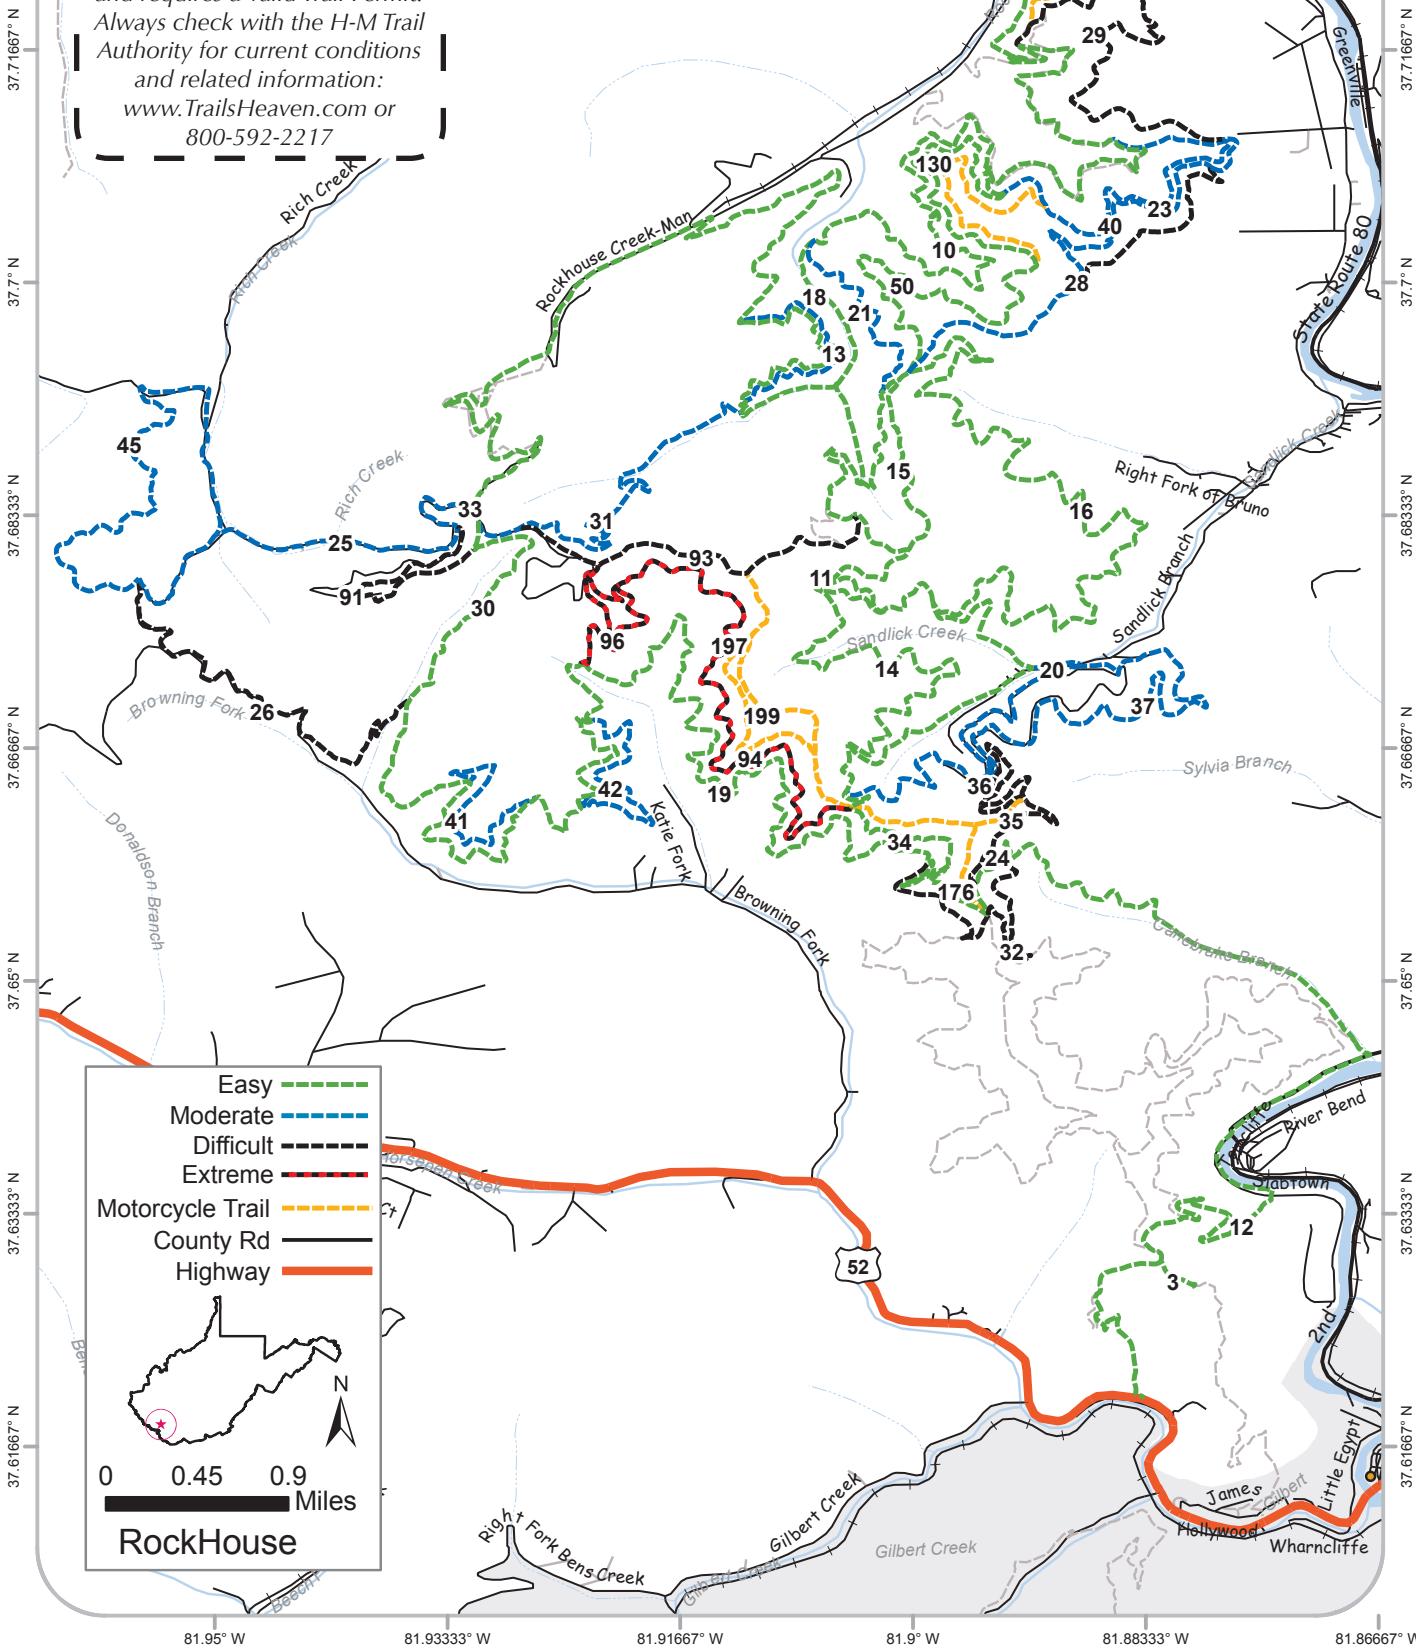

81.95° W 81.93333° W 81.91667° W 81.9° W 81.88333° W 81.86667° W

VVmapping.com

Legal access to the H-M Trails is only via Designated Parking Areas and Town Connectors and requires a valid Trail Permit. Always check with the H-M Trail Authority for current conditions and related information: www.TrailsHeaven.com or 800-592-2217

Parking - Rockhouse

Easy ---
 Moderate ---
 Difficult ---
 Extreme ---
 Motorcycle Trail ---
 County Rd ---
 Highway ---

0 0.45 0.9 Miles
RockHouse

81.95° W 81.93333° W 81.91667° W 81.9° W 81.88333° W 81.86667° W