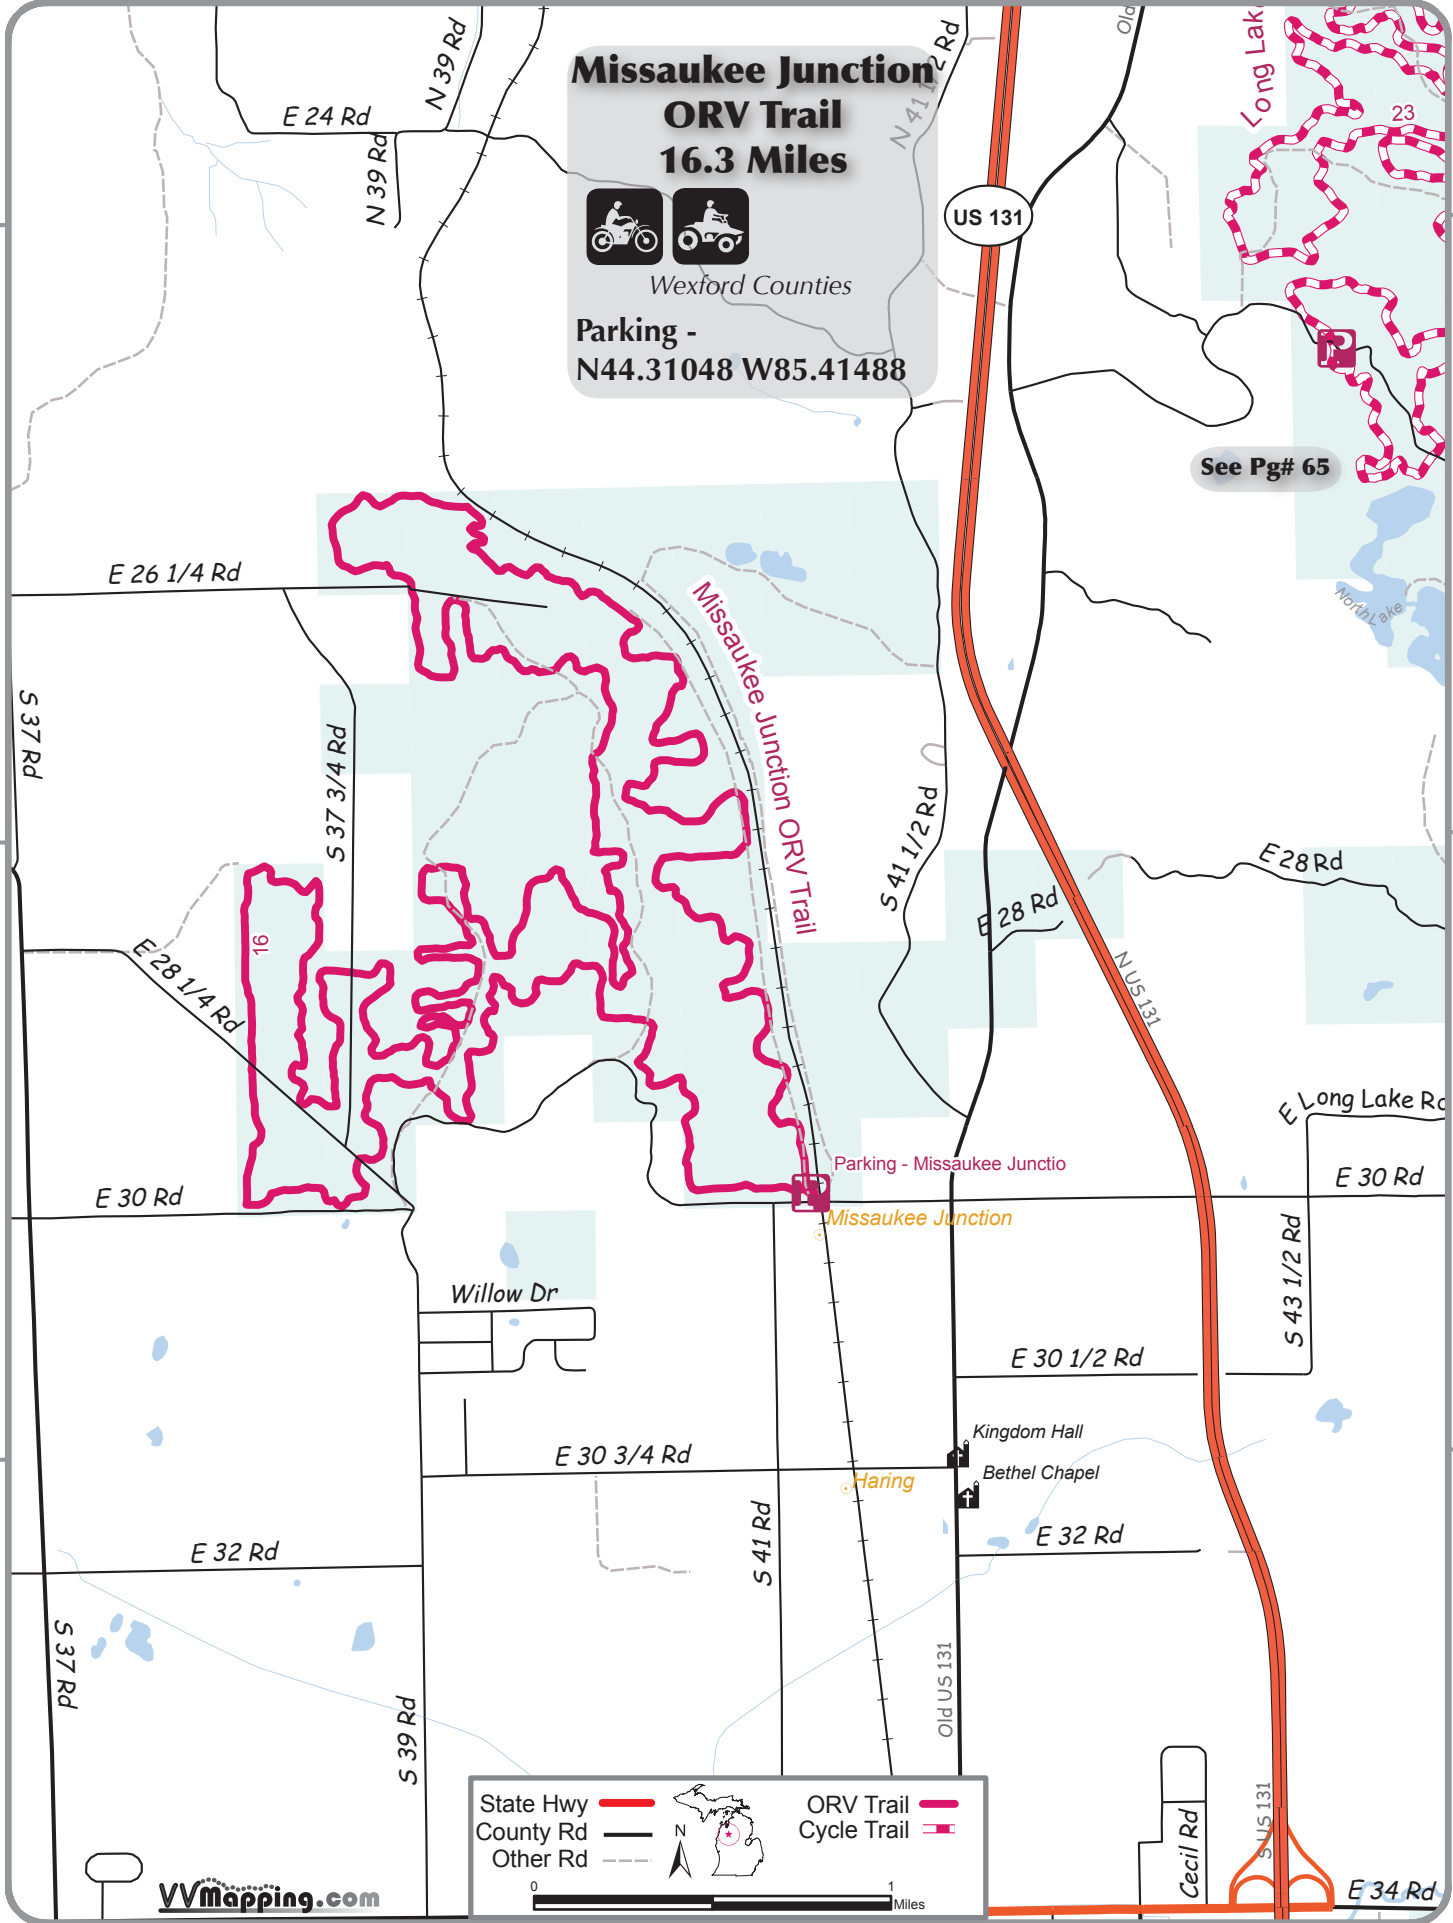

85.45° W

85.425° W

85.4° W

44.35° N

44.35° N

44.325° N

44.325° N

44.3° N

44.3° N

**Missaukee Junction
ORV Trail
16.3 Miles**

Wexford Counties

**Parking -
N44.31048 W85.41488**

See Pg# 65

State Hwy		ORV Trail	
County Rd		Cycle Trail	
Other Rd			

0 1 Miles

VVmapping.com