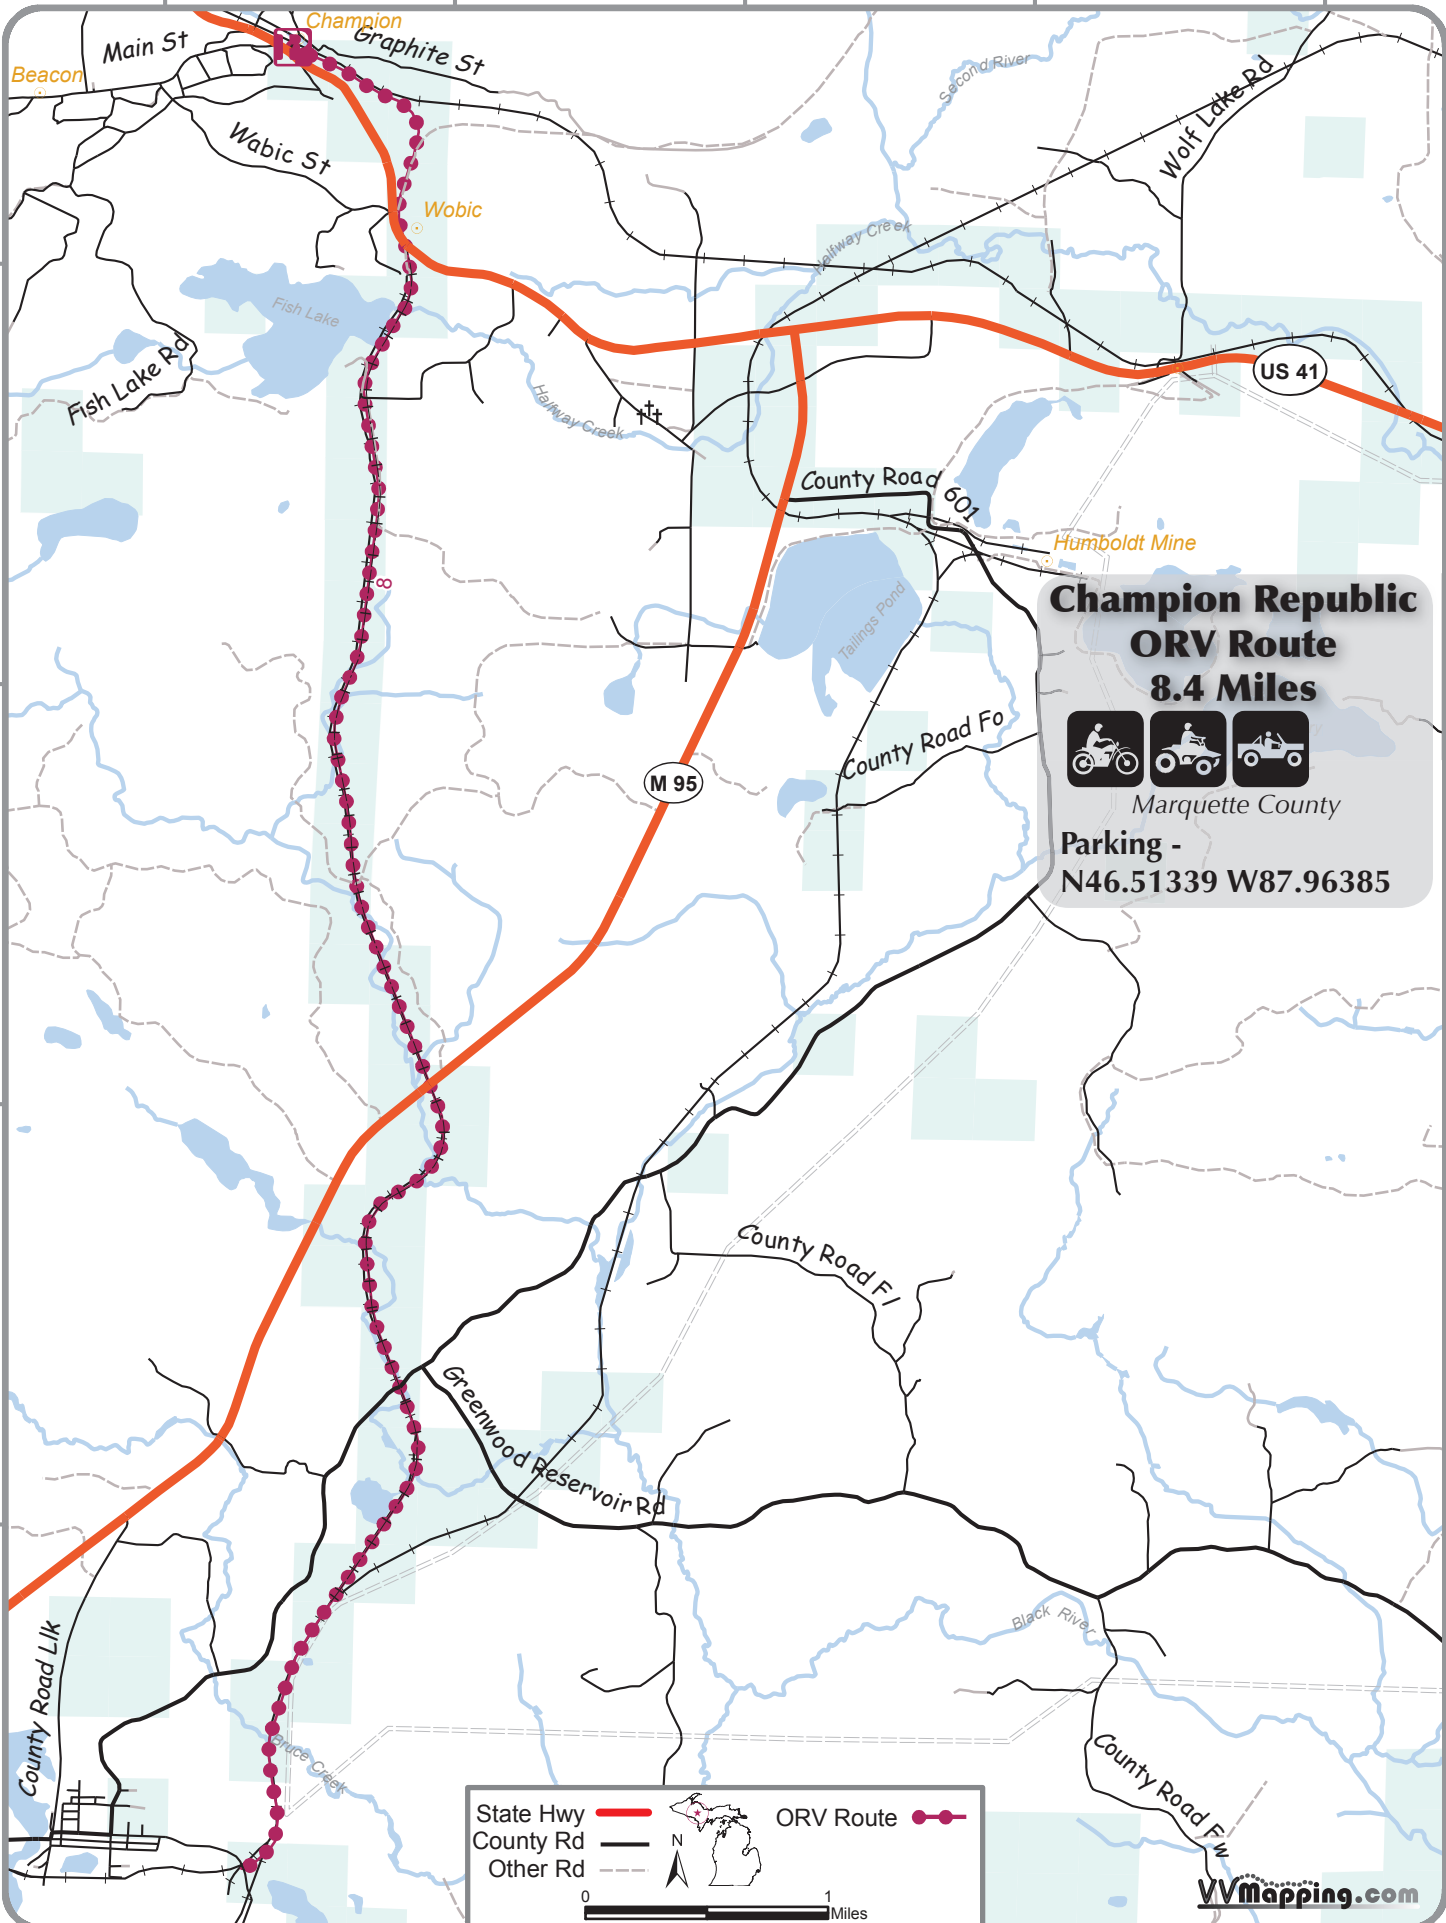

87.975° W 87.95° W 87.925° W 87.9° W 87.875° W

46.5° N

46.475° N

46.45° N

46.425° N

46.5° N

46.475° N

46.45° N

46.425° N

**Champion Republic
ORV Route
8.4 Miles**

Marquette County

**Parking -
N46.51339 W87.96385**

State Hwy  County Rd  Other Rd 

ORV Route 

0 1 Miles

VVMapping.com