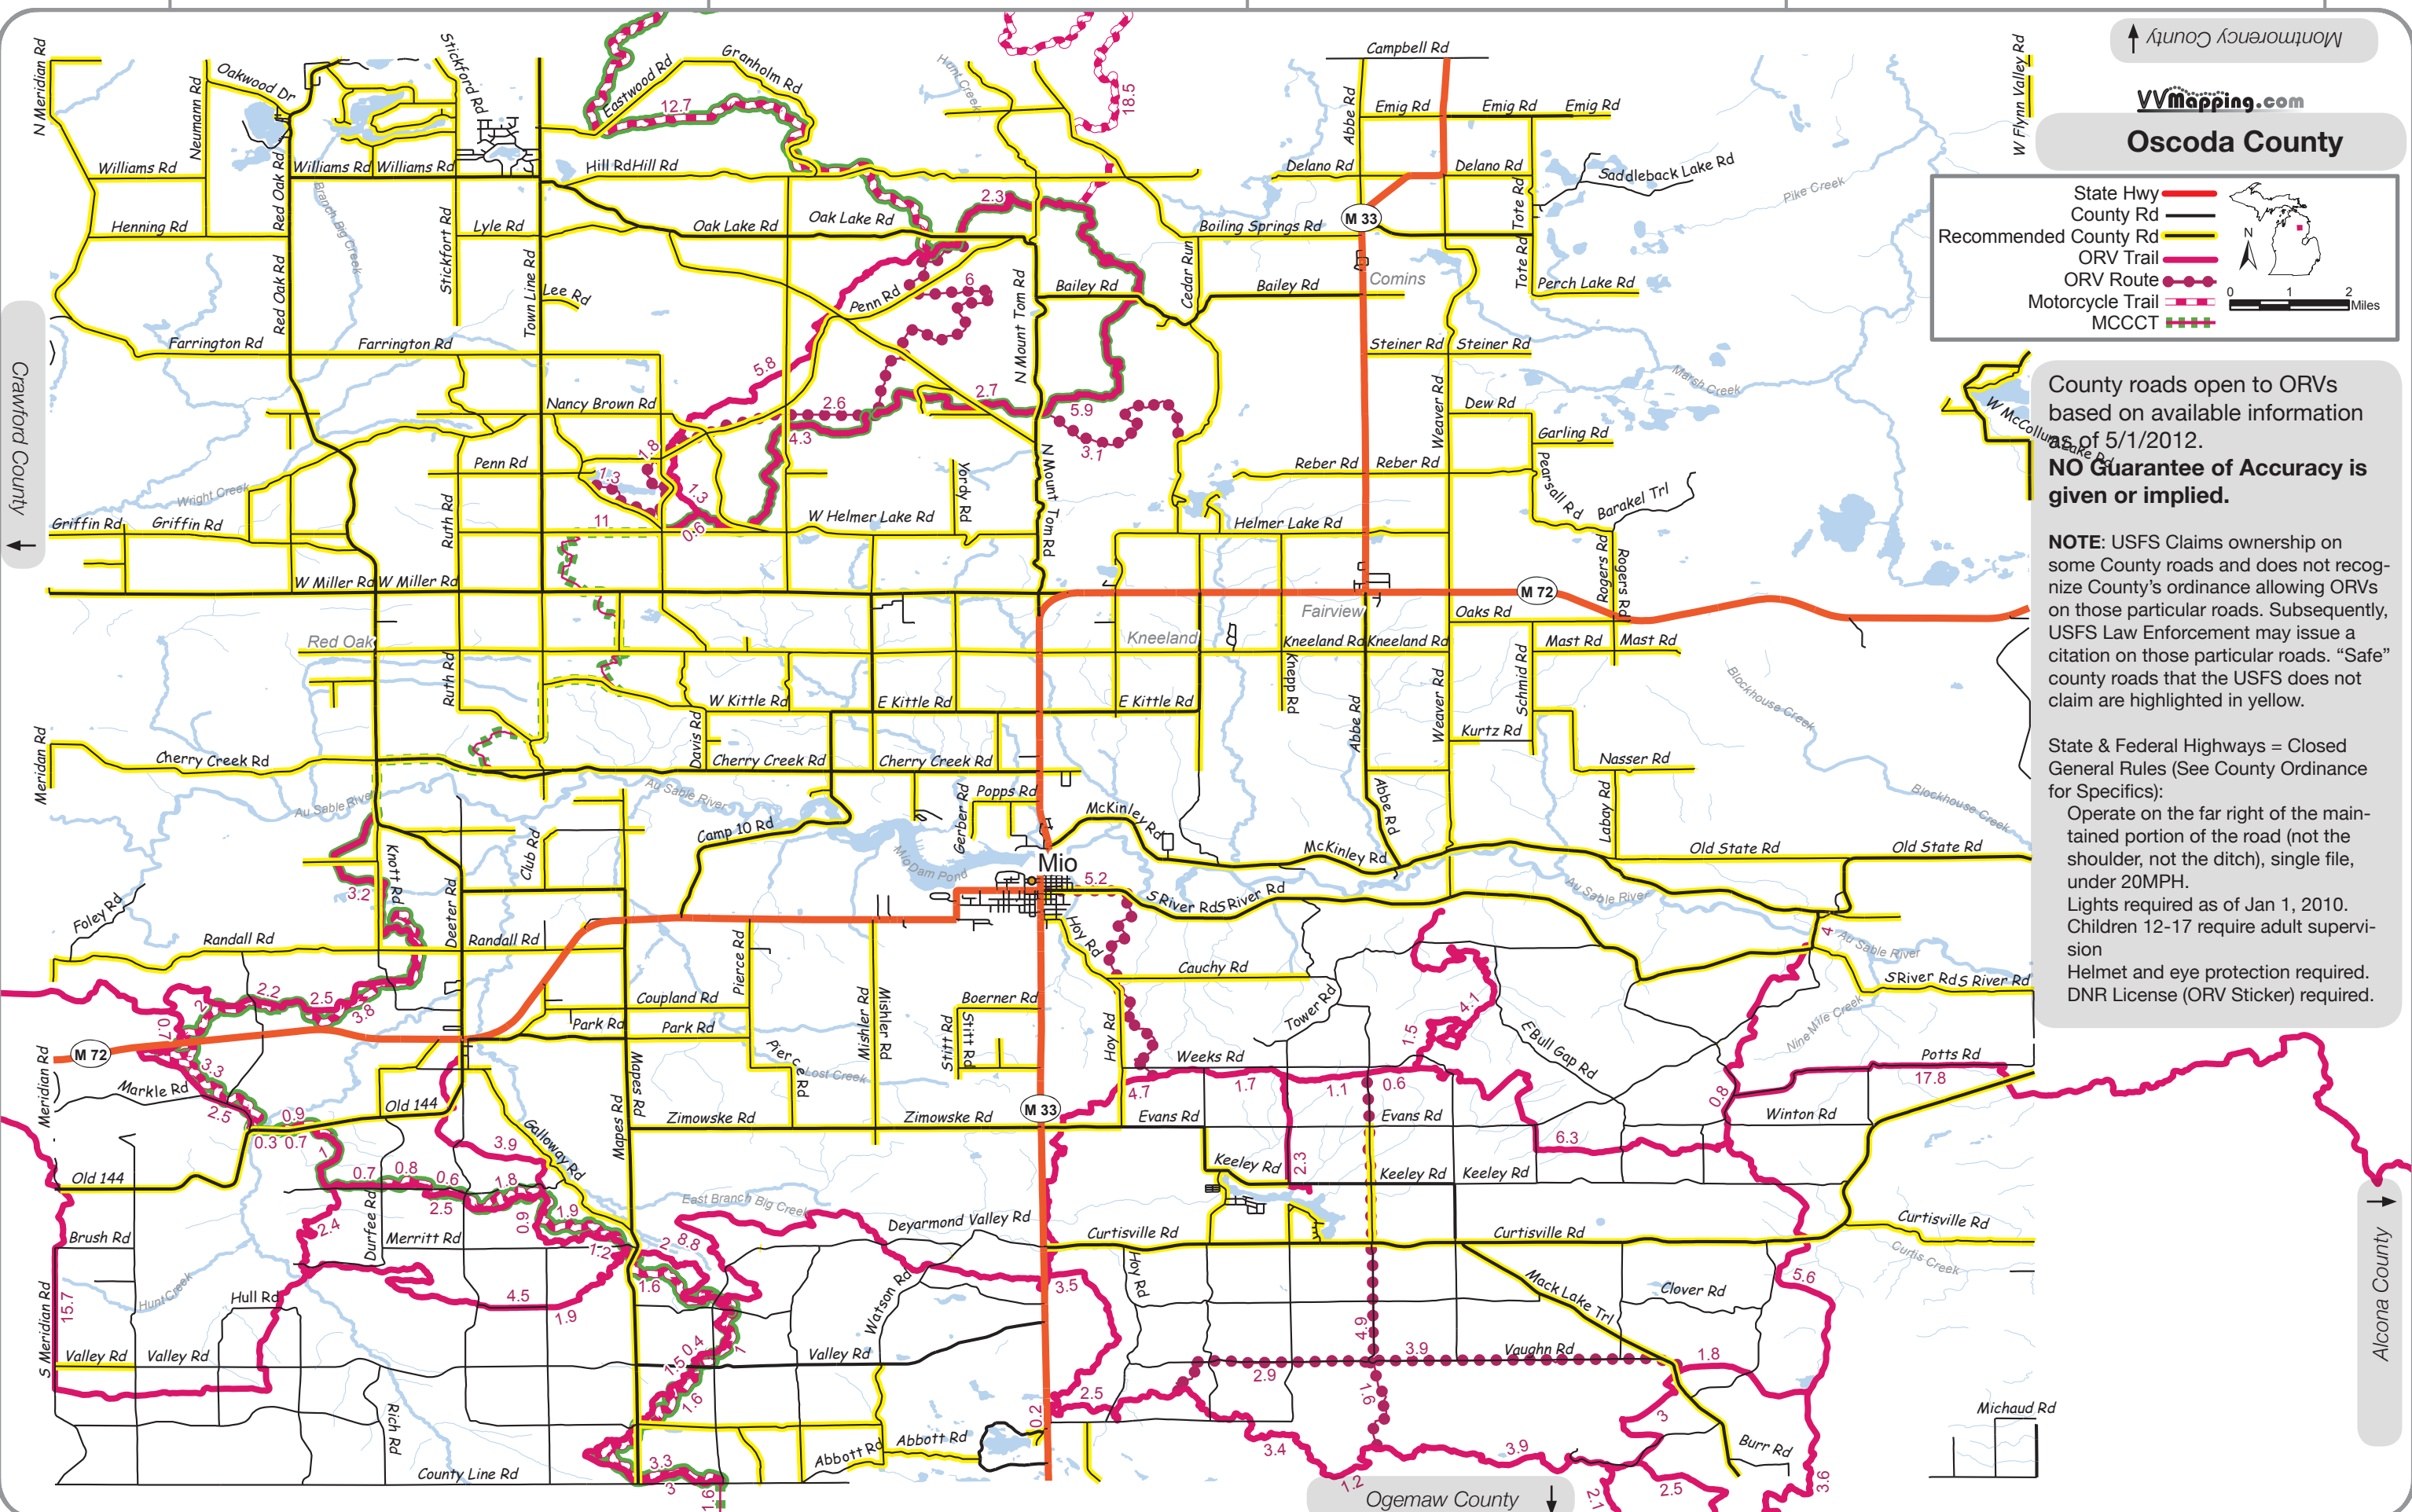

State Hwy

County Rd

Recommended County Rd

ORV Trail

ORV Route

Motorcycle Trail

MCCCT

0 1 2 Miles

County roads open to ORVs based on available information as of 5/1/2012.
NO Guarantee of Accuracy is given or implied.

NOTE: USFS Claims ownership on some County roads and does not recognize County's ordinance allowing ORVs on those particular roads. Subsequently, USFS Law Enforcement may issue a citation on those particular roads. "Safe" county roads that the USFS does not claim are highlighted in yellow.

State & Federal Highways = Closed General Rules (See County Ordinance for Specifics):
 Operate on the far right of the maintained portion of the road (not the shoulder, not the ditch), single file, under 20MPH.
 Lights required as of Jan 1, 2010.
 Children 12-17 require adult supervision
 Helmet and eye protection required.
 DNR License (ORV Sticker) required.

44 851806
44 769572
44 887338
44 605104
44 522870

44 851806
44 769572
44 887338
44 605104
44 522870

Alcona County