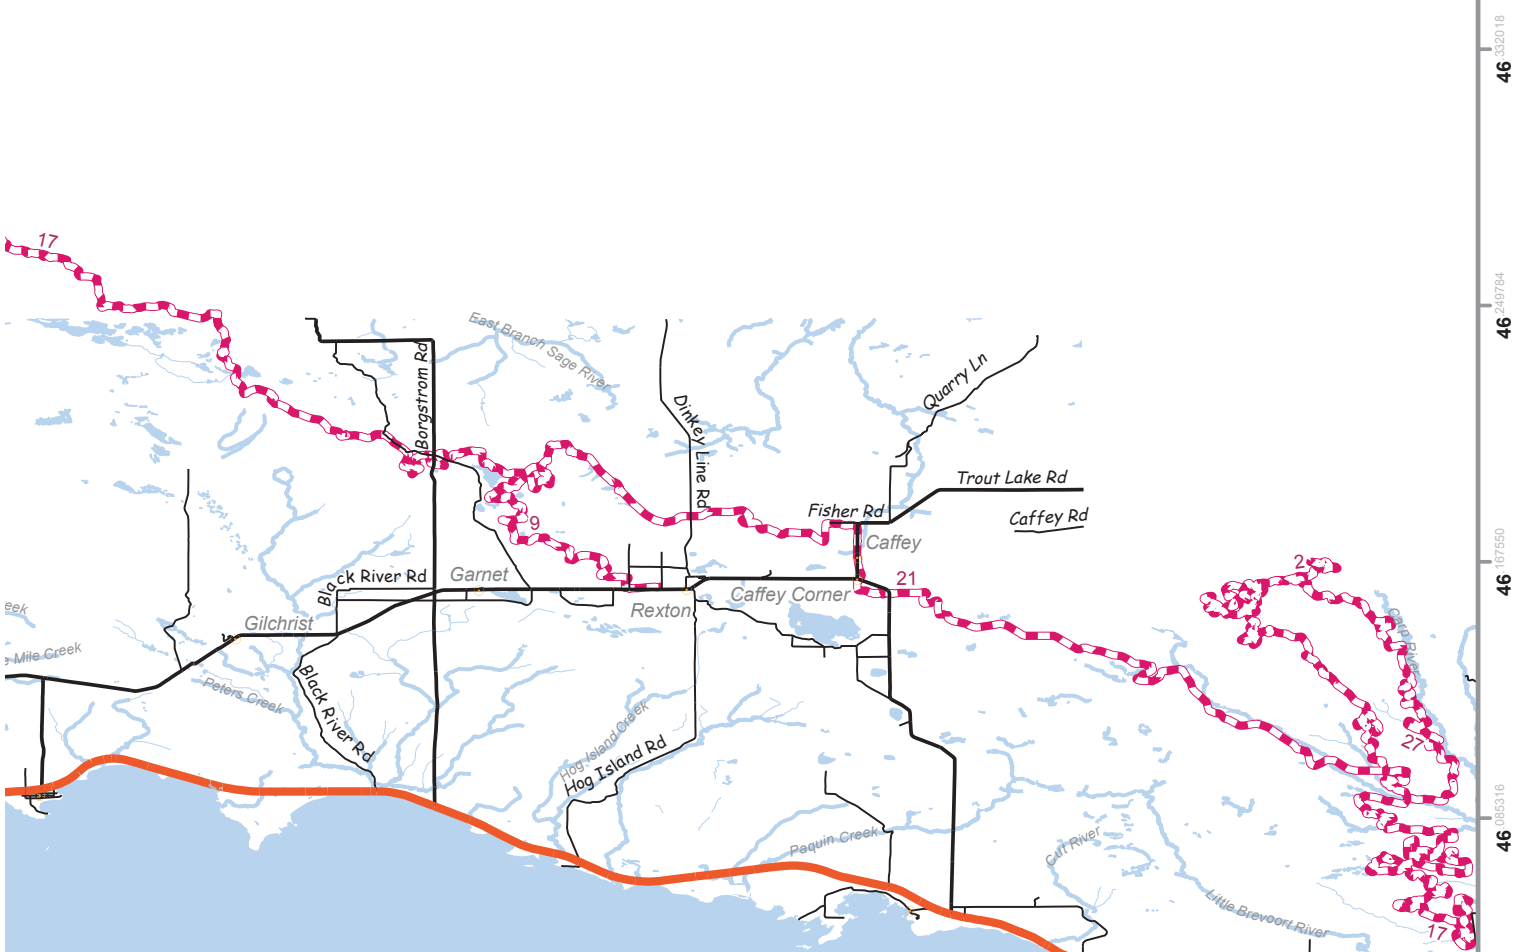

Emmet/Ch...

VVmapping.com

-85 395175

-85 263600

-85 132025

-85 000450

Chippewa County

County roads open to ORVs based on available information as of 7/1/2009.  
**NO Guarantee of Accuracy is given or implied.**

State & Federal Highways = Closed  
 General Rules (See County Ordinance for Specifics):  
 Operate on the far right of the maintained portion of the road (not the shoulder, not the ditch), single file, under 25MPH.  
 Lights required as of Jan 1, 2010.  
 Children 12-17 require adult supervision  
 Helmet and eye protection required.  
 DNR License (ORV Sticker) required.

### Mackinac County

State Hwy

County Rd

ORV Trail

RV Route

Bicycle Trail

Emmet/Chboygan County ↓

Chippewa County ↑