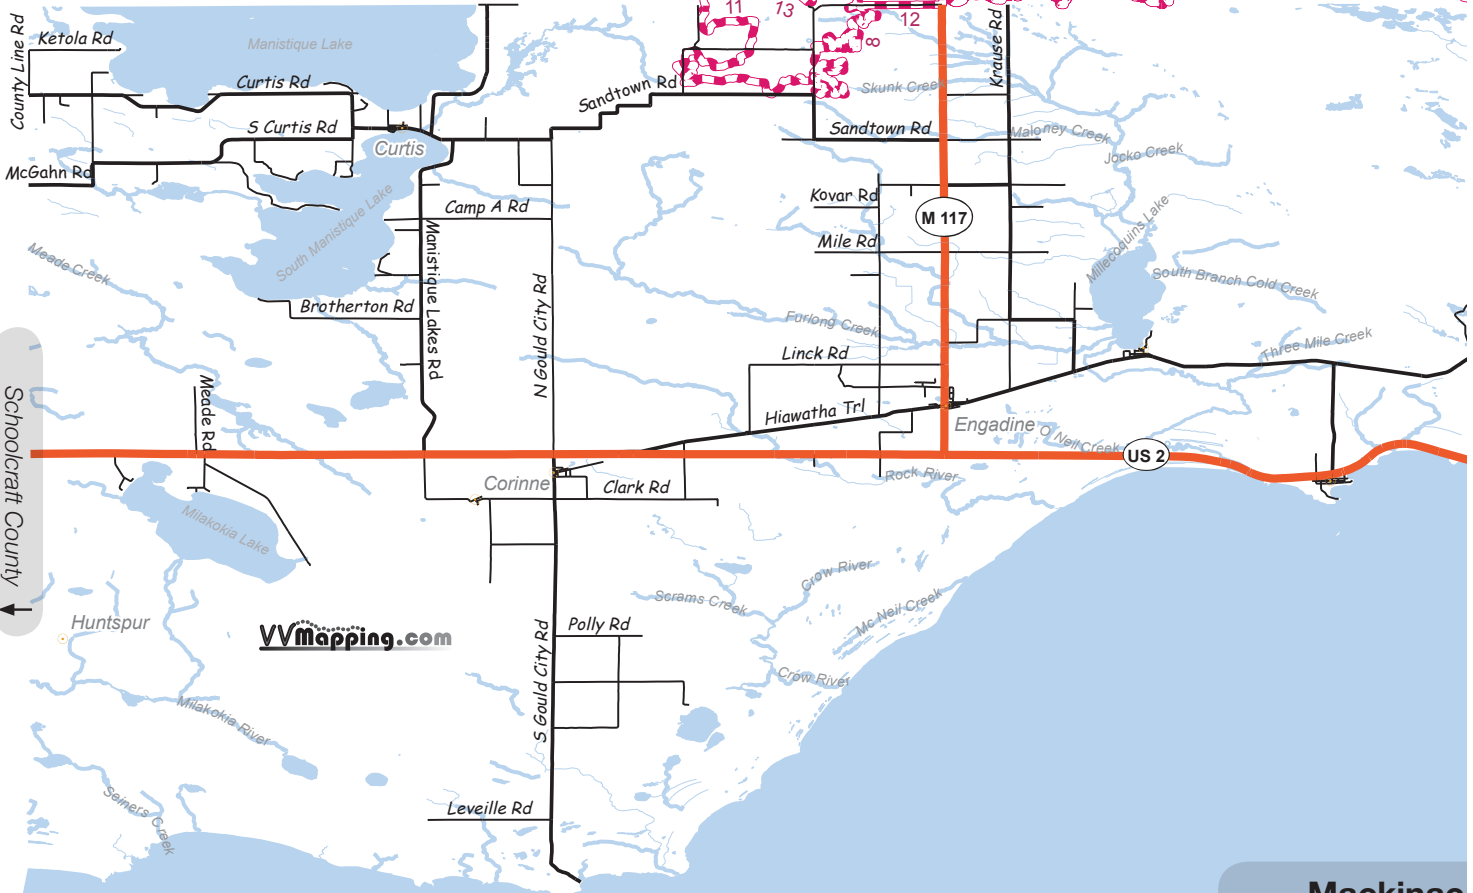

46 003082

45 2020848

45 338614

-85 789900

-85 658325

-85 526750

**Mackinac**

- State Hwy
- County Rd
- ORV Trail
- ORV Route
- Motorcycle Trail