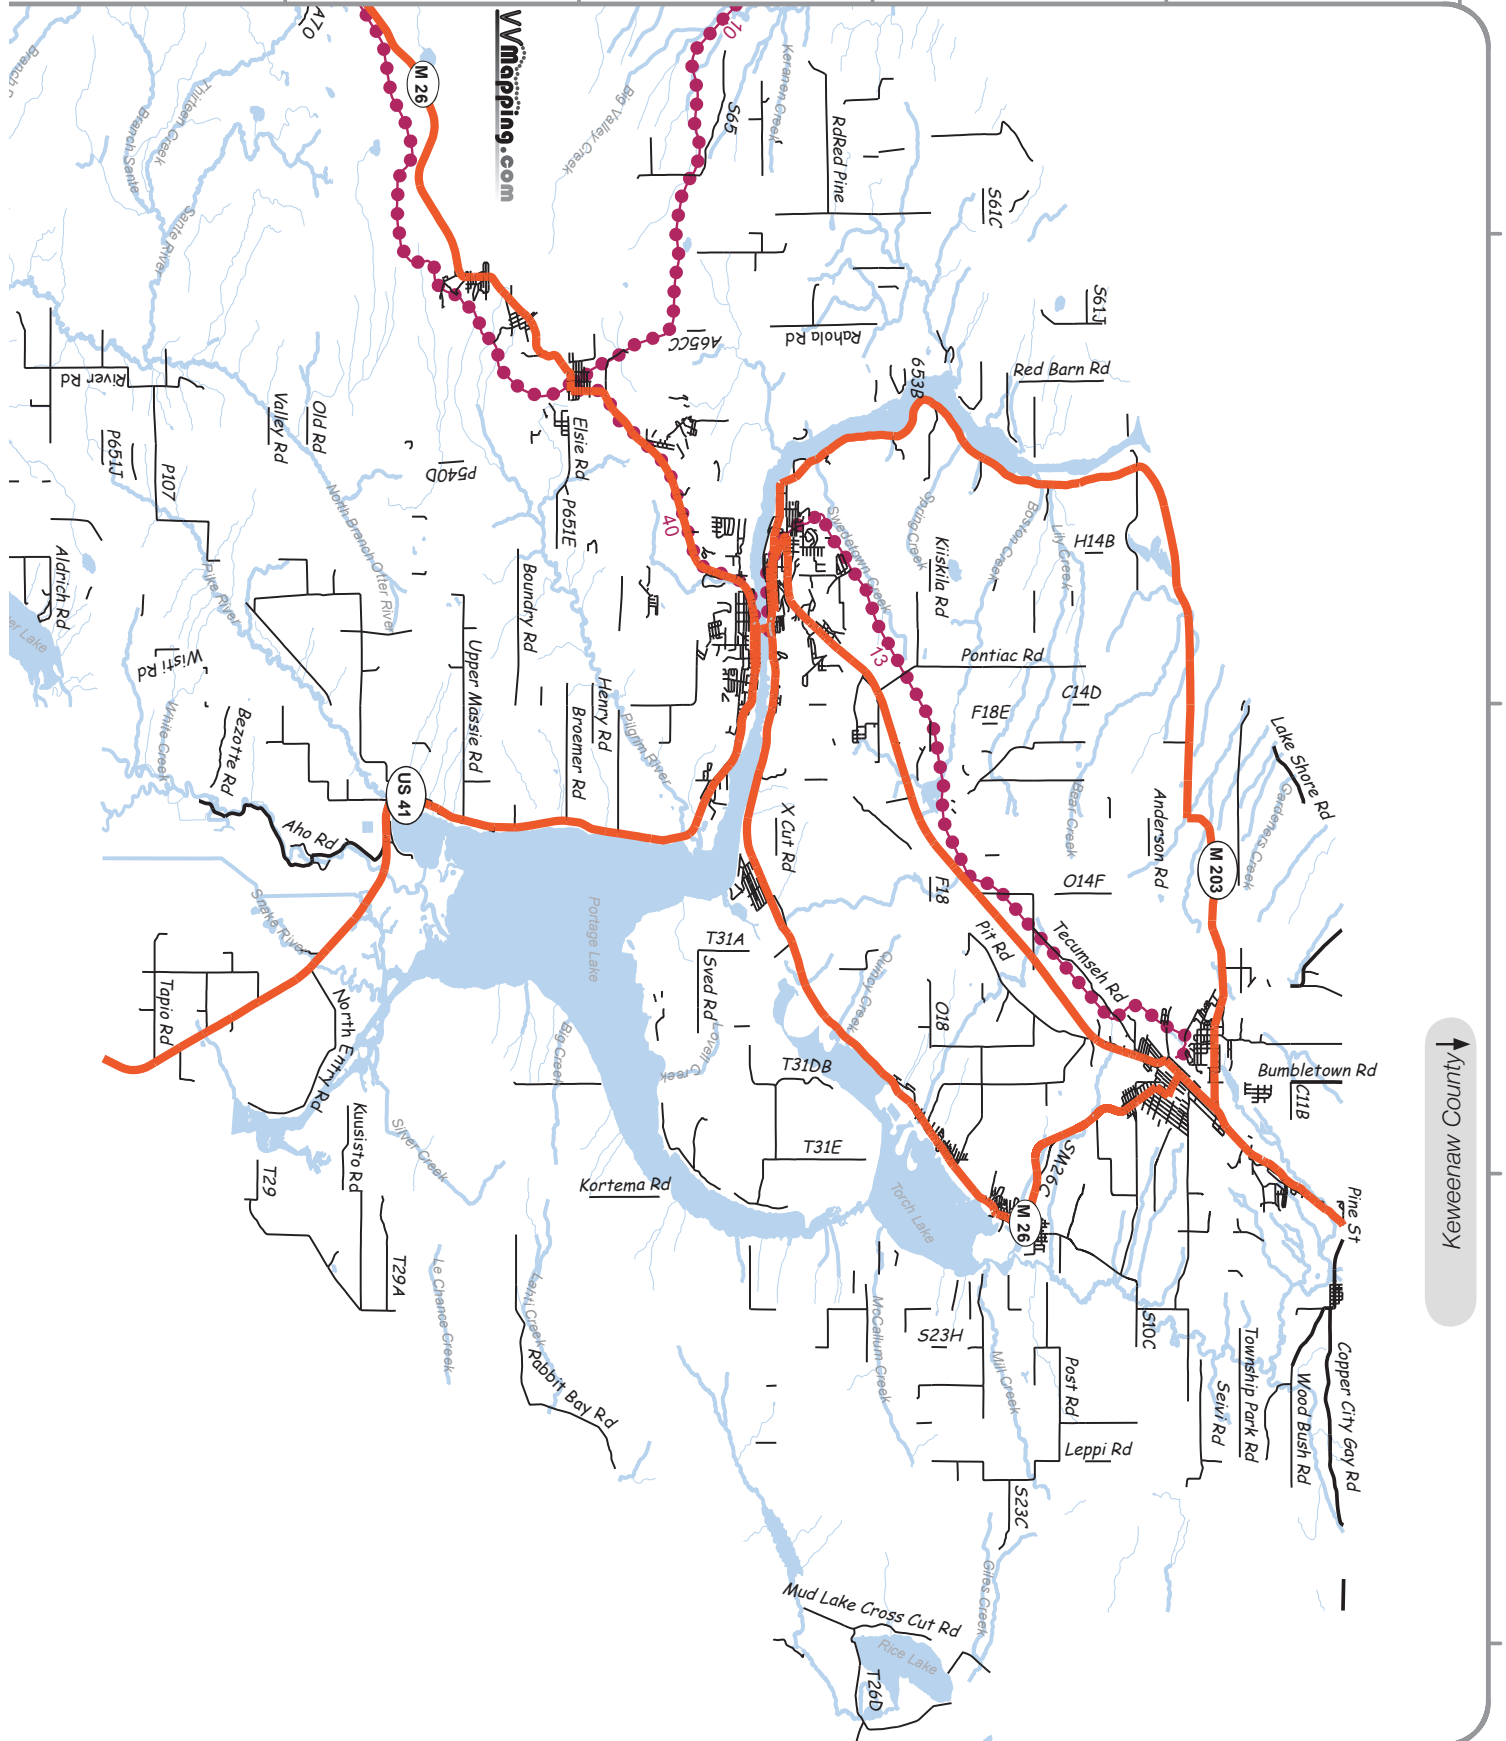

County roads open to ORVs based on available information as of 7/1/2009.

**NO Guarantee of Accuracy is given or implied.**

State & Federal Highways = Closed  
 General Rules (See County Ordinance for Specifics):

- Operate on the far right of the maintained portion of the road (not the shoulder, not the ditch), single file, under 25MPH.
- Lights required as of Jan 1, 2010.
- Children 12-17 require adult supervision
- Helmet and eye protection required.
- DNR License (ORV Sticker) required.

### Houghton County

State Hwy   
 County Rd   
 ORV Trail   
 ORV Route 

Baraga County

WMapping.com

Keweenaw County