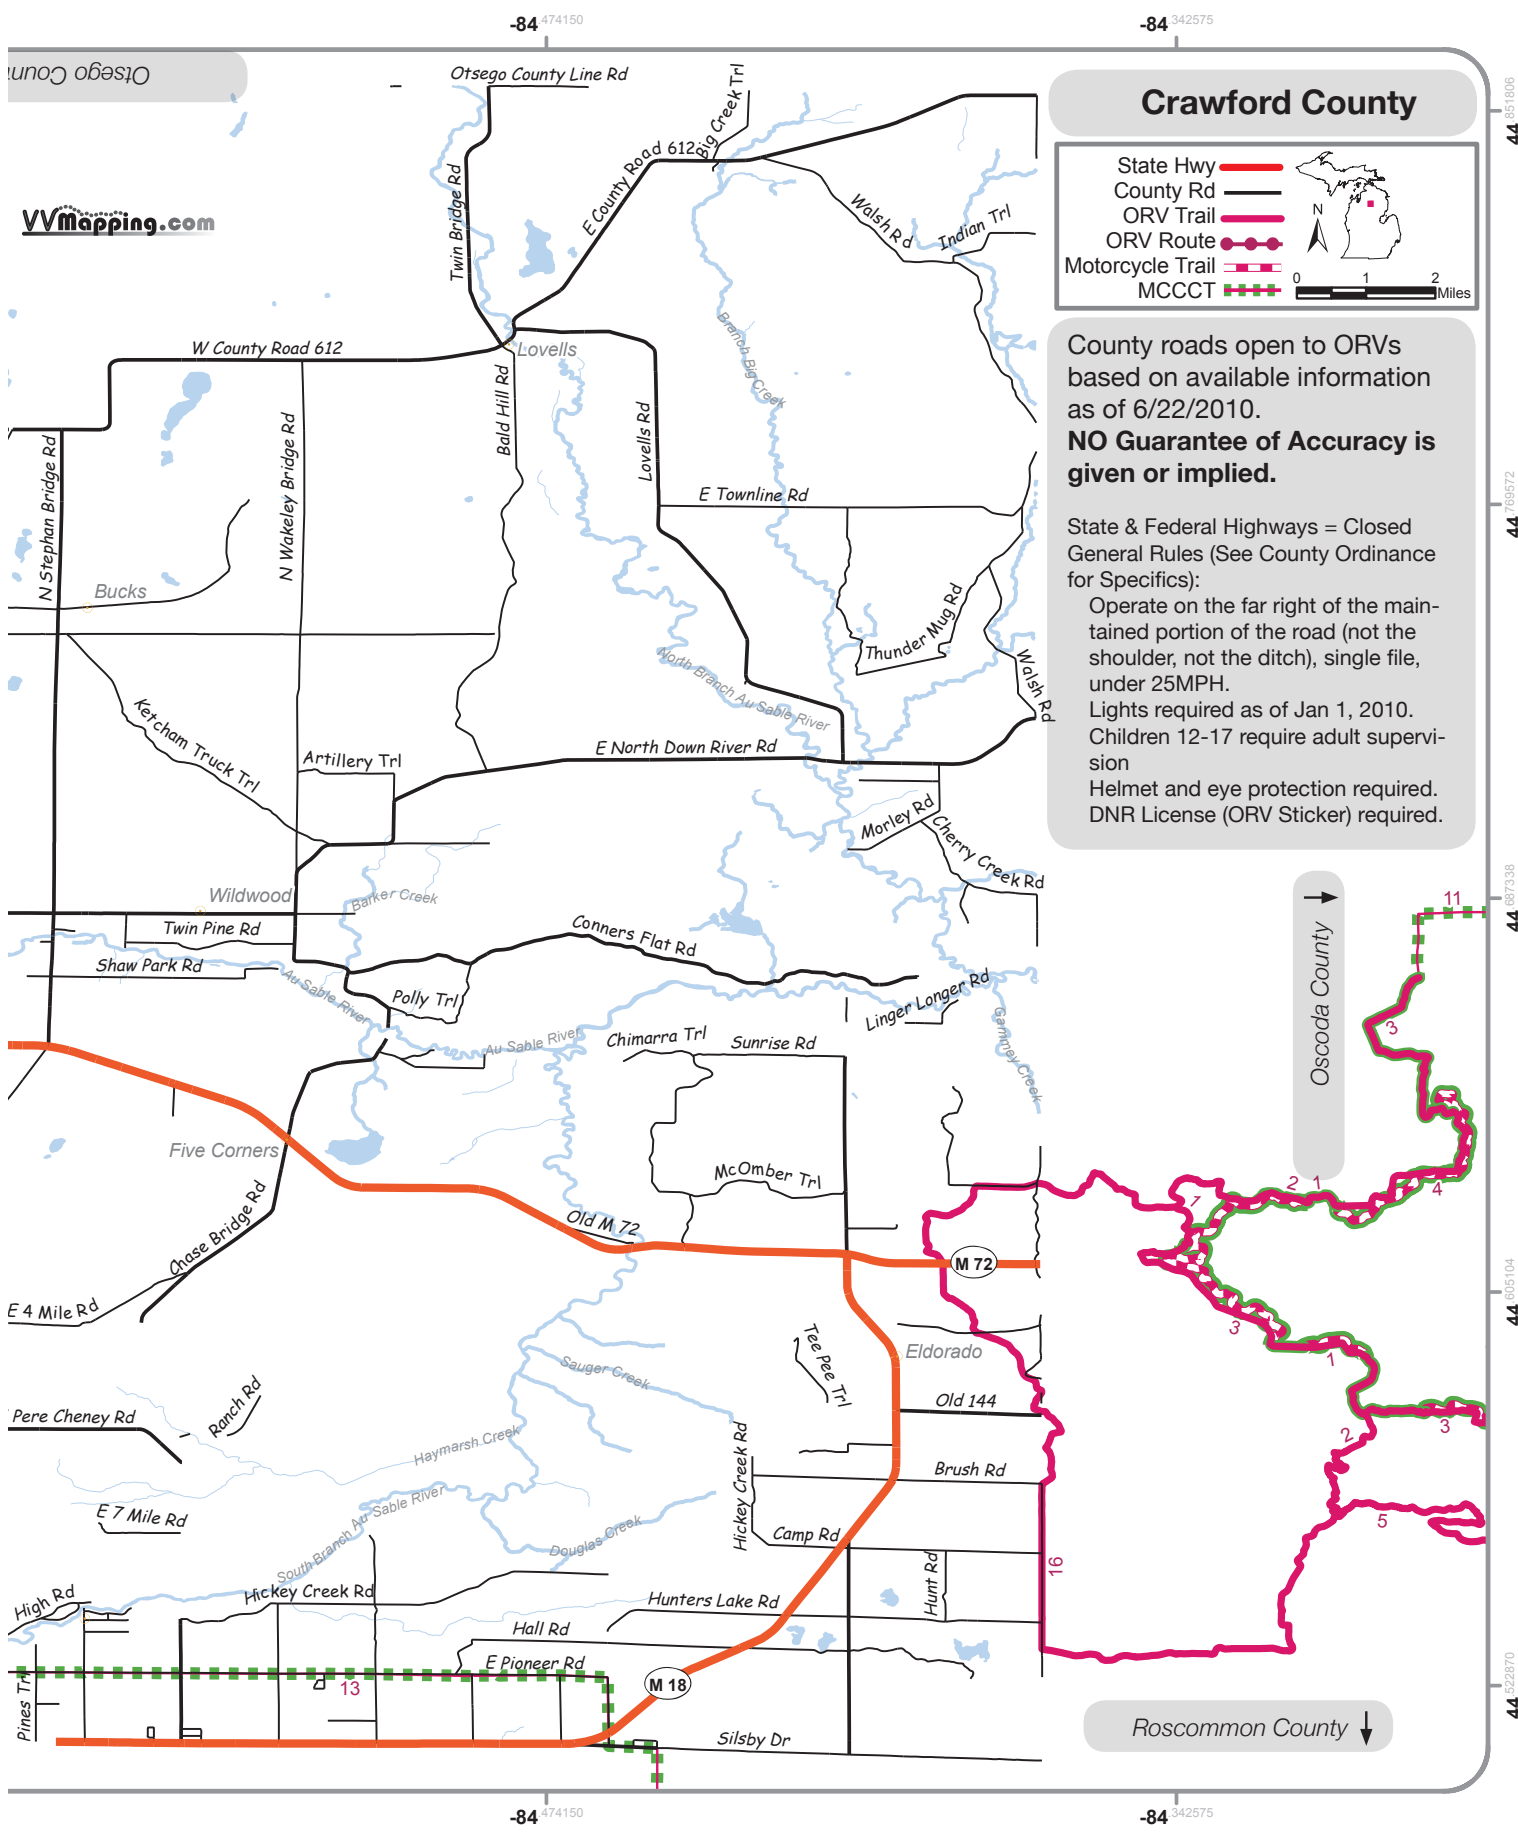

-84 737300

-84 605725

↑ Otsego County

VVMapping.c

44 851806
44 769572
44 387338
44 605104
44 322870

-84 737300

-84 605725

Kalkaska County
↑

175 BL

VVMapping.com

Crawford County

State Hwy 
 County Rd 
 ORV Trail 
 ORV Route 
 Motorcycle Trail 
 MCCCT 

County roads open to ORVs based on available information as of 6/22/2010.

NO Guarantee of Accuracy is given or implied.

State & Federal Highways = Closed
 General Rules (See County Ordinance for Specifics):
 Operate on the far right of the main-
 tained portion of the road (not the
 shoulder, not the ditch), single file,
 under 25MPH.
 Lights required as of Jan 1, 2010.
 Children 12-17 require adult supervi-
 sion
 Helmet and eye protection required.
 DNR License (ORV Sticker) required.