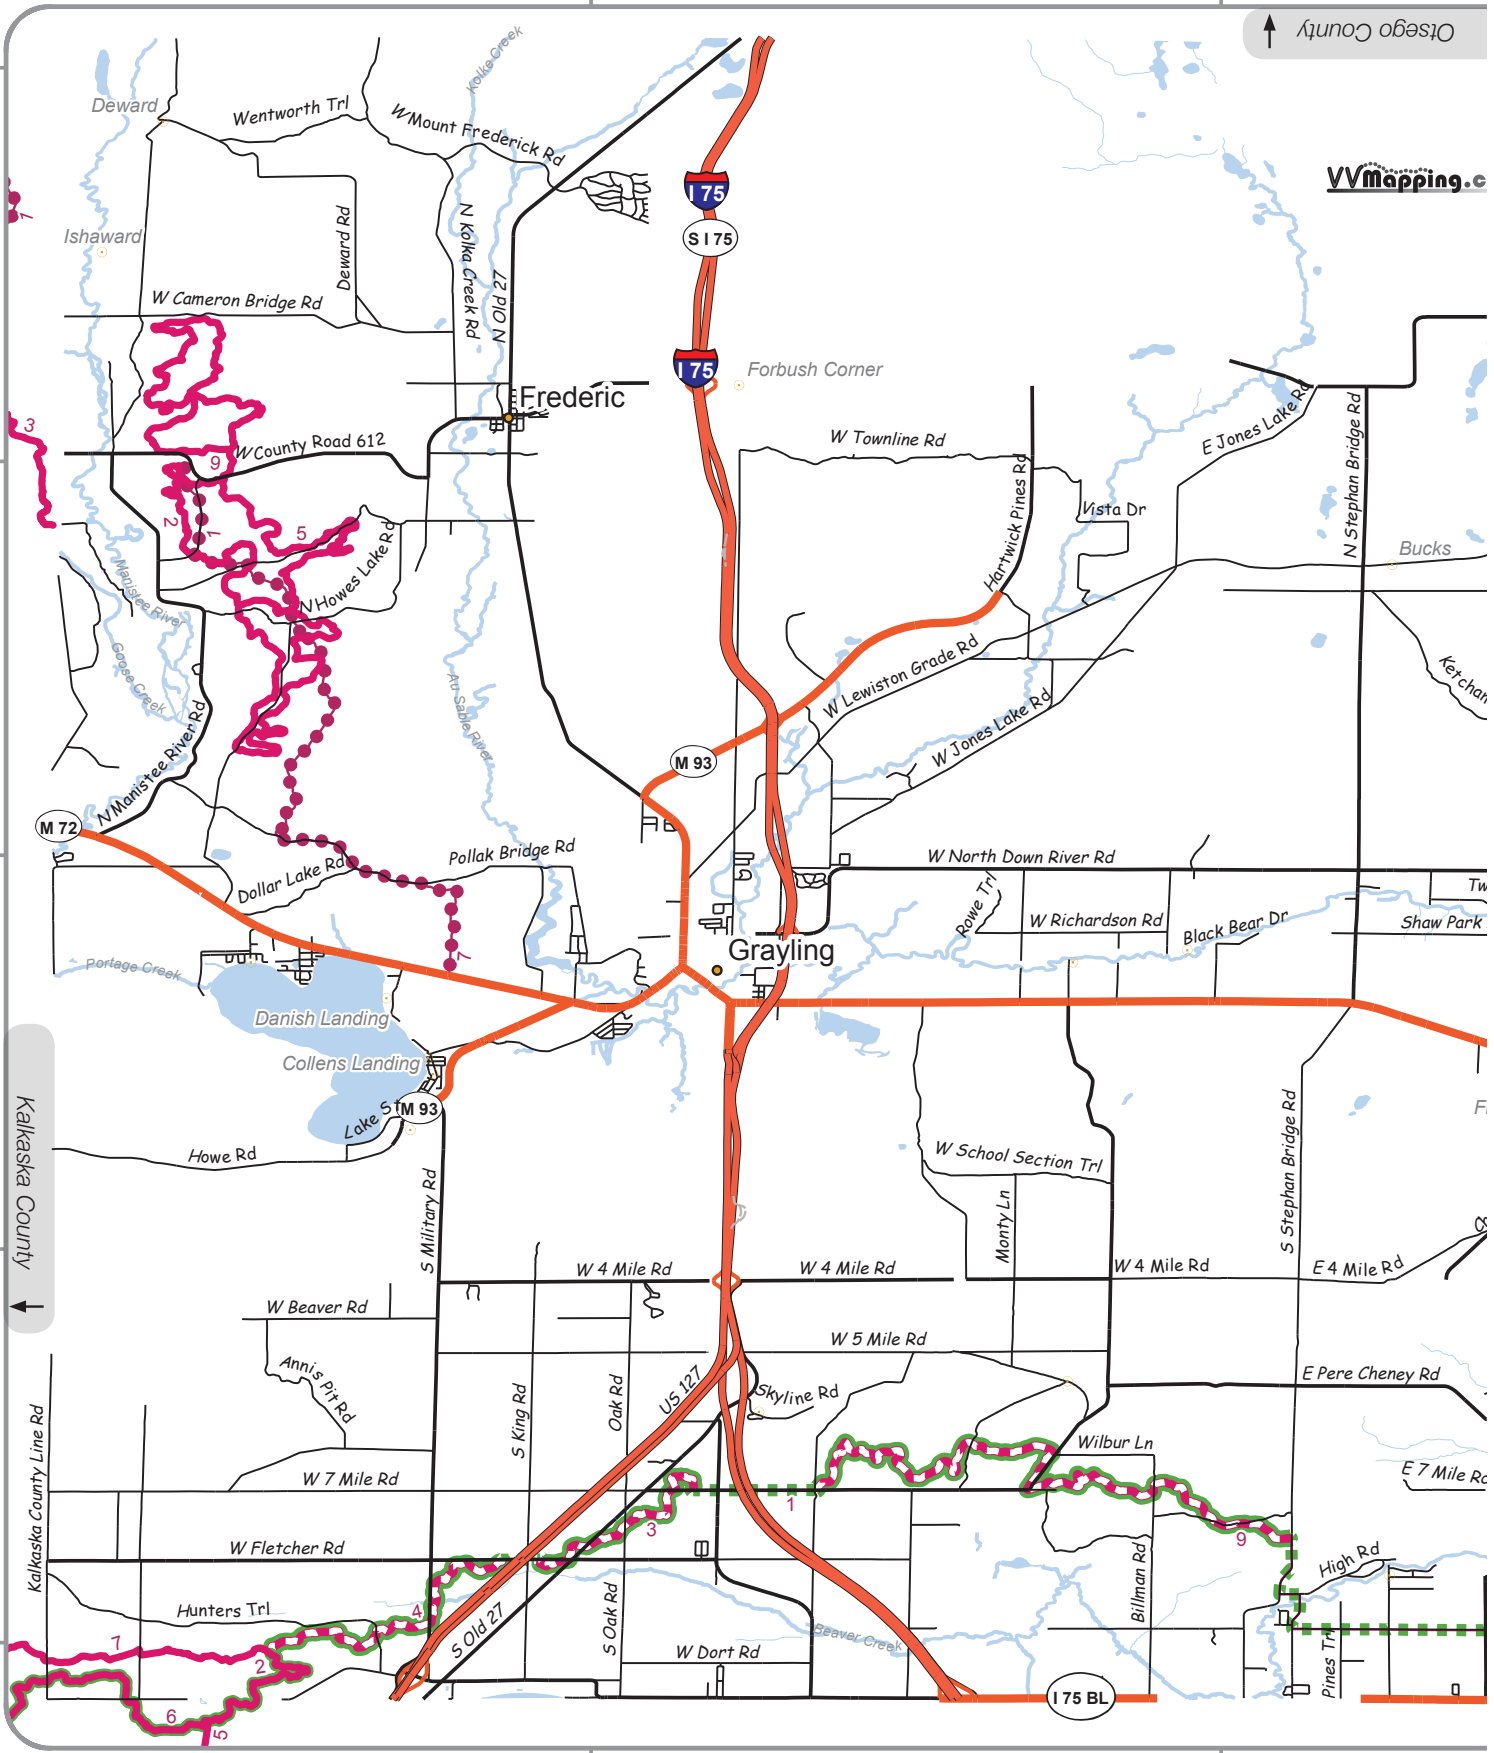

-84 737300

-84 605725

↑ Otsego County

VVMapping.c

44 851806
44 769572
44 387338
44 605104
44 322870

-84 737300

-84 605725

Kalkaska County
↑

175 BL

VVMapping.com

Crawford County

State Hwy 
 County Rd 
 ORV Trail 
 ORV Route 
 Motorcycle Trail 
 MCCCT 

County roads open to ORVs based on available information as of 6/22/2010.

NO Guarantee of Accuracy is given or implied.

State & Federal Highways = Closed
 General Rules (See County Ordinance for Specifics):
 Operate on the far right of the main-
 tained portion of the road (not the
 shoulder, not the ditch), single file,
 under 25MPH.
 Lights required as of Jan 1, 2010.
 Children 12-17 require adult supervi-
 sion
 Helmet and eye protection required.
 DNR License (ORV Sticker) required.