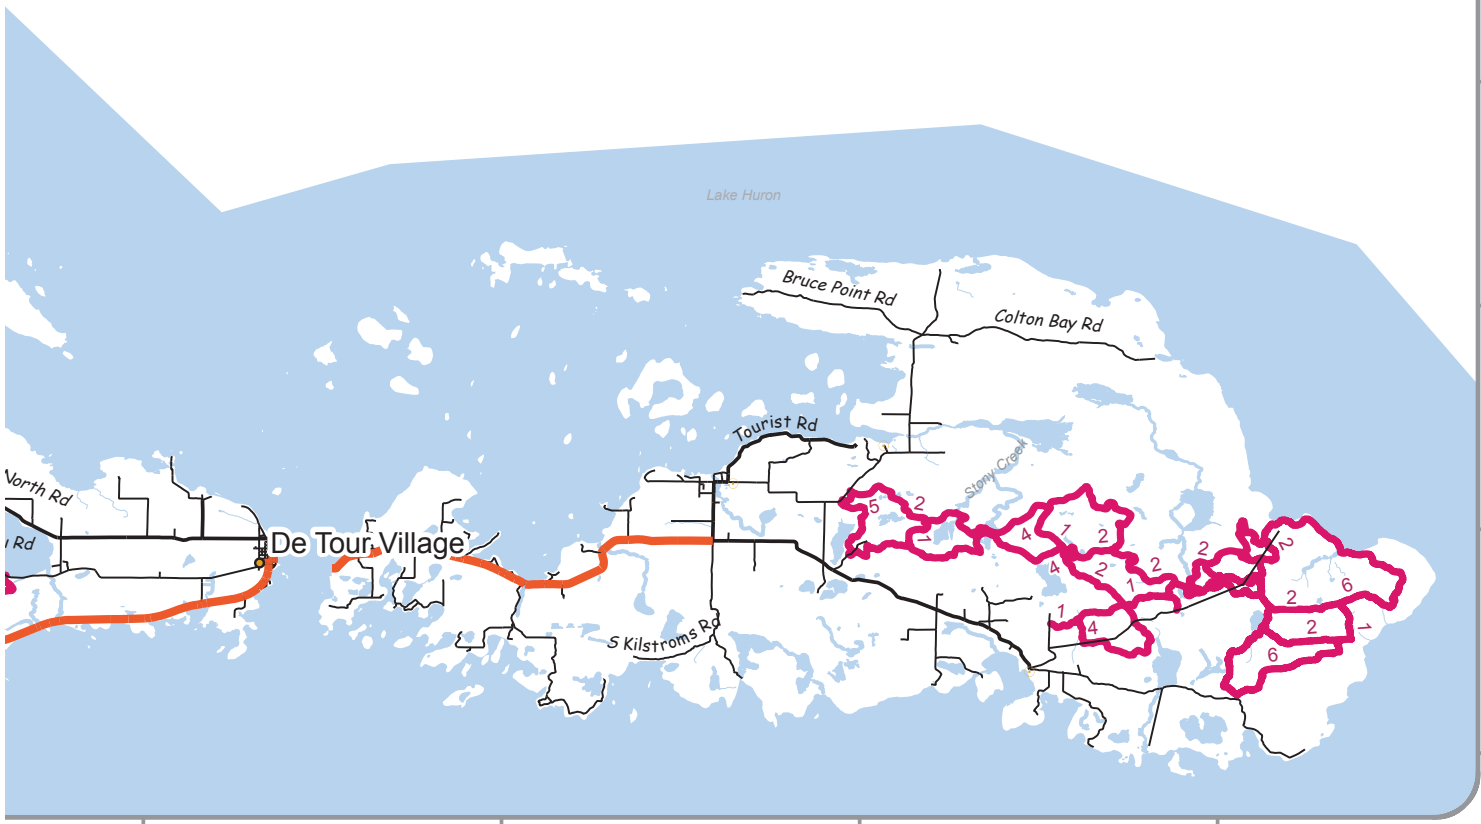

-83 947850

-83 816275

-83 684700

-83 553125

State Hwy
County Rd
ORV Trail
Motorcycle Trail

0 1 2 3 Miles

County roads open to ORVs based on available information as of 7/1/2009.

NO Guarantee of Accuracy is given or implied.

State & Federal Highways = Closed
General Rules (See County Ordinance for Specifics):

Operate on the far right of the maintained portion of the road (not the shoulder, not the ditch), single file, under 25MPH.

Lights required as of Jan 1, 2010.

Children 12-17 require adult supervision

Helmet and eye protection required.
DNR License (ORV Sticker) required.

Chippewa County

-83 947850

-83 816275

-83 684700

-83 553125

46 496486

46 414292

46 332018

46 249784

46 167550

46 086316

46 003082

45 920848