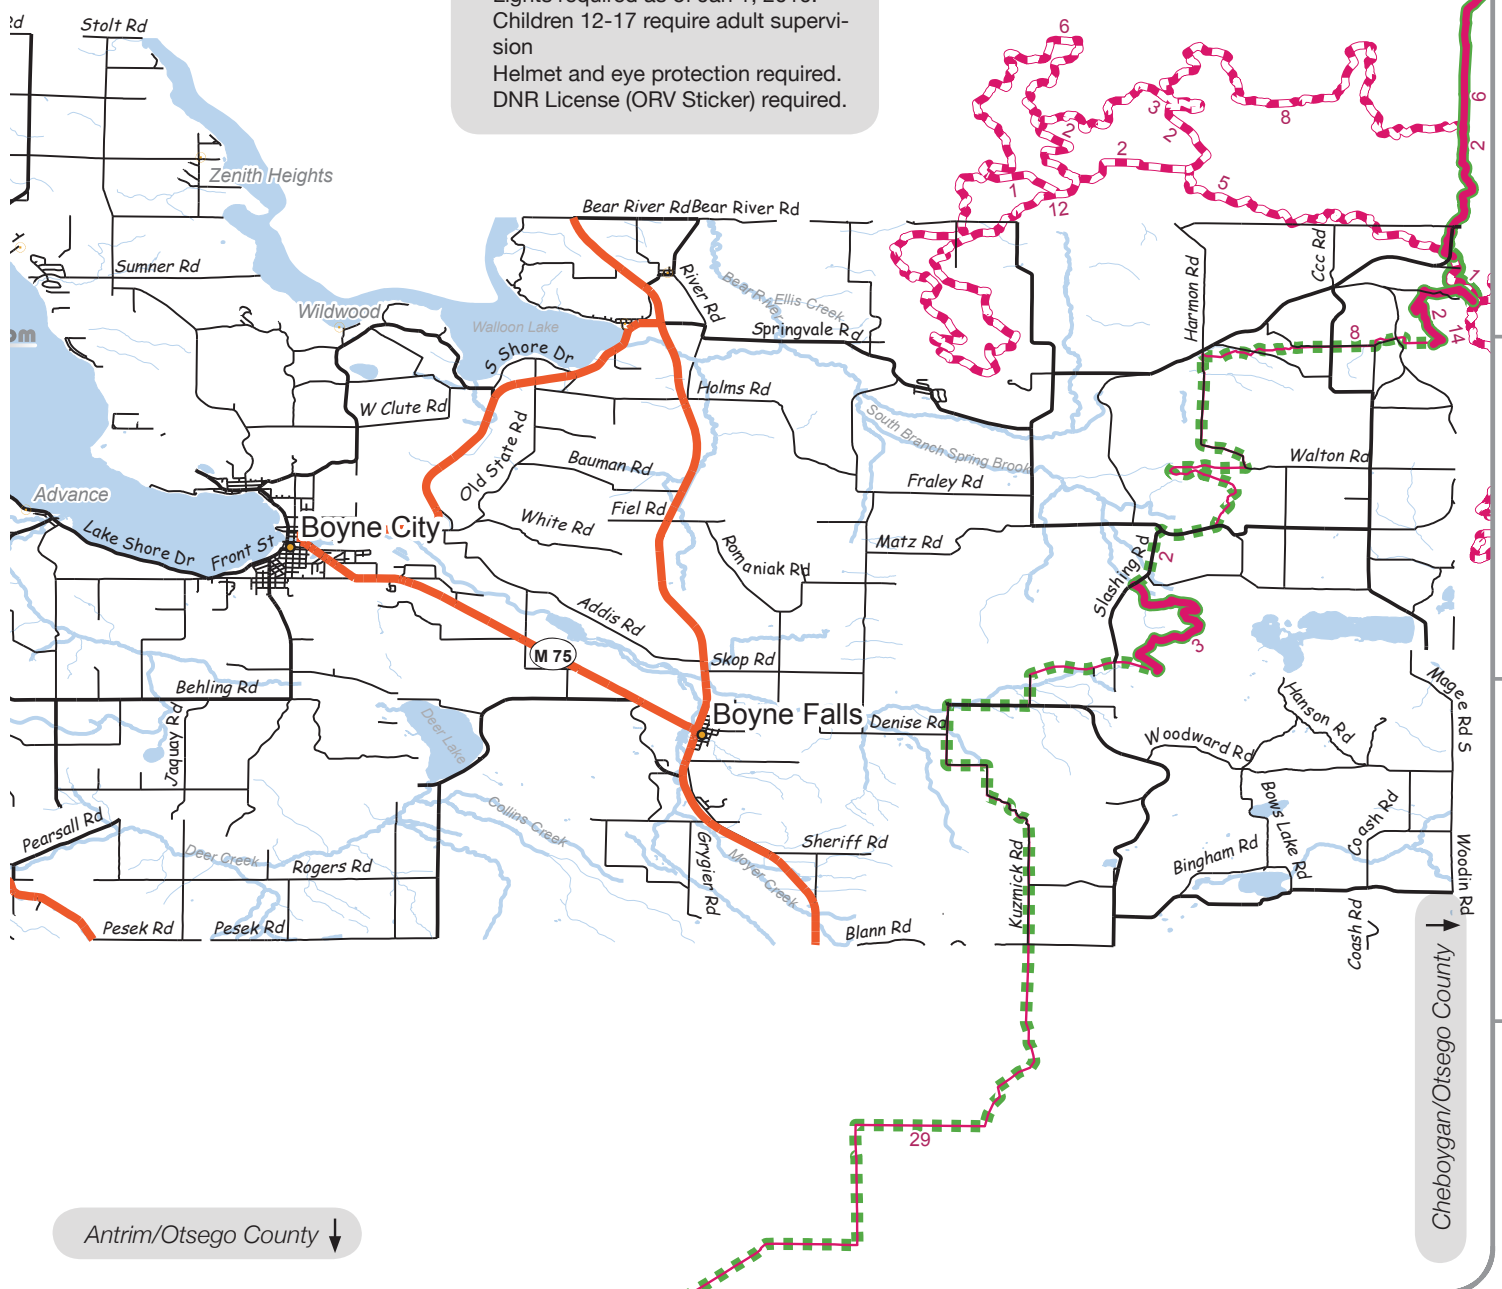

# Charlevoix County

VVmapping.com

-85 263600

-85 132025

Emmet County ↑

County roads open to ORVs based on available information as of 7/1/2009.

**NO Guarantee of Accuracy is given or implied.**

State & Federal Highways = Closed  
 General Rules (See County Ordinance for Specifics):  
 Operate on the far right of the main-  
 tained portion of the road (not the  
 shoulder, not the ditch), single file,  
 under 25MPH.  
 Lights required as of Jan 1, 2010.  
 Children 12-17 require adult supervi-  
 sion  
 Helmet and eye protection required.  
 DNR License (ORV Sticker) required.

ore

45 427444

45 45210

45 202976

45 180742

45 98508

Antrim/Otsego County ↓

Cheboygan/Otsego County ↓