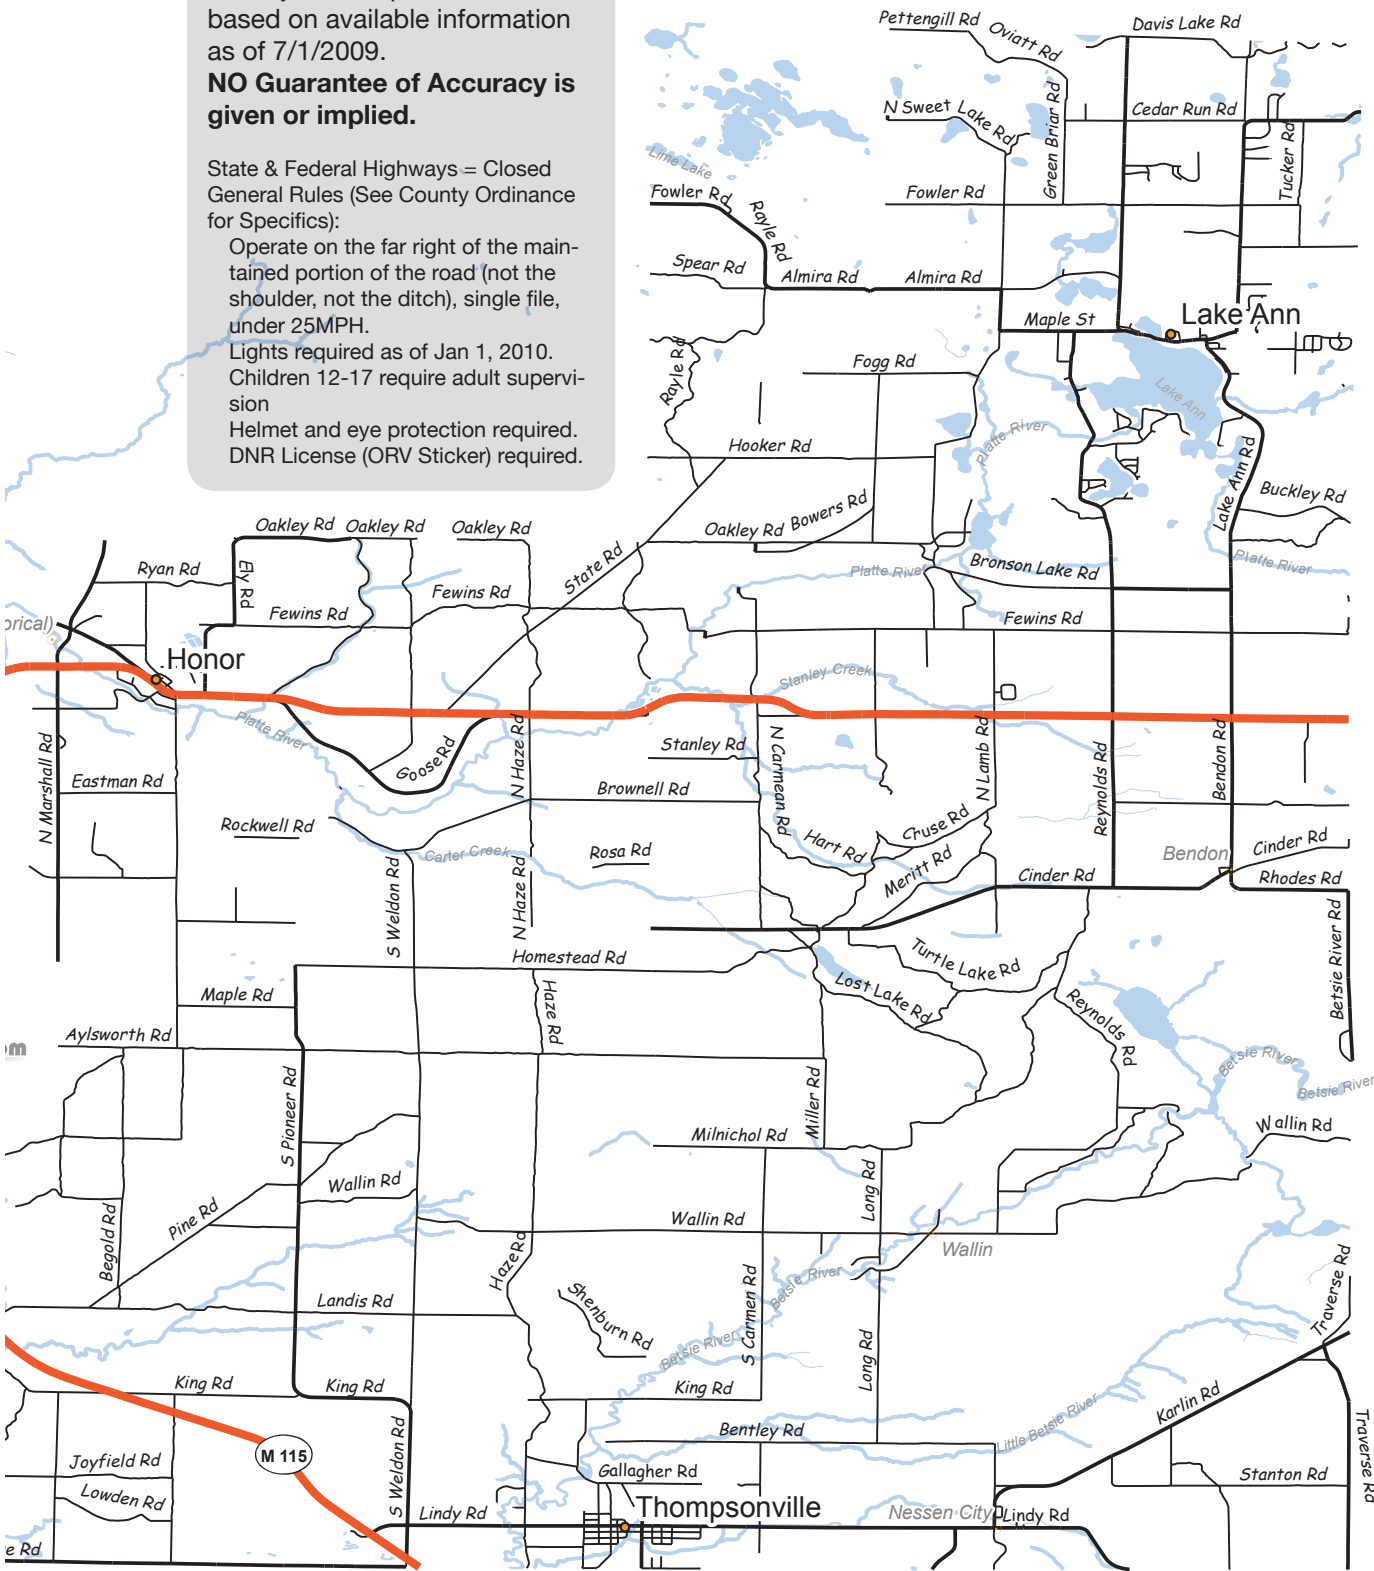

State Hwy 
 County Rd 
 ORV Trail 
 ORV Route 

0 1 Miles

Benzie County

Lake Michigan

VVmapping.com

Manis

County roads open to ORVs based on available information as of 7/1/2009.
NO Guarantee of Accuracy is given or implied.

State & Federal Highways = Closed
 General Rules (See County Ordinance for Specifics):

- Operate on the far right of the main-tained portion of the road (not the shoulder, not the ditch), single file, under 25MPH.
- Lights required as of Jan 1, 2010.
- Children 12-17 require adult supervision
- Helmet and eye protection required.
- DNR License (ORV Sticker) required.

769572 44
 687338 44
 605104 44
 522870 44