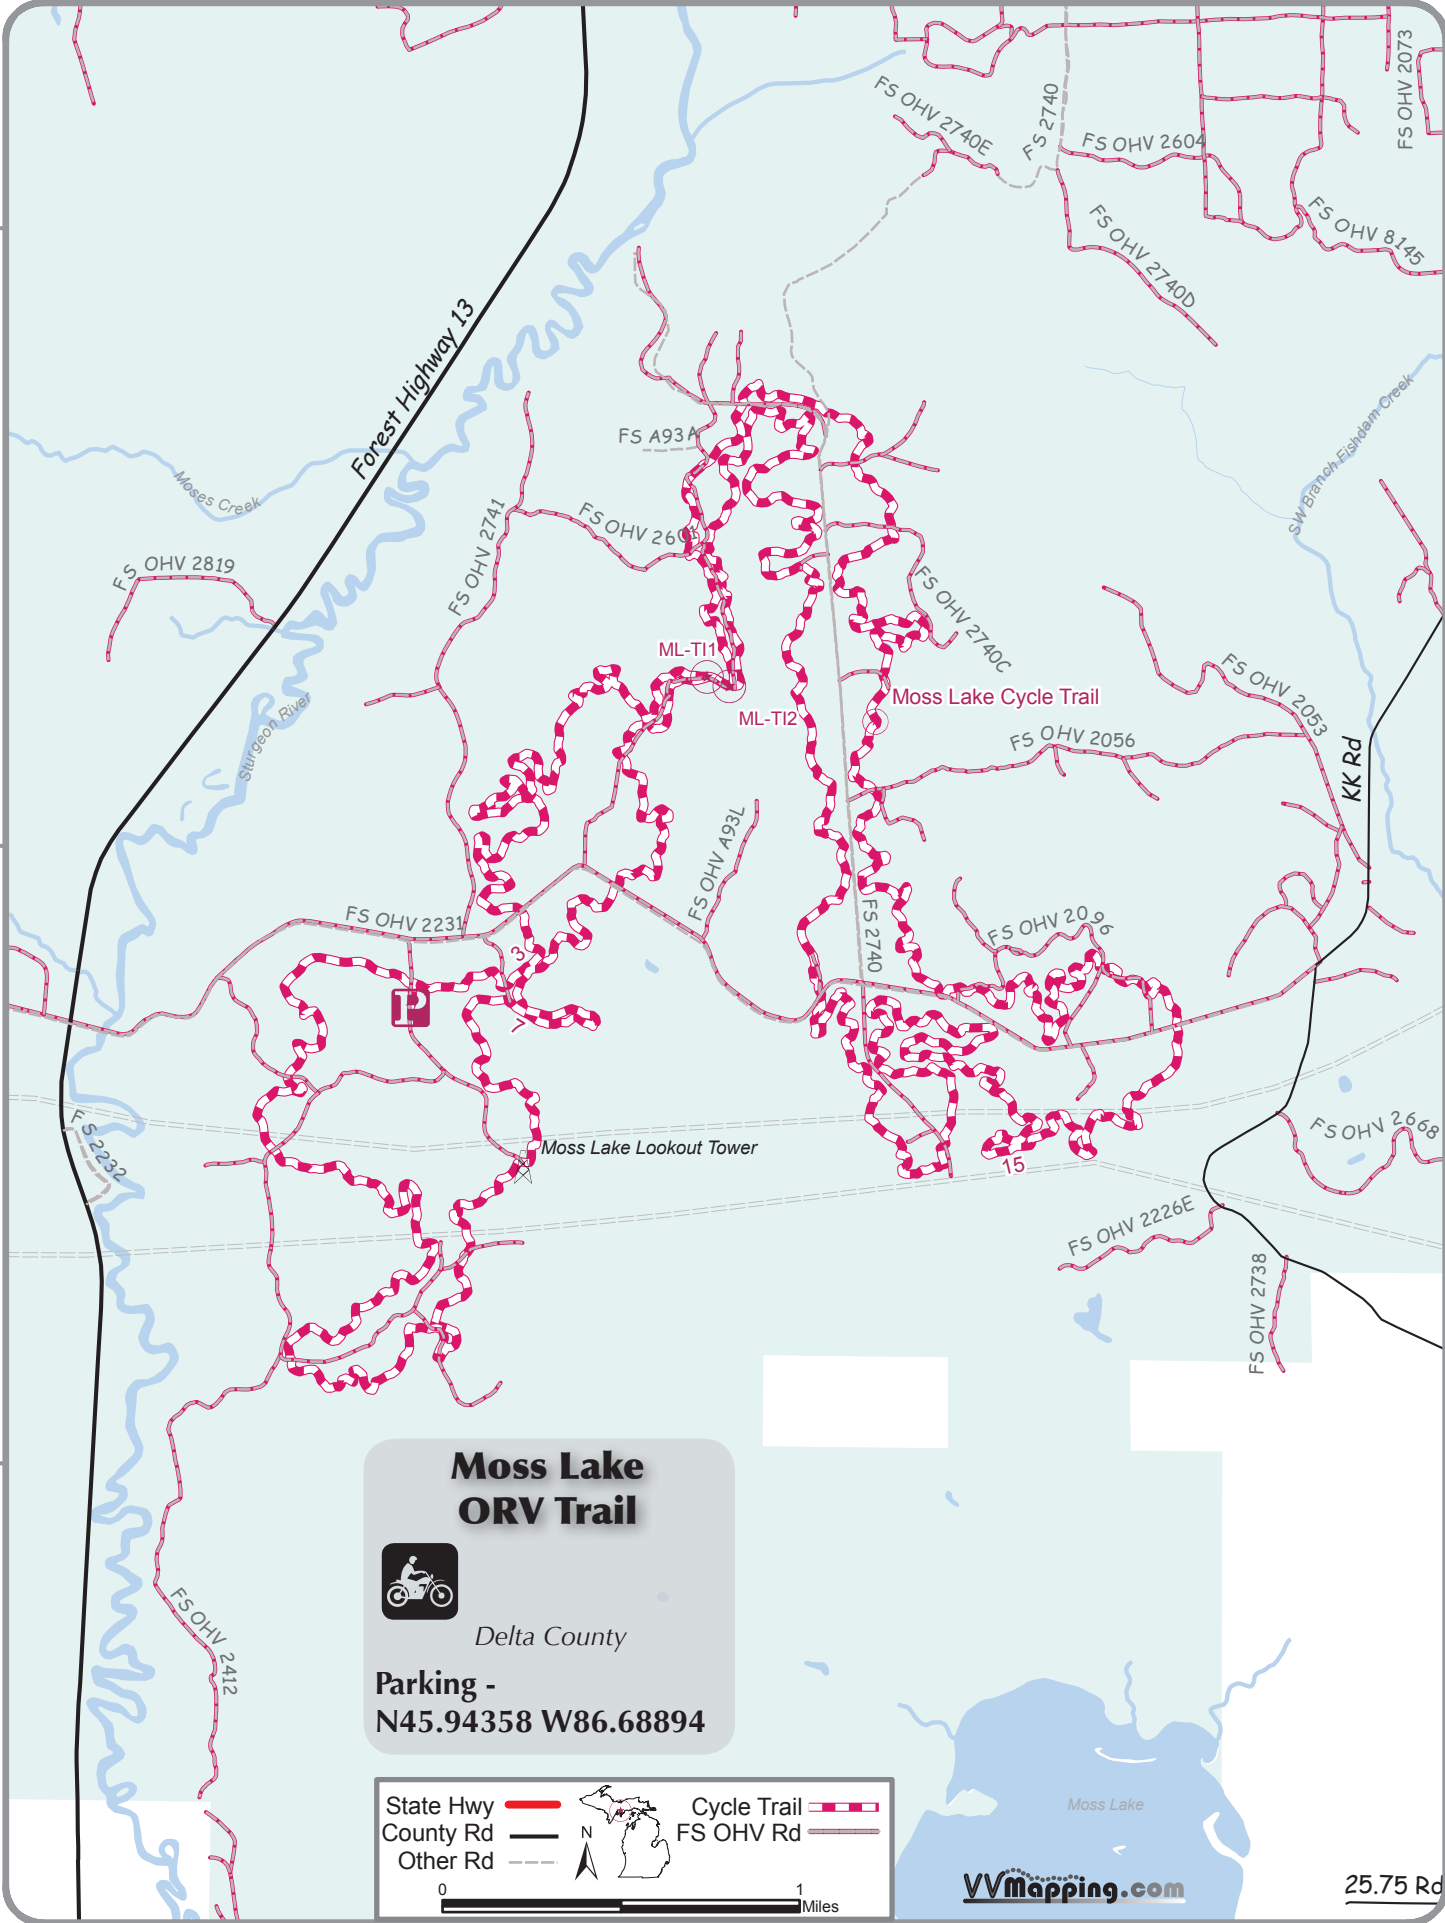

86.7° W

86.675° W

86.65° W

45.975° N

45.975° N

45.95° N

45.95° N

45.925° N

45.925° N

**Moss Lake
ORV Trail**

Delta County

Parking -
N45.94358 W86.68894

| | | | | |
|-----------|---|---|-------------|---|
| State Hwy |  |  | Cycle Trail |  |
| County Rd |  | | FS OHV Rd |  |
| Other Rd |  | | | |

0 1 Miles

VVmapping.com

25.75 Rd