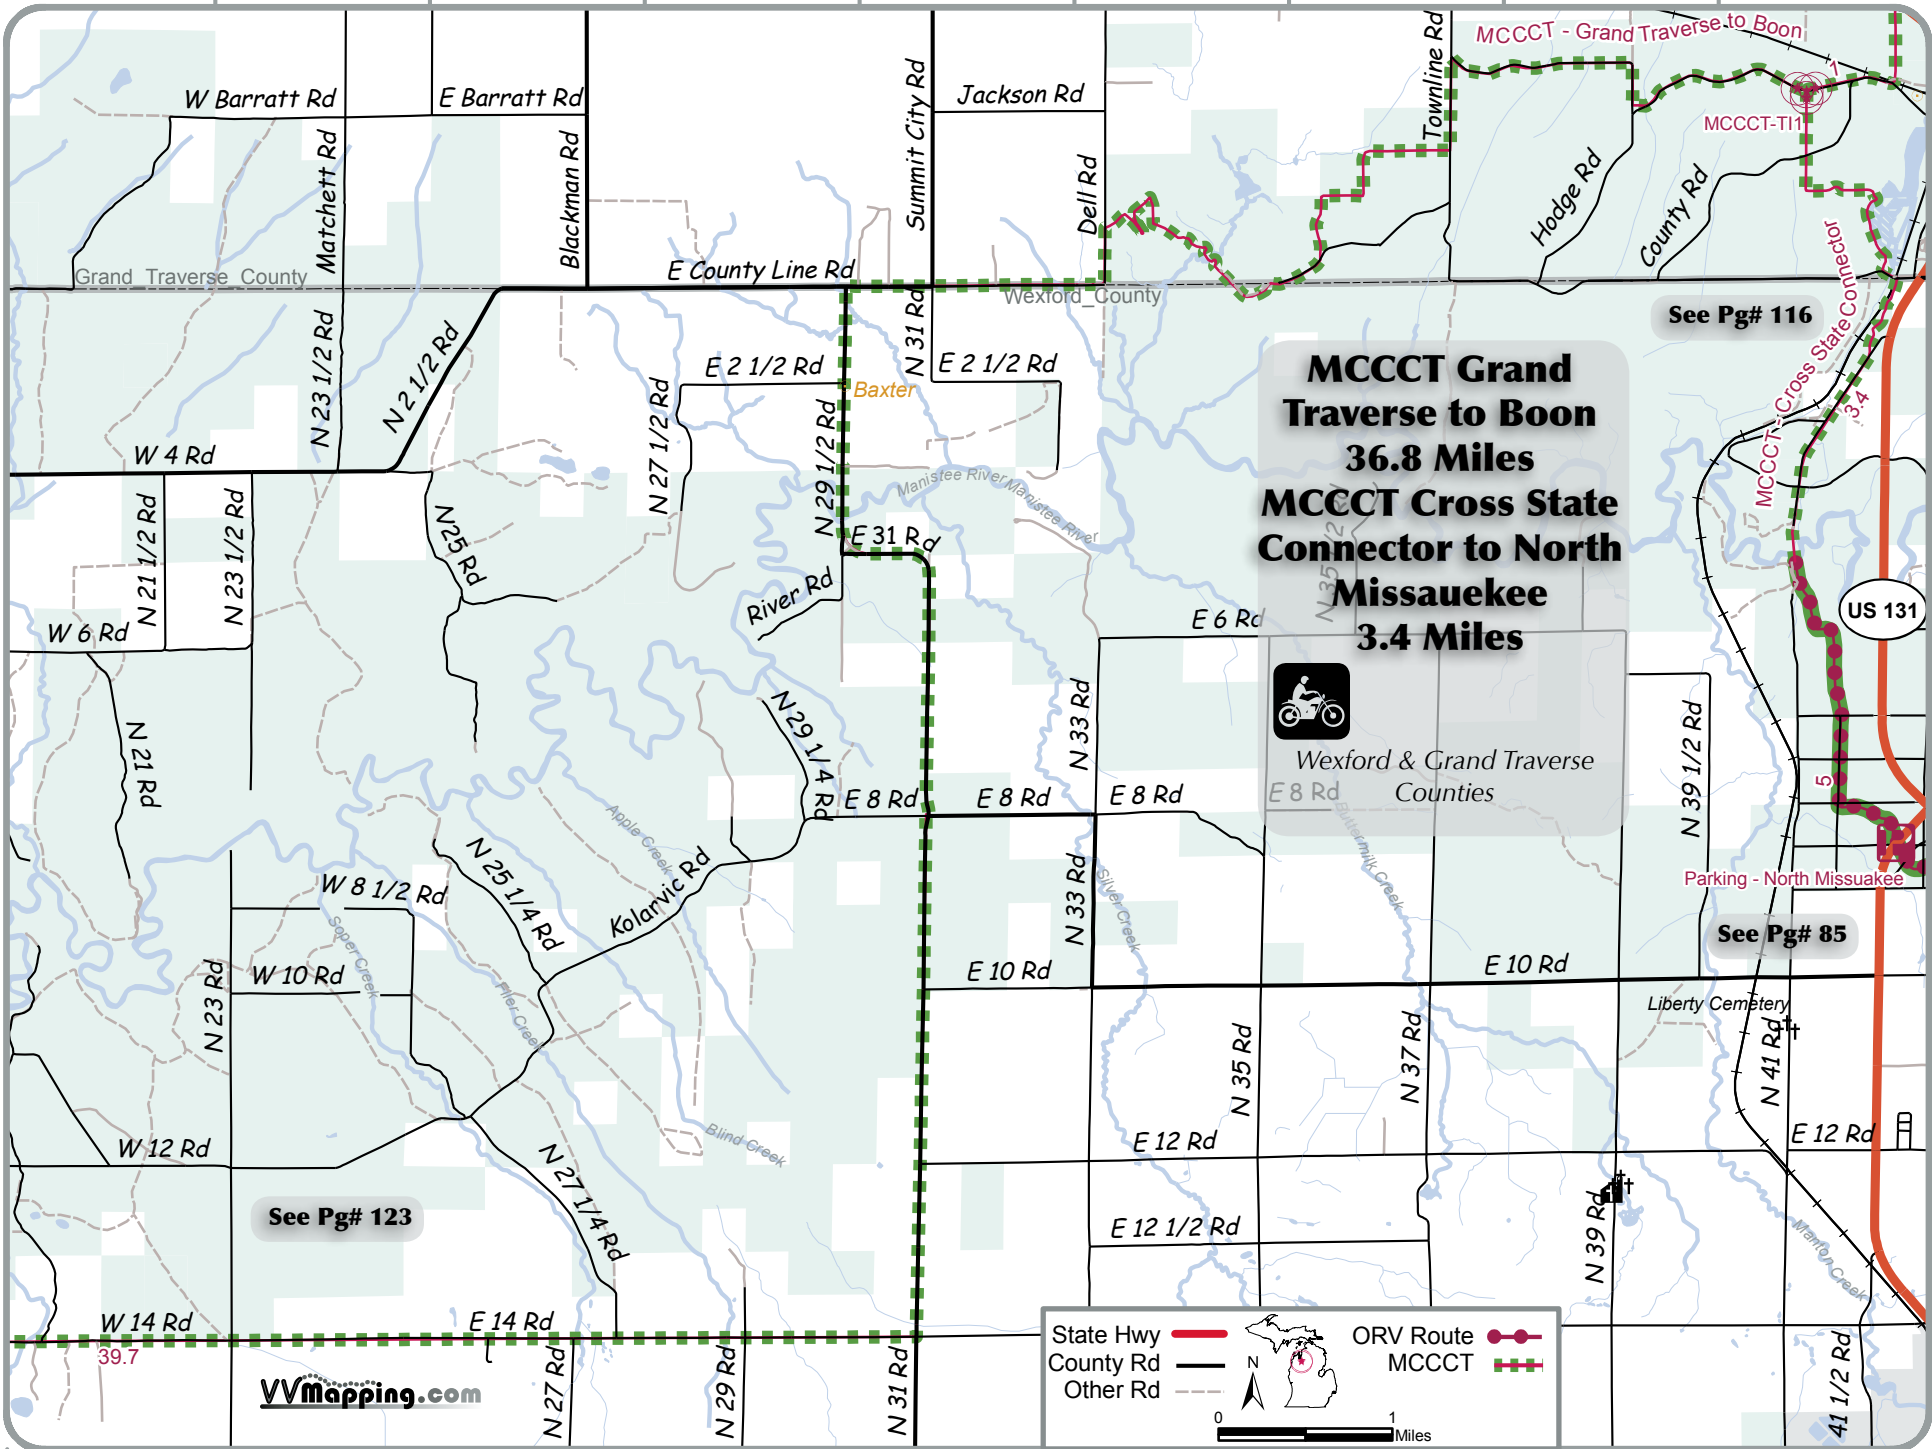

85.6° W 85.575° W 85.55° W 85.525° W 85.5° W 85.475° W 85.45° W 85.425° W

**MCCCT Grand Traverse to Boon**  
**36.8 Miles**  
**MCCCT Cross State Connector to North Missaukee**  
**3.4 Miles**

Wexford & Grand Traverse Counties

See Pg# 116

See Pg# 85

State Hwy		ORV Route	
County Rd		MCCCT	
Other Rd			

0 1 Miles

See Pg# 123

VVmapping.com

85.625° W 85.6° W 85.575° W 85.55° W 85.525° W 85.5° W 85.475° W 85.45° W 85.425° W

44.525° N 44.5° N 44.475° N 44.45° N 44.425° N