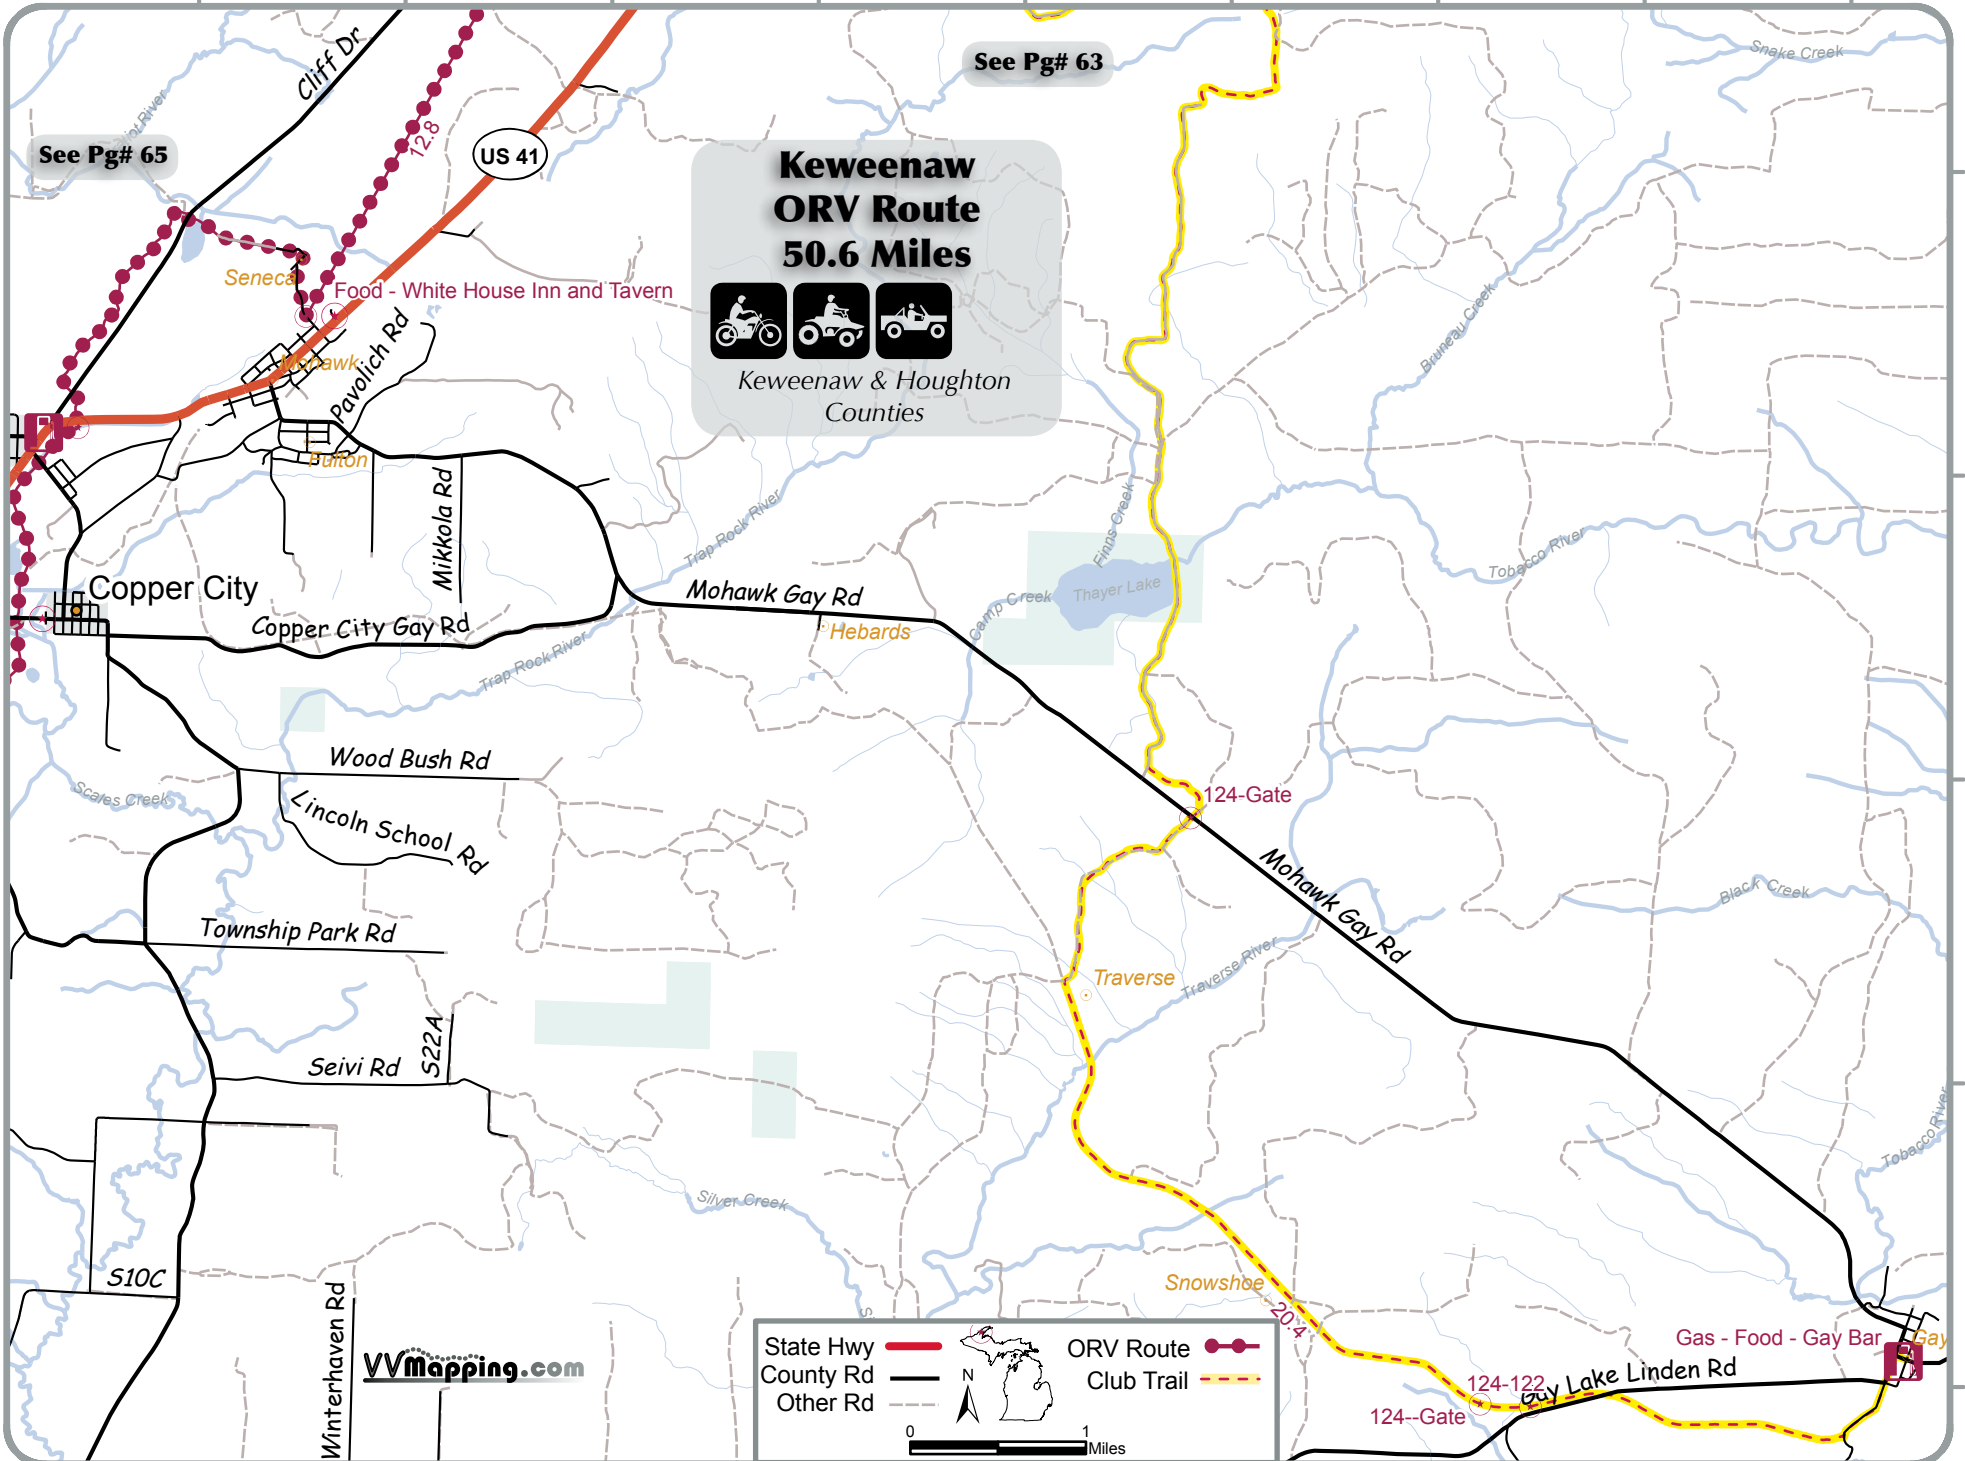

88.375° W 88.35° W 88.325° W 88.3° W 88.275° W 88.25° W 88.225° W 88.2° W 88.175° W

See Pg# 63

See Pg# 65

**Keweenaw ORV Route**  
**50.6 Miles**

Keweenaw & Houghton Counties

State Hwy ORV Route

County Rd Club Trail

Other Rd

VVMAPPING.COM

47.325° N  
47.3° N  
47.275° N  
47.25° N  
47.225° N

88.375° W 88.35° W 88.325° W 88.3° W 88.275° W 88.25° W 88.225° W 88.2° W 88.175° W