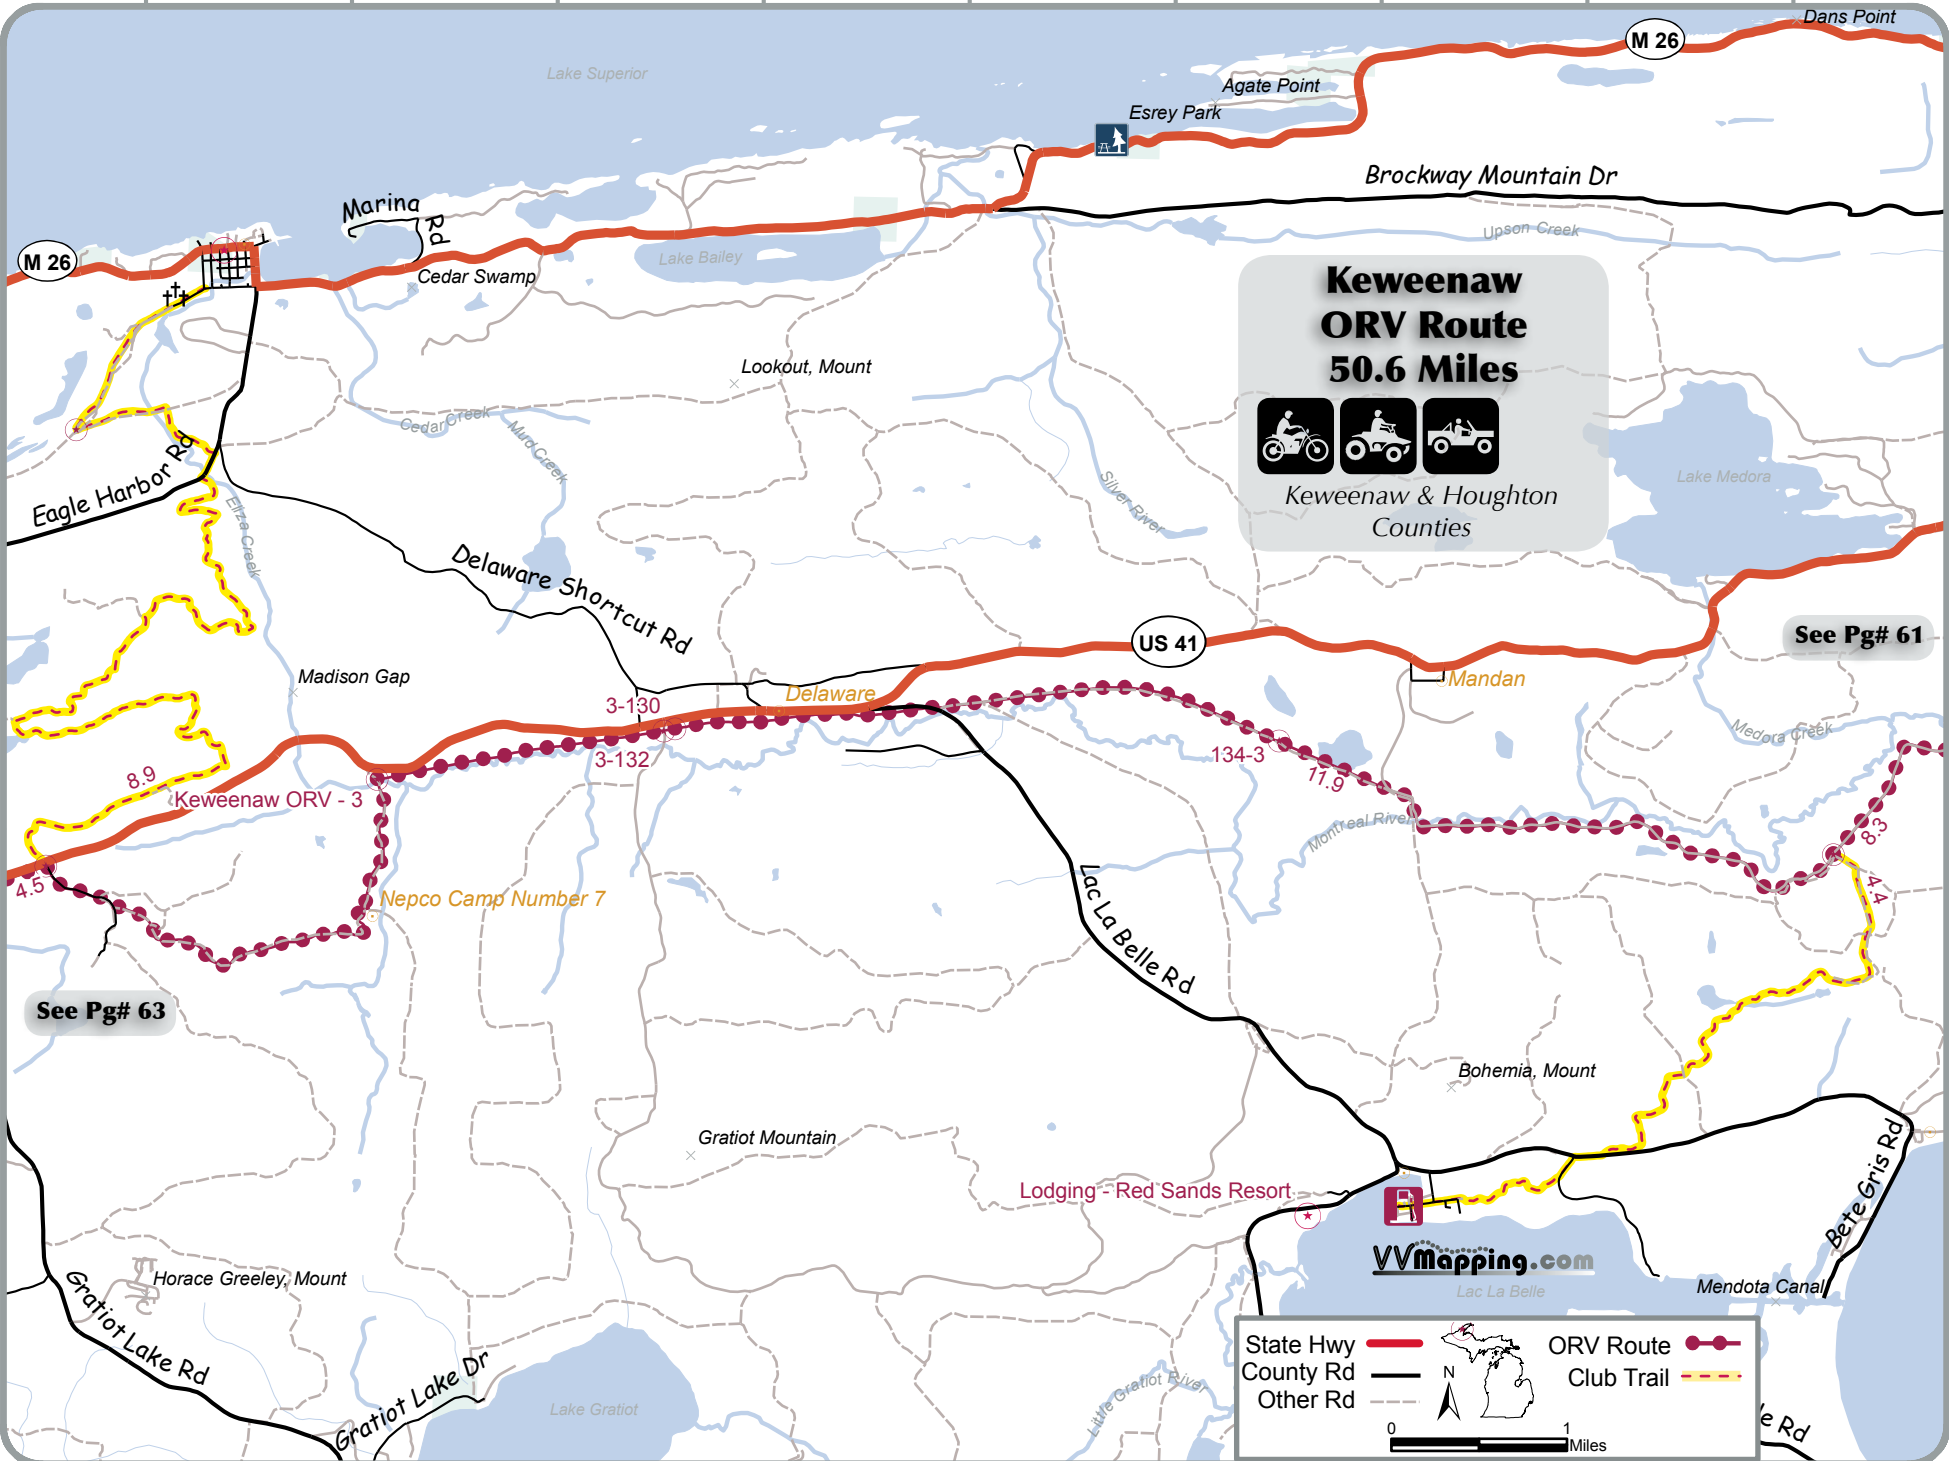

88.175° W 88.15° W 88.125° W 88.1° W 88.075° W 88.05° W 88.025° W 88° W 87.975° W

**Keweenaw
ORV Route
50.6 Miles**

Keweenaw & Houghton
Counties

See Pg# 61

See Pg# 63

State Hwy ORV Route

County Rd Club Trail

Other Rd

VVmapping.com

0 1 Miles

47.475° N
47.45° N
47.425° N
47.4° N
47.375° N

88.175° W 88.15° W 88.125° W 88.1° W 88.075° W 88.05° W 88.025° W 88° W 87.975° W