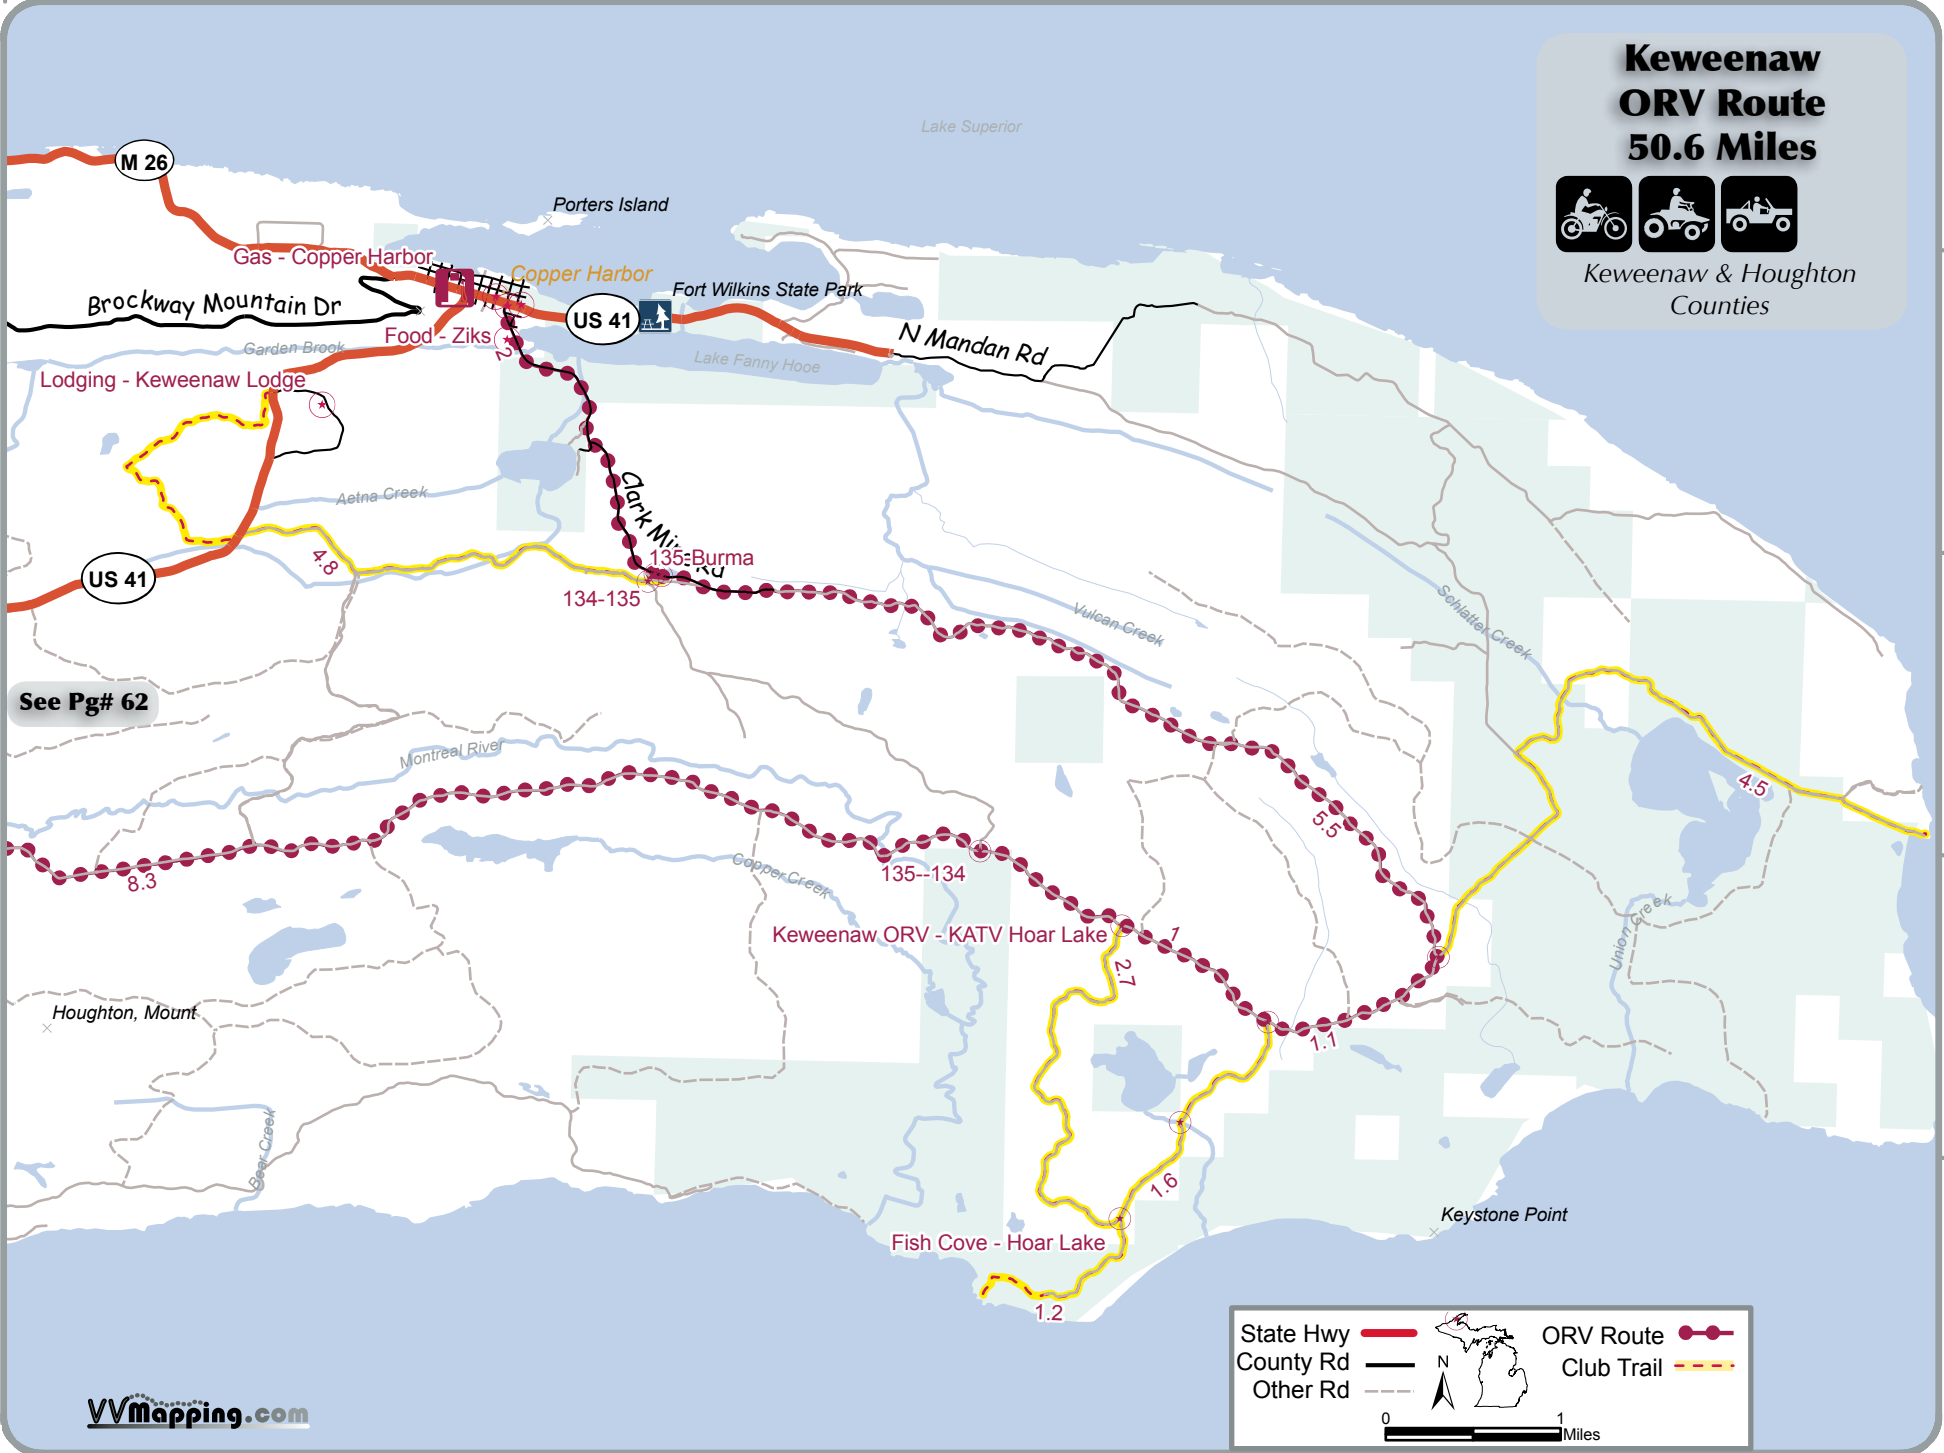

Keweenaw ORV Route

50.6 Miles

Keweenaw & Houghton Counties

See Pg# 62

State Hwy			ORV Route	
County Rd			Club Trail	
Other Rd				

0 1 Miles