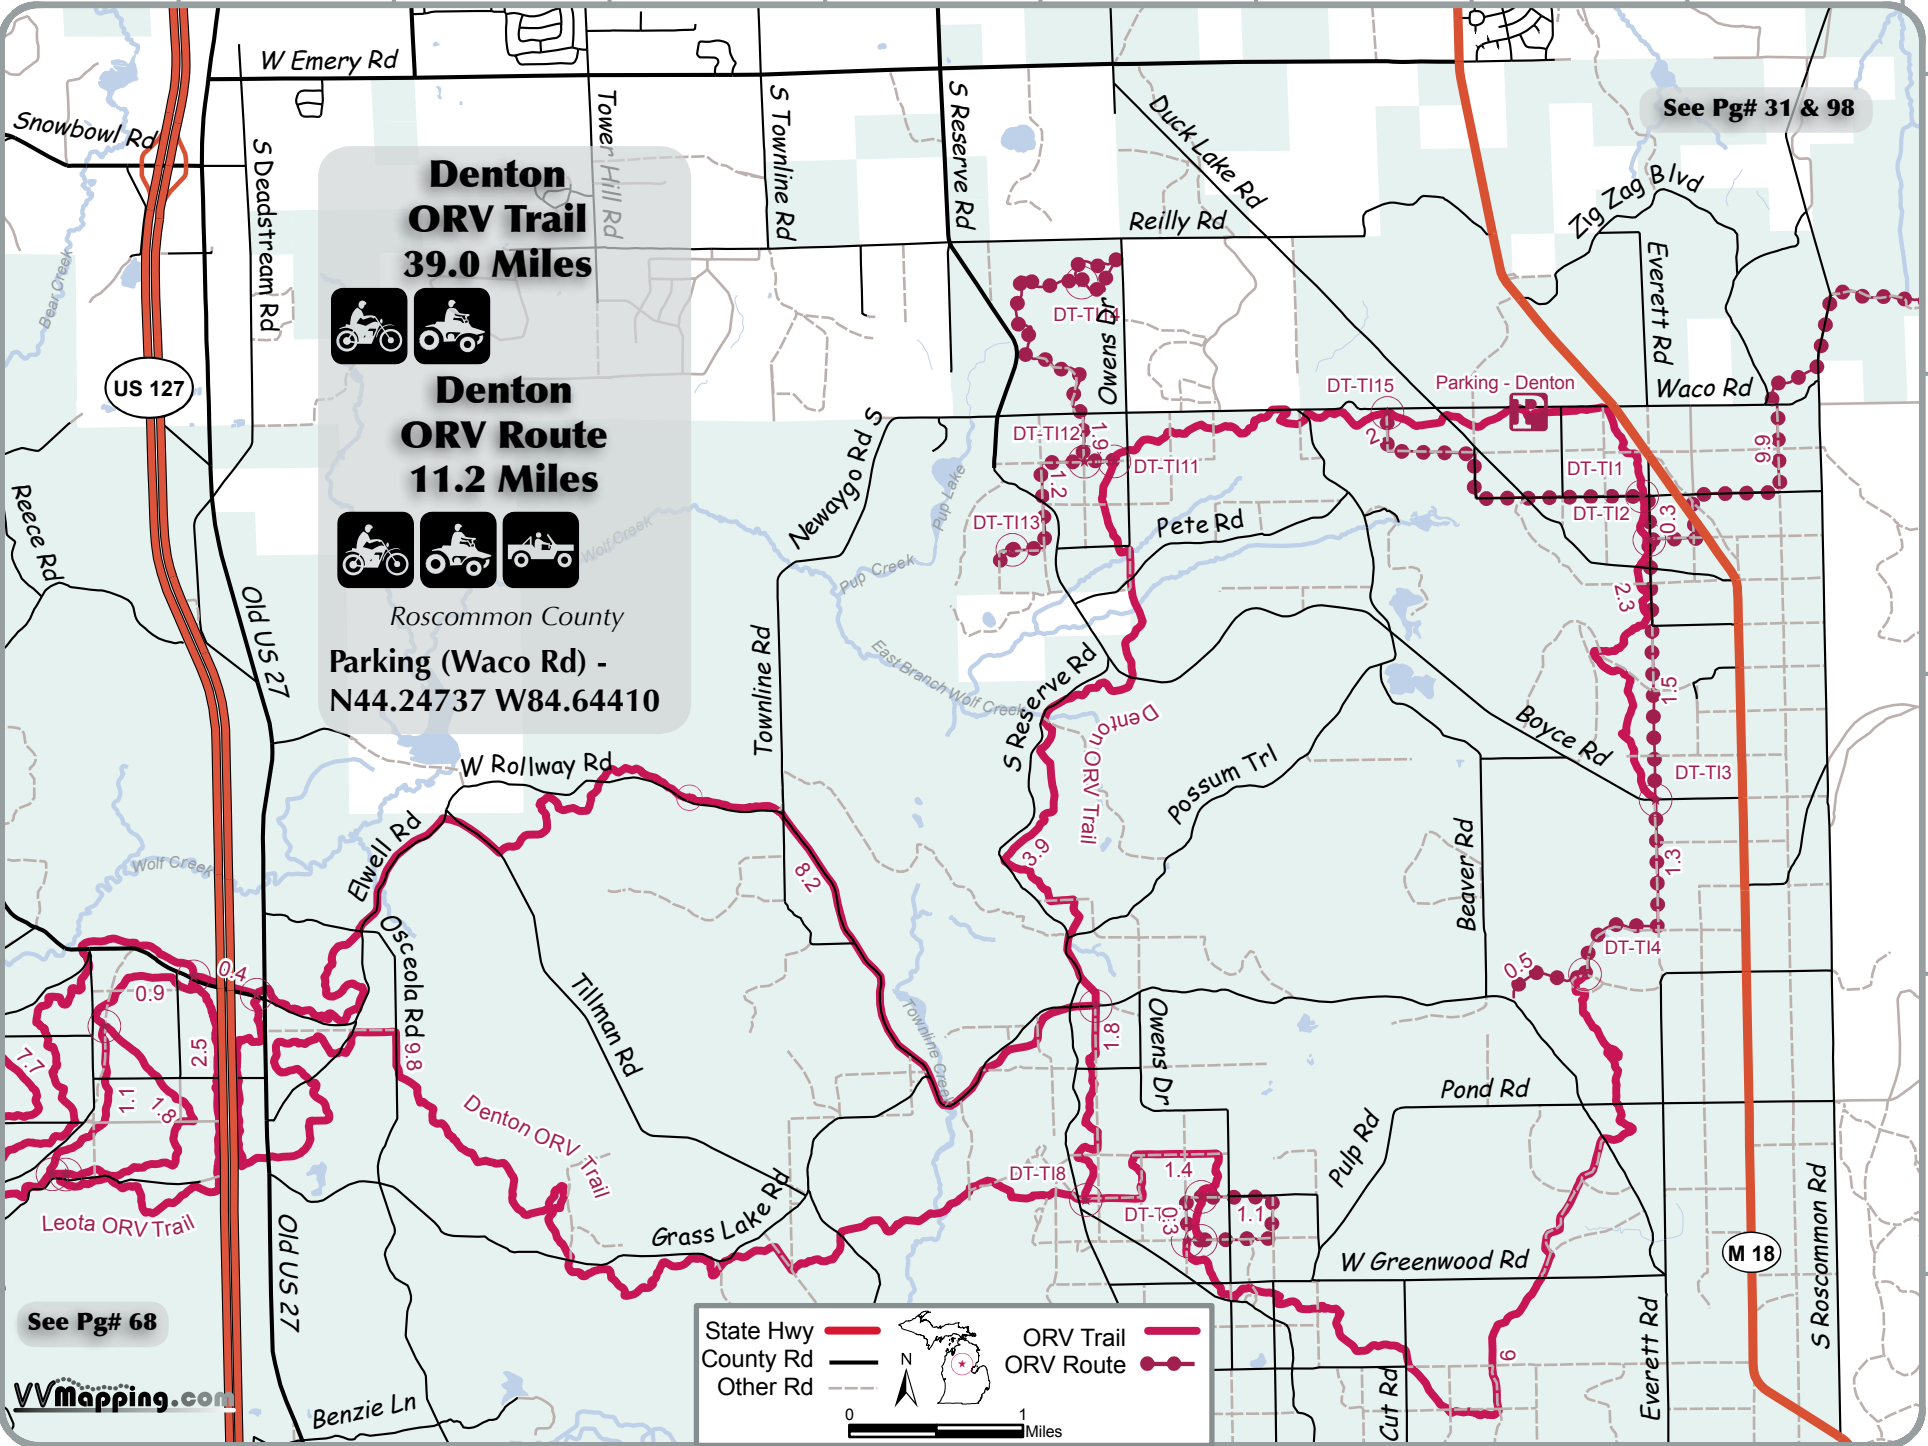

See Pg# 31 & 98

Denton ORV Trail
39.0 Miles

Denton ORV Route
11.2 Miles

Roscommon County

Parking (Waco Rd) -
N44.24737 W84.64410

See Pg# 68