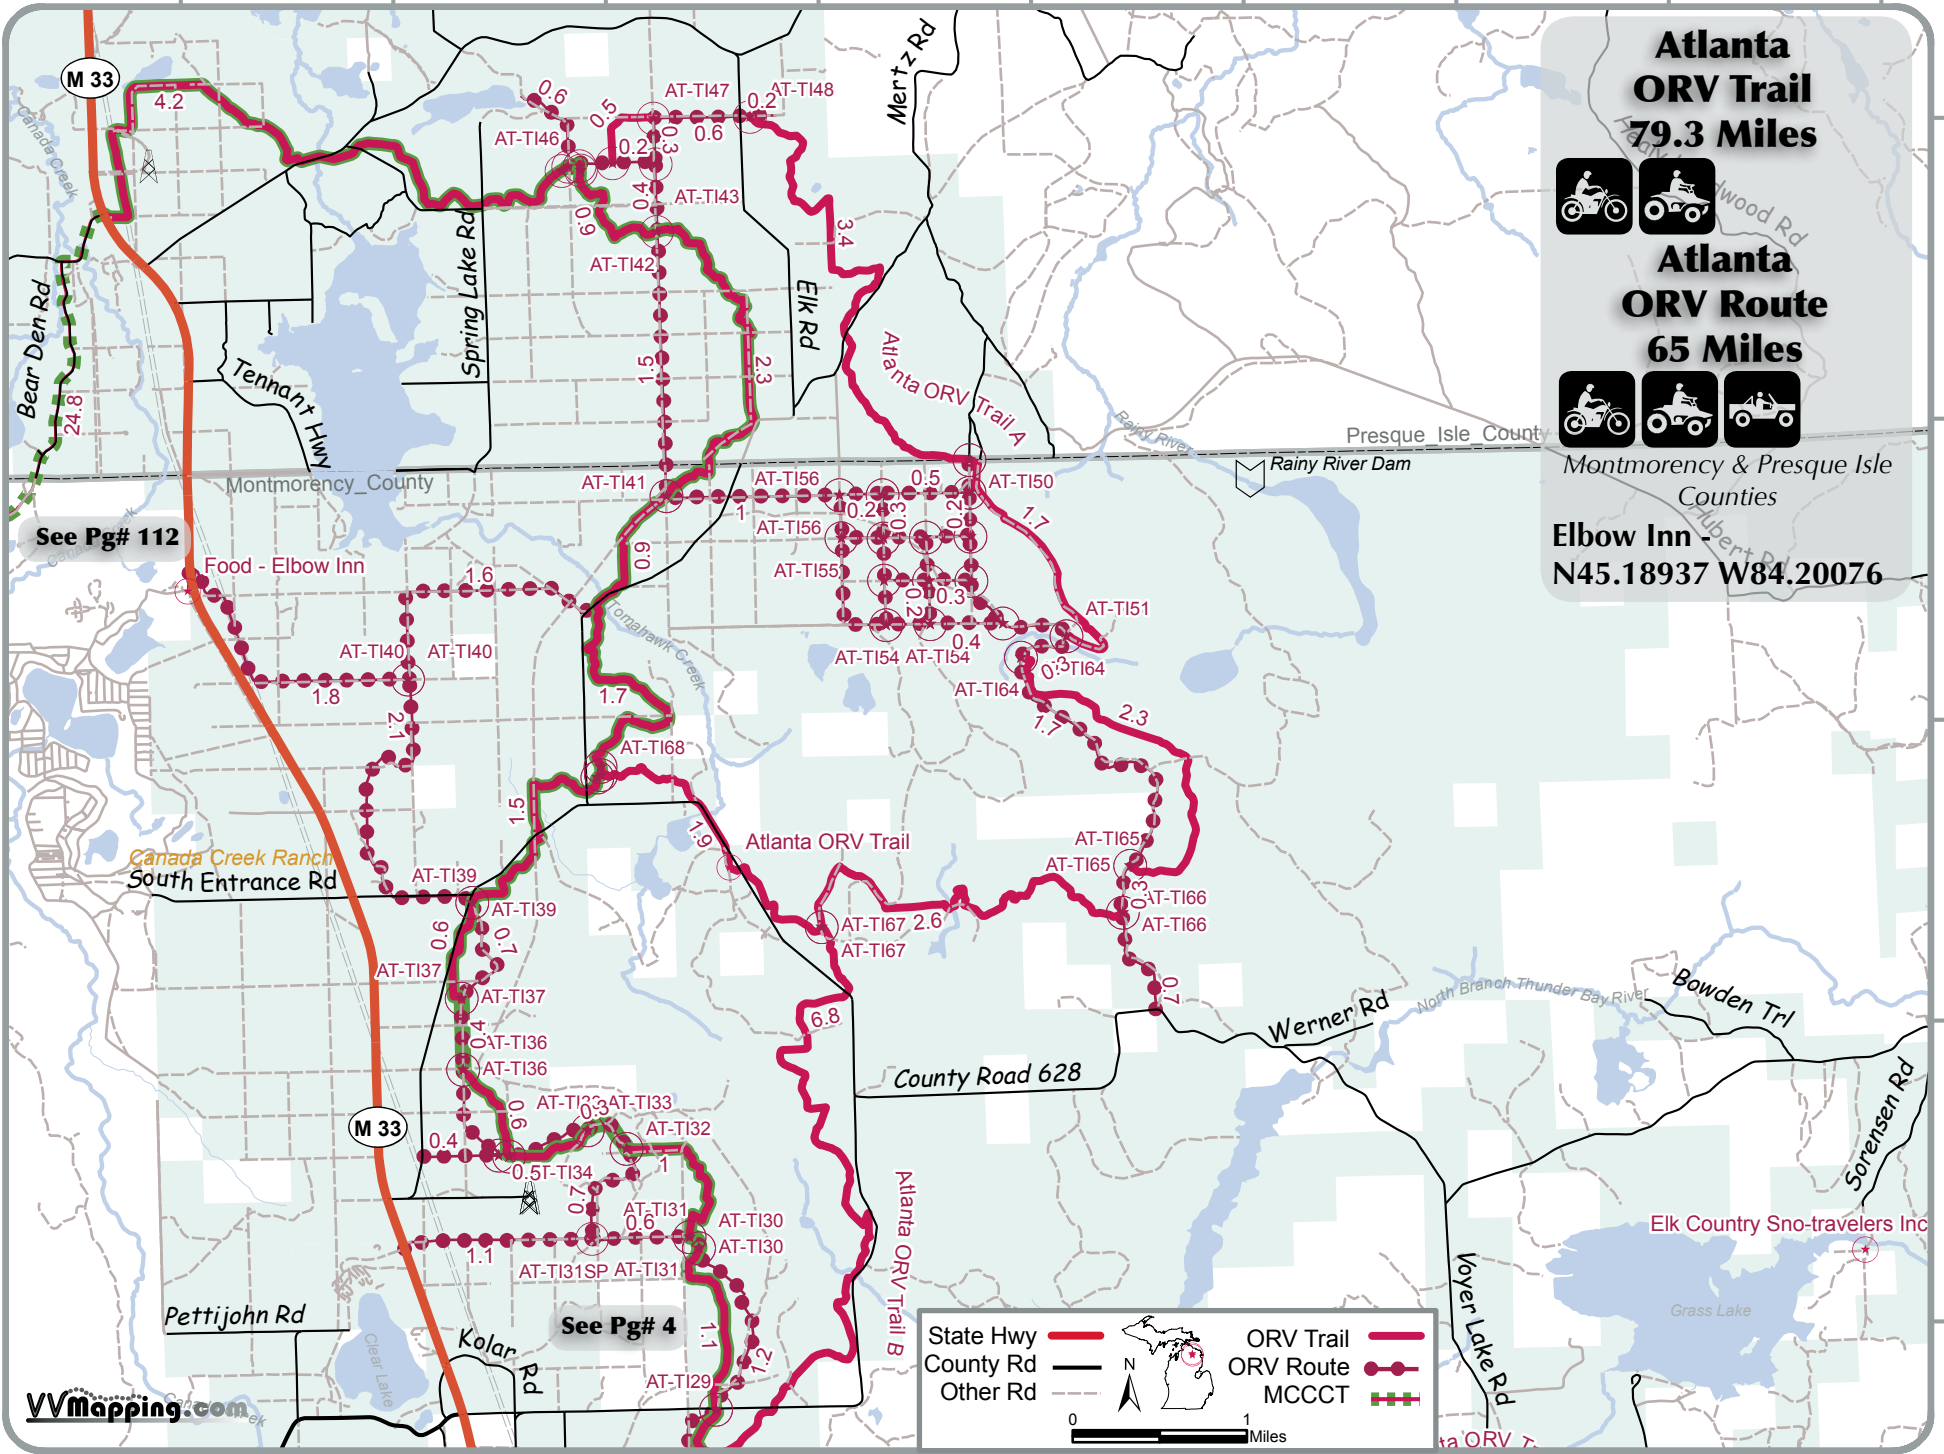

84.2° W 84.175° W 84.15° W 84.125° W 84.1° W 84.075° W 84.05° W 84.025° W 84° W

**Atlanta ORV Trail**  
**79.3 Miles**

**Atlanta ORV Route**  
**65 Miles**

Montmorency & Presque Isle Counties

**Elbow Inn**  
**N45.18937 W84.20076**

45.225° N  
45.2° N  
45.175° N  
45.15° N  
45.125° N

See Pg# 112

See Pg# 4

State Hwy ORV Trail

County Rd ORV Route

Other Rd MCCCT

0 1 Miles

84.2° W 84.175° W 84.15° W 84.125° W 84.1° W 84.075° W 84.05° W 84.025° W 84° W