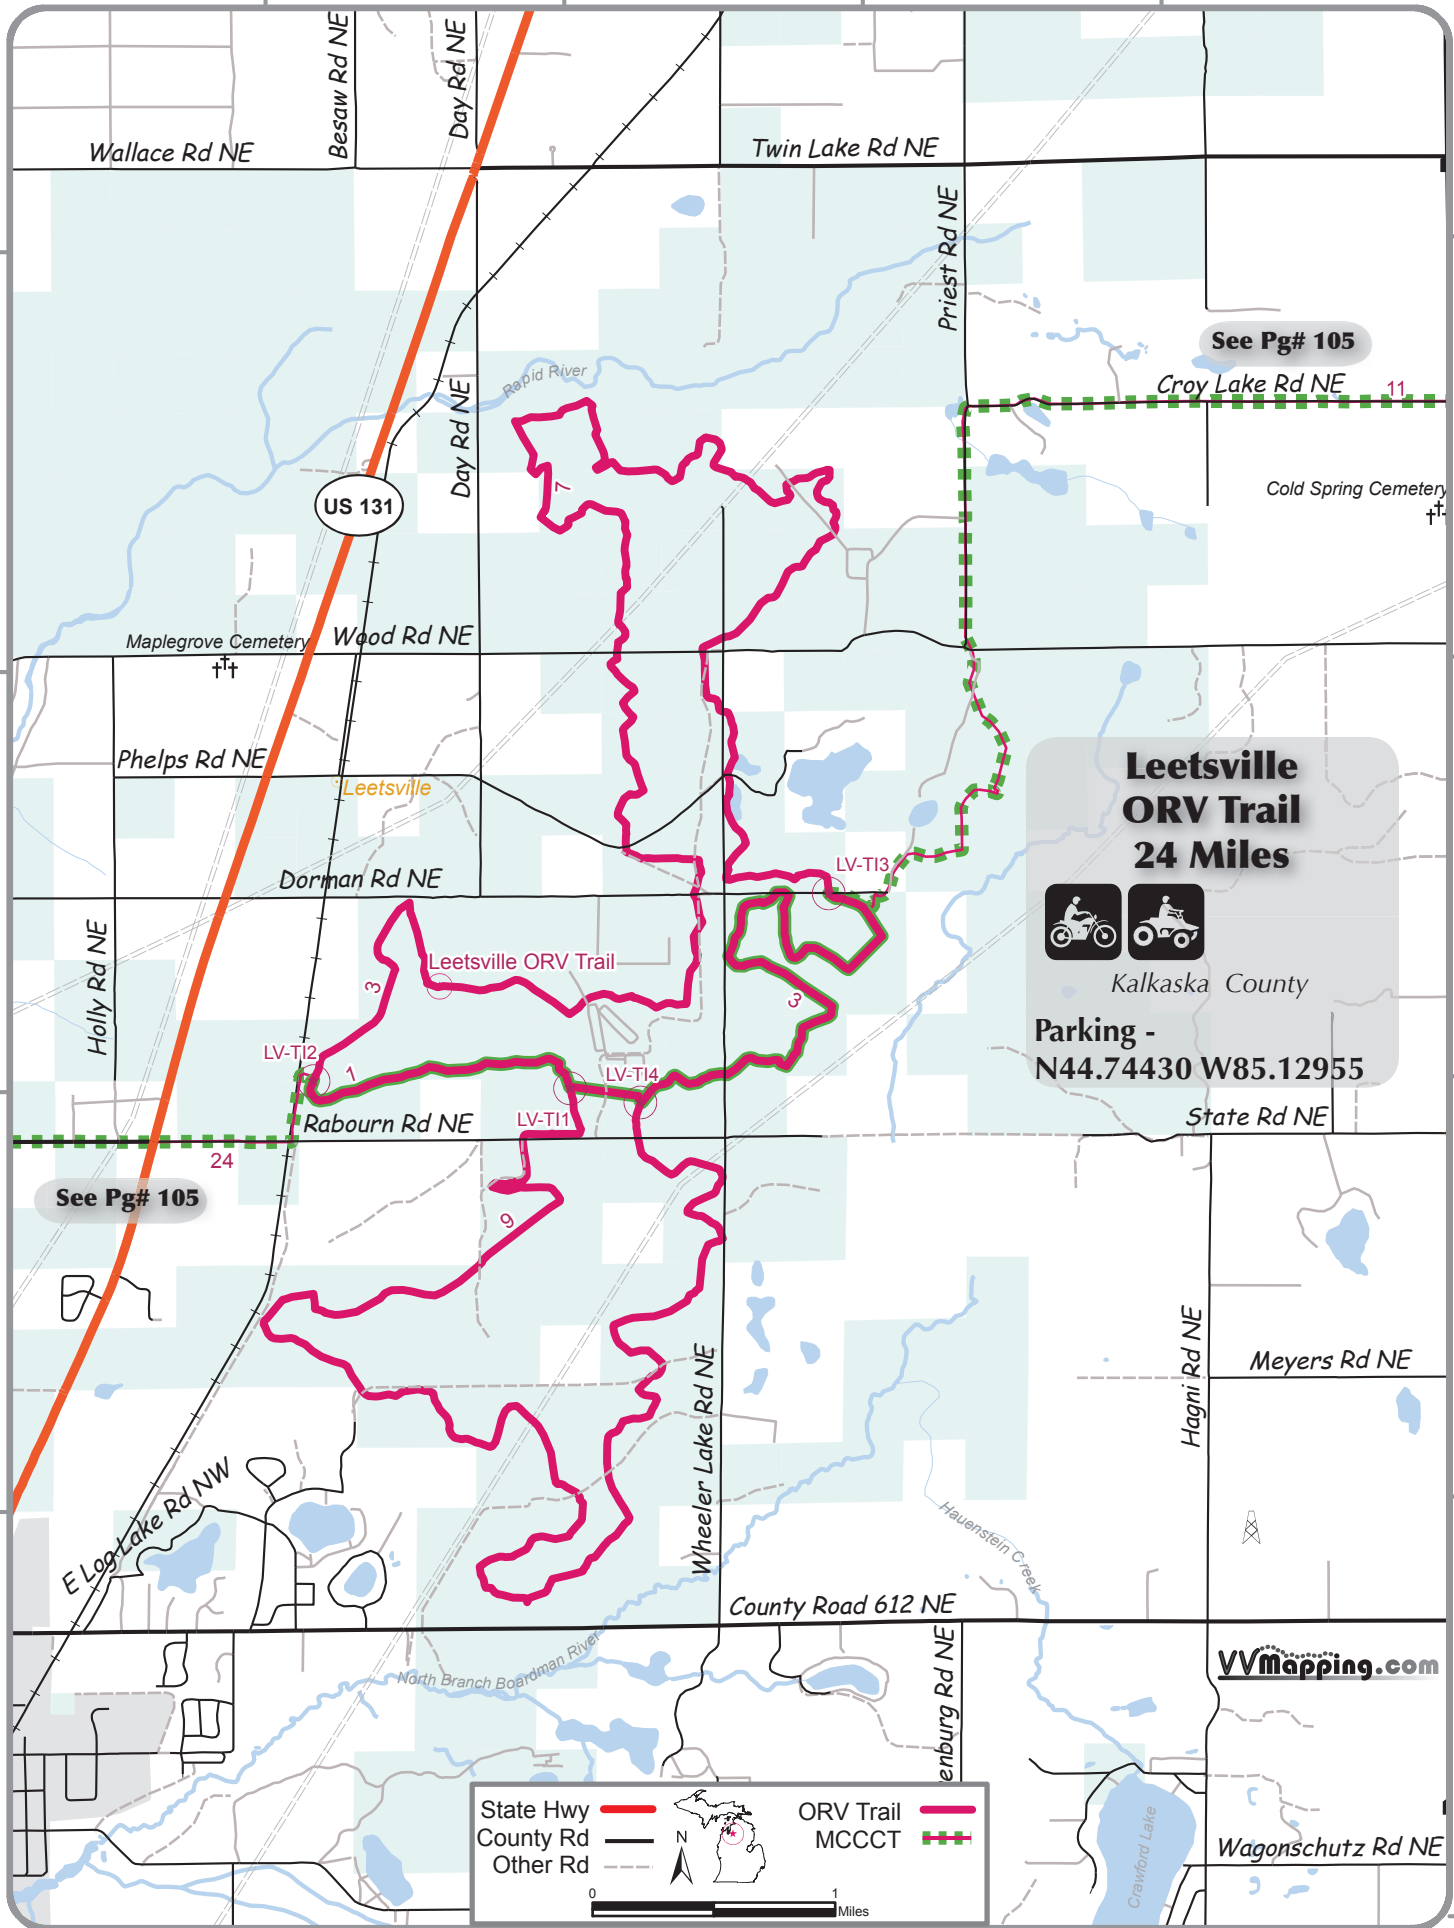

85.15° W 85.125° W 85.1° W 85.075° W

44.825° N

44.825° N

44.8° N

44.8° N

44.775° N

44.775° N

44.75° N

44.75° N

44.725° N

See Pg# 105

Croy Lake Rd NE 11

Cold Spring Cemetery

US 131

Maplegrove Cemetery

Wood Rd NE

Phelps Rd NE

Leetsville

Dorman Rd NE

Holly Rd NE

Leetsville ORV Trail

LV-TI3

LV-TI2

LV-TI4

Rabourn Rd NE

LV-TI1

See Pg# 105

24

State Rd NE

Leetsville ORV Trail 24 Miles

Kalkaska County

Parking -
N44.74430 W85.12955