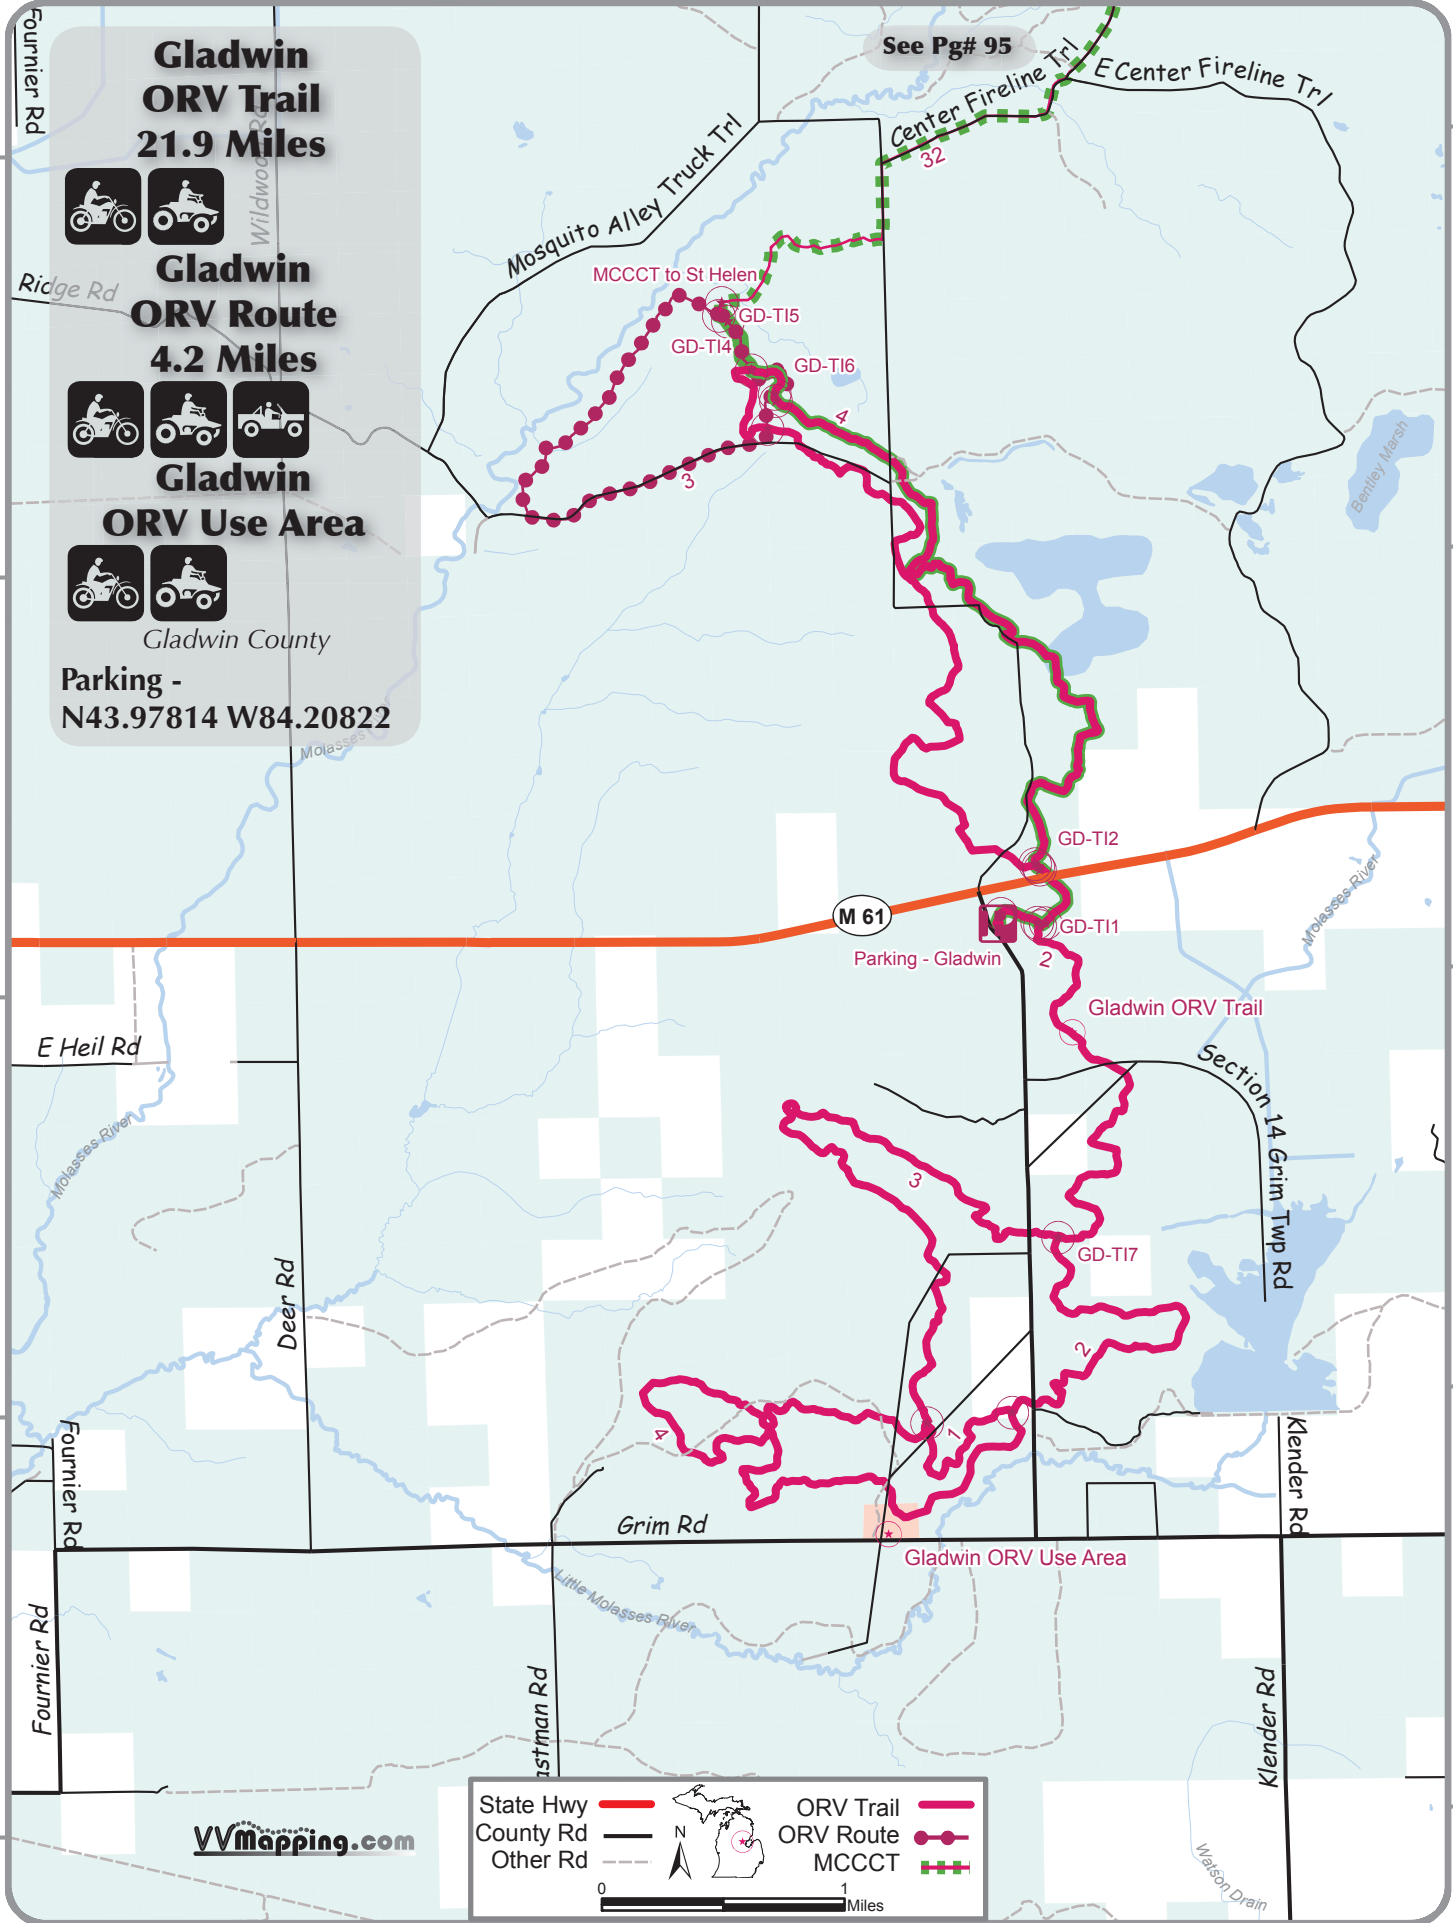

84.275° W

84.25° W

84.225° W

84.2° W

84.175° W

44.025° N
44° N
43.975° N
43.95° N
43.925° N

44.025° N
44° N
43.975° N
43.95° N
43.925° N

**Gladwin
ORV Trail
21.9 Miles**

**Gladwin
ORV Route
4.2 Miles**

**Gladwin
ORV Use Area**

Gladwin County

**Parking -
N43.97814 W84.20822**

See Pg# 95

VVmapping.com

State Hwy		ORV Trail	
County Rd		ORV Route	
Other Rd		MCCCT	

0 1 Miles