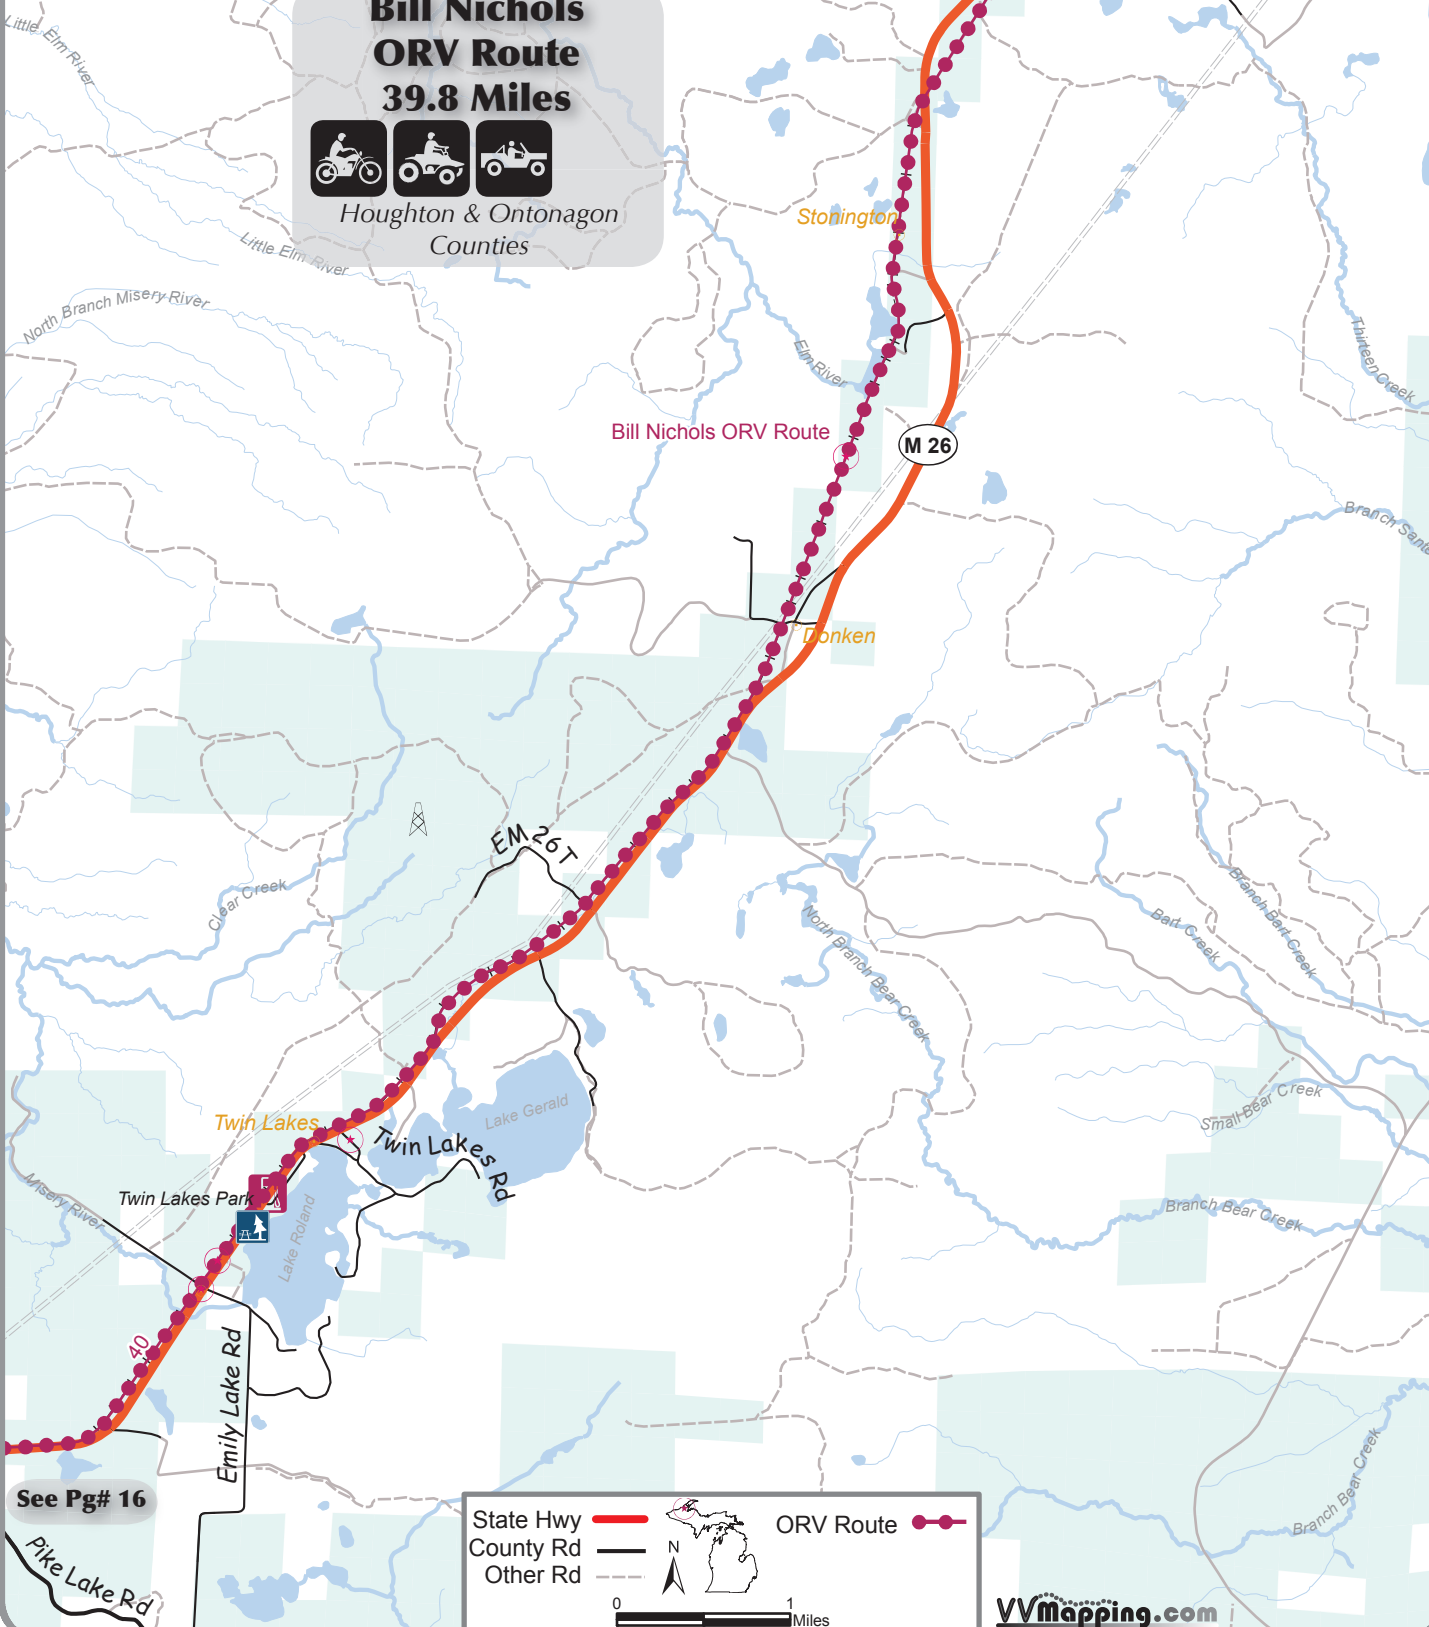

88.875° W 88.85° W 88.825° W 88.8° W 88.775° W 88.75° W 88.725° W

47° N
46.975° N
46.95° N
46.925° N
46.9° N
46.875° N

47° N
46.975° N
46.95° N
46.925° N
46.9° N
46.875° N

Misery Bay Rd

Toivola Cemetery

See Pg# 14

Bill Nichols ORV Route 39.8 Miles

Houghton & Ontonagon
Counties

Bill Nichols ORV Route

M 26

A 70

Stonington

Donken

EM 26T

Twin Lakes

Twin Lakes Rd

Lake Gerald

Twin Lakes Park

Lake Roland

Emily Lake Rd

See Pg# 16

Pike Lake Rd

State Hwy County Rd Other Rd

ORV Route

0 1 Miles

VVmapping.com