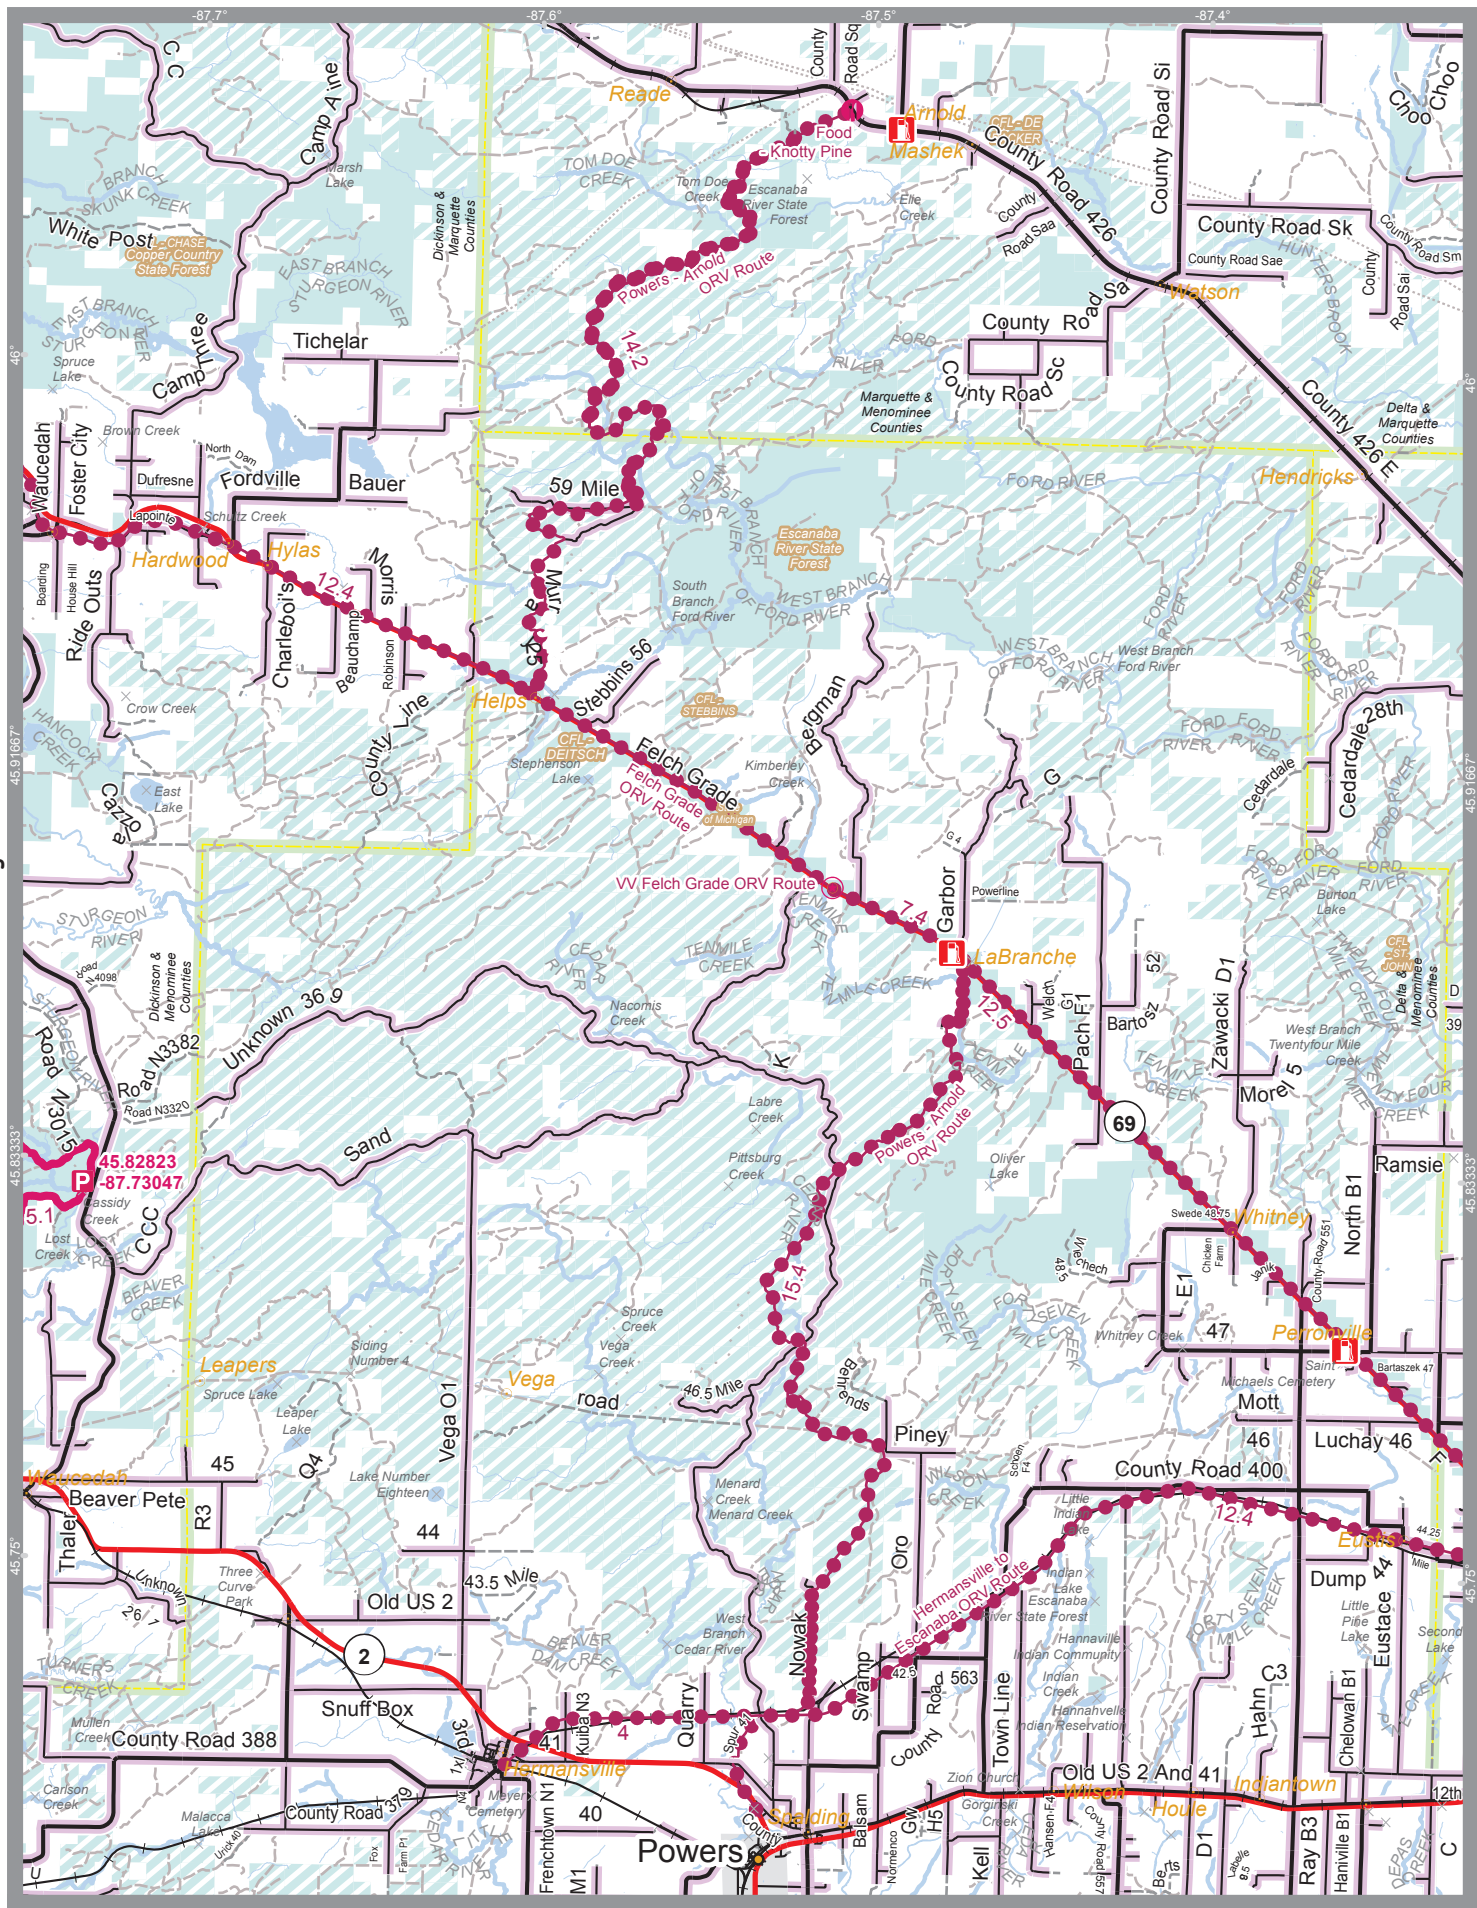

See Pg 30

See Pg 31

- Powers-Arnold ORV Route - 41.7 Mi
- Felch Grade ORV Route - 37.4 Mi