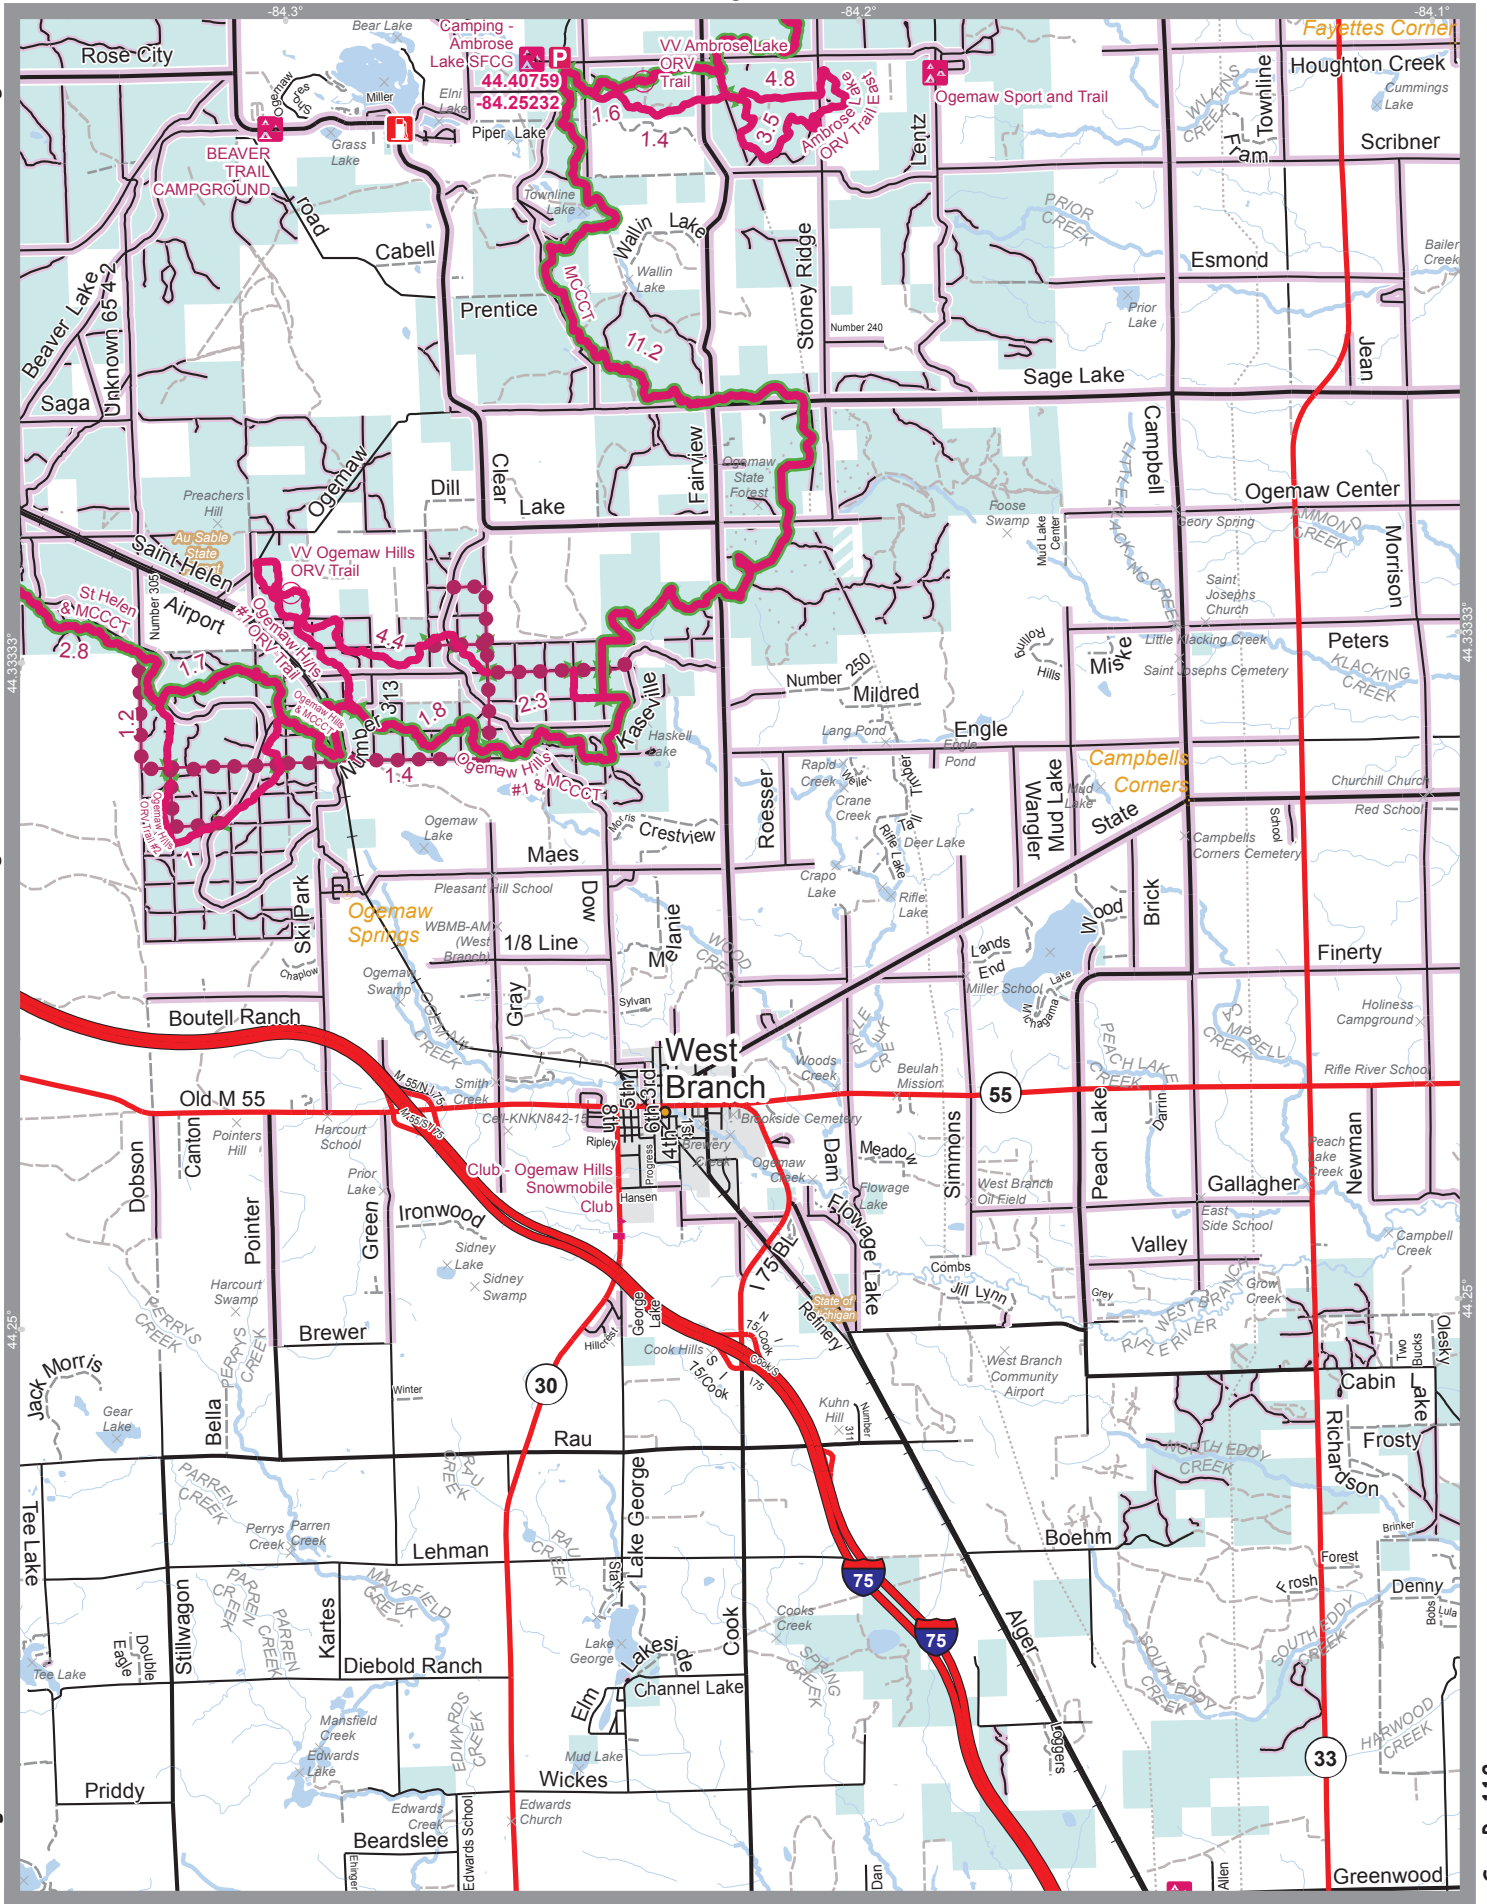

See Pg 119

See Pg 116

See Pg 117

44.33333°

44.25°

See Pg 118

0 0.375 0.75 Miles

Michigan Cross Country Cycle Trail