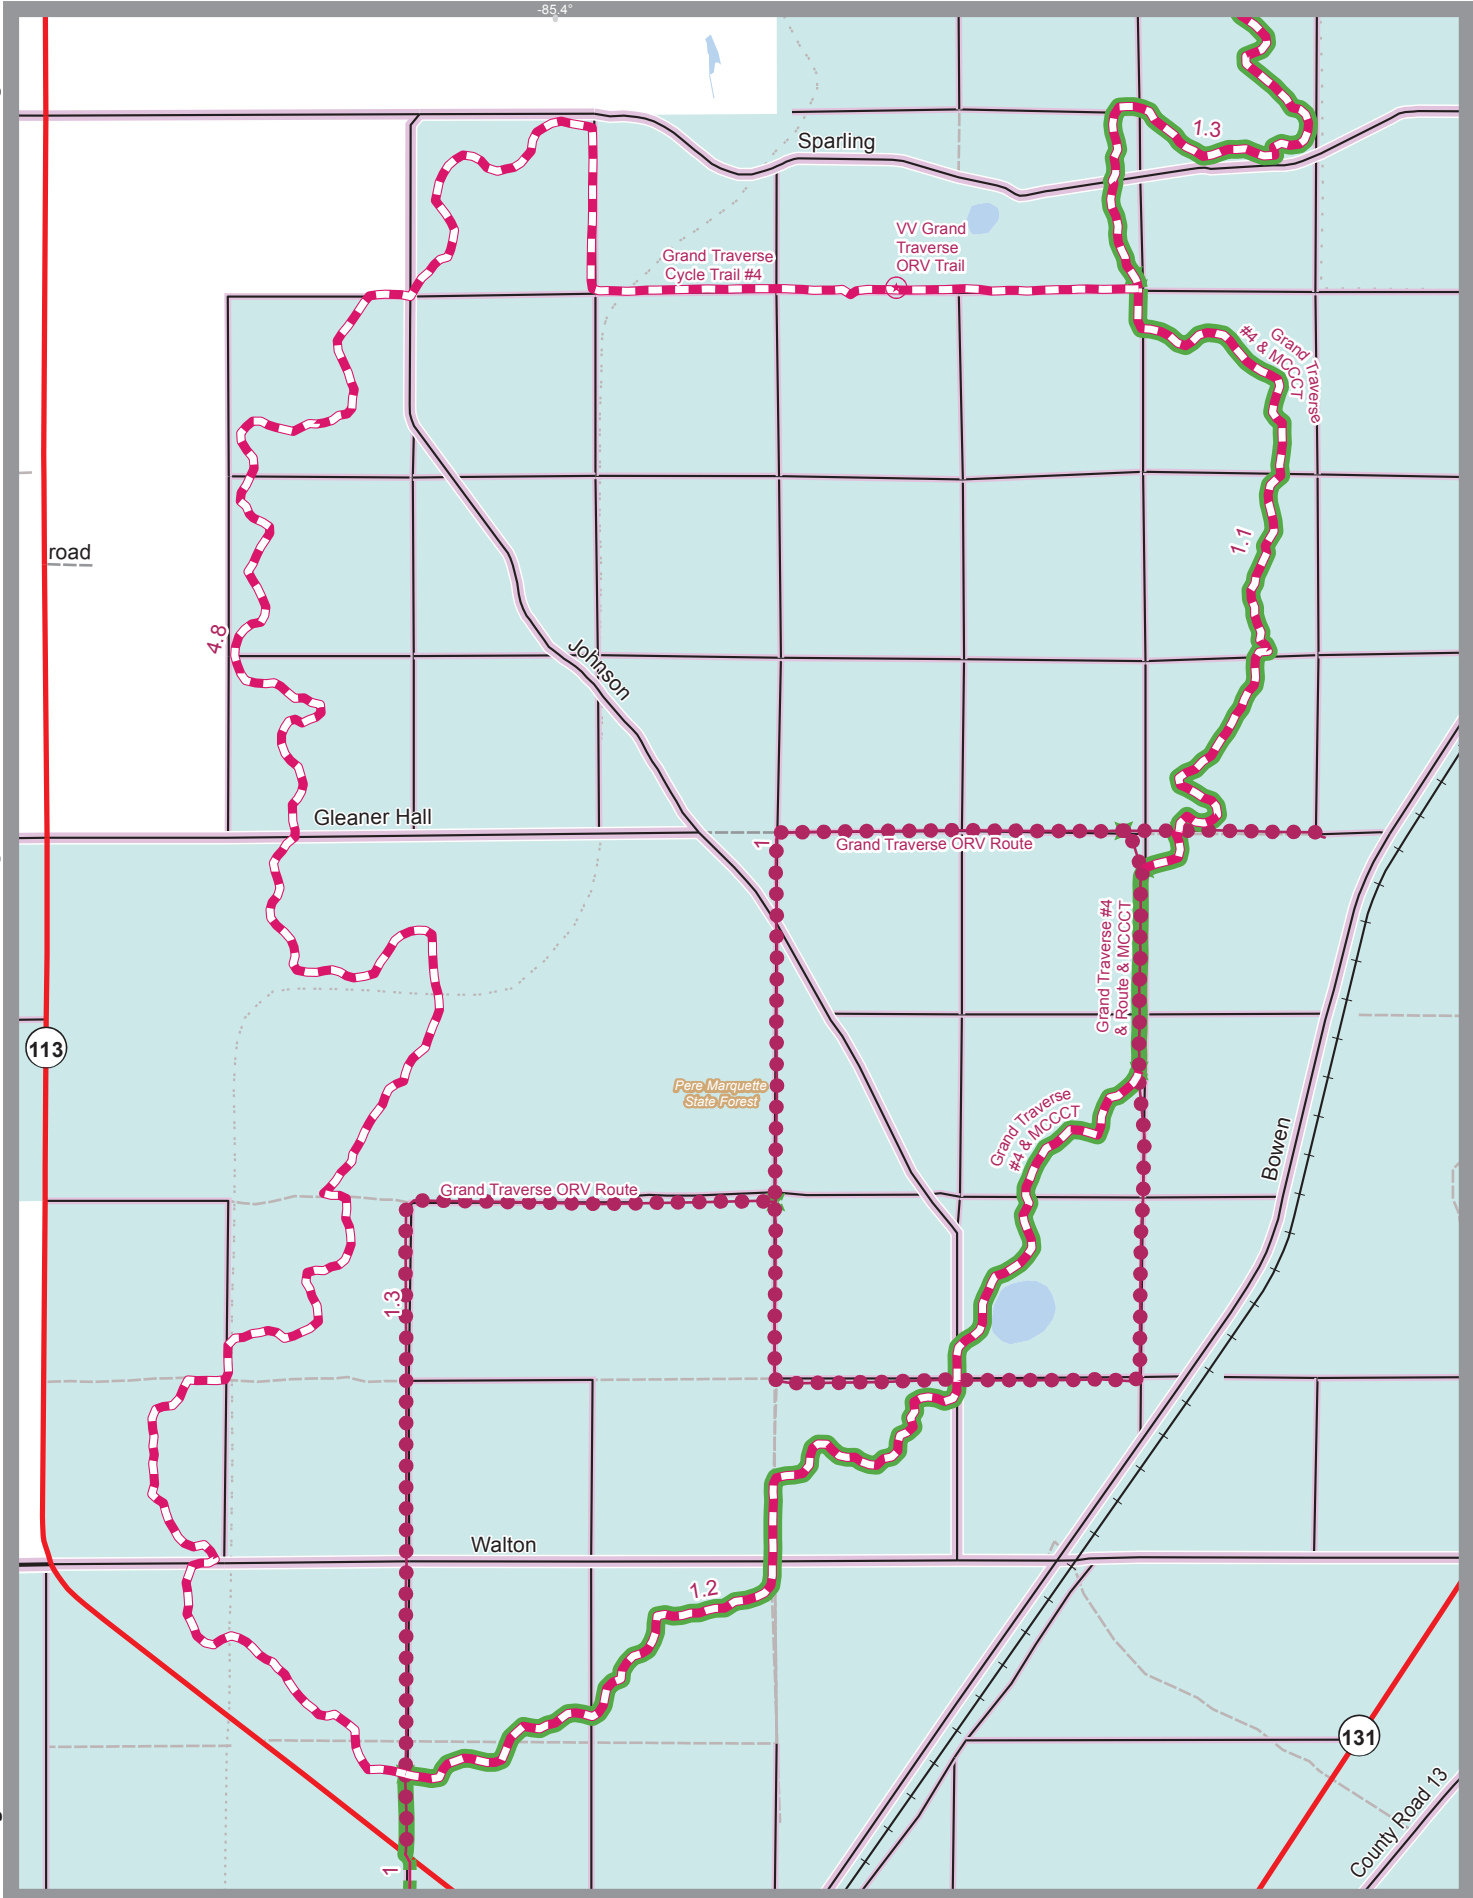

-85.4°

See Pg 103

See Pg 103

See Pg 103

See Pg 103

See Pg 103

See Pg 69

0 0.05 0.1 Miles

Grand Traverse Cycle Trail - 63.2 Mi

Grand Traverse ORV Route - 4.2 Mi