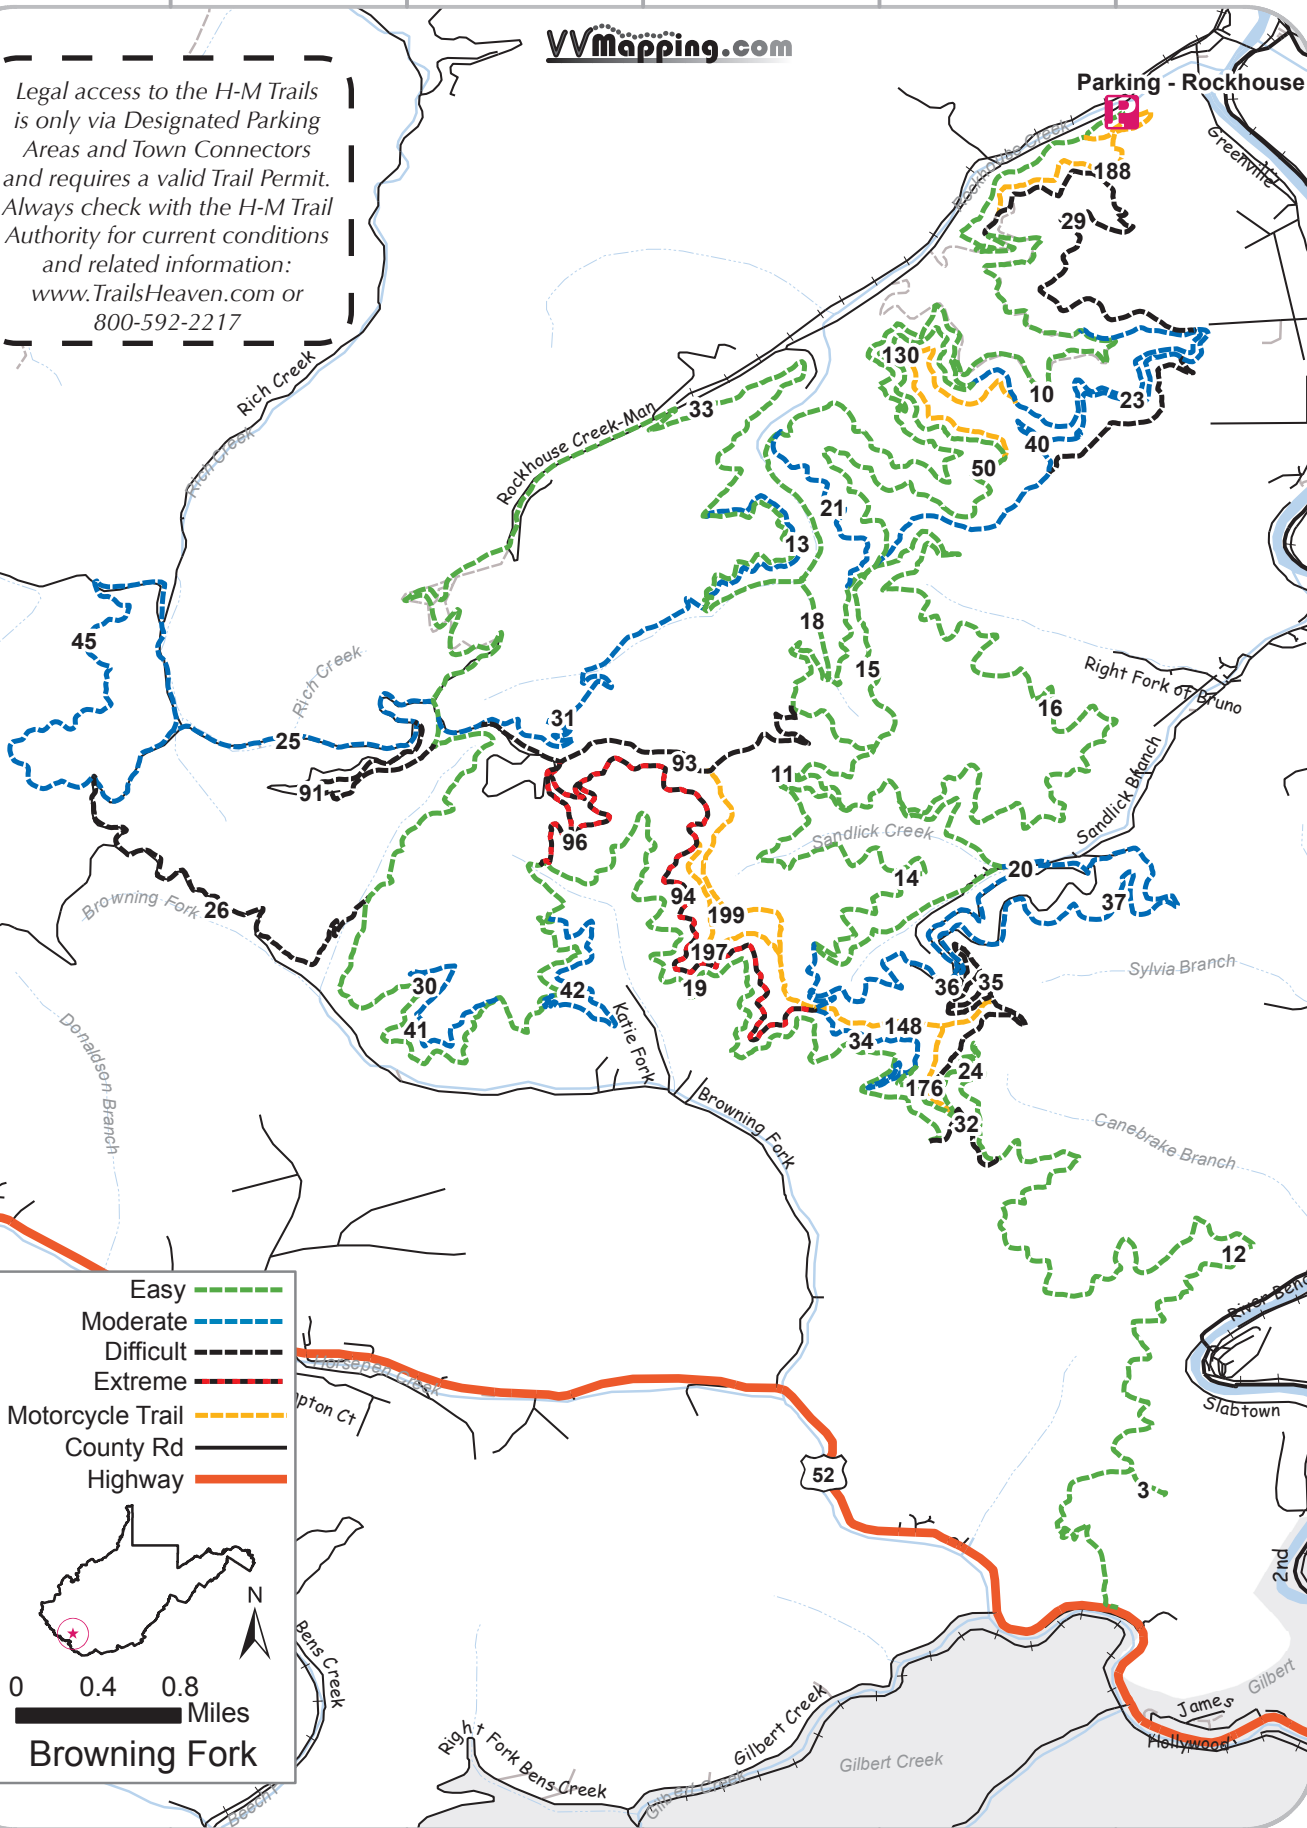

81.95° W 81.93333° W 81.91667° W 81.9° W 81.88333° W

VVMapping.com

Legal access to the H-M Trails is only via Designated Parking Areas and Town Connectors and requires a valid Trail Permit. Always check with the H-M Trail Authority for current conditions and related information: www.TrailsHeaven.com or 800-592-2217

Parking - Rockhouse

37.71667° N
37.7° N
37.68333° N
37.66667° N
37.65° N
37.63333° N
37.61667° N

37.71667° N
37.7° N
37.68333° N
37.66667° N
37.65° N
37.63333° N
37.61667° N

- Easy
- Moderate
- Difficult
- Extreme
- Motorcycle Trail
- County Rd
- Highway

0 0.4 0.8 Miles

Browning Fork

81.95° W 81.93333° W 81.91667° W 81.9° W 81.88333° W