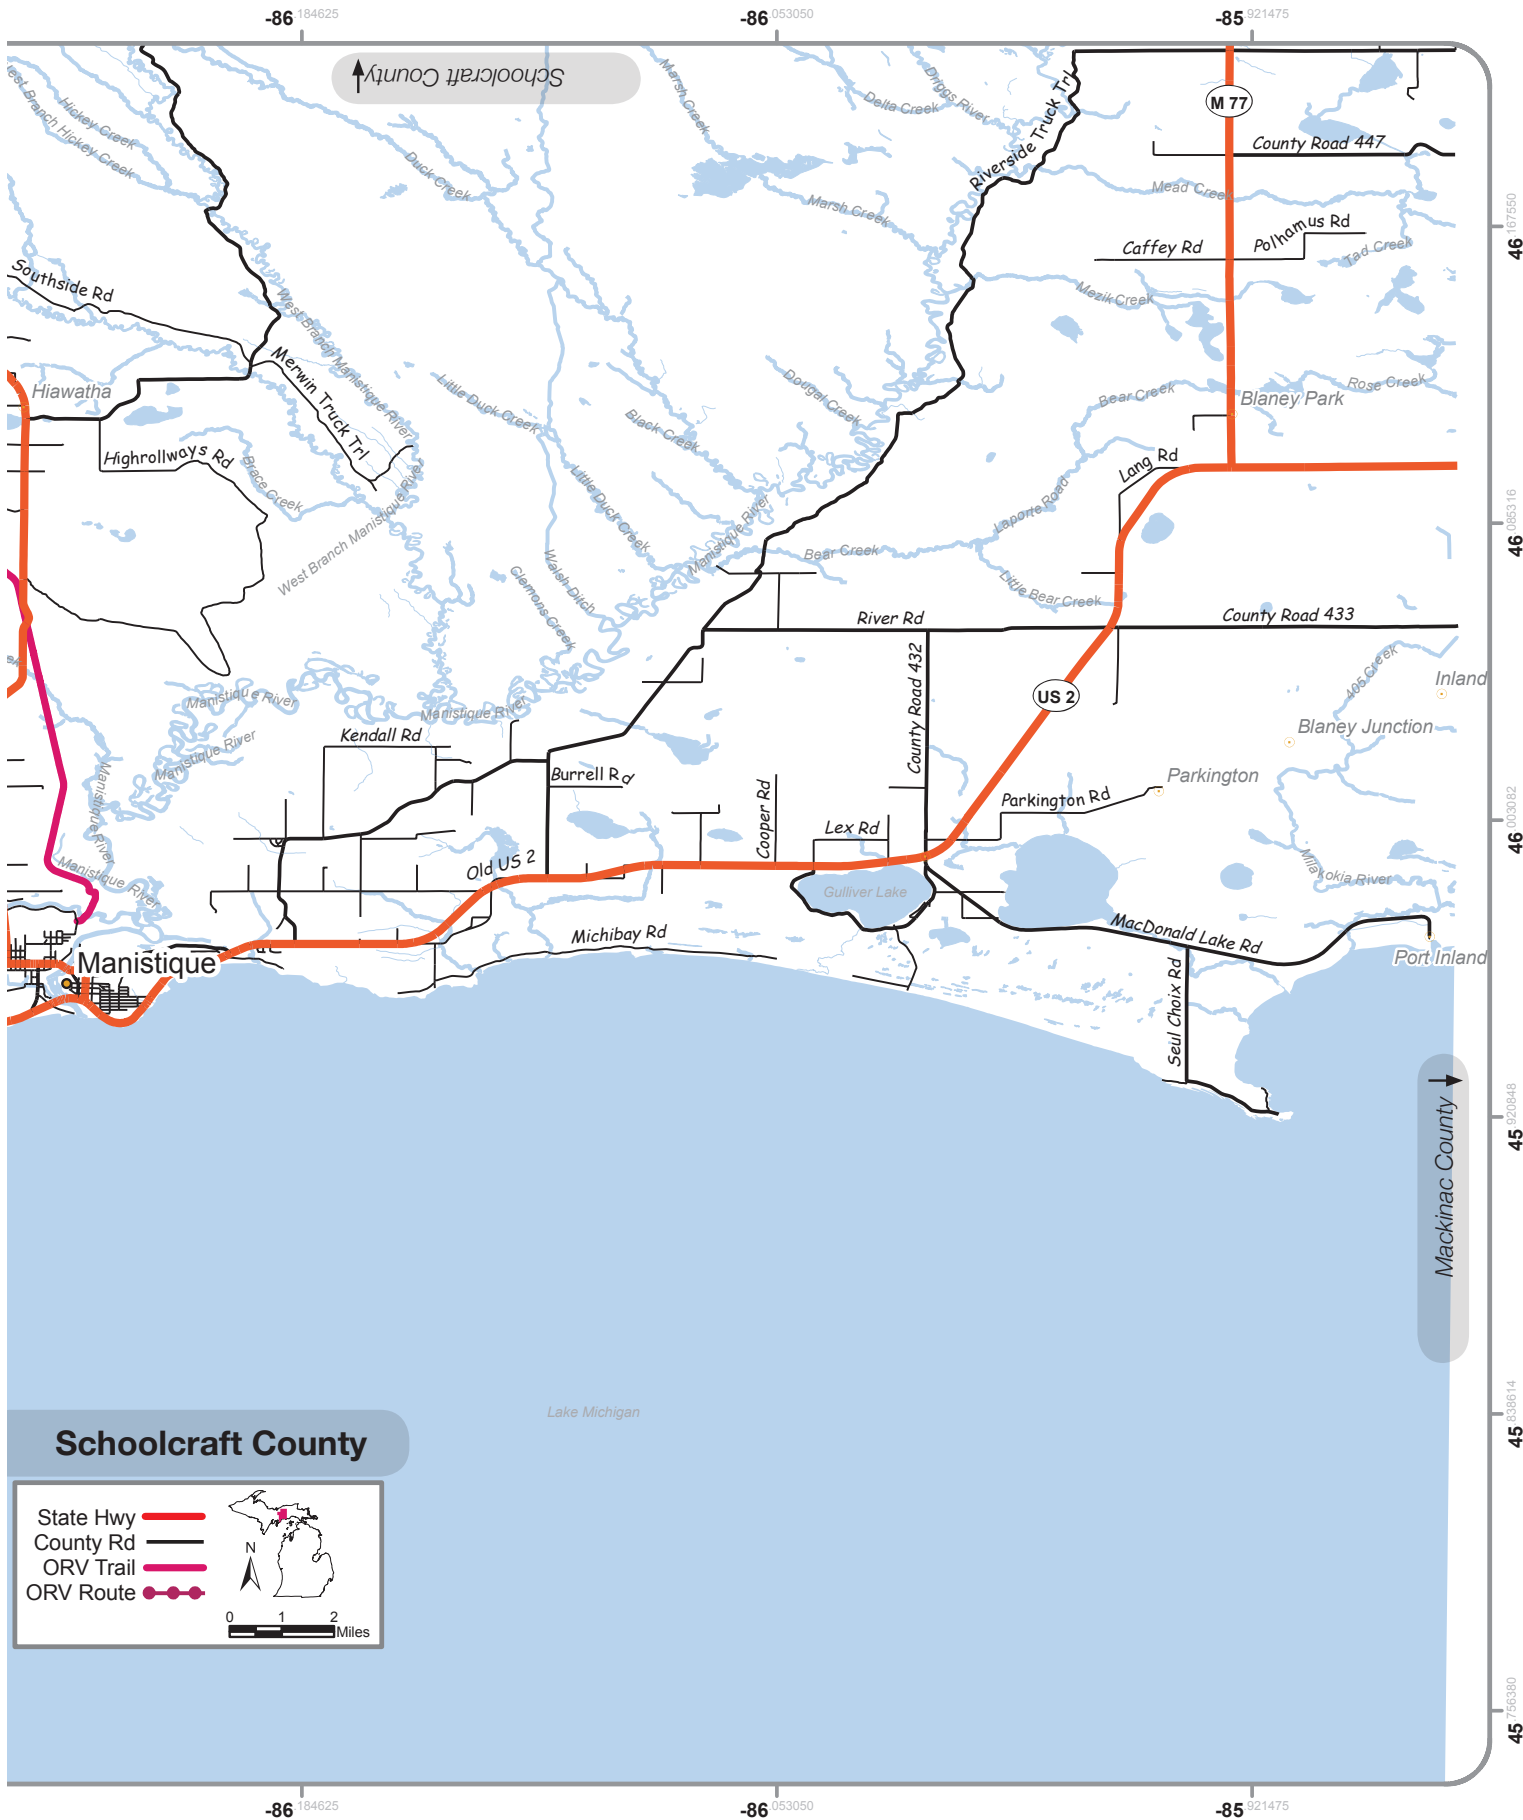

Schools

- State Hwy —
- County Rd —
- ORV Trail —
- ORV Route —

Schoolcraft County

State Hwy —
 County Rd —
 ORV Trail —
 ORV Route ●—●—●—●

N
 0 1 2 Miles

-86 184625

-86 053050

-85 321475

Live Bear Cree

Bear Cree

Dorger Cree

Black Cree

Little Duck Cree

Little Duck Cree

Glennos Cree

Manistigue River

Manistigue River

Manistigue River

Manistigue River

Manistigue River

Manistigue River

Manistigue River

Mad Cree

Rose Cree