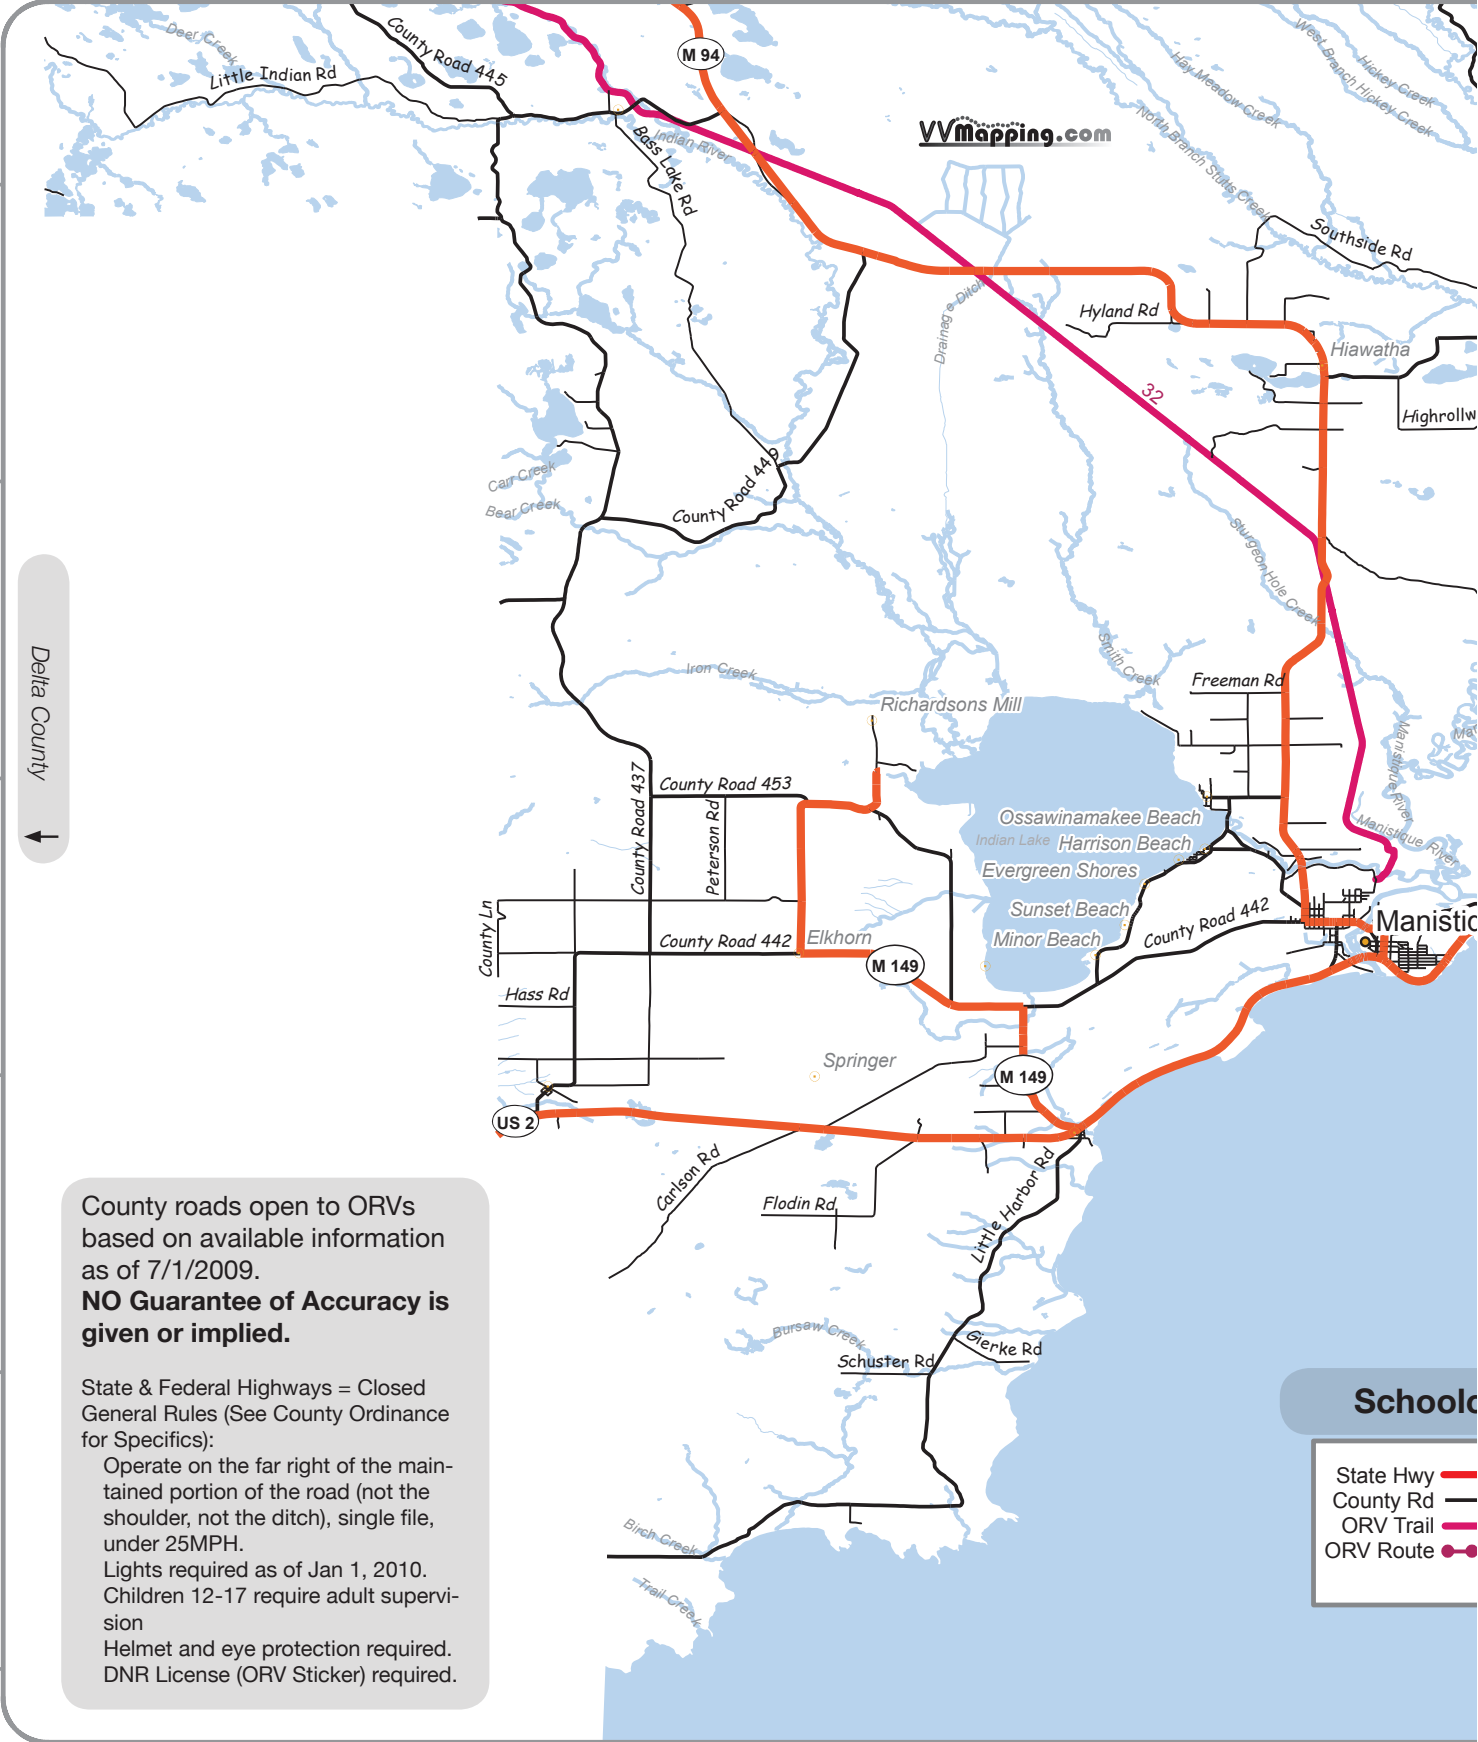

Schools

- State Hwy —
- County Rd —
- ORV Trail —
- ORV Route —

Schoolcraft County

State Hwy —
 County Rd —
 ORV Trail —
 ORV Route ●—●—●—●

N
 0 1 2 Miles

-86 184625

-86 053050

-85 321475

Live Bear Cree

Bear Cree

Dorger Cree

Black Cree

Little Duck Cree

Little Duck Cree

Glennos Cree

Manistigue River

Manistigue River

Manistigue River

Manistigue River

Manistigue River

Manistigue River

Manistigue River

Mad Cree

Rose Cree