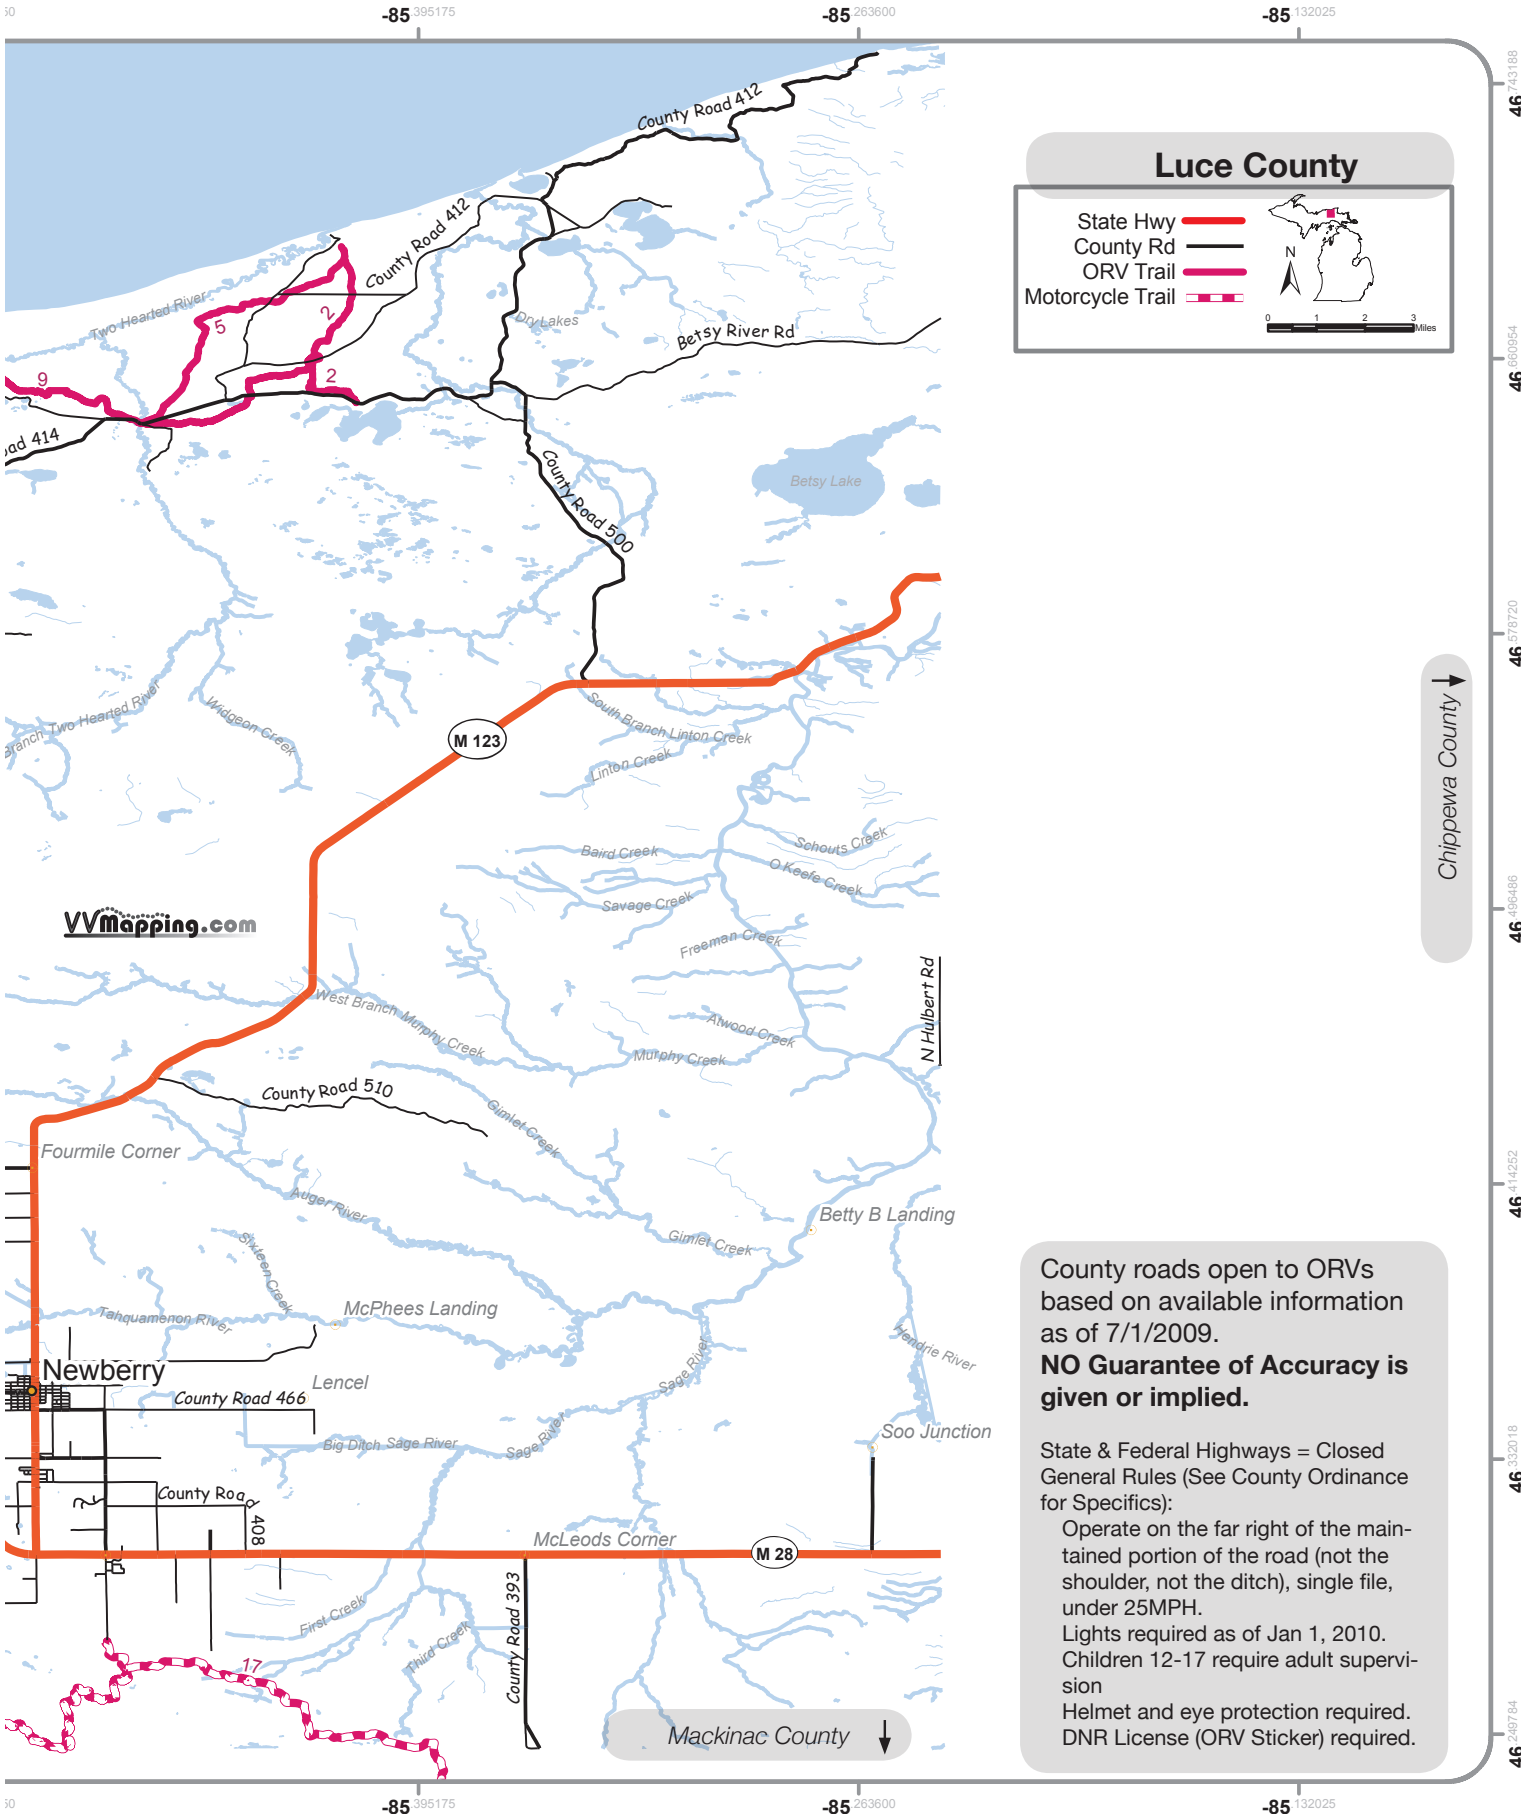

46 332018

46 249784

Alger/Schooncraft County

-85 789900

-85 858325

-85 526750

M 117

Luce County

State Hwy 
 County Rd 
 ORV Trail 
 Motorcycle Trail 

VVmapping.com

Chippewa County ↓

County roads open to ORVs based on available information as of 7/1/2009.
NO Guarantee of Accuracy is given or implied.

State & Federal Highways = Closed General Rules (See County Ordinance for Specifics):
 Operate on the far right of the maintained portion of the road (not the shoulder, not the ditch), single file, under 25MPH.
 Lights required as of Jan 1, 2010.
 Children 12-17 require adult supervision
 Helmet and eye protection required.
 DNR License (ORV Sticker) required.

Mackinac County ↓