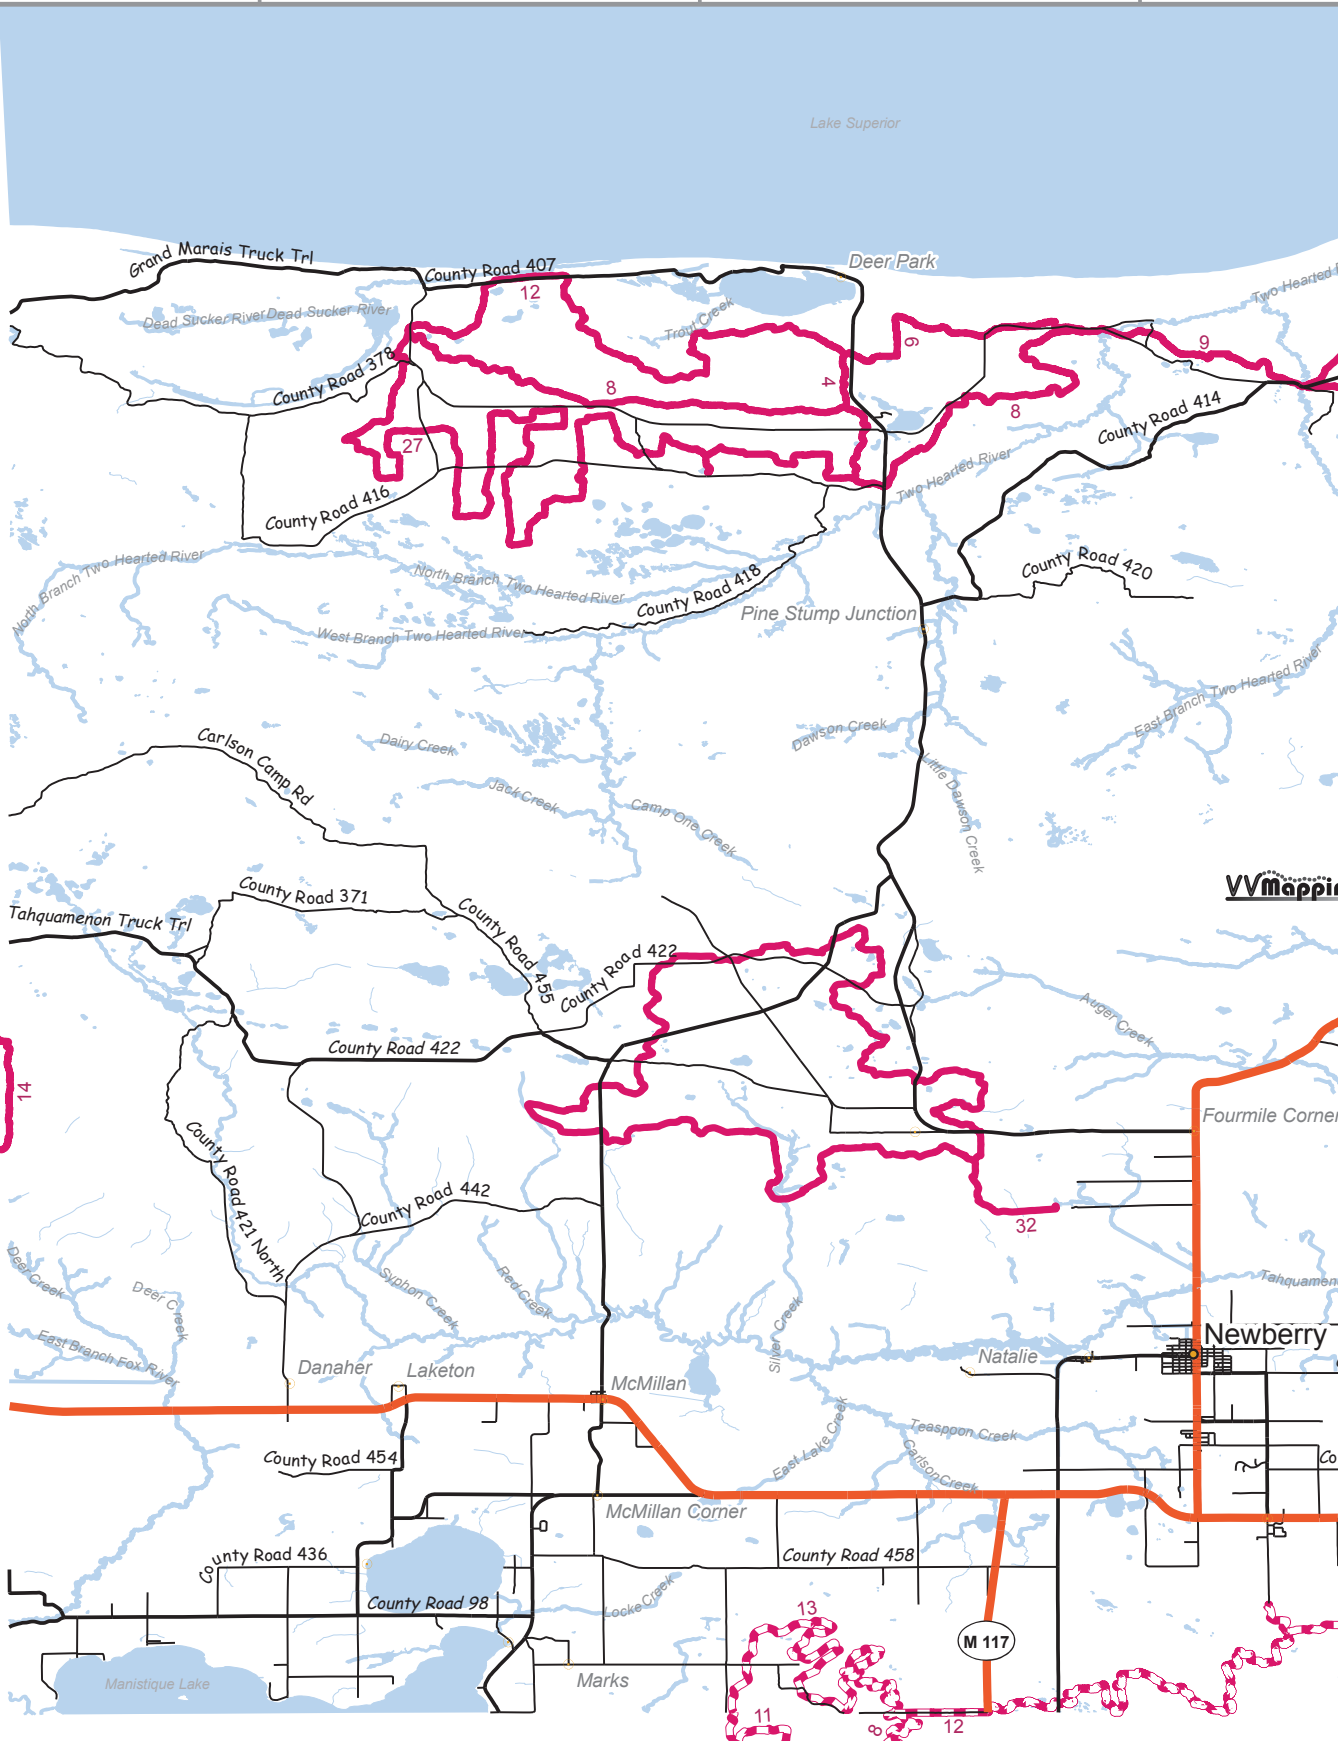

-85 789900

-85 858325

-85 526750

46 743188

46 860954

46 776720

46 496186

46 414252

46 332018

46 249784

Alger/Schooncraft County

-85 789900

-85 858325

-85 526750

M 117