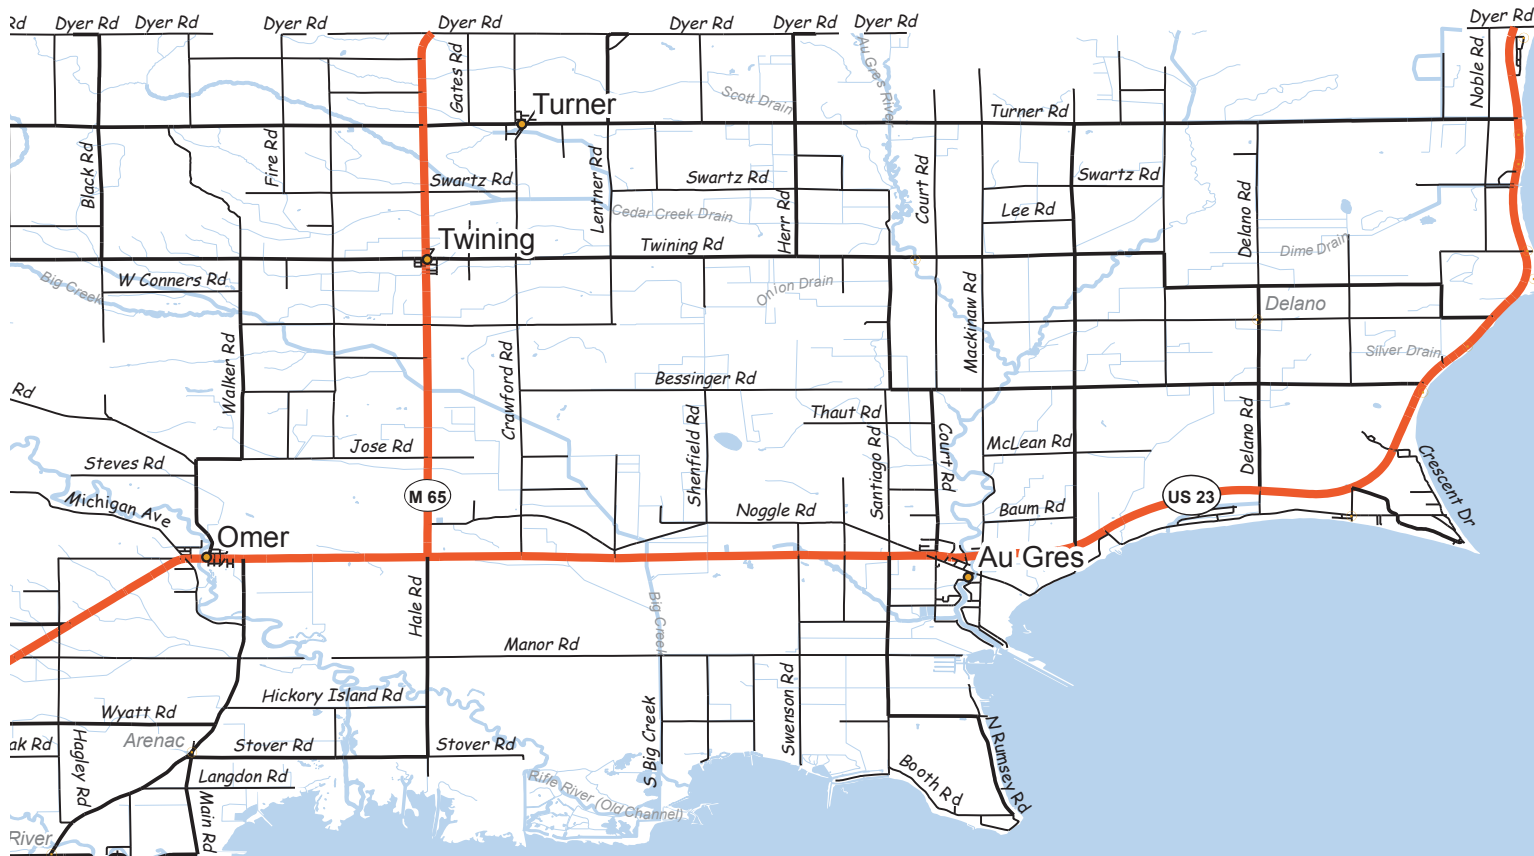

44 893934

Gladwin County

44 111700

44 029466

43 947232

43 864988

County roads open to ORVs based on available information as of 7/1/2009.
NO Guarantee of Accuracy is given or implied.

State & Federal Highways = Closed
 General Rules (See County Ordinance for Specifics):
 Operate on the far right of the maintained portion of the road (not the shoulder, not the ditch), single file, under 25MPH.
 Lights required as of Jan 1, 2010.
 Children 12-17 require adult supervision
 Helmet and eye protection required.
 DNR License (ORV Sticker) required.

Arenac County

State Hwy

County Rd

ORV Trail

ORV Route

0 1 2 Miles