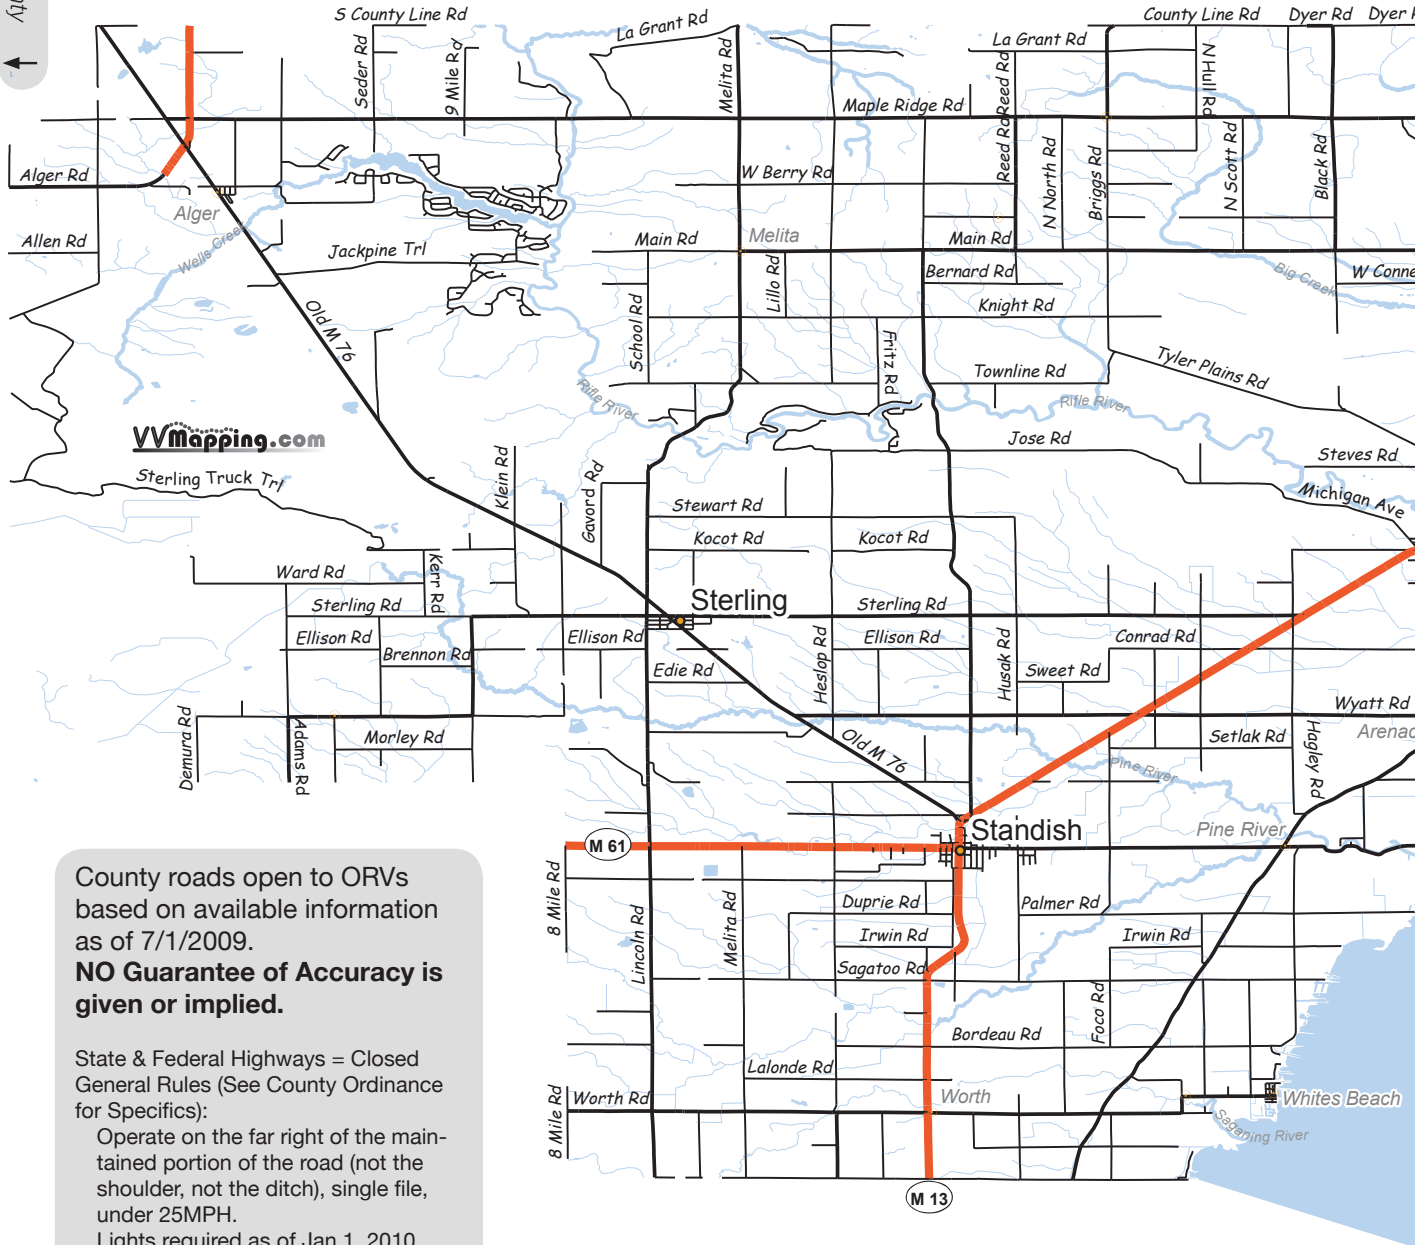

44 893934

Gladwin County

44 111700

44 029466

43 947232

43 864988

County roads open to ORVs based on available information as of 7/1/2009.
NO Guarantee of Accuracy is given or implied.

State & Federal Highways = Closed
 General Rules (See County Ordinance for Specifics):
 Operate on the far right of the maintained portion of the road (not the shoulder, not the ditch), single file, under 25MPH.
 Lights required as of Jan 1, 2010.
 Children 12-17 require adult supervision
 Helmet and eye protection required.
 DNR License (ORV Sticker) required.

Arenac County

State Hwy

County Rd

ORV Trail

ORV Route

0 1 2 Miles