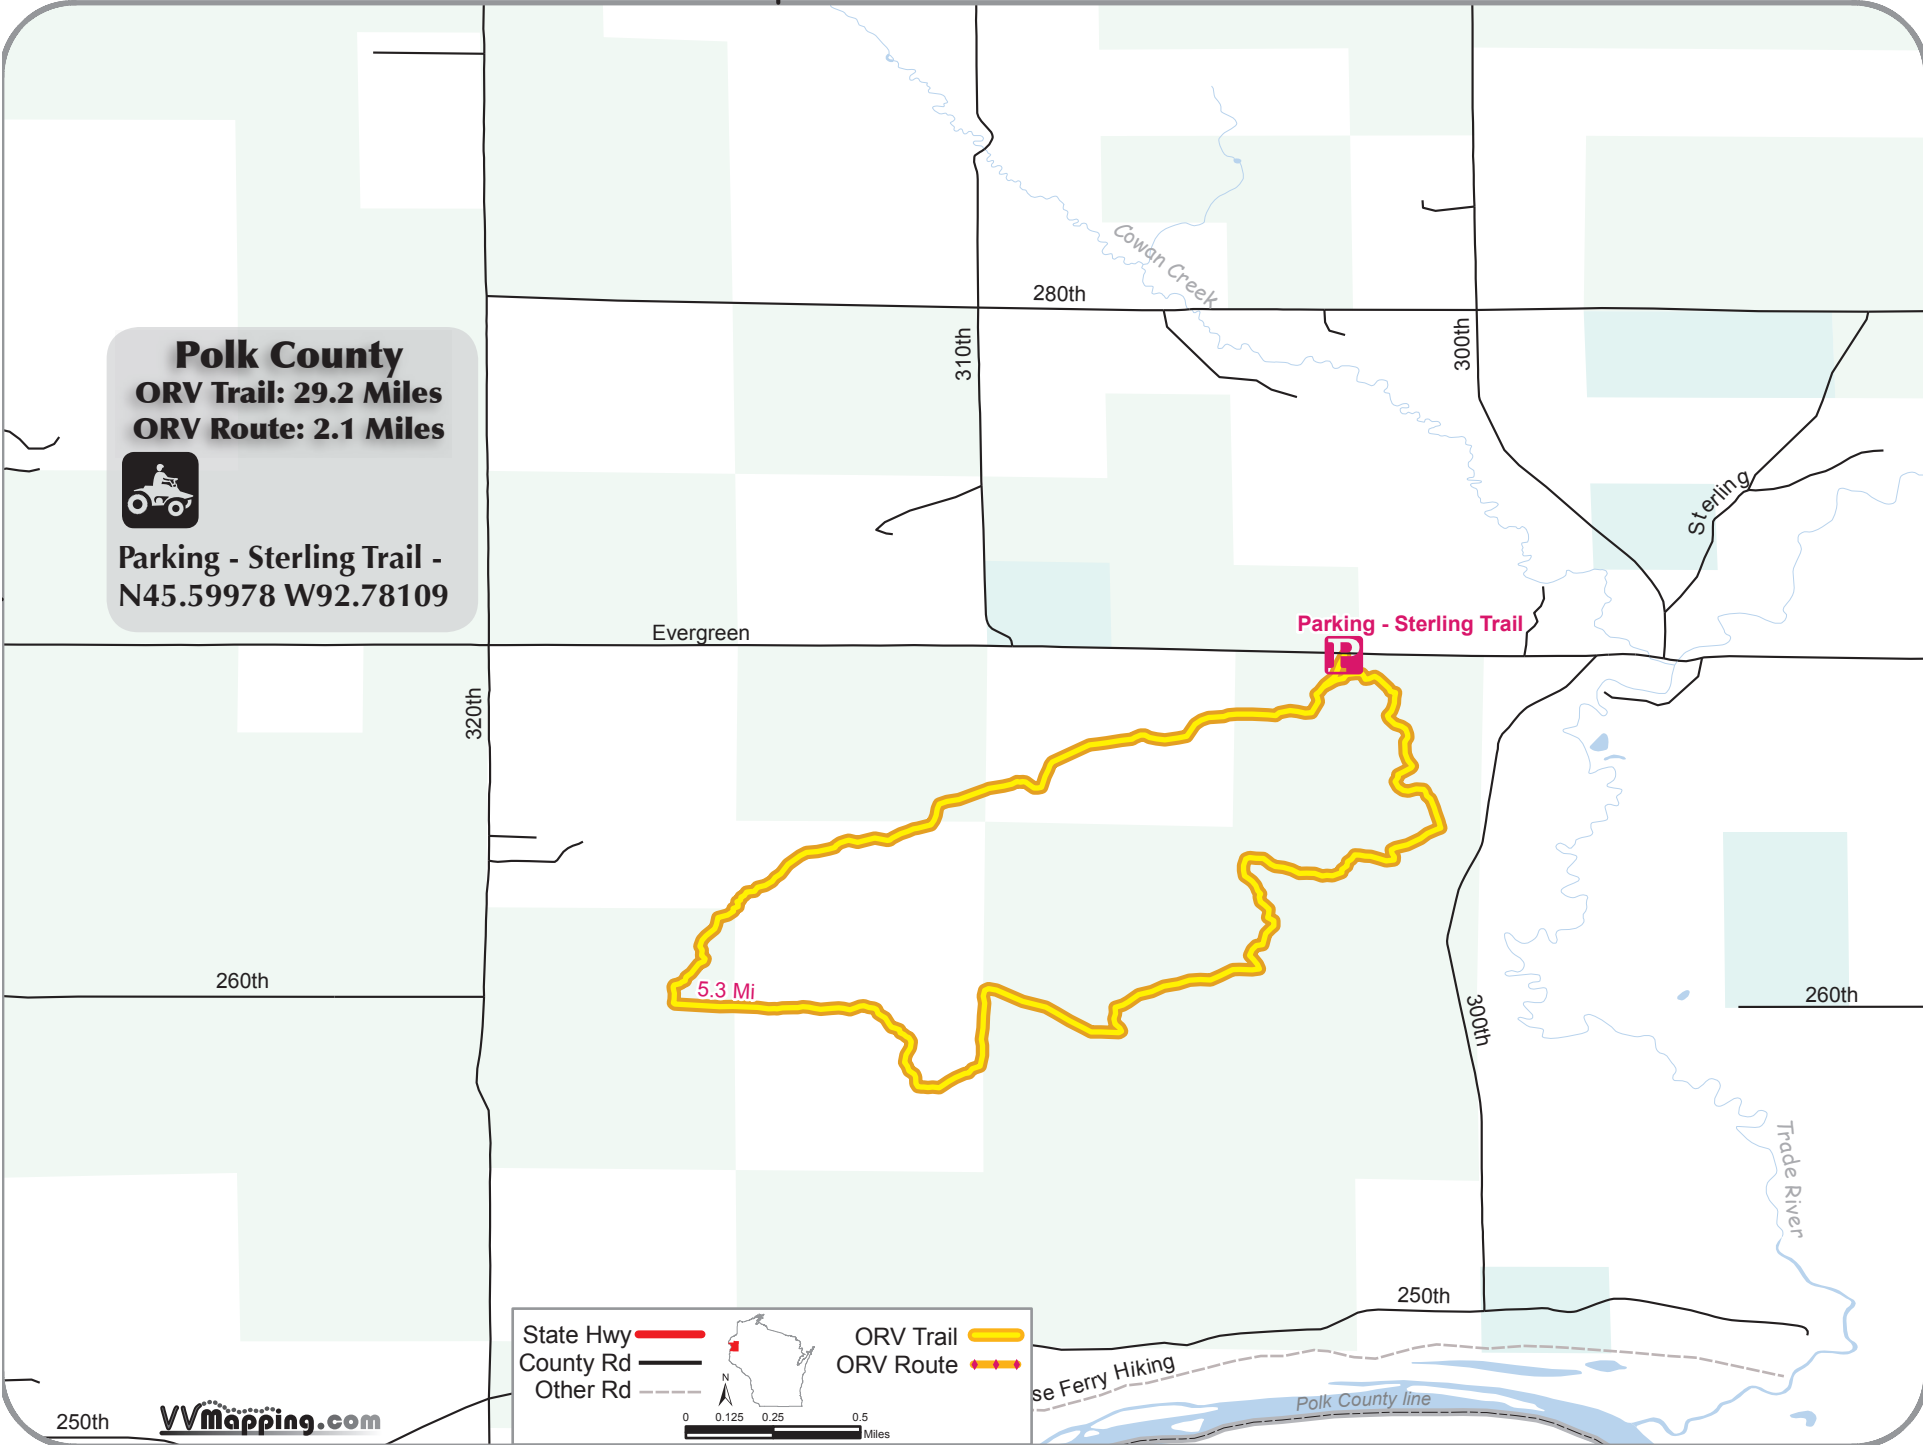

-92.804560

Polk County
ORV Trail: 29.2 Miles
ORV Route: 2.1 Miles

Parking - Sterling Trail -
N45.59978 W92.78109

Evergreen

Parking - Sterling Trail

5.3 Mi

State Hwy		 	ORV Trail	
County Rd			ORV Route	
Other Rd				

250th

VVmapping.com

-92.804560