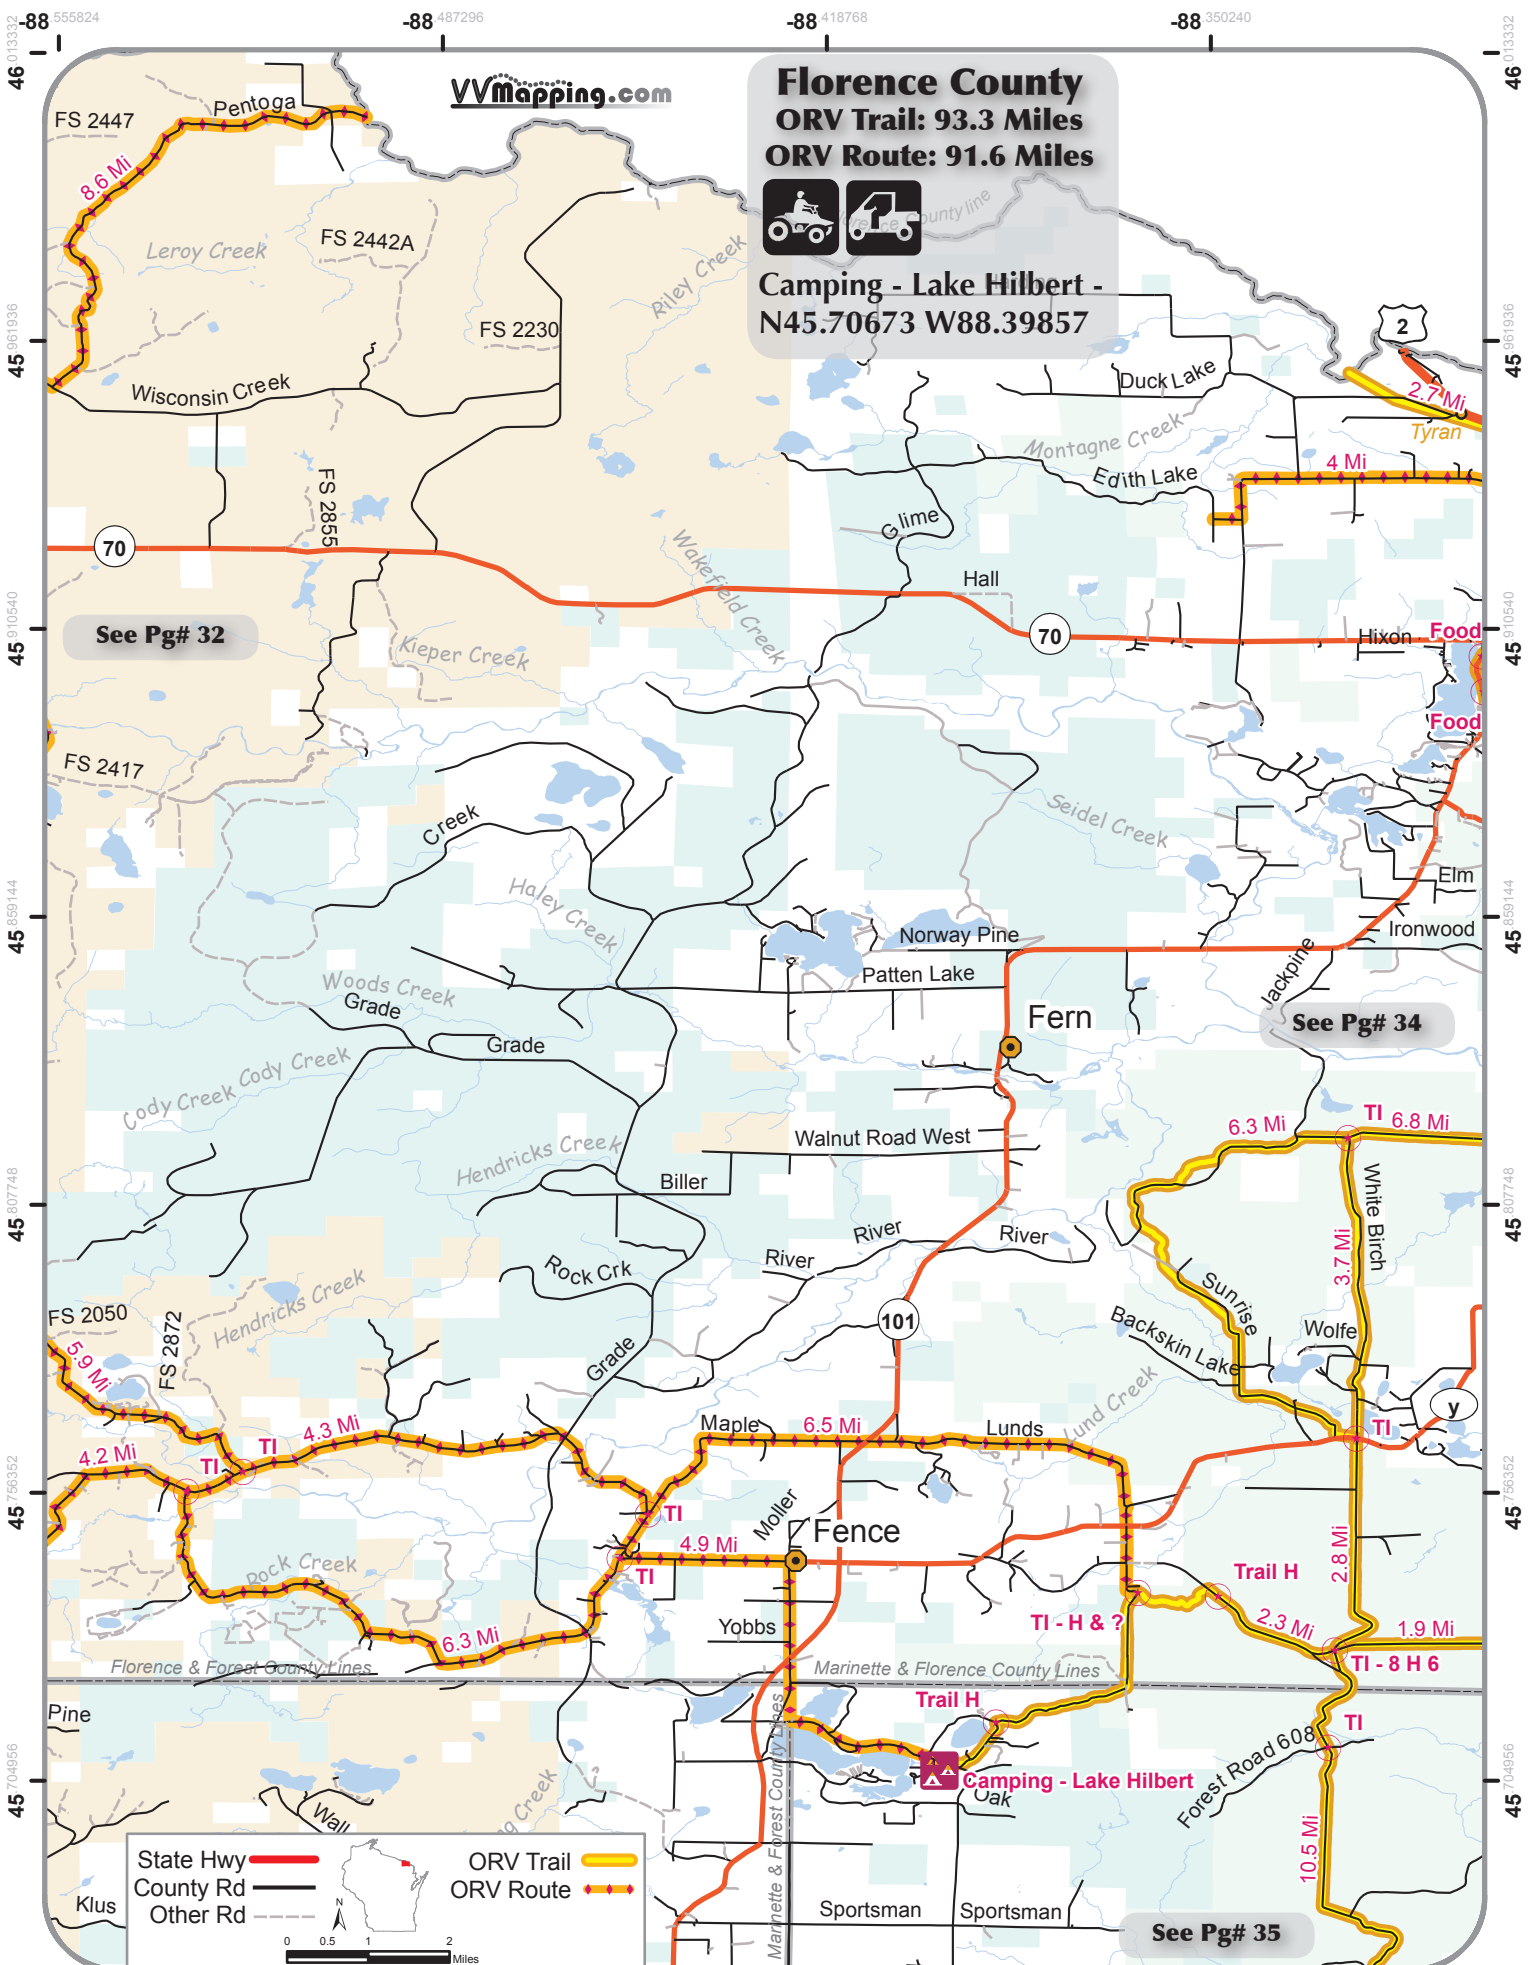

# Florence County

ORV Trail: 93.3 Miles

ORV Route: 91.6 Miles

Camping - Lake Hilbert -  
N45.70673 W88.39857

See Pg# 32

See Pg# 34

See Pg# 35

|           |  |           |  |
|-----------|--|-----------|--|
| State Hwy |  | ORV Trail |  |
| County Rd |  | ORV Route |  |
| Other Rd  |  |           |  |

0 0.5 1 2 Miles