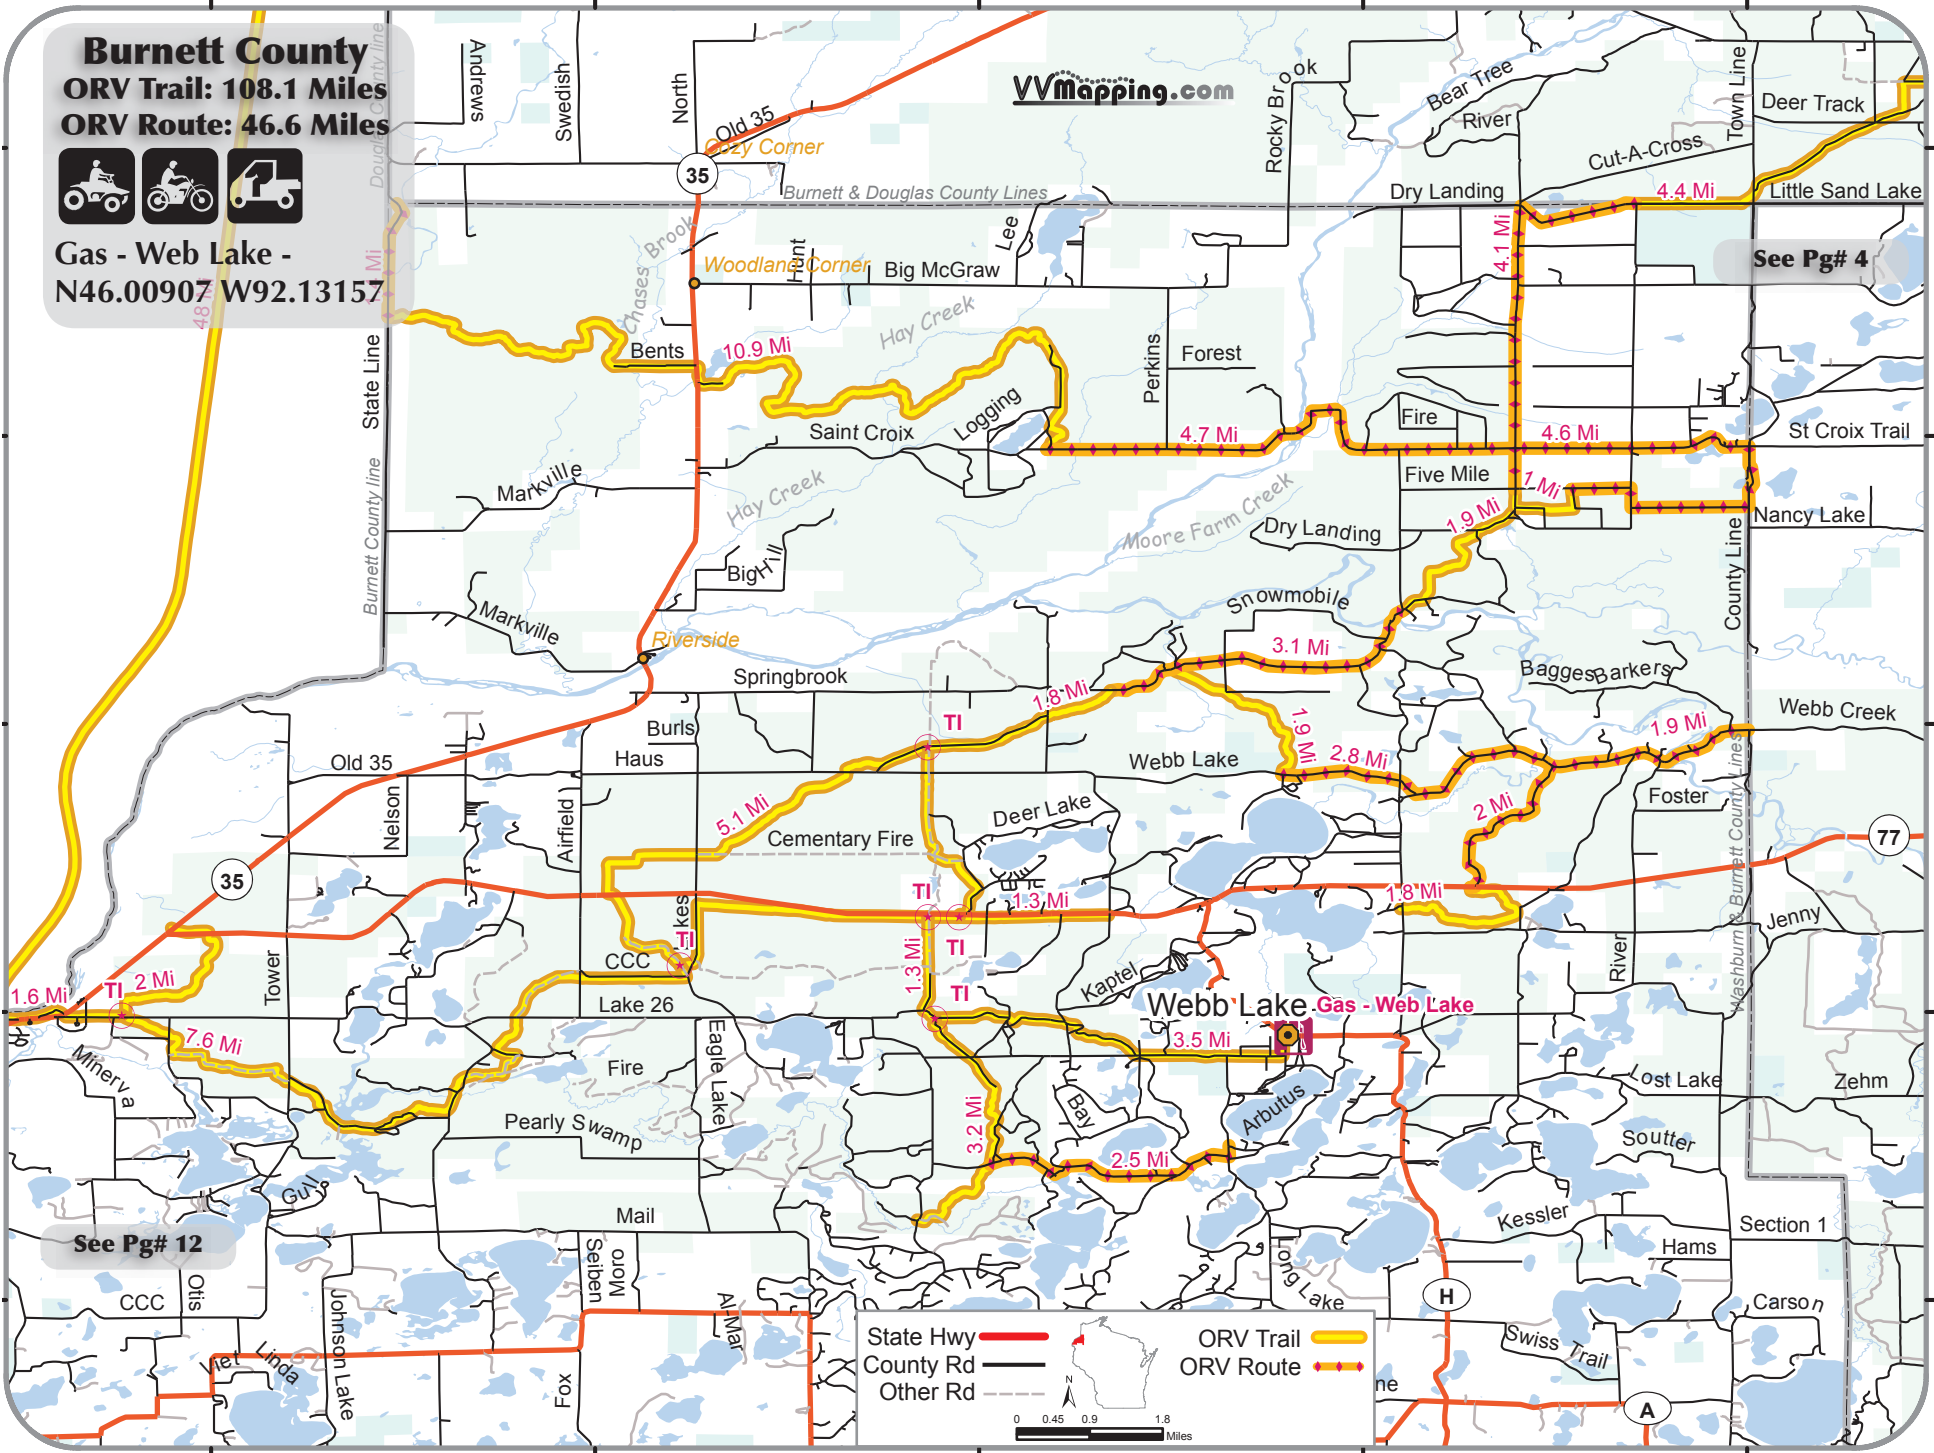

-92 324864

-92 256336

-92 187808

-92 119280

-92 050752

Burnett County
ORV Trail: 108.1 Miles
ORV Route: 46.6 Miles

Gas - Web Lake -
N46.00907 W92.13157

VVmapping.com

See Pg# 4

See Pg# 12

State Hwy County Rd Other Rd

ORV Trail ORV Route

0 0.45 0.9 1.8 Miles

-92 324864

-92 256336

-92 187808

-92 119280

-92 050752

46 167520

46 116124

46 054728

46 013332

46 061936