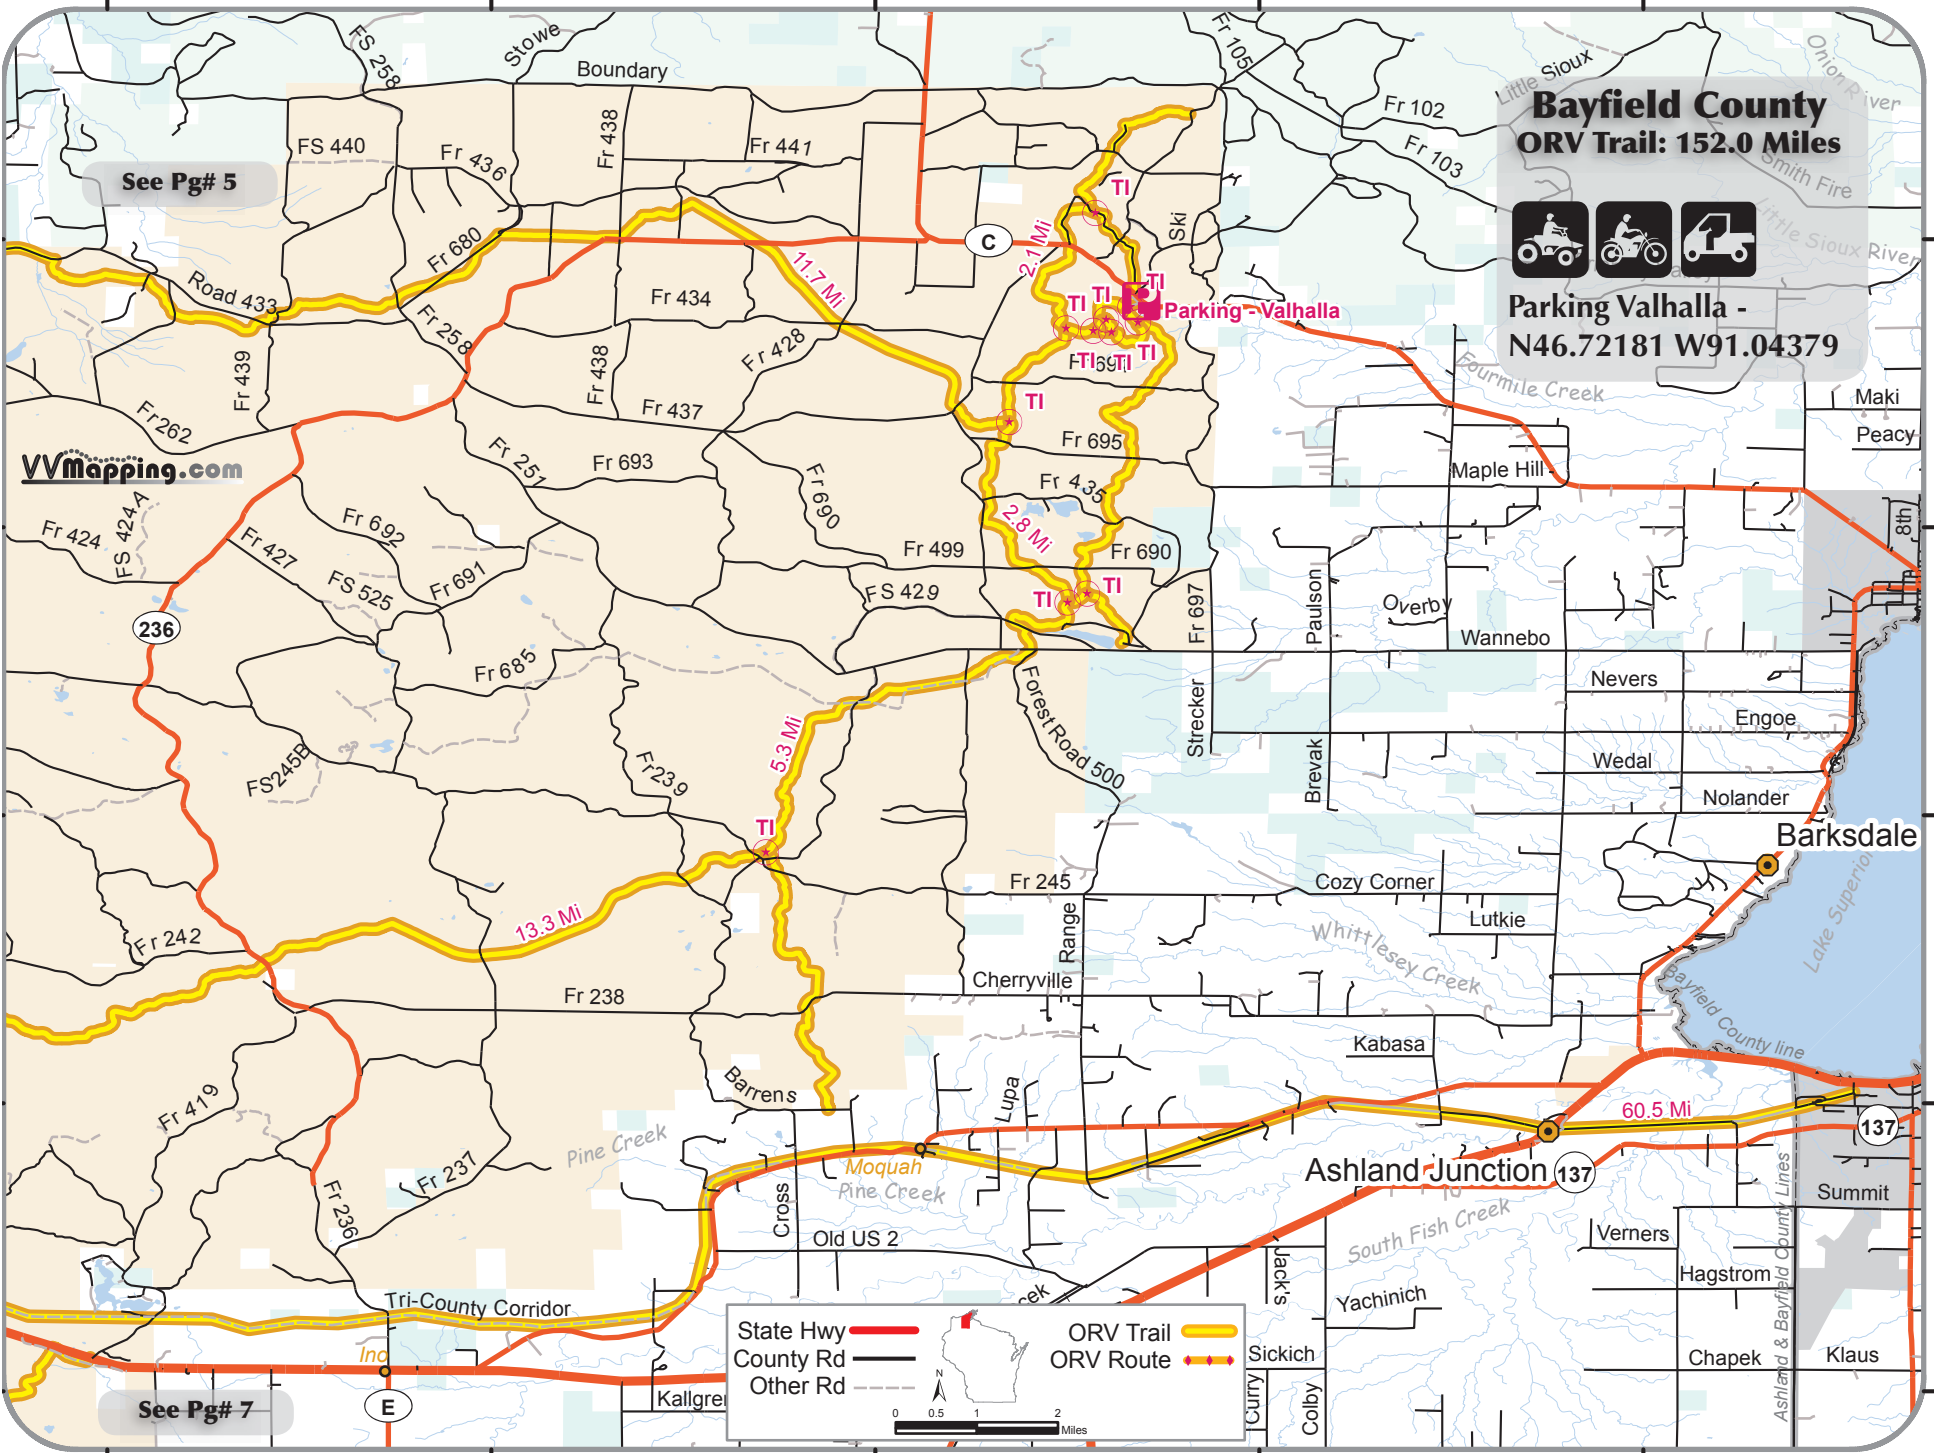

-91.228416 -91.159888 -91.091360 -91.022832 -90.954304

-91.228416 -91.159888 -91.091360 -91.022832 -90.954304

46 732876 46 681480 46 630084 46 578688 46 527292

Bayfield County ORV Trail: 152.0 Miles

**Parking Valhalla -
N46.72181 W91.04379**

See Pg# 5

See Pg# 7

VVmapping.com

State Hwy		ORV Trail	
County Rd		ORV Route	
Other Rd		Sickich	

0 0.5 1 2 Miles