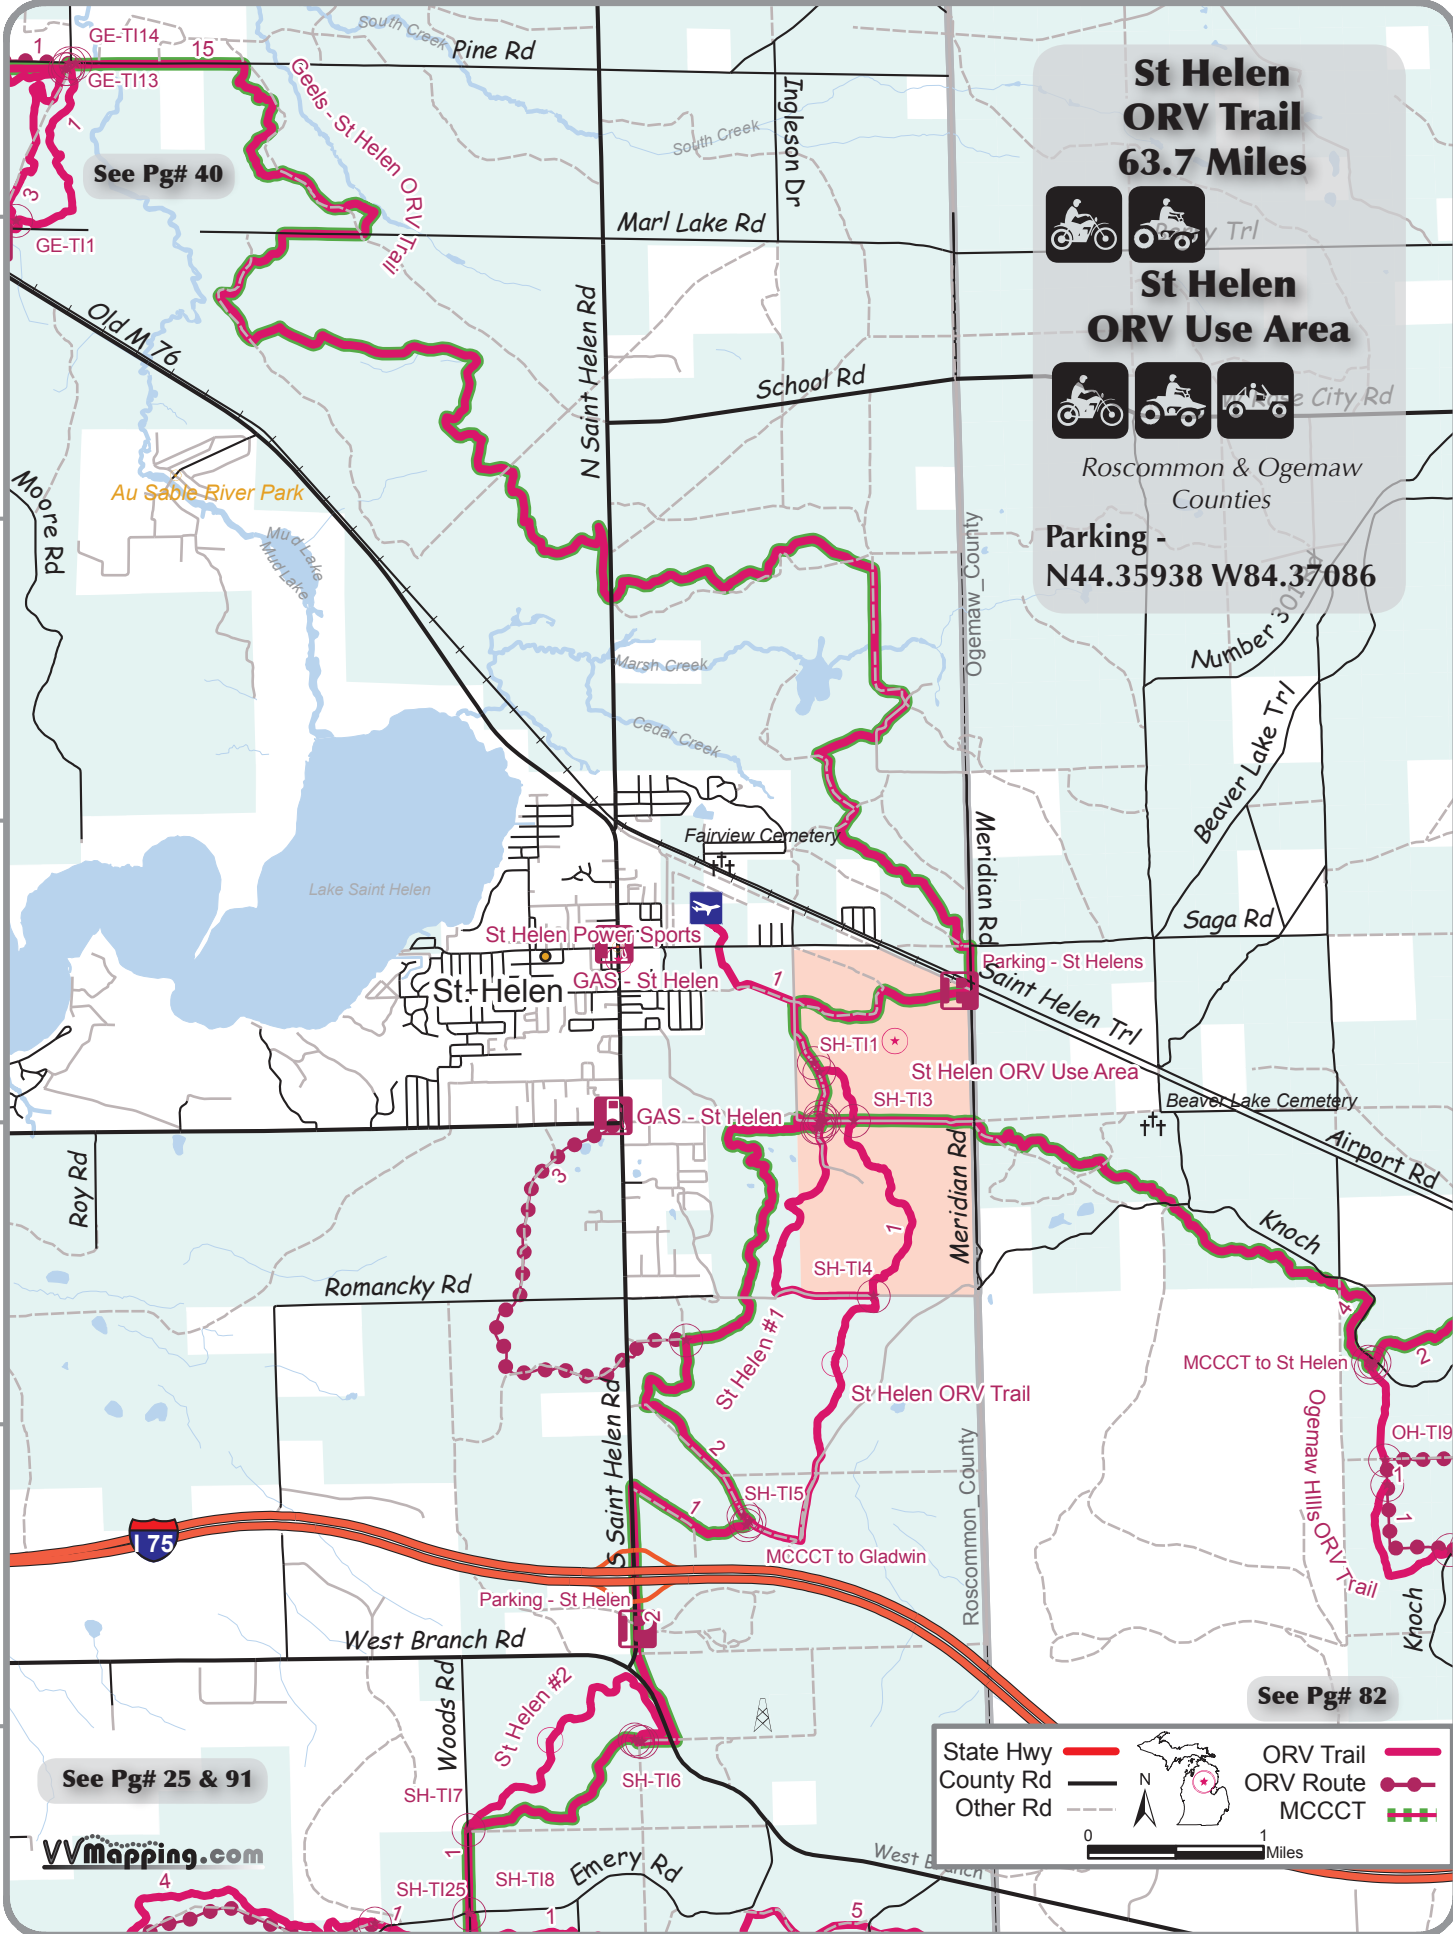

84.475° W

84.45° W

84.425° W

84.4° W

84.375° W

84.35° W

84.325° W

44.425° N

44.4° N

44.375° N

44.35° N

44.325° N

44.3° N

44.425° N

44.4° N

44.375° N

44.35° N

44.325° N

44.3° N

St Helen ORV Trail
63.7 Miles

St Helen ORV Use Area

Roscommon & Ogemaw Counties

Parking -
N44.35938 W84.37086

See Pg# 40

See Pg# 82

State Hwy  ORV Trail 
 County Rd  ORV Route 
 Other Rd  MCCCT 

VVmapping.com