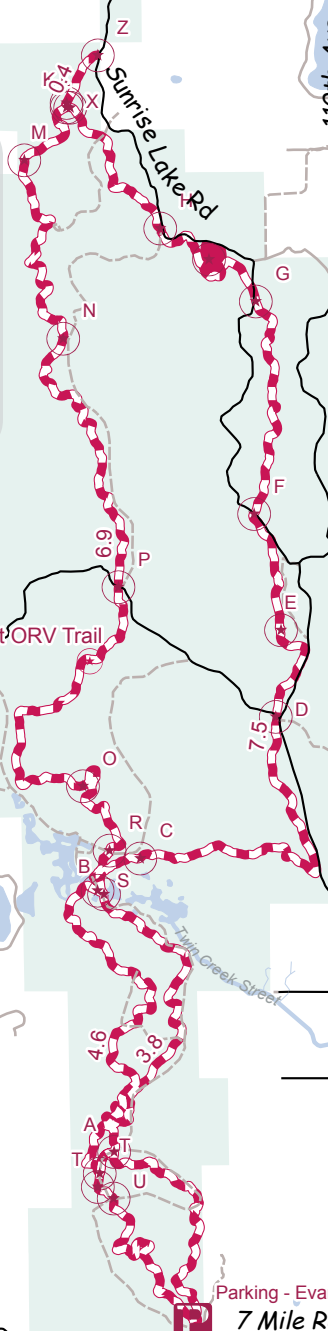

85.4° W 85.375° W 85.35° W 85.325° W 85.3° W 85.275° W 85.25° W

44.025° N

44.025° N

44° N

44° N

43.975° N

43.975° N

43.95° N

43.95° N

43.925° N

43.925° N

43.9° N

43.9° N

Evert ORV Trail 23.8 Miles

Osceola County

Parking -
N43.91619 W85.32563

VVmapping.com

State Hwy
County Rd
Other Rd

Cycle Trail

0 1 Miles