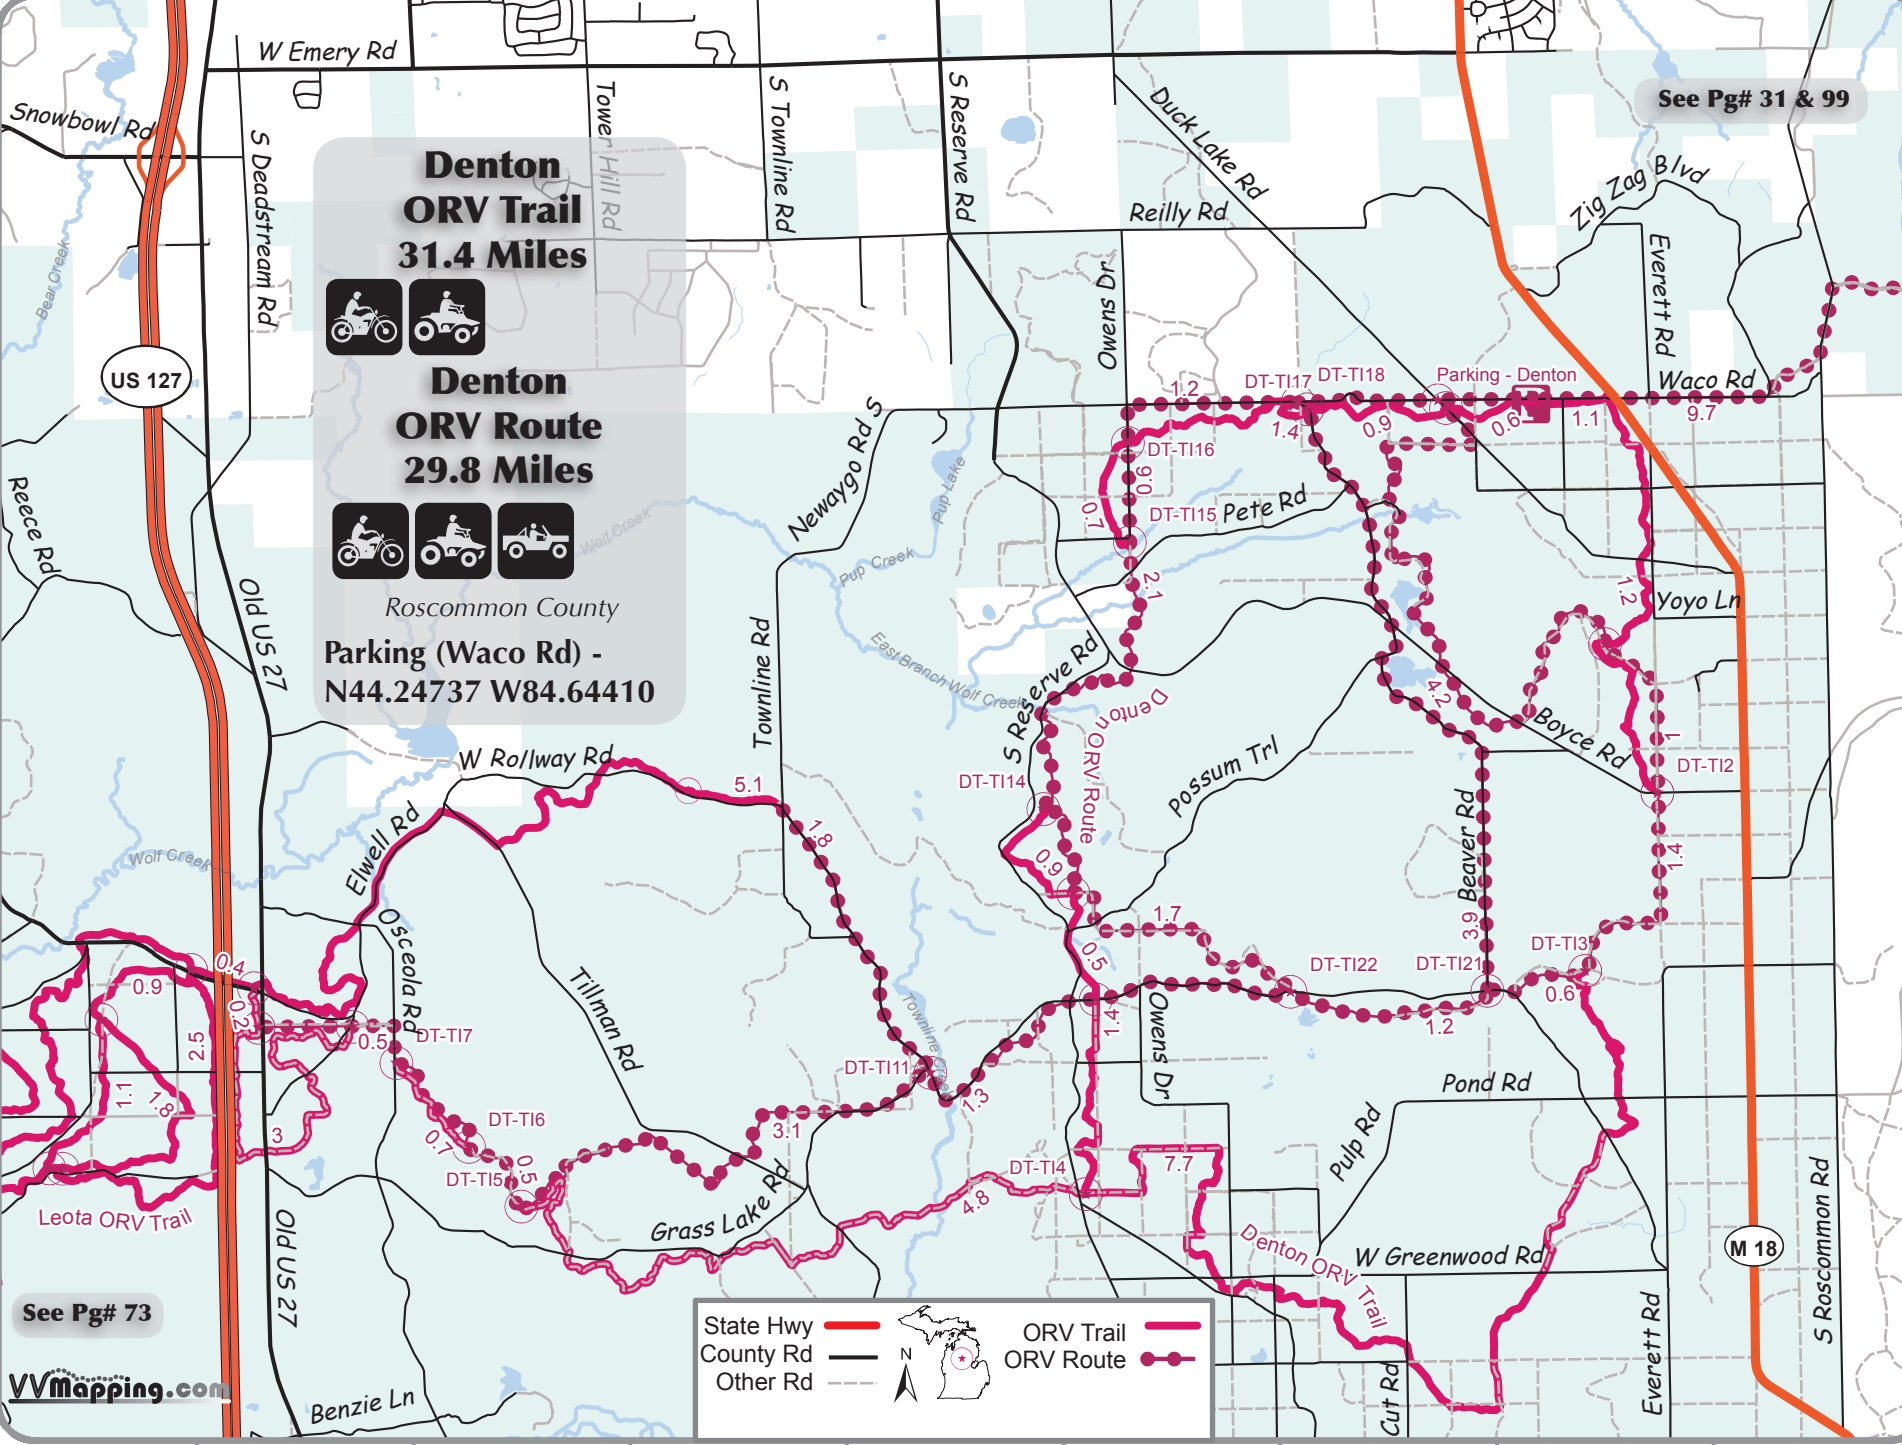

See Pg# 31 & 99

### Denton ORV Trail 31.4 Miles

### Denton ORV Route 29.8 Miles

Roscommon County  
Parking (Waco Rd) -  
N44.24737 W84.64410

See Pg# 73

VVmapping.com

State Hwy		 ORV Trail ORV Route
County Rd		
Other Rd		