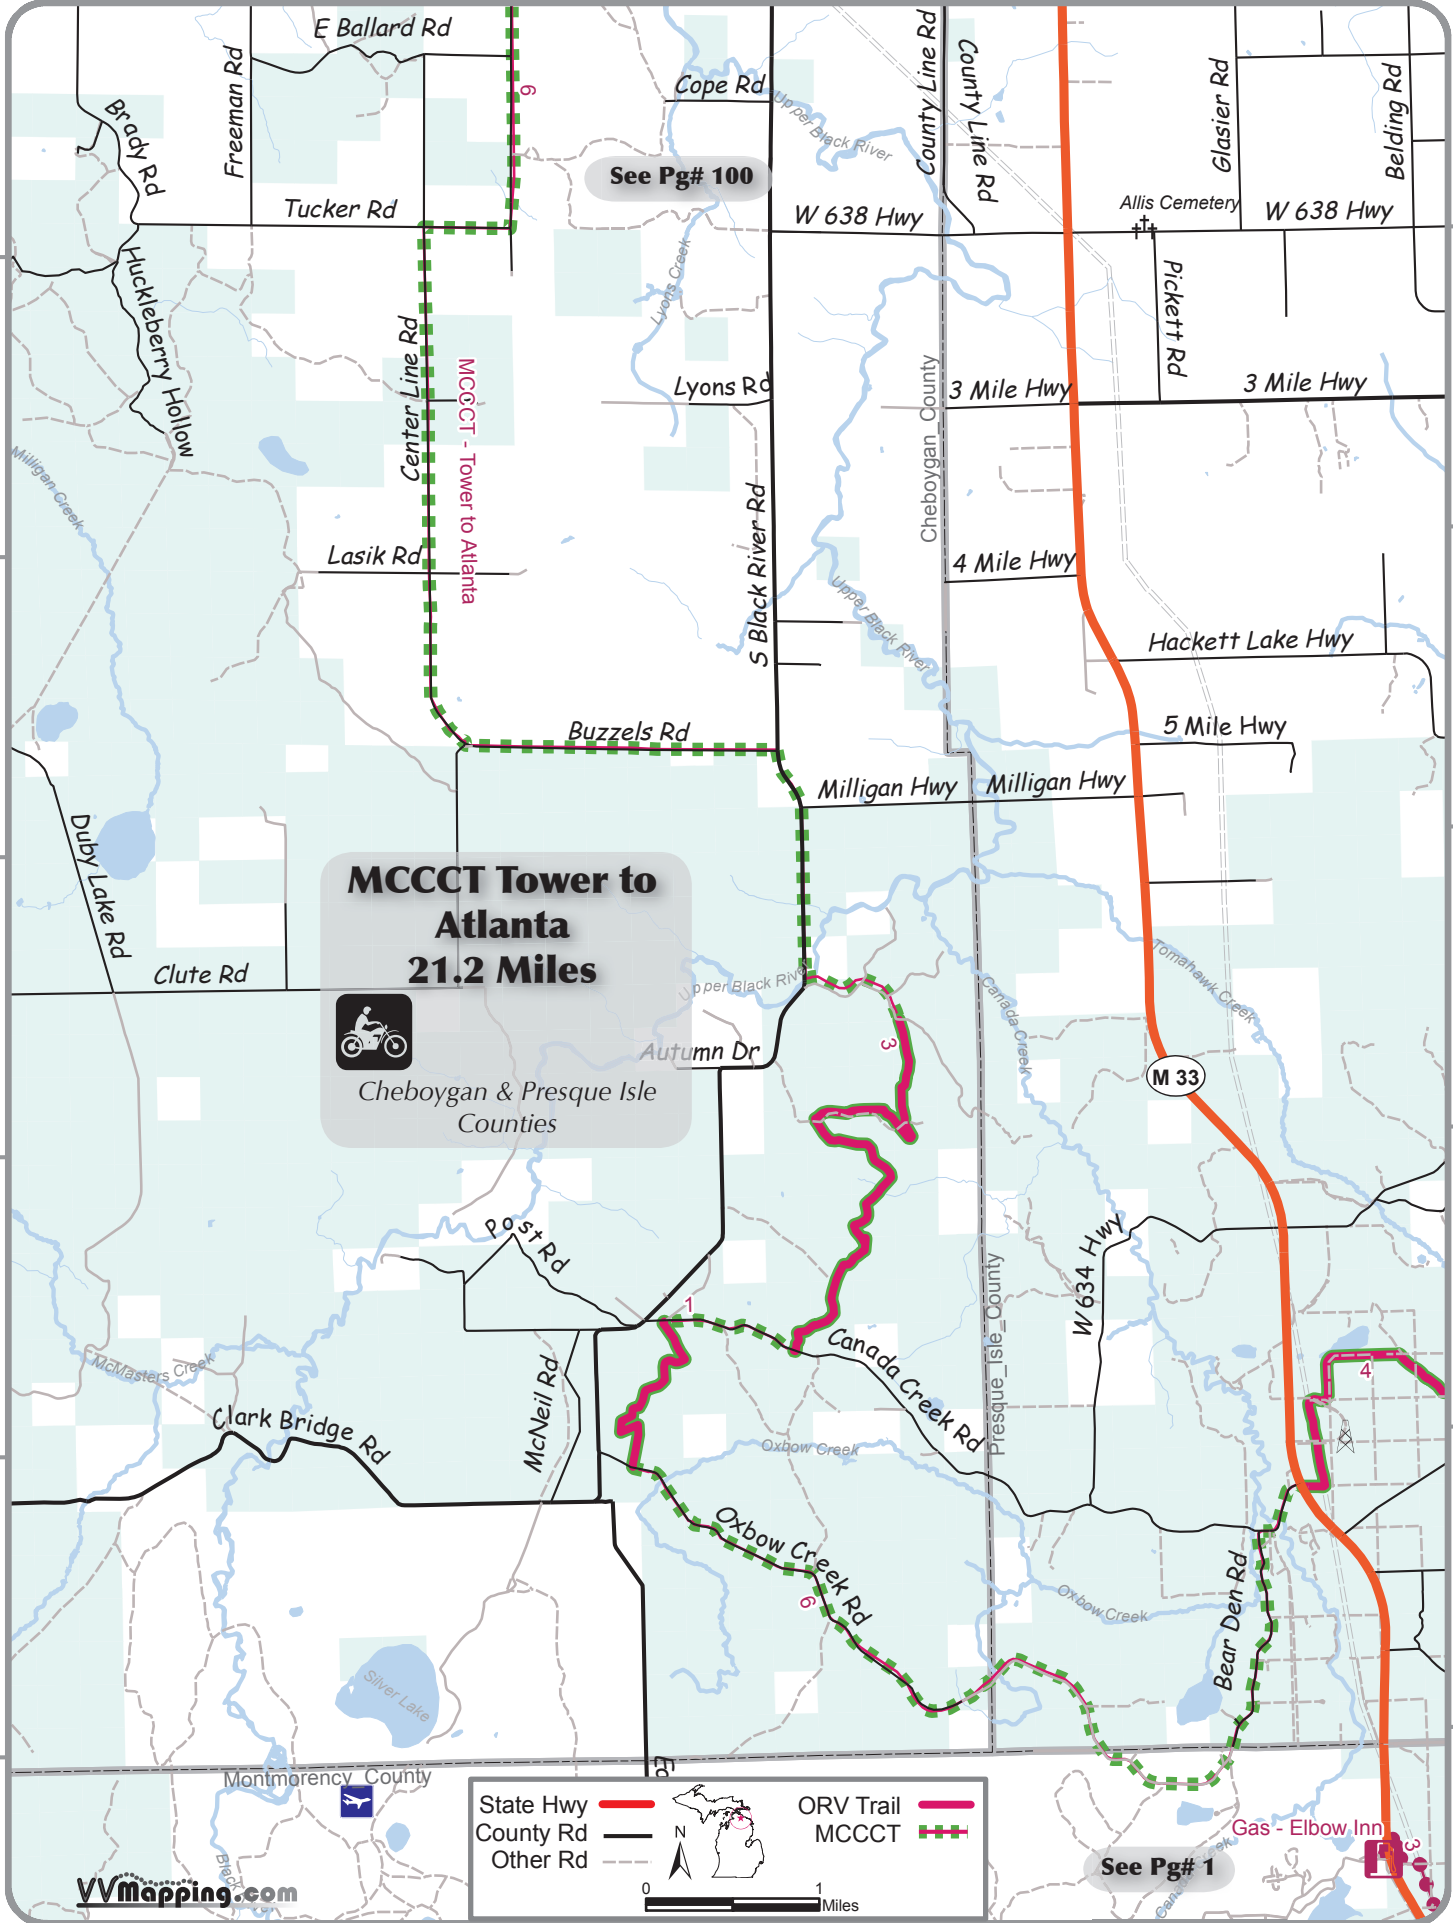

84.35° W 84.325° W 84.3° W 84.275° W 84.25° W 84.225° W 84.2° W

45.325° N
45.3° N
45.275° N
45.25° N
45.225° N
45.2° N

45.325° N
45.3° N
45.275° N
45.25° N
45.225° N
45.2° N

MCCCT Tower to Atlanta
21.2 Miles

Cheboygan & Presque Isle Counties

See Pg# 100

See Pg# 1

State Hwy		ORV Trail	
County Rd		MCCCT	
Other Rd			

0 1 Miles