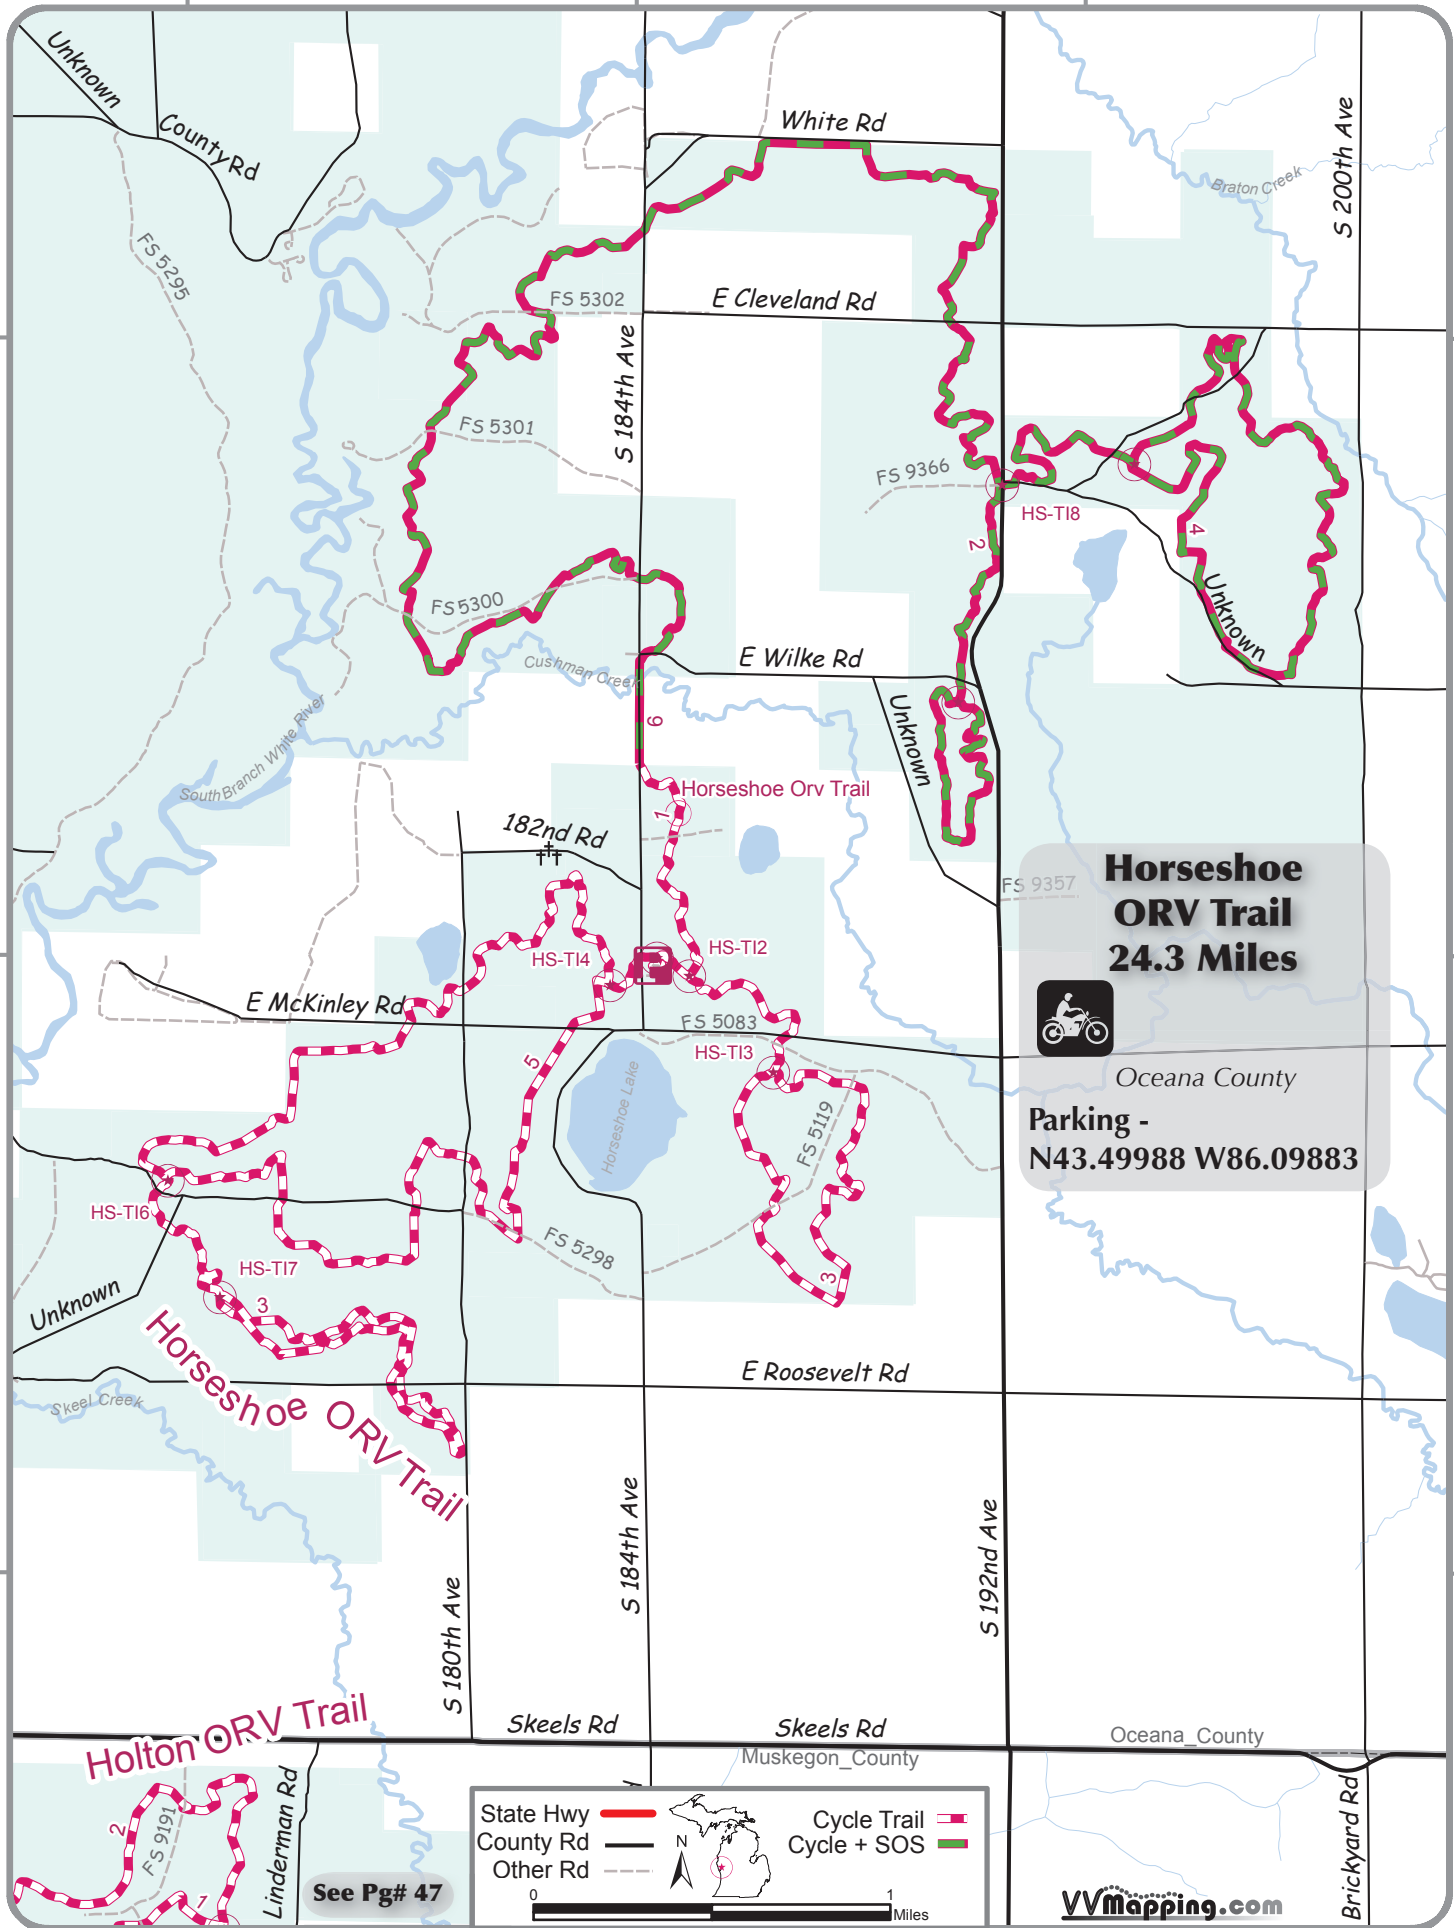

86.125° W

86.1° W

86.075° W

43.525° N

43.525° N

43.5° N

43.5° N

43.475° N

43.475° N

**Horseshoe ORV Trail**  
**24.3 Miles**

Oceana County  
**Parking -**  
**N43.49988 W86.09883**

State Hwy		Cycle Trail	
County Rd		Cycle + SOS	
Other Rd			

0 1 Miles

See Pg# 47

VVmapping.com