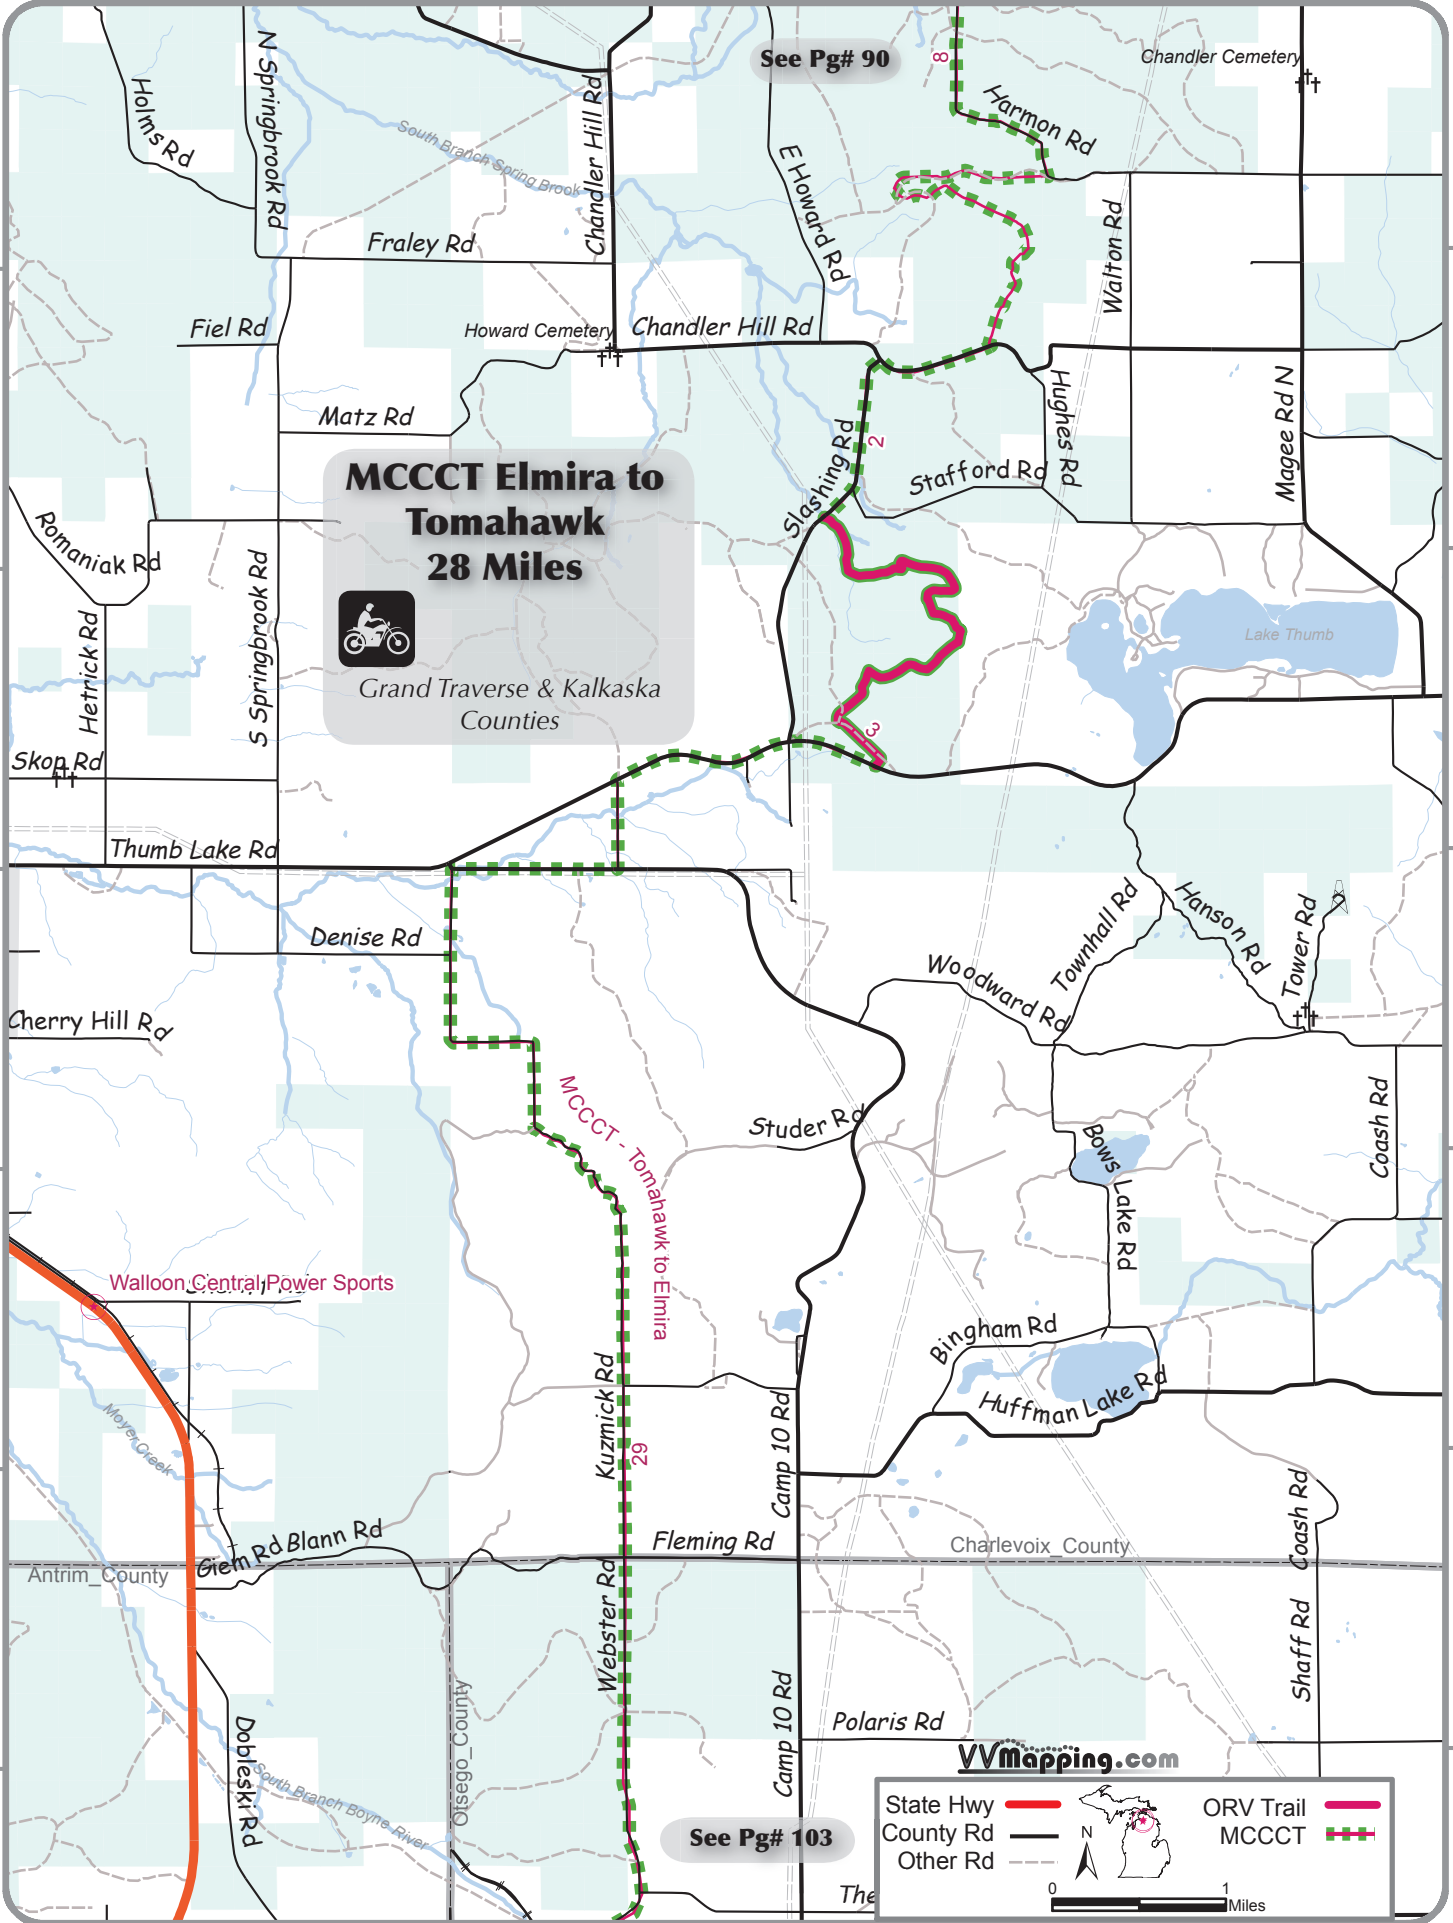

**MCCCT Elmira to Tomahawk**  
**28 Miles**  
 Grand Traverse & Kalkaska Counties

See Pg# 90

See Pg# 103

**VVmapping.com**

State Hwy		ORV Trail	
County Rd		MCCCT	
Other Rd			

0 1 Miles