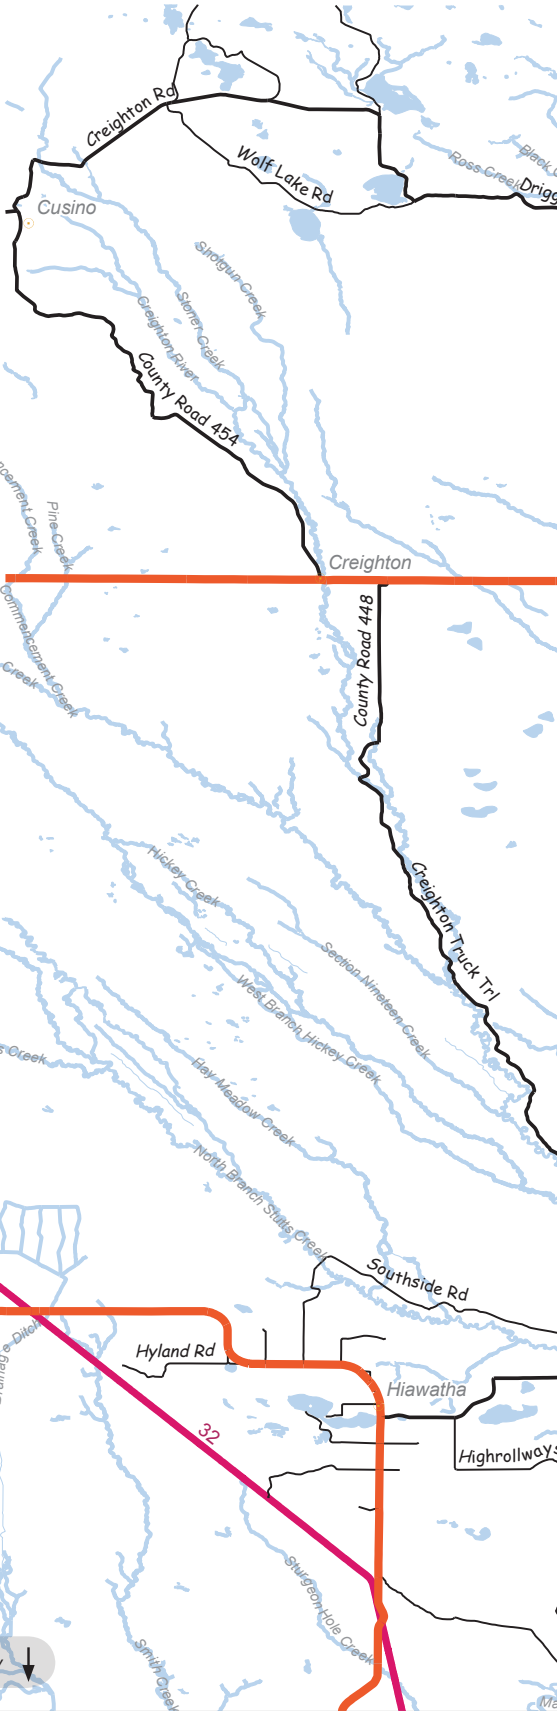

46 85316

-86 579350

-86 447775

-86 316200

Schoolcraft County

- State Hwy 
- County Rd 
- ORV Trail 
- ORV Route 

Alger County ↑

Schoolcraft County ↓

-86 184625

-86 053050

-85 921475

Alger County

Lavender Corner

46 496486

46 114252

46 332018

46 49784

46 167550

46 65316

Luce County

VVmapping.com

M 77

M 77

M 28