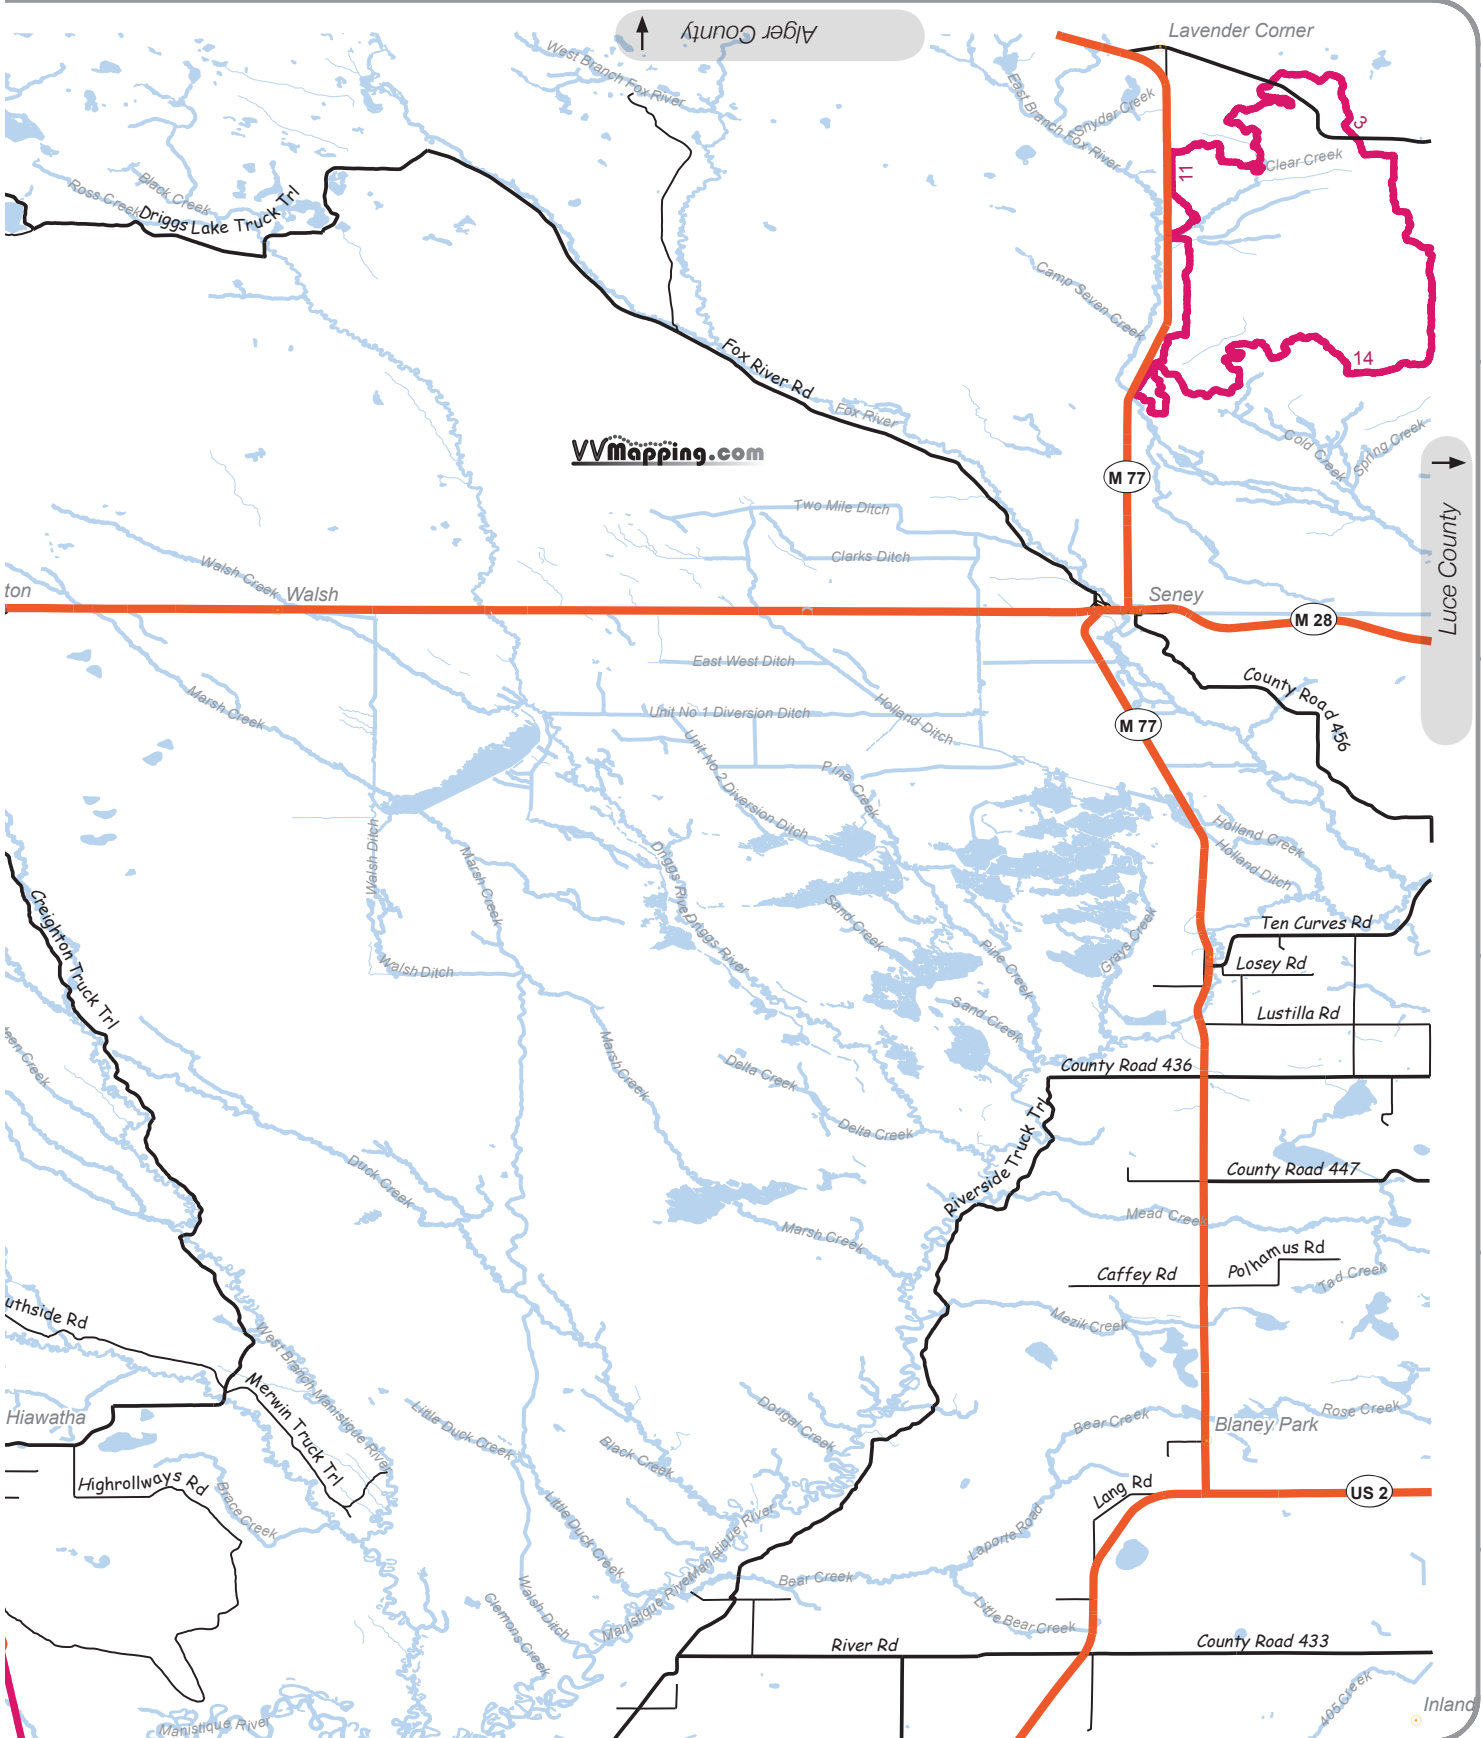

-86 184625

-86 053050

-85 921475

Alger County

Lavender Corner

46 496486

46 114252

46 332018

46 49784

46 167550

46 65316

Luce County

VVmapping.com

M 77

M 77

M 28

County Road 436

County Road 436

County Road 447

Caffey Rd

Polhamus Rd

Blaney Park

US 2

County Road 433

Inland

-86 184625

-86 053050

-85 921475