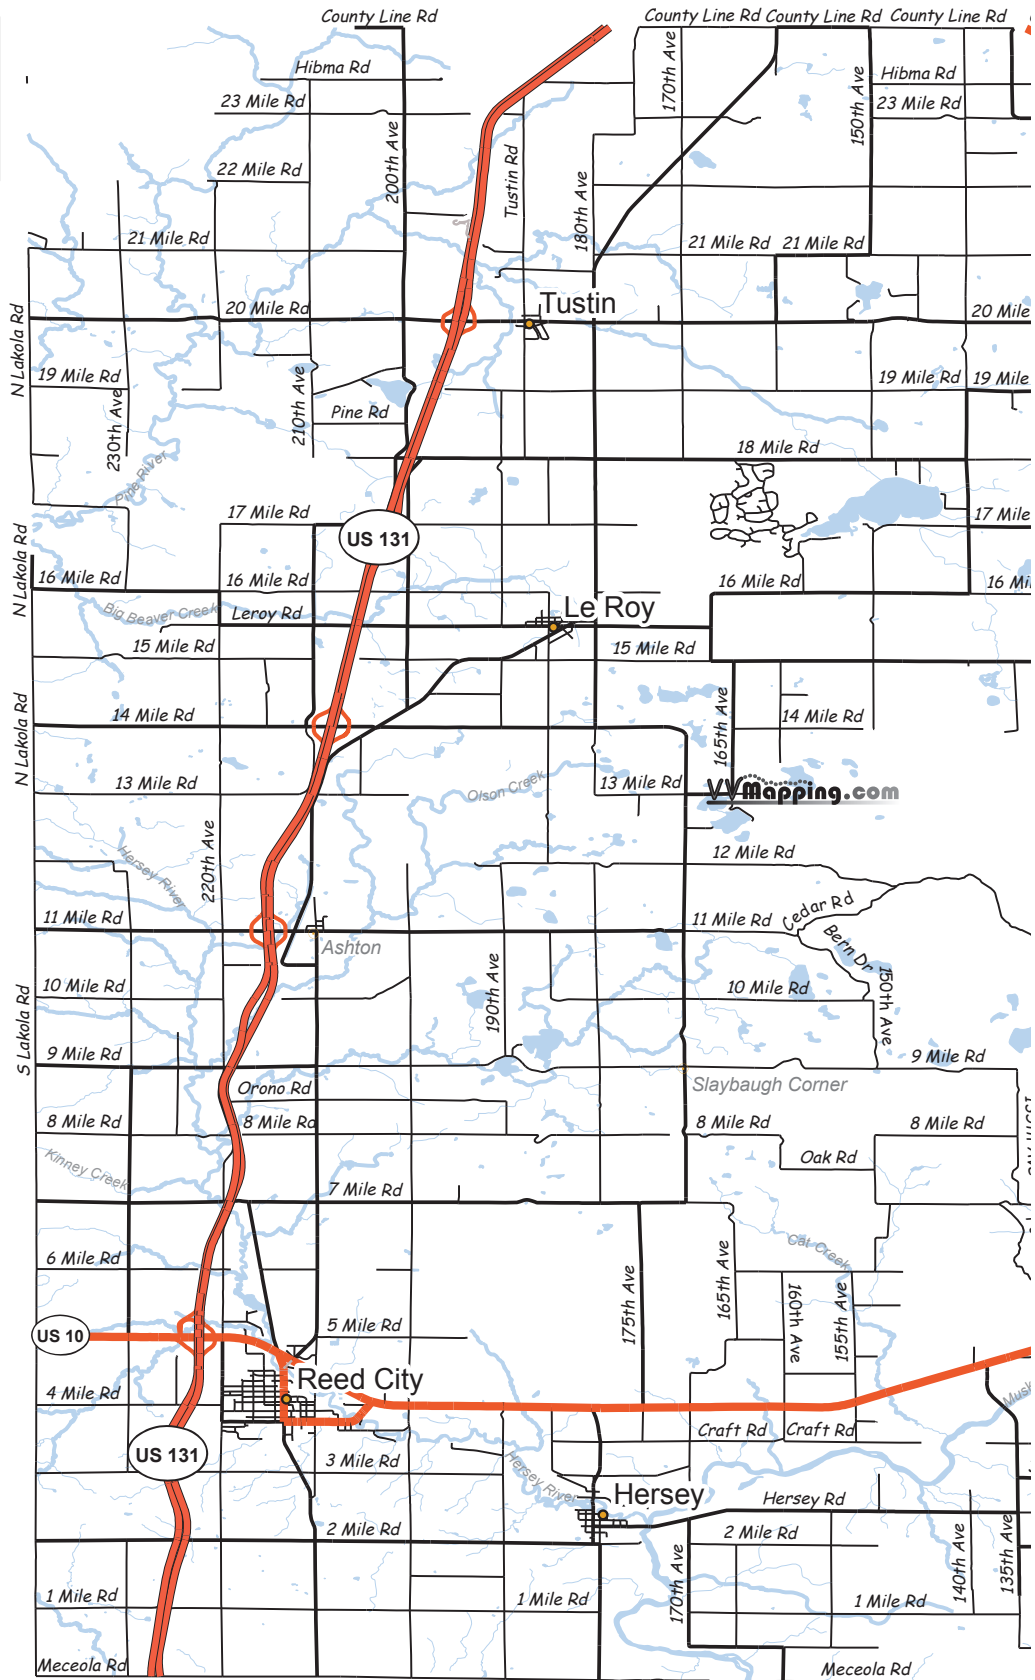

State Hwy
County Rd
ORV Trail
ORV Route
Motorcycle Trail
MCCCT

0 1 2 Miles

Osceola County

County roads open to ORVs based on available information as of 7/1/2009.

NO Guarantee of Accuracy is given or implied.

State & Federal Highways = Closed
General Rules (See County Ordinance for Specifics):

Operate on the far right of the maintained portion of the road (not the shoulder, not the ditch), single file, under 25MPH.

Lights required as of Jan 1, 2010.

Children 12-17 require adult supervision

Helmet and eye protection required.
DNR License (ORV Sticker) required.

VVmapping.com

44 111700

44 029466

43 947232

43 864998

Lake County