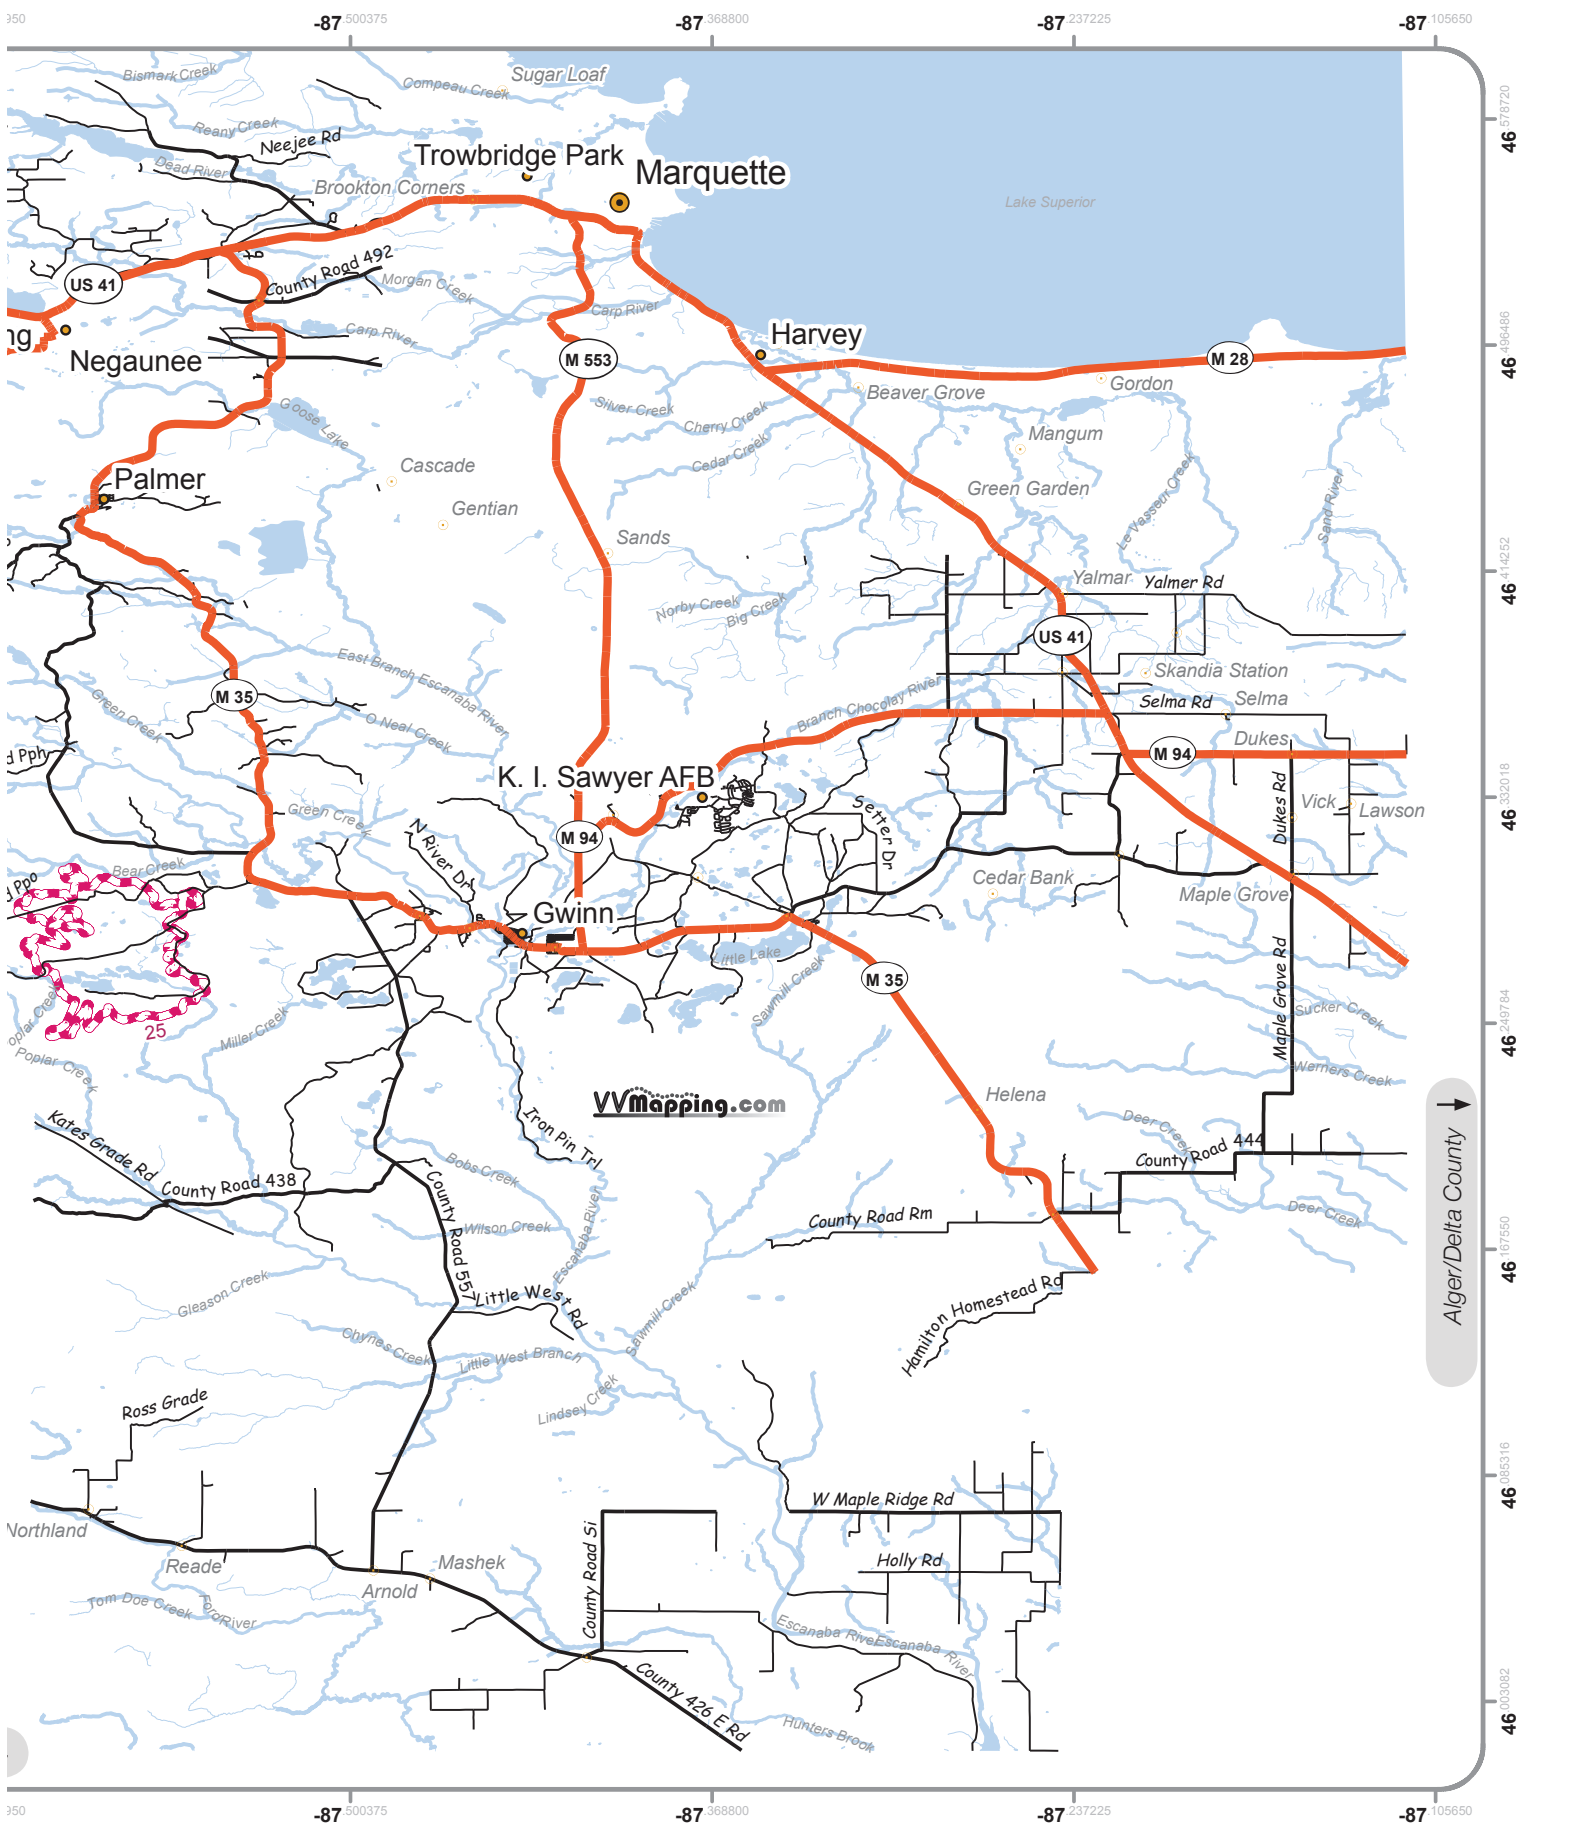

Dickinson County ↑

Marquette County

State Hwy	
County Rd	
ORV Trail	
Motorcycle Trail	

0 1 2 3 4 Miles

County roads open to ORVs based on available information as of 7/1/2009.
NO Guarantee of Accuracy is given or implied.

State & Federal Highways = Closed
 General Rules (See County Ordinance for Specifics):
 Operate on the far right of the maintained portion of the road (not the shoulder, not the ditch), single file, under 25MPH.
 Lights required as of Jan 1, 2010.
 Children 12-17 require adult supervision
 Helmet and eye protection required.
 DNR License (ORV Sticker) required.

Menominee County ↓

VVmapping.com

Alger/Delta County