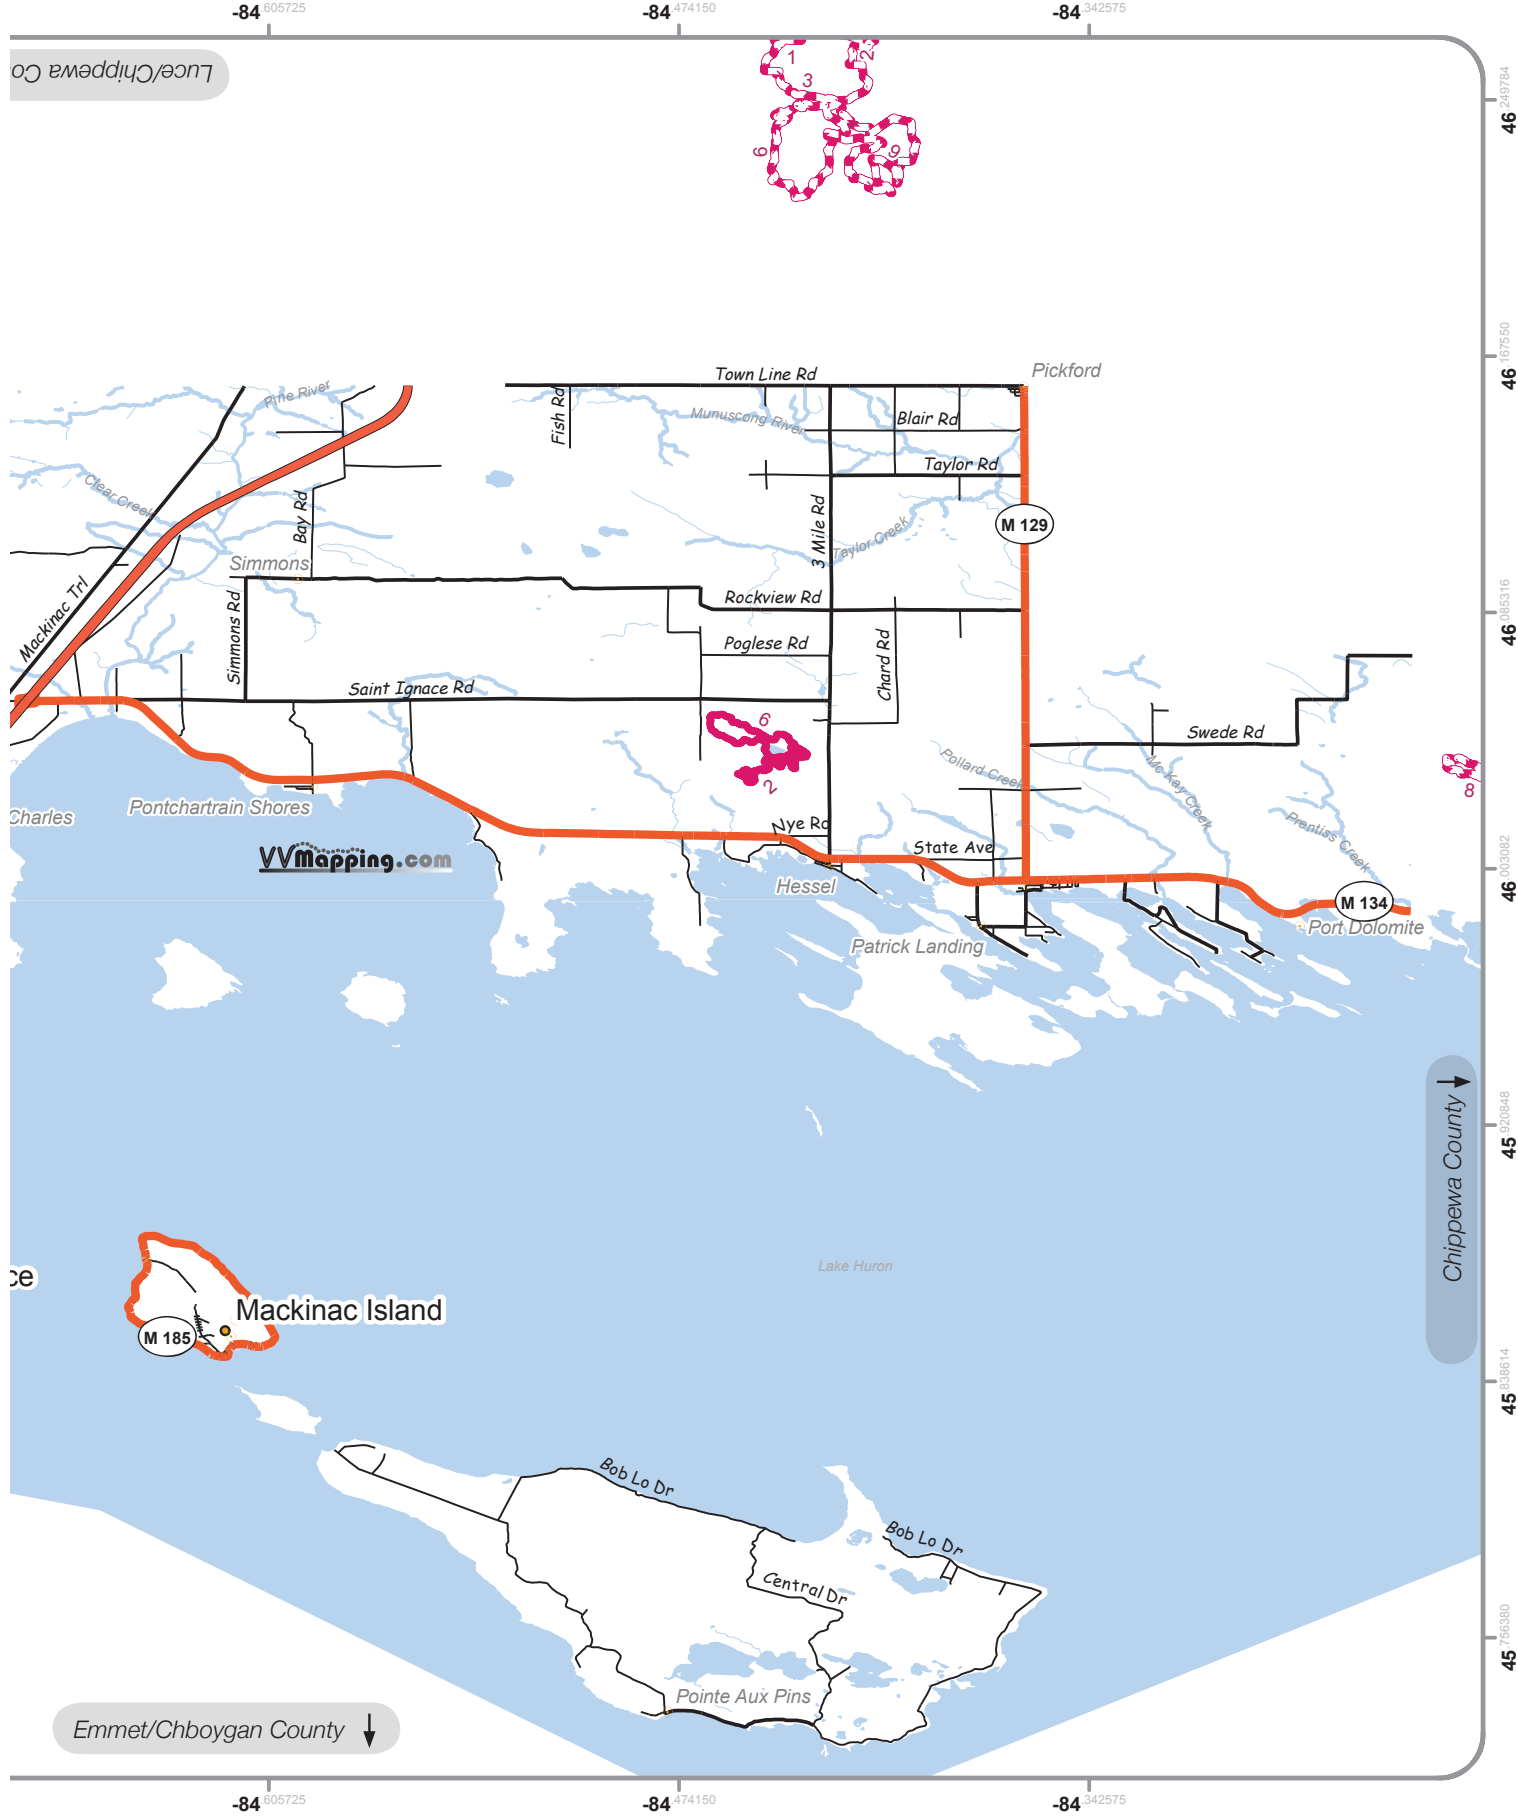

State Hwy		 N 0 1 2 Miles
County Rd		
ORV Trail		
ORV Route		
Motorcycle Trail		

Mackinac County

Emmet/Ch

-85 000450

-84 968875

-84 737300

Luce/Chippewa Co

VVMapping.com

Mackinac Island
M 185

Emmet/Chboygan County ↓

Chippewa County ↓