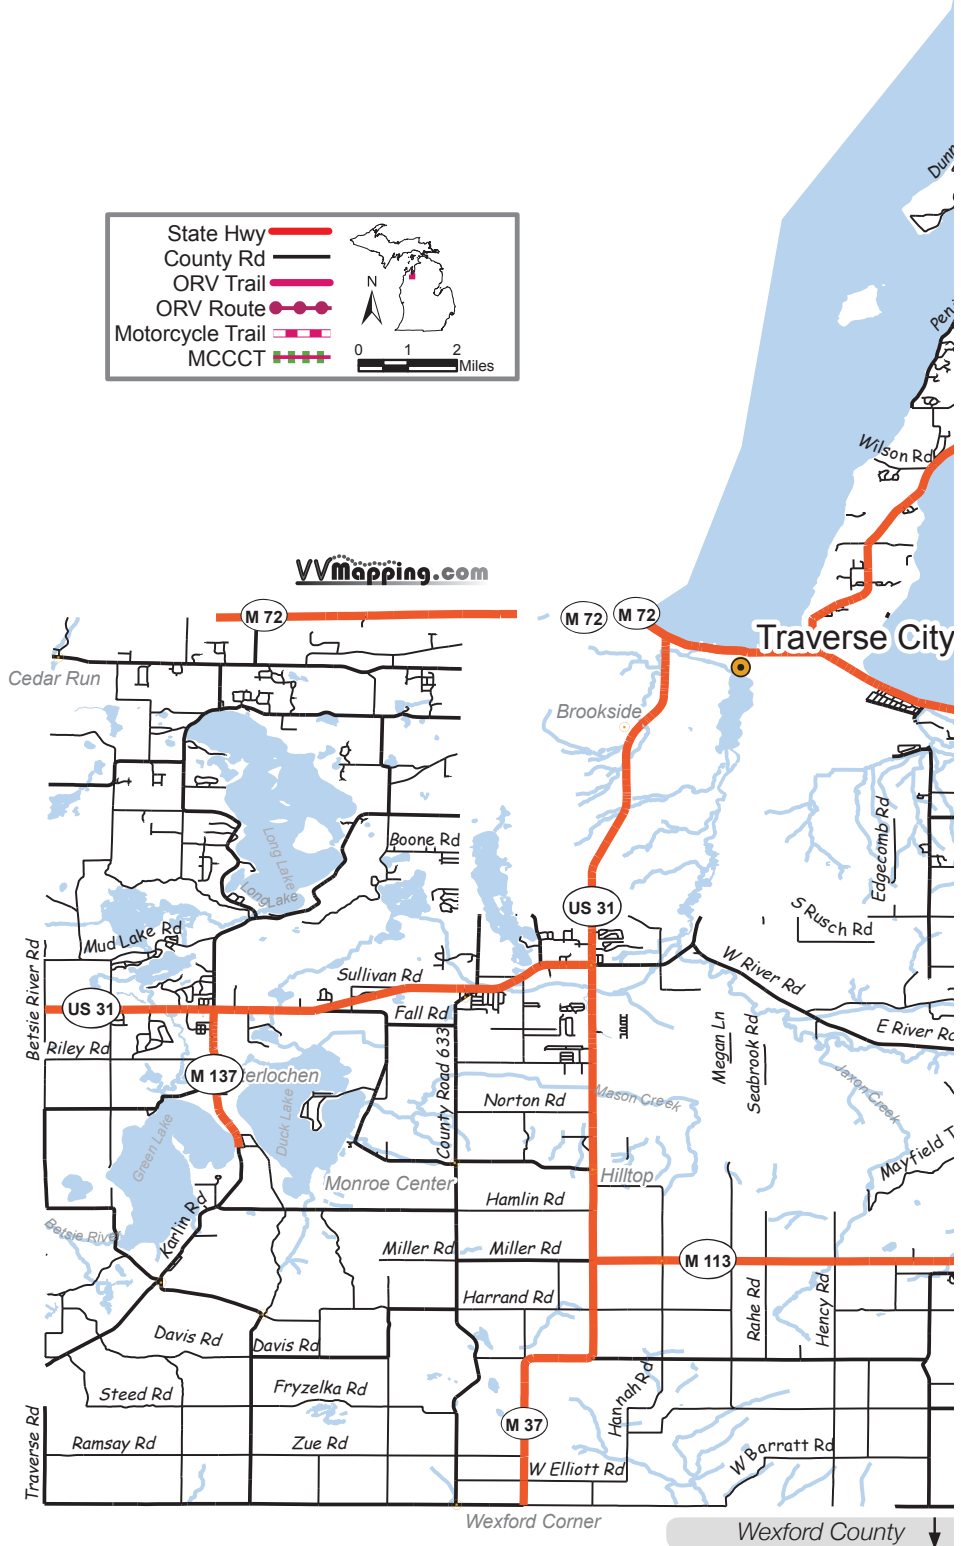

44 522870

State Hwy   
 County Rd   
 ORV Trail   
 ORV Route   
 Motorcycle Trail   
 MCCCT 

0 1 2 Miles

VVmapping.com

Benzie & Leelanau Counties

-85 921475

-85 789900

-85 658325

Wexford County

County roads open to ORVs based on available information as of 6/21/2010.  
**NO Guarantee of Accuracy is given or implied.**

State & Federal Highways = Closed  
 General Rules (See County Ordinance for Specifics):  
 Operate on the far right of the main-  
 tained portion of the road (not the  
 shoulder, not the ditch), single file,  
 under 25MPH.  
 Lights required as of Jan 1, 2010.  
 Children 12-17 require adult supervi-  
 sion  
 Helmet and eye protection required.  
 DNR License (ORV Sticker) required.

**Grand Traverse County**

Note: County supplied map  
 does NOT match language  
 used in ordinance. This map is  
 based on the ordinance.

Kalkaska County