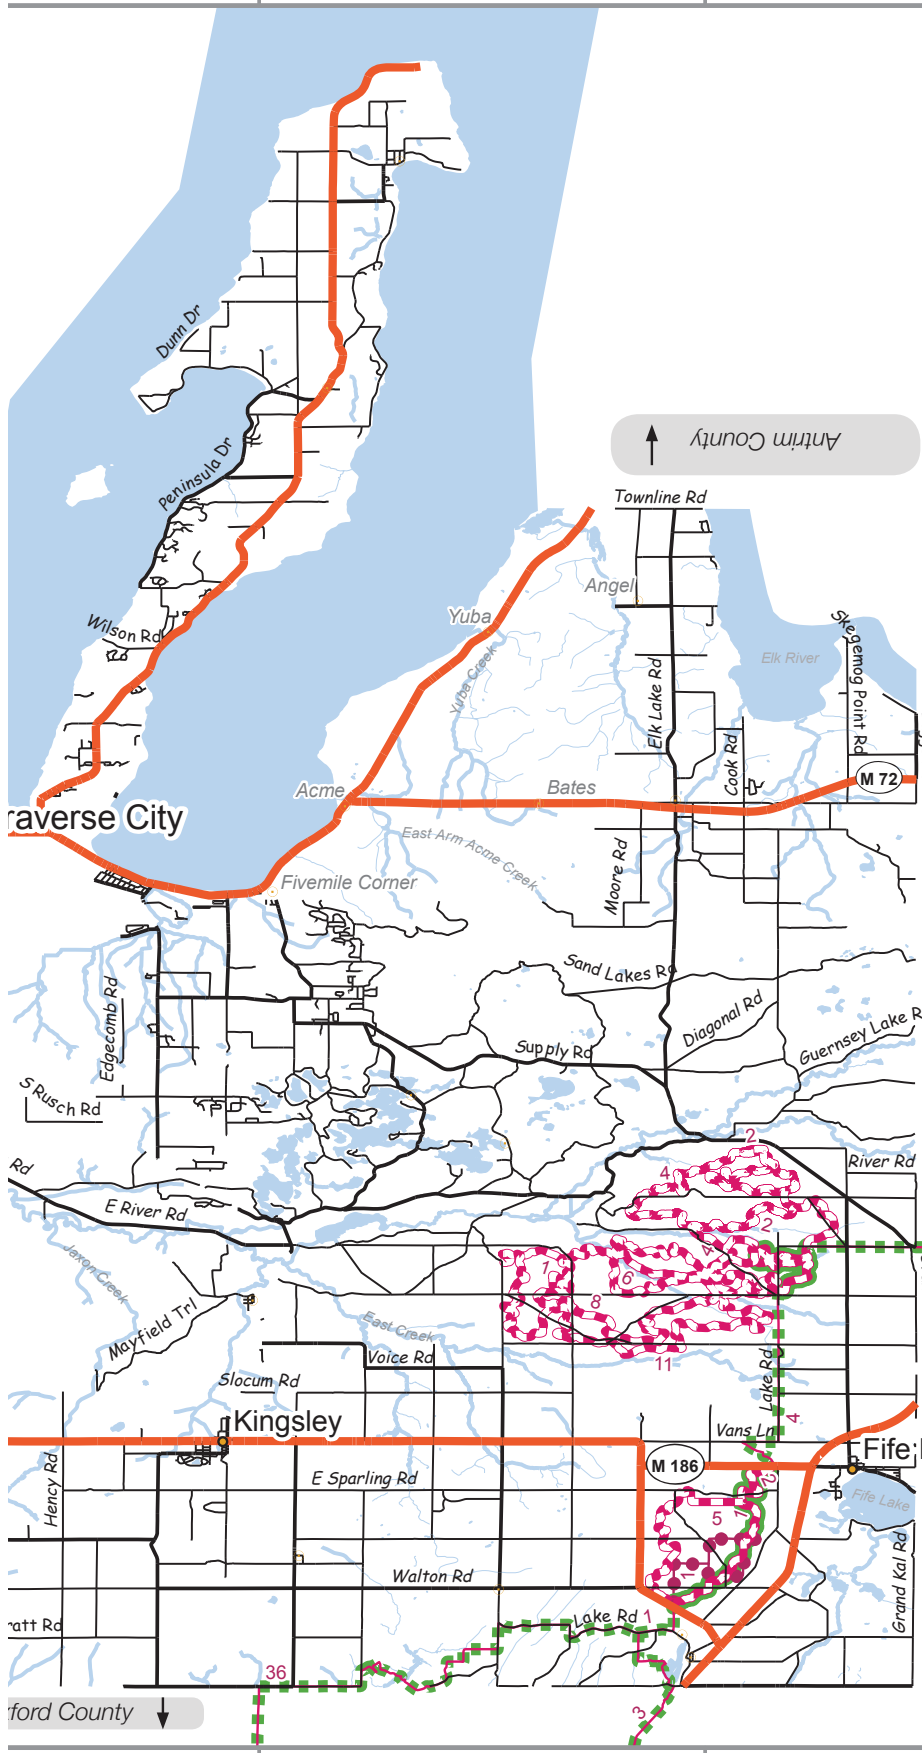

44 522870

State Hwy   
 County Rd   
 ORV Trail   
 ORV Route   
 Motorcycle Trail   
 MCCCT 

0 1 2 Miles

VVmapping.com

Benzie & Leelanau Counties

-85 921475

-85 789900

-85 658325

Wexford County

County roads open to ORVs based on available information as of 6/21/2010.  
**NO Guarantee of Accuracy is given or implied.**

State & Federal Highways = Closed  
 General Rules (See County Ordinance for Specifics):  
 Operate on the far right of the main-  
 tained portion of the road (not the  
 shoulder, not the ditch), single file,  
 under 25MPH.  
 Lights required as of Jan 1, 2010.  
 Children 12-17 require adult supervi-  
 sion  
 Helmet and eye protection required.  
 DNR License (ORV Sticker) required.

**Grand Traverse County**

Note: County supplied map  
 does NOT match language  
 used in ordinance. This map is  
 based on the ordinance.

Kalkaska County