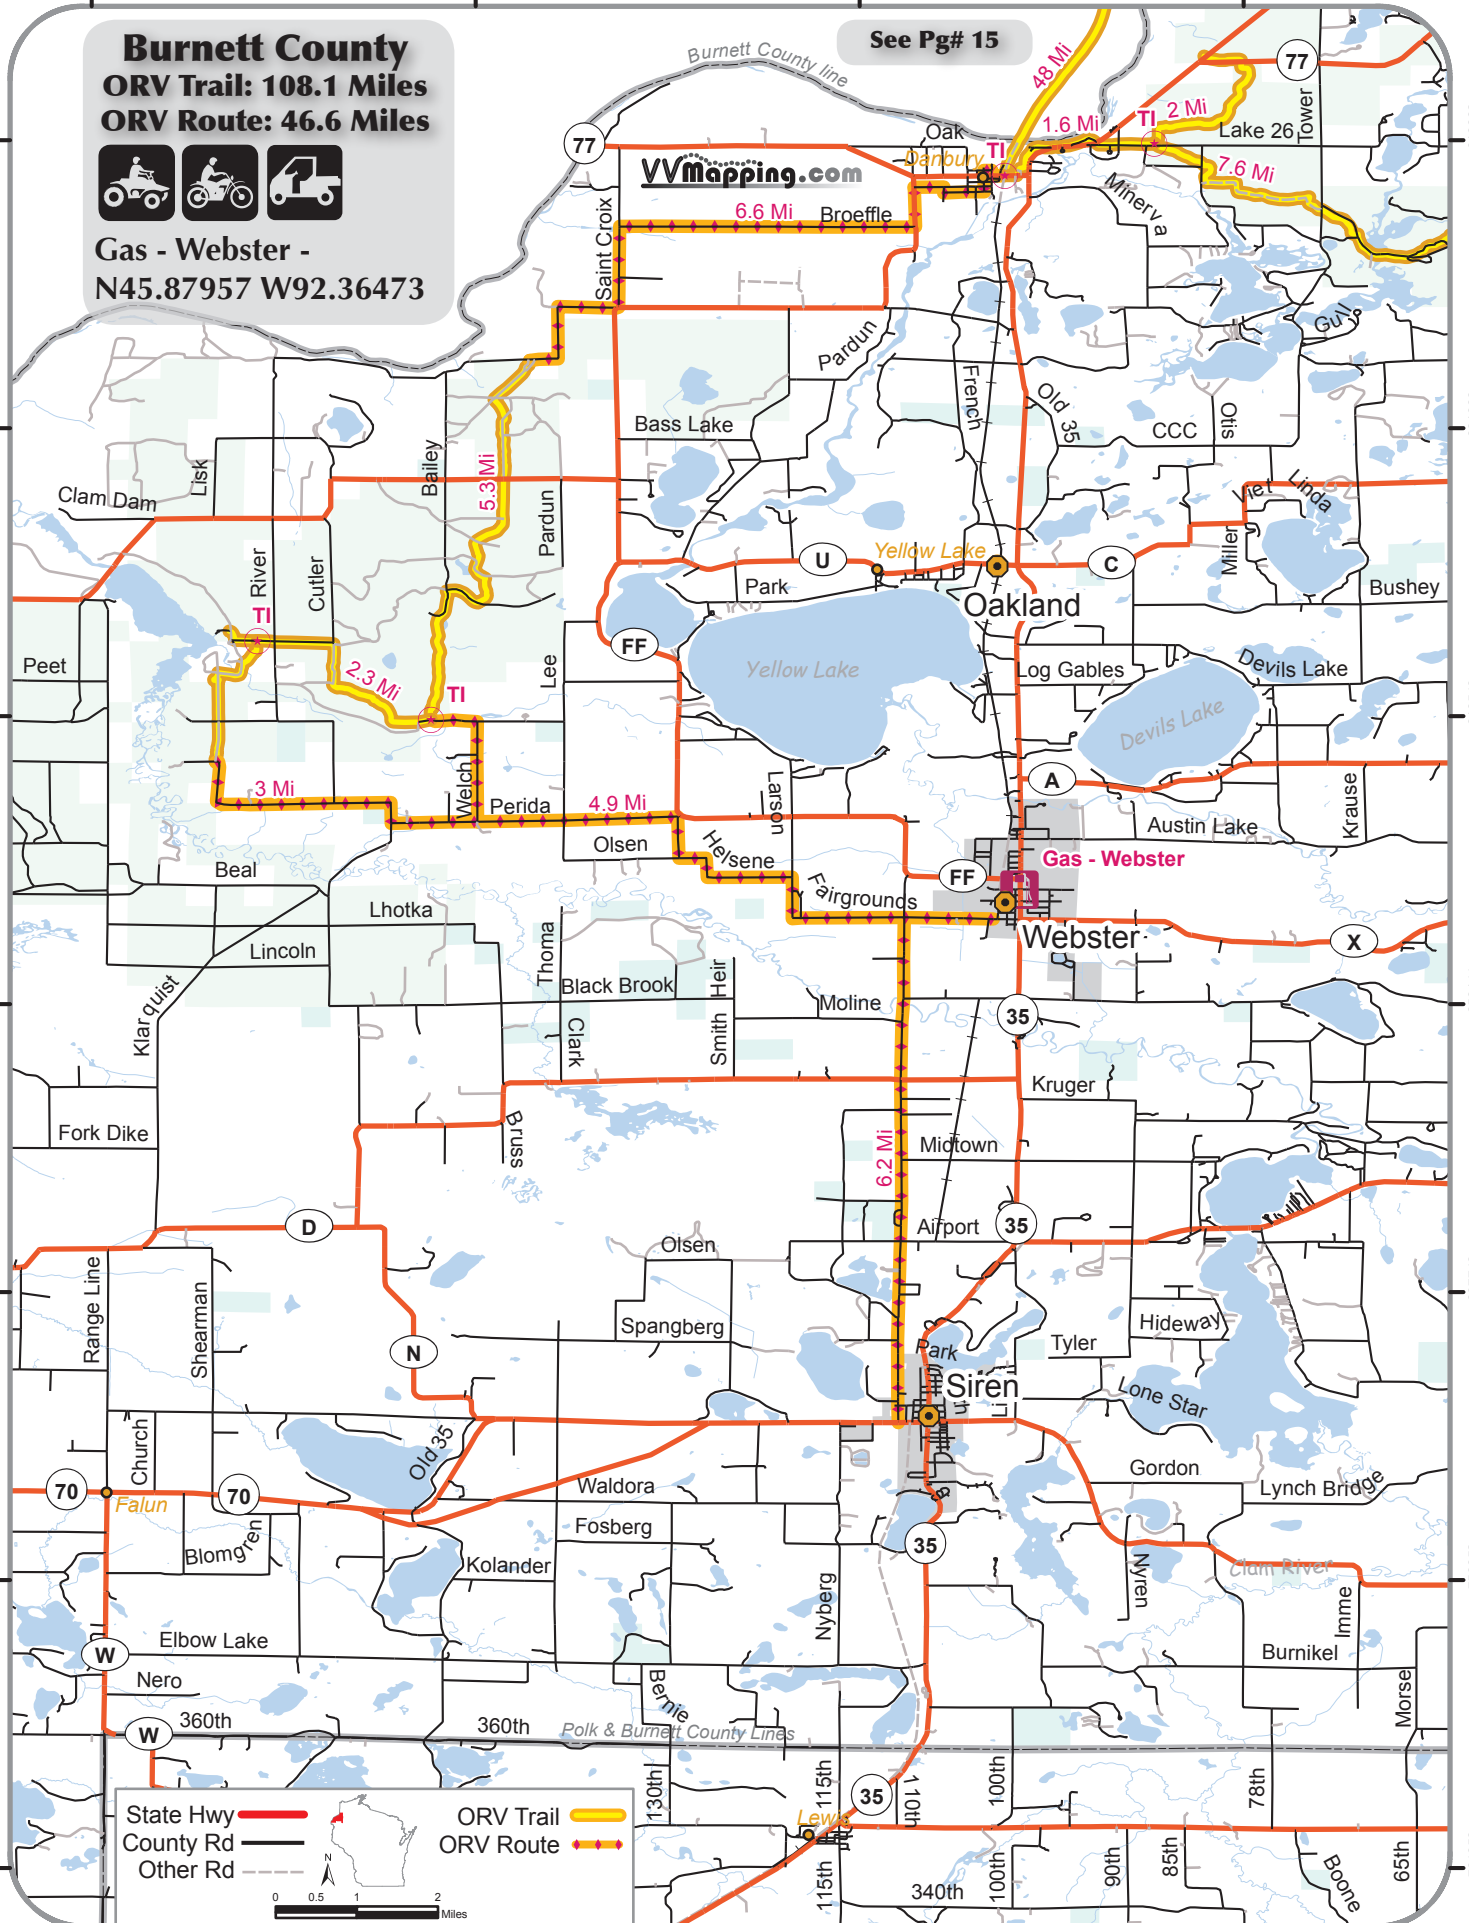

**Burnett County**  
**ORV Trail: 108.1 Miles**  
**ORV Route: 46.6 Miles**

**Gas - Webster -**  
**N45.87957 W92.36473**

See Pg# 15

VVmapping.com

46  
45  
45  
45  
45  
45  
45  
45  
45  
45

46  
45  
45  
45  
45  
45  
45  
45  
45  
45

State Hwy County Rd Other Rd

ORV Trail ORV Route

0 0.5 1 2 Miles