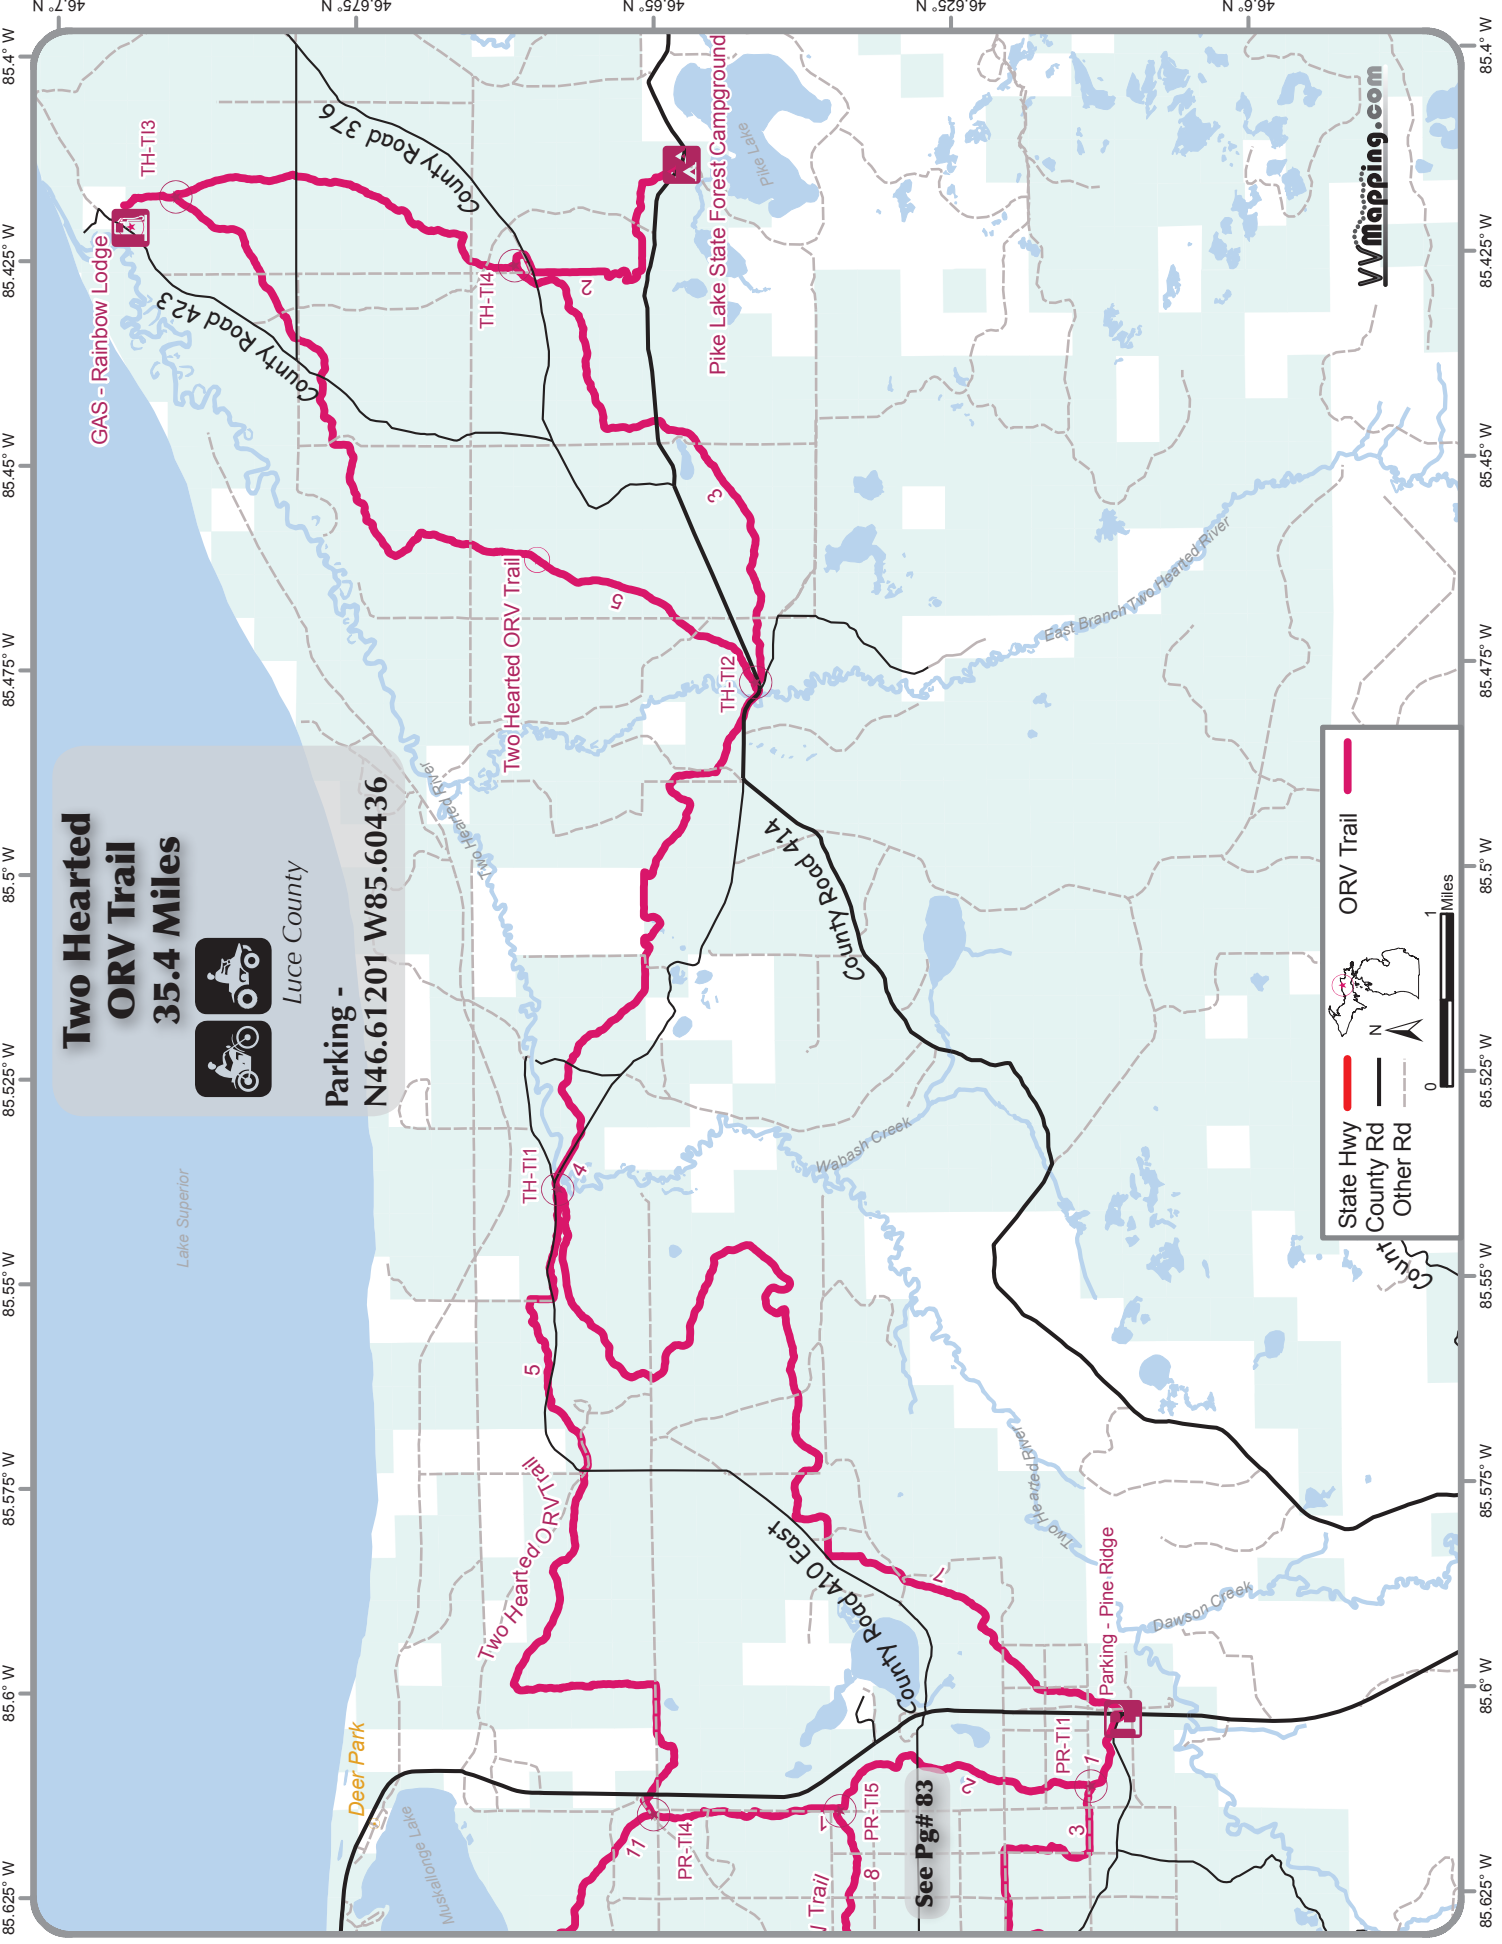

Two Hearted ORV Trail

35.4 Miles

Luce County

Parking -
N46.61201 W85.60436

VMapping.com

See Pg# 83