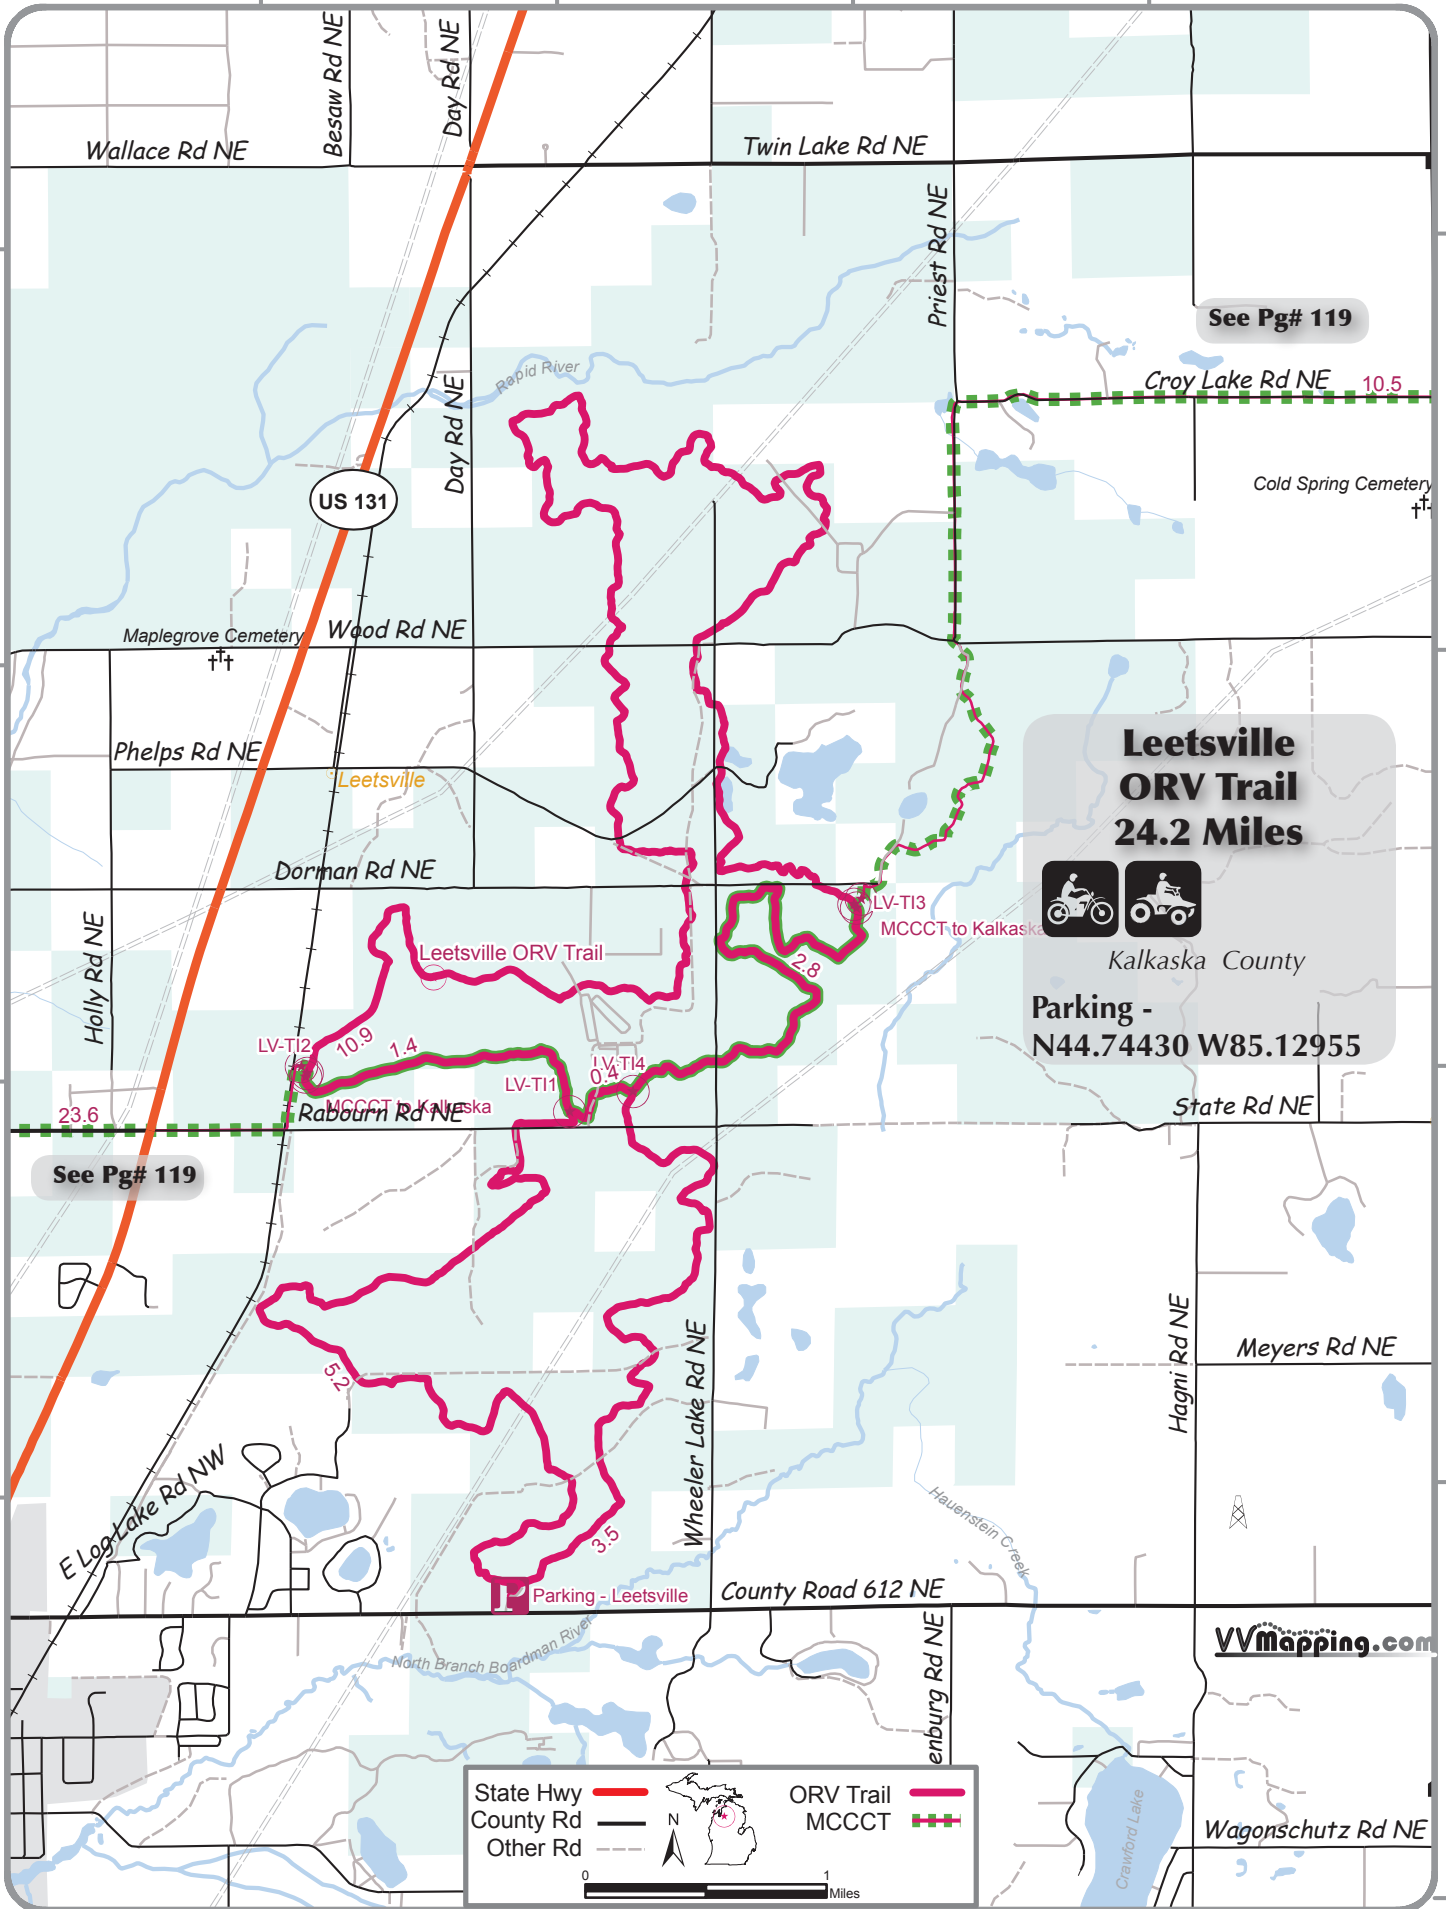

85.15° W

85.125° W

85.1° W

85.075° W

44.825° N

44.825° N

44.8° N

44.8° N

44.775° N

44.775° N

44.75° N

44.75° N

44.725° N

See Pg# 119

Leetsville ORV Trail 24.2 Miles

Kalkaska County

Parking -
N44.74430 W85.12955

See Pg# 119

VVmapping.com

State Hwy County Rd Other Rd

ORV Trail MCCCT

0 1 Miles