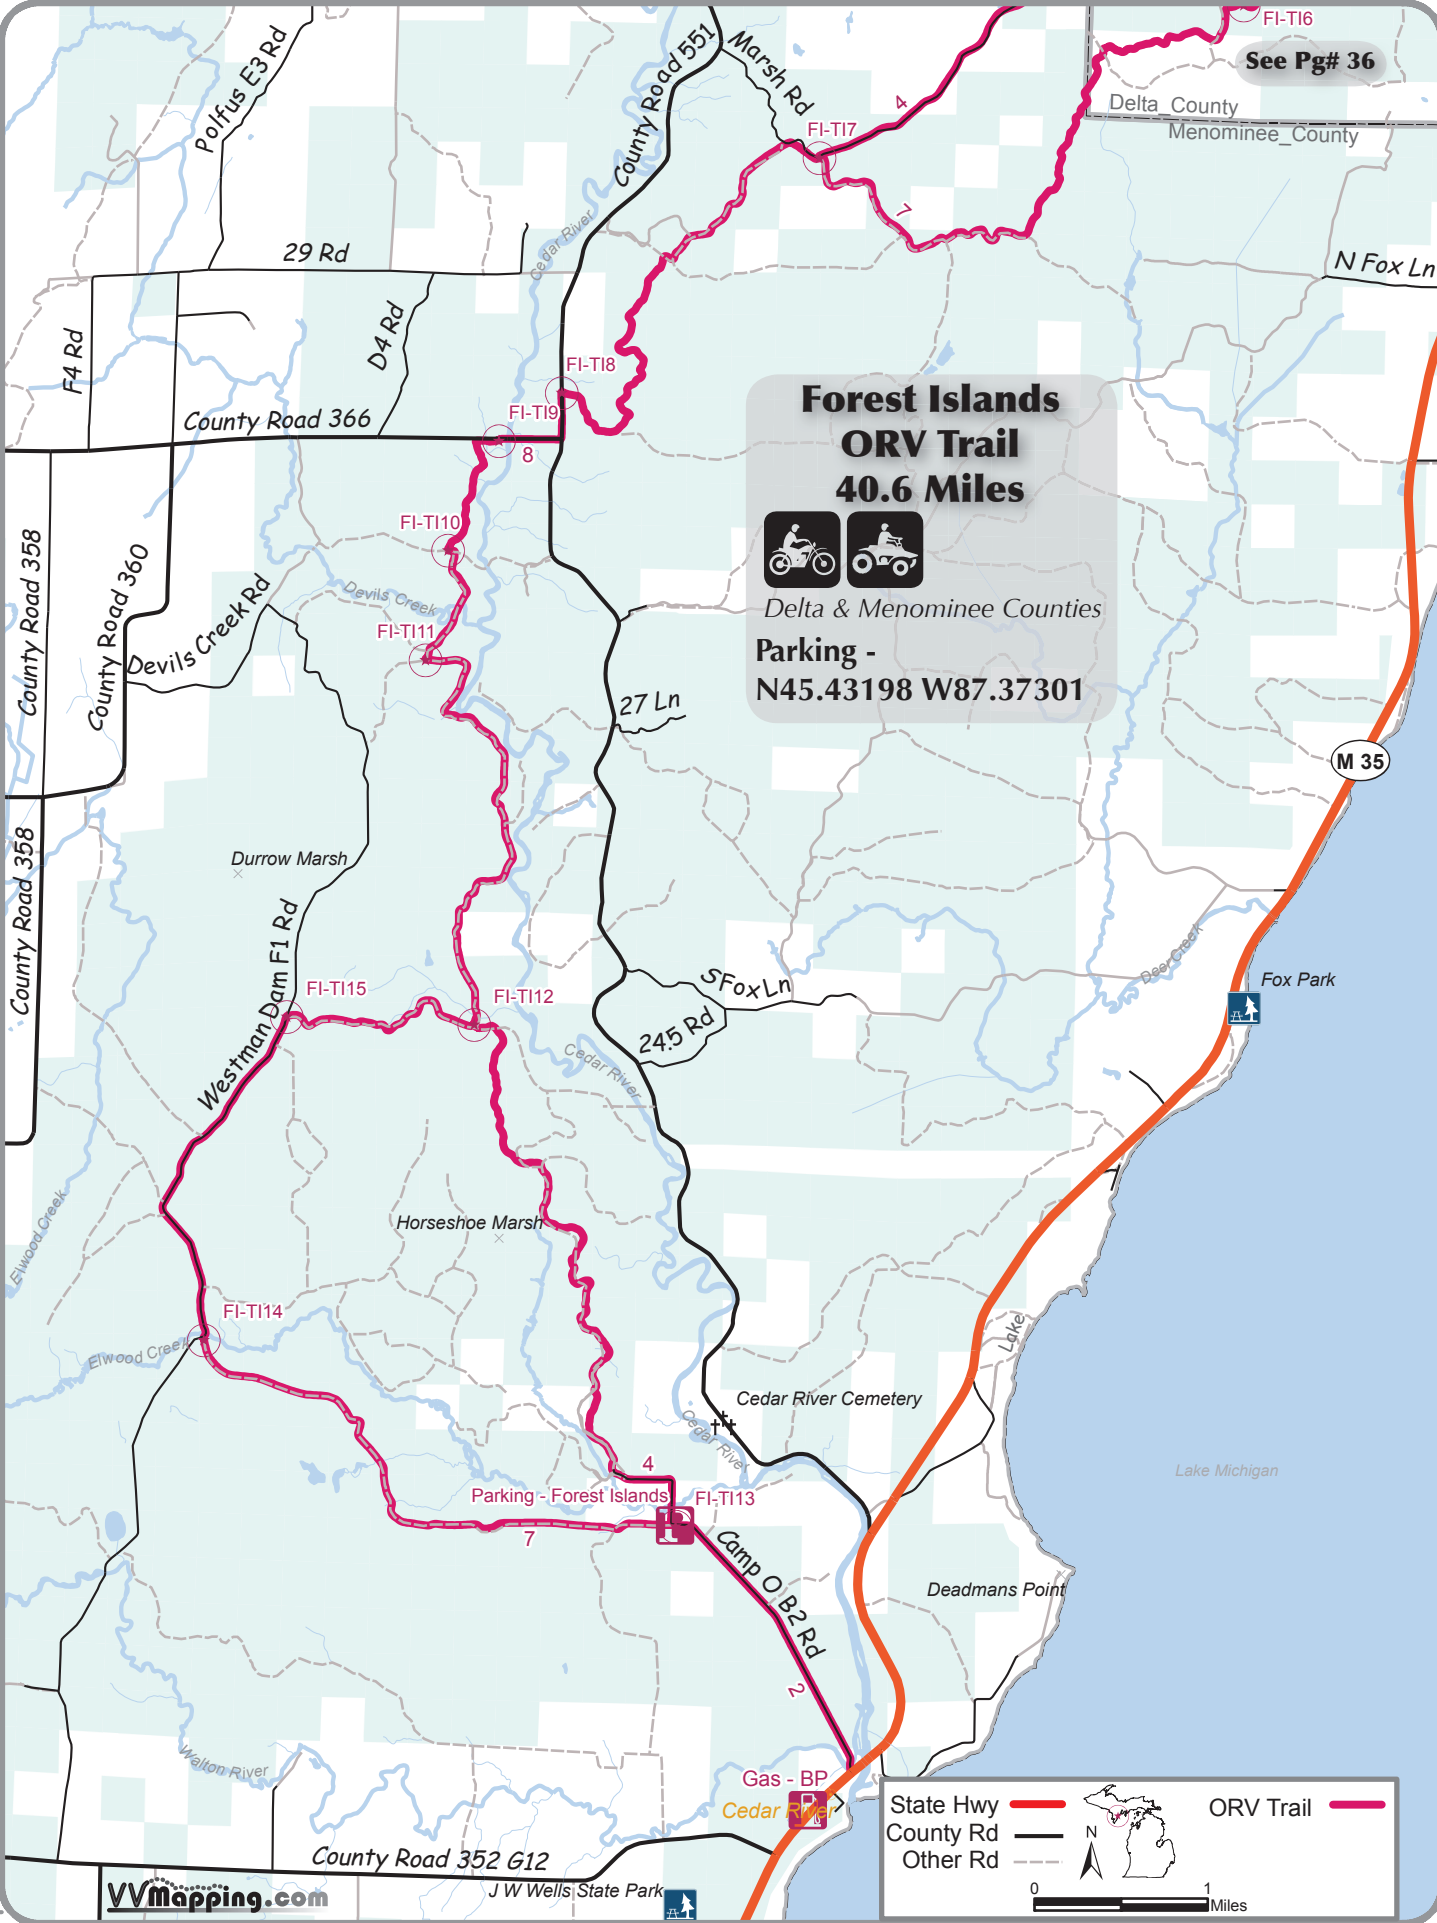

87.45° W 87.425° W 87.4° W 87.375° W 87.35° W 87.325° W 87.3° W

45.55° N 45.525° N 45.5° N 45.475° N 45.45° N 45.425° N 45.4° N

45.55° N 45.525° N 45.5° N 45.475° N 45.45° N 45.425° N 45.4° N

**Forest Islands  
ORV Trail  
40.6 Miles**

Delta & Menominee Counties  
**Parking -  
N45.43198 W87.37301**

See Pg# 36

State Hwy  ORV Trail 

County Rd  Other Rd 

0 1 Miles

VVmapping.com