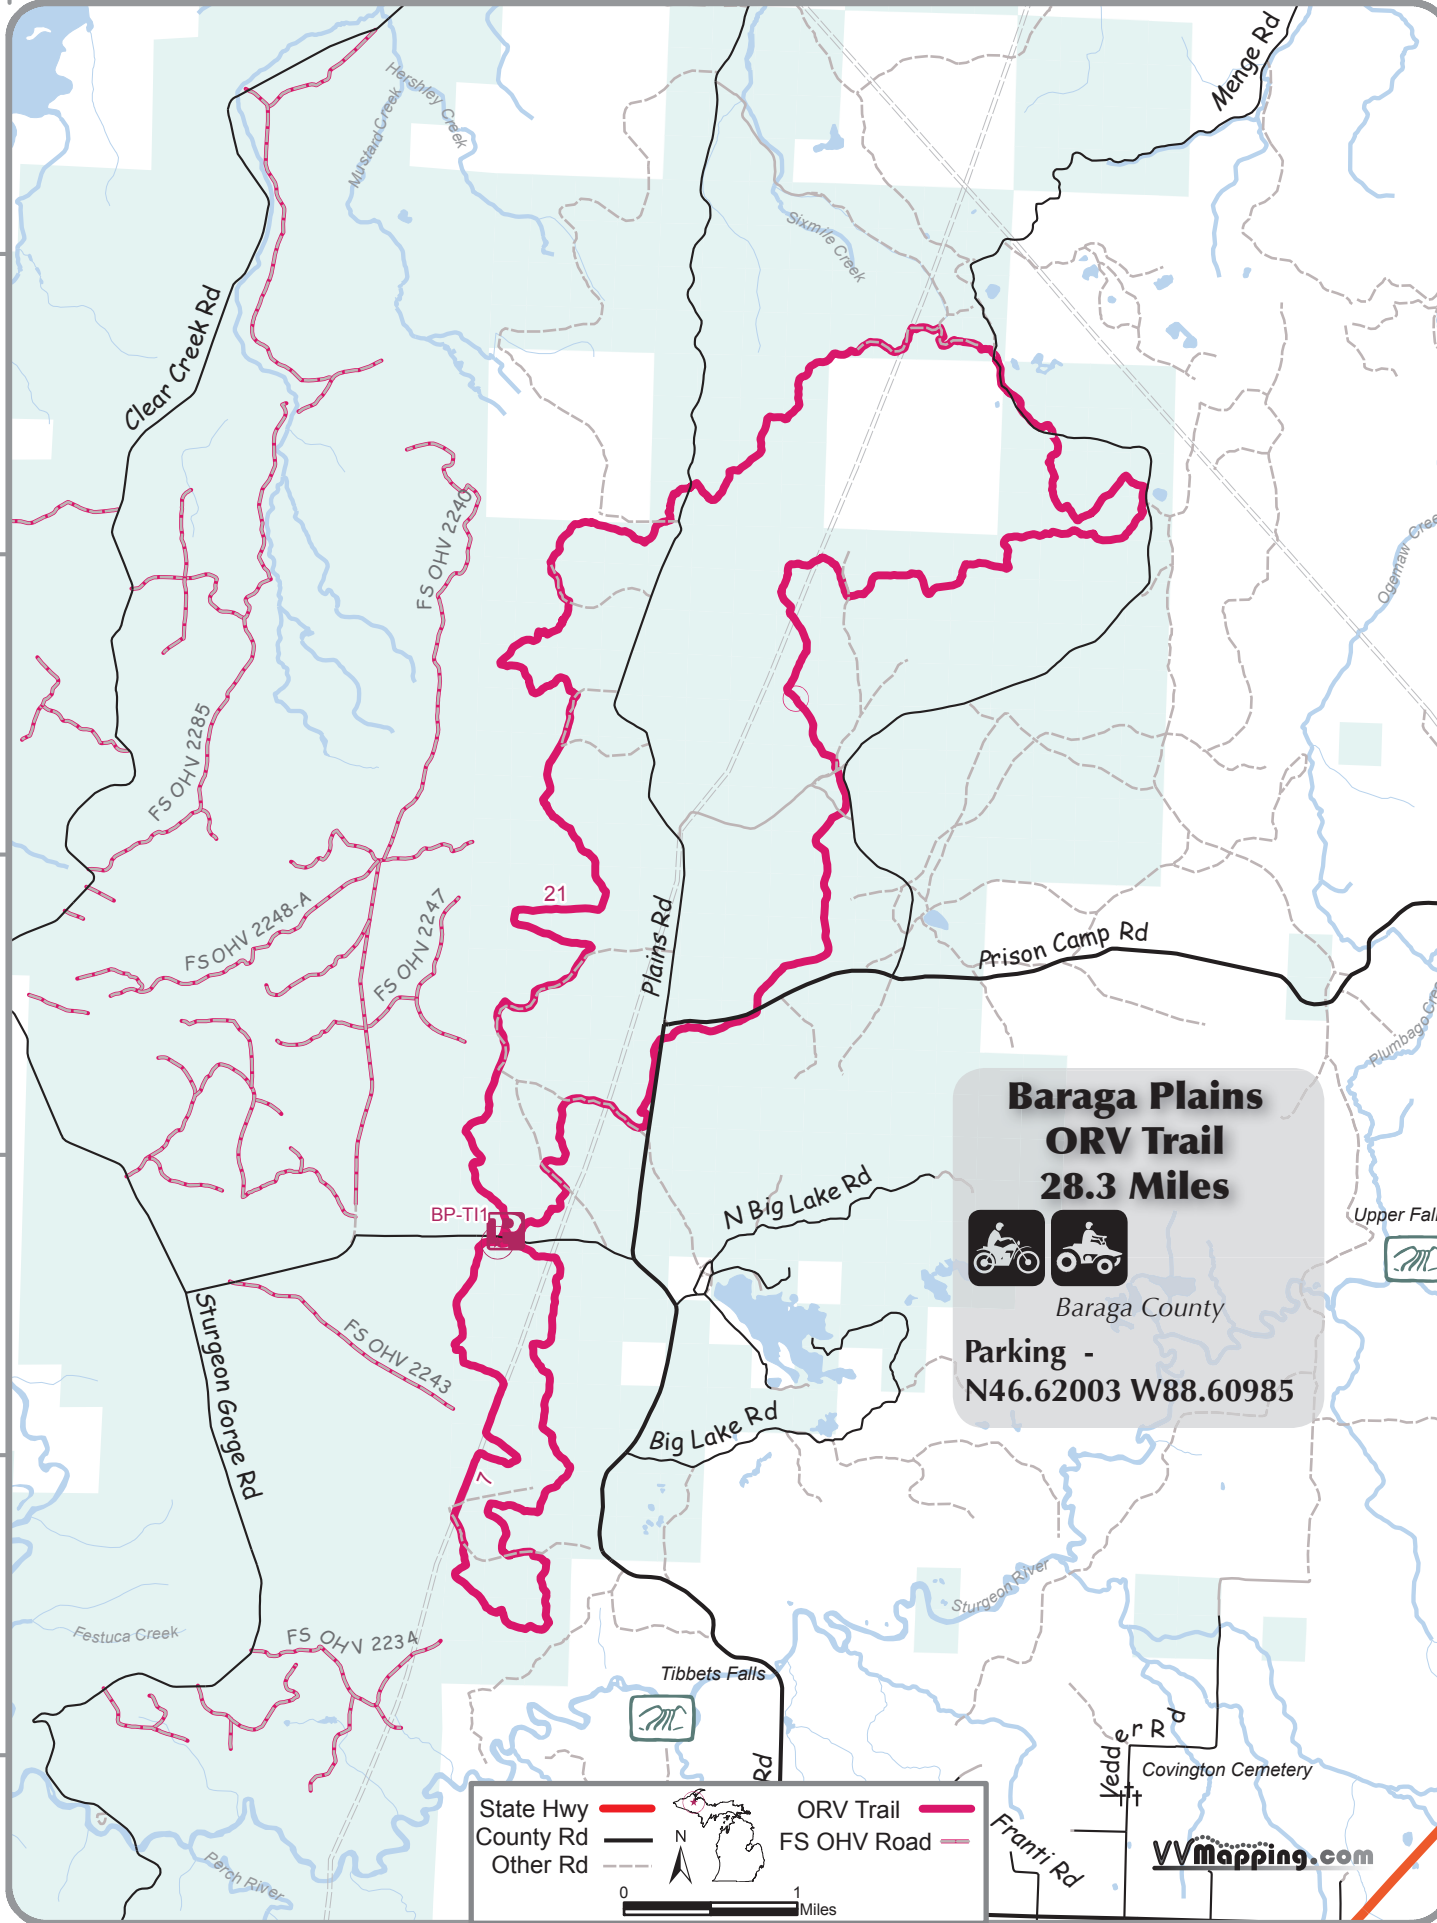

88.675° W 88.65° W 88.625° W 88.6° W 88.575° W 88.55° W 88.525° W

46.7° N

46.675° N

46.65° N

46.625° N

46.6° N

46.575° N

46.7° N

46.675° N

46.65° N

46.625° N

46.6° N

46.575° N

**Baraga Plains  
ORV Trail  
28.3 Miles**

Baraga County

**Parking -  
N46.62003 W88.60985**

State Hwy		ORV Trail	
County Rd		FS OHV Road	
Other Rd			

0 1 Miles

VVmapping.com