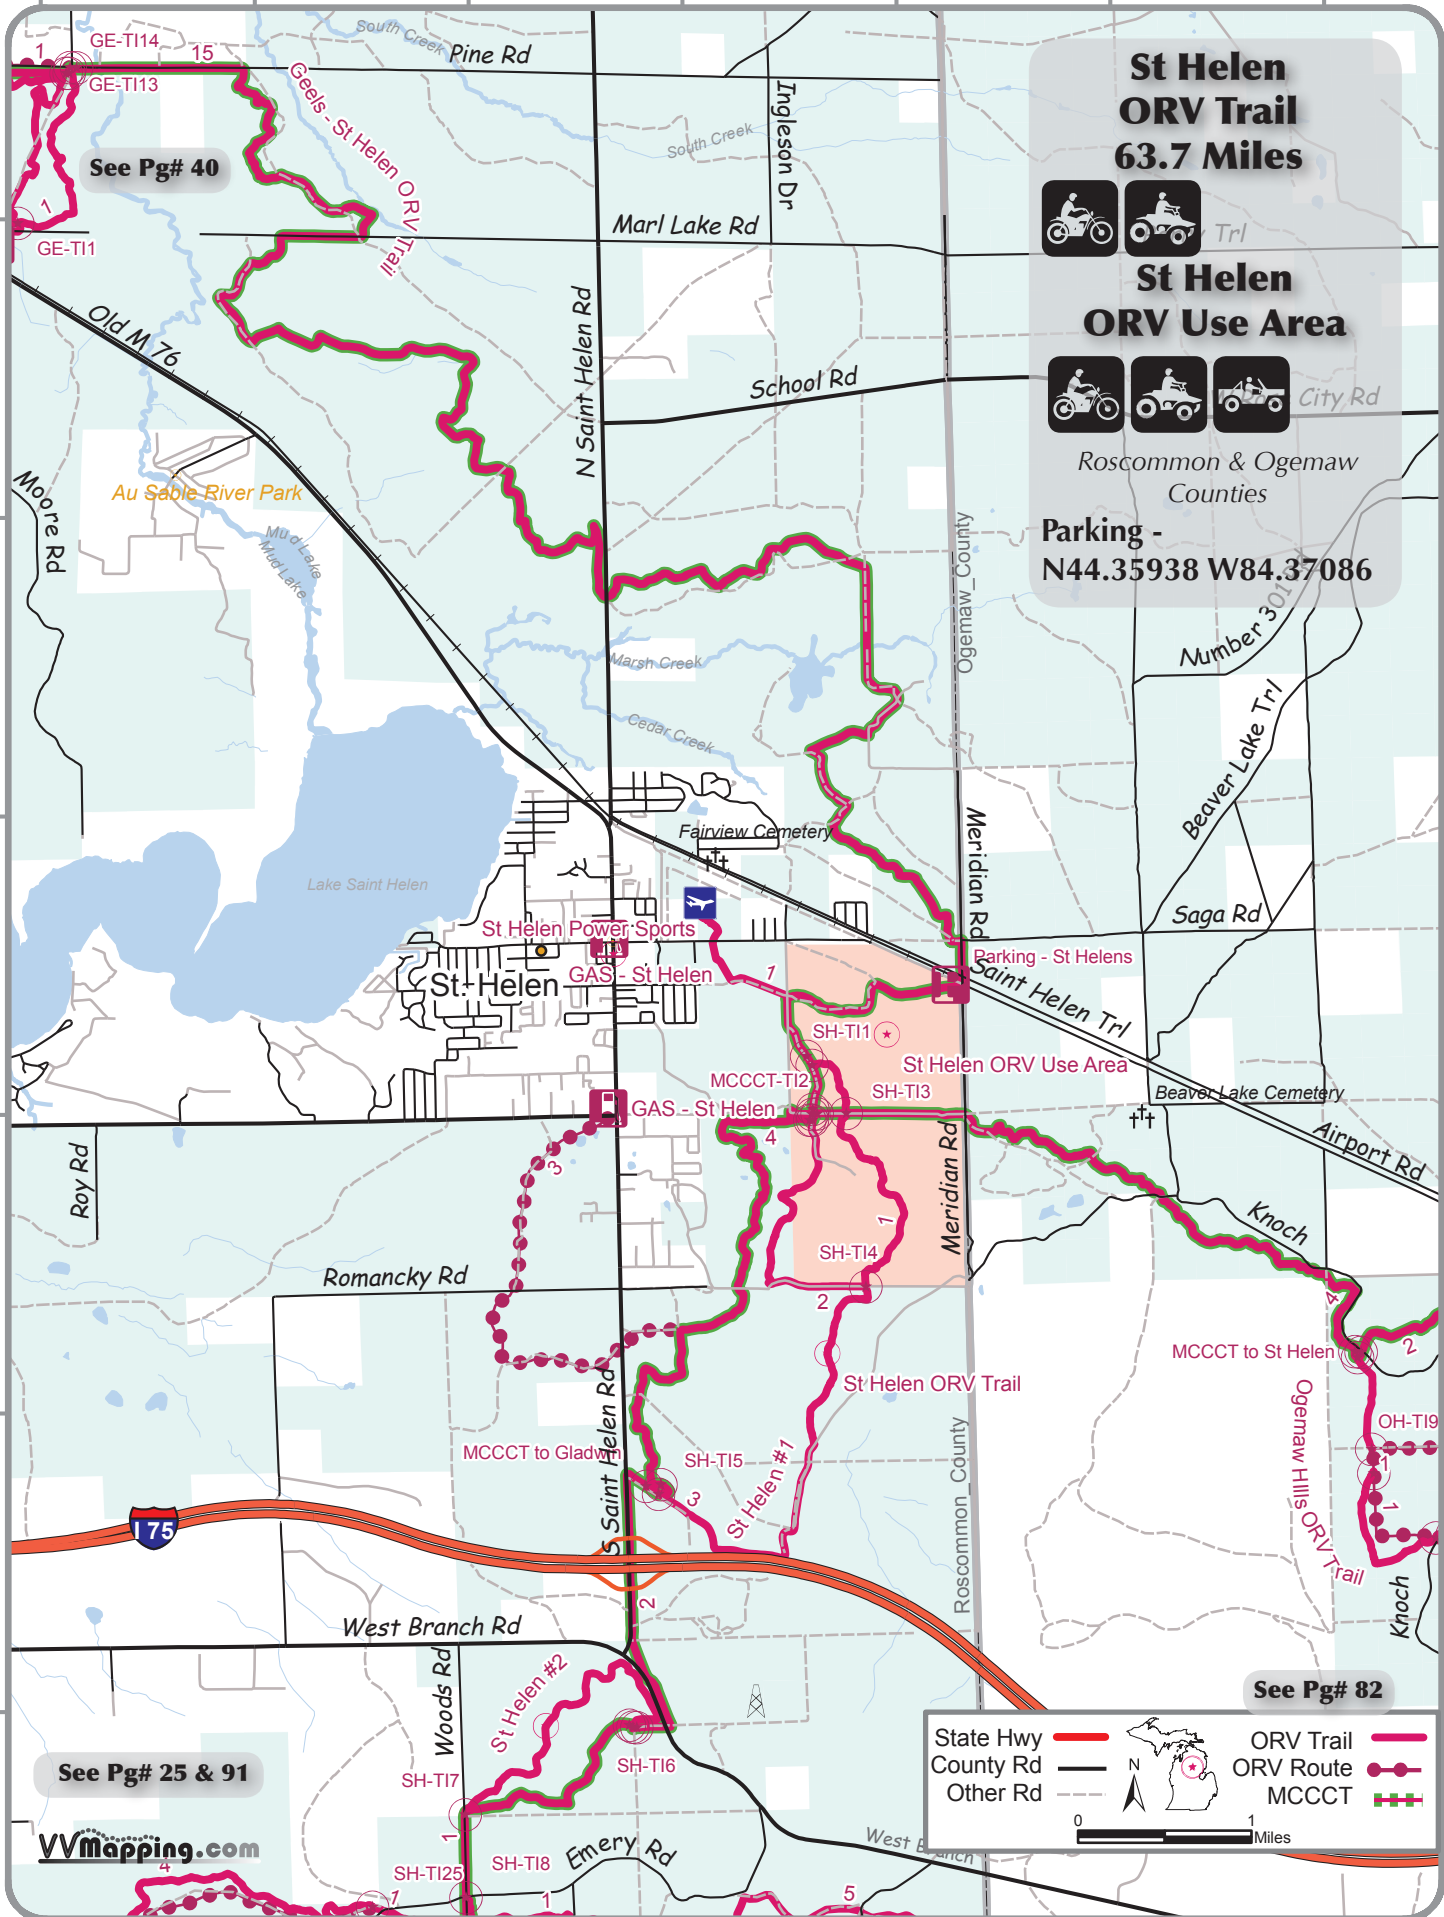

St Helen ORV Trail
63.7 Miles

St Helen ORV Use Area

Roscommon & Ogemaw Counties

Parking -
N44.35938 W84.37086

See Pg# 40

See Pg# 82

See Pg# 25 & 91

VVmapping.com

State Hwy ORV Trail

County Rd ORV Route

Other Rd MCCCT

0 1 Miles