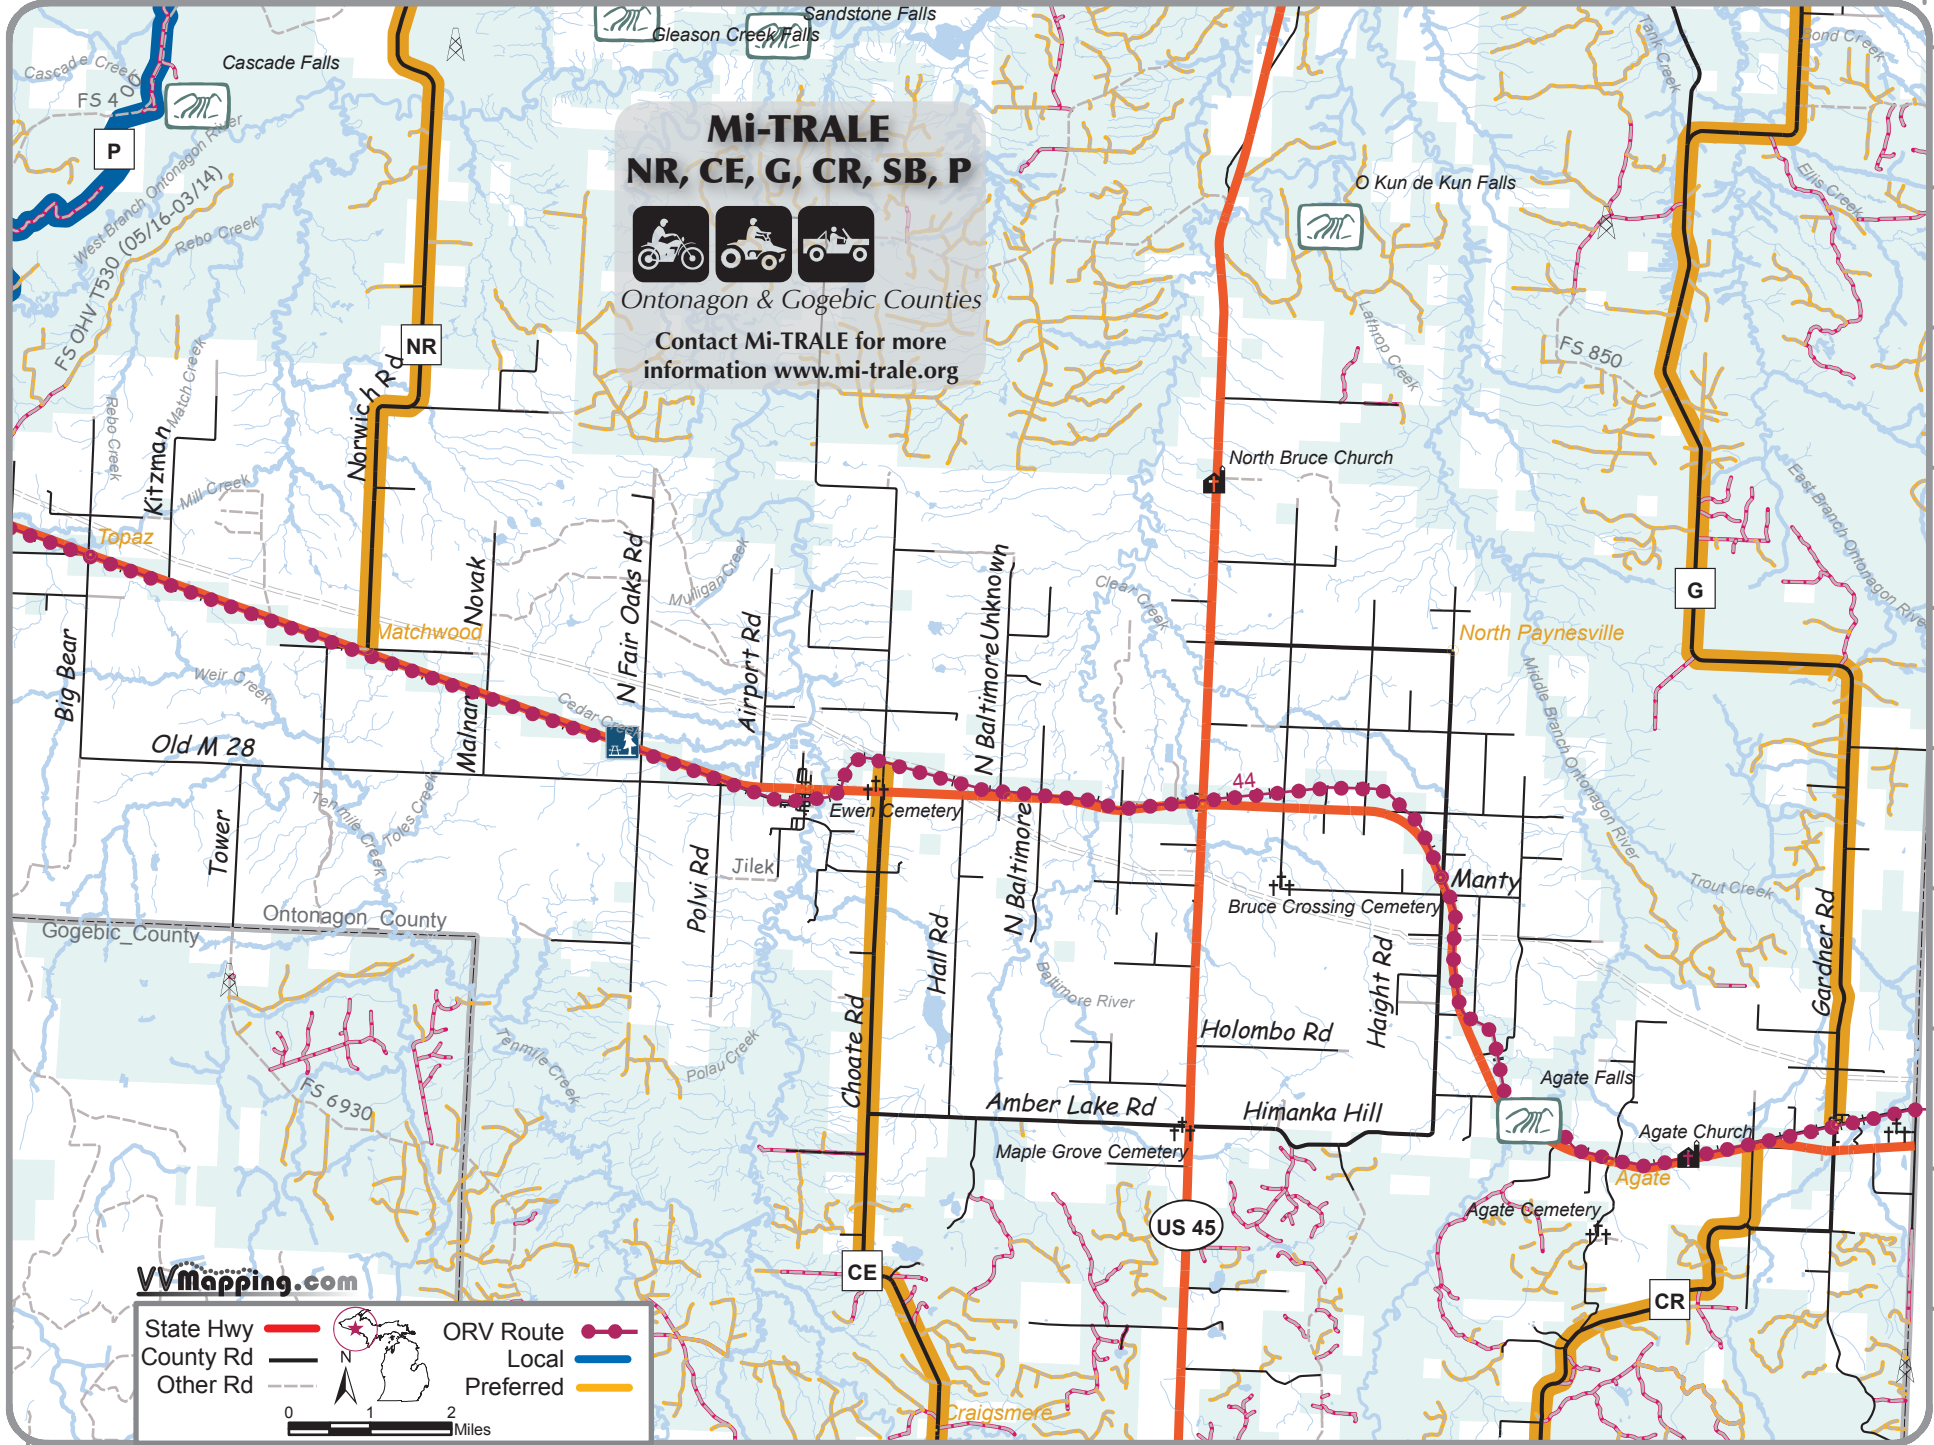

89.475° W 89.45° W 89.425° W 89.4° W 89.375° W 89.35° W 89.325° W 89.3° W 89.275° W 89.25° W 89.225° W 89.2° W 89.175° W 89.15° W 89.125° W 89.1° W 89.075° W 89.05° W 89.025° W 89° W

46.675° N  
46.65° N  
46.625° N  
46.6° N  
46.575° N  
46.55° N  
46.525° N  
46.5° N  
46.475° N  
46.45° N

# Mi-TRALE NR, CE, G, CR, SB, P

Ontonagon & Gogebic Counties

Contact Mi-TRALE for more information [www.mi-trale.org](http://www.mi-trale.org)

VVmapping.com

State Hwy		ORV Route	
County Rd		Local	
Other Rd		Preferred	

0 1 2 Miles

89.475° W 89.45° W 89.425° W 89.4° W 89.375° W 89.35° W 89.325° W 89.3° W 89.275° W 89.25° W 89.225° W 89.2° W 89.175° W 89.15° W 89.125° W 89.1° W 89.075° W 89.05° W 89.025° W 89° W