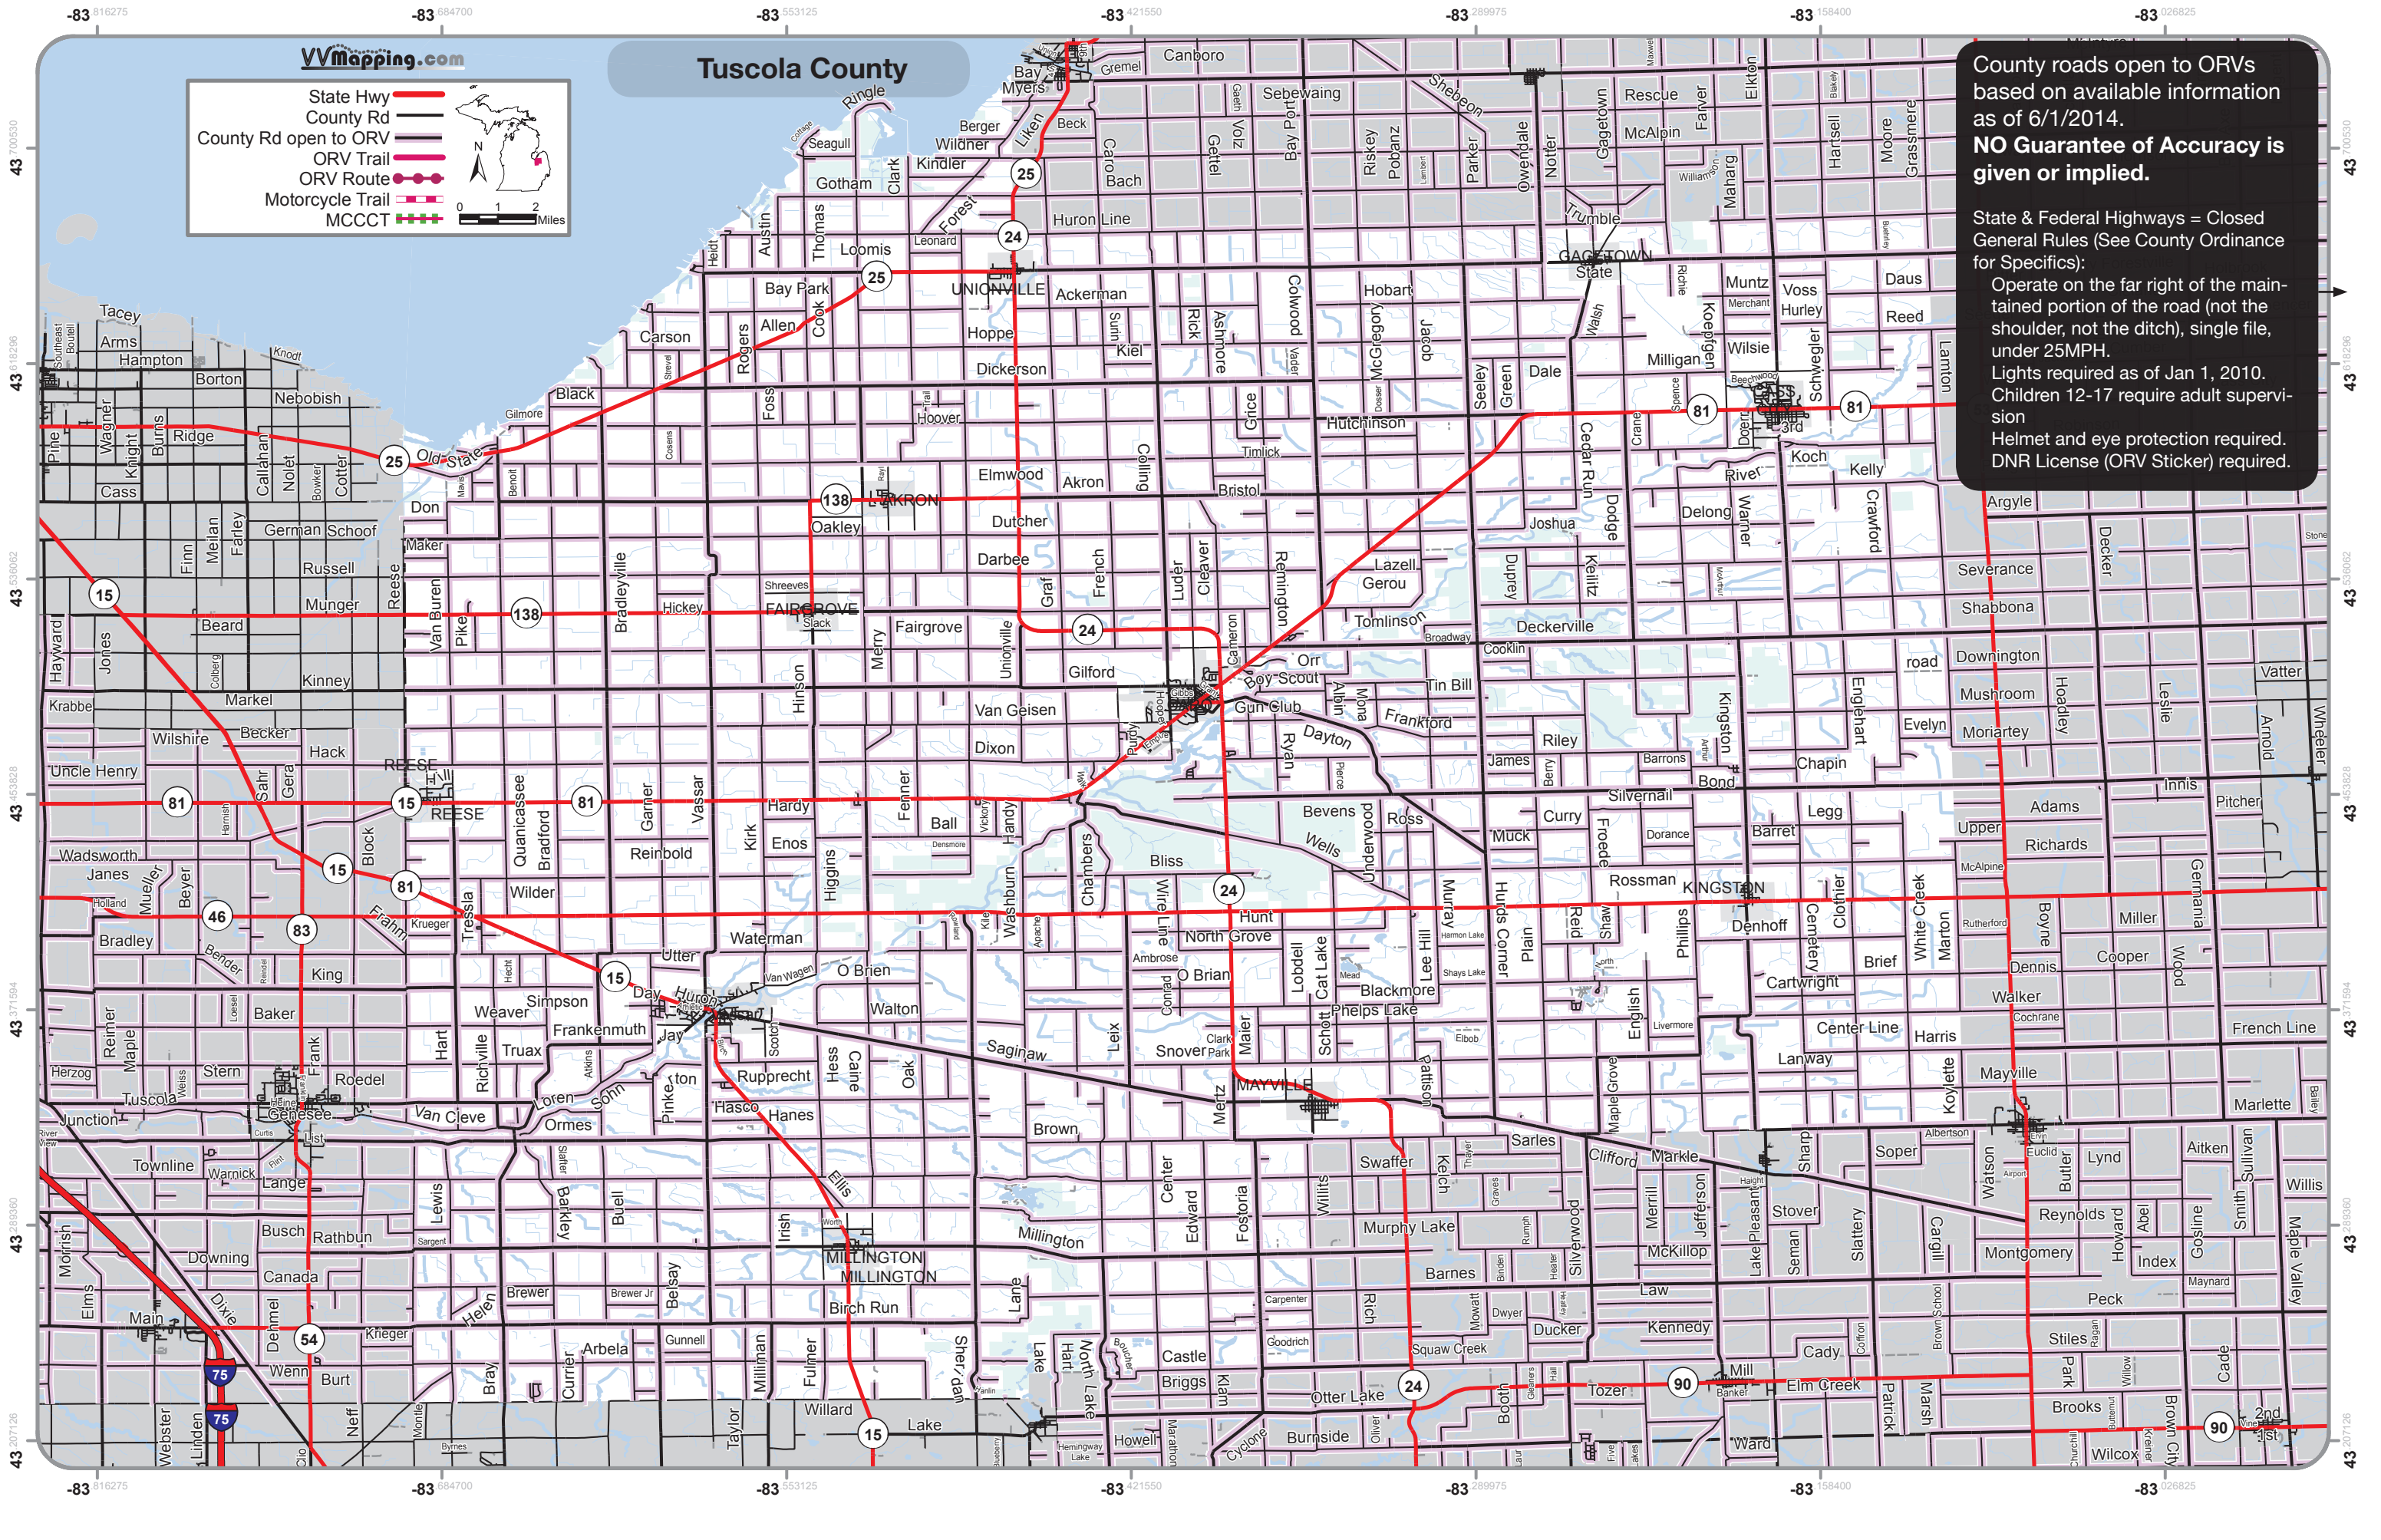

Tuscola County

State Hwy 
 County Rd 
 County Rd open to ORV 
 ORV Trail 
 ORV Route 
 Motorcycle Trail 
 MCCCT 

0 1 2 Miles

County roads open to ORVs based on available information as of 6/1/2014.
NO Guarantee of Accuracy is given or implied.

State & Federal Highways = Closed
 General Rules (See County Ordinance for Specifics):
 Operate on the far right of the main-
 tained portion of the road (not the
 shoulder, not the ditch), single file,
 under 25MPH.
 Lights required as of Jan 1, 2010.
 Children 12-17 require adult supervi-
 sion
 Helmet and eye protection required.
 DNR License (ORV Sticker) required.

43 706530
43 618296
43 536062
43 53928
43 371594
43 289360
43 207126

43 706530
43 618296
43 536062
43 53928
43 371594
43 289360
43 207126

-83 816275 -83 684700 -83 553125 -83 421550 -83 289975 -83 158400 -83 026825